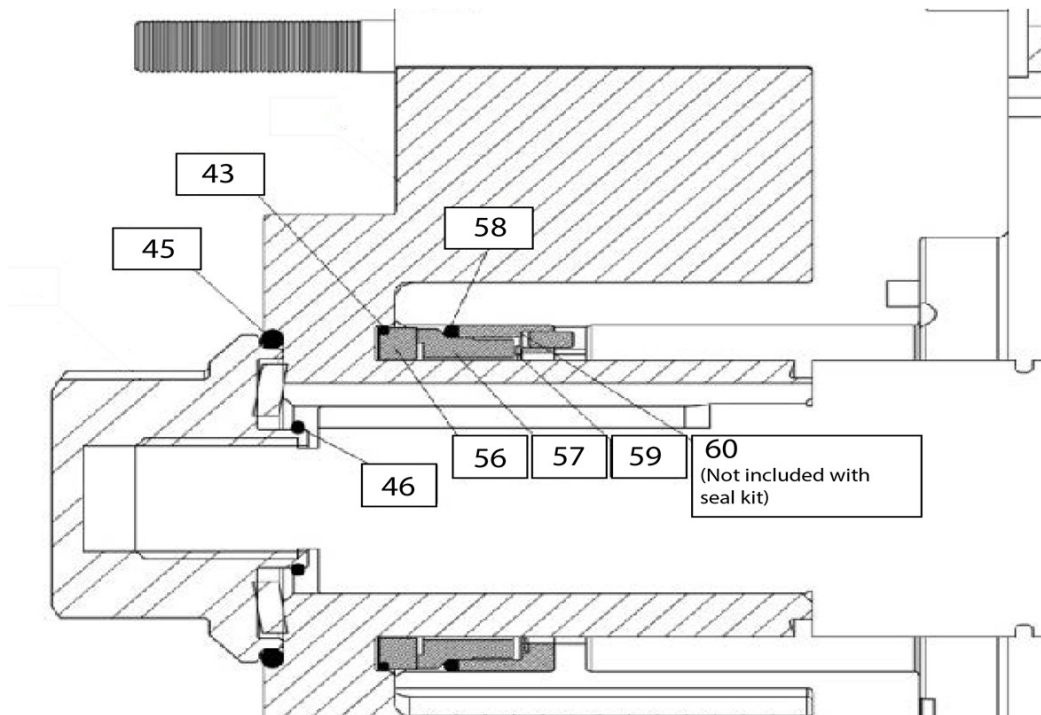

AMPCO PUMPS COMPANY  
ZP3 MODELS 6-324  
SEAL DIAGRAM  
ZP3 SINGLE MECHANICAL SEAL PARTS

CSI

CONTACT CSI FOR MORE INFORMATION | [CSIDESIGNS.COM](http://CSIDESIGNS.COM) | [SALES@CSIDESIGNS.COM](mailto:SALES@CSIDESIGNS.COM) | 417.831.1411