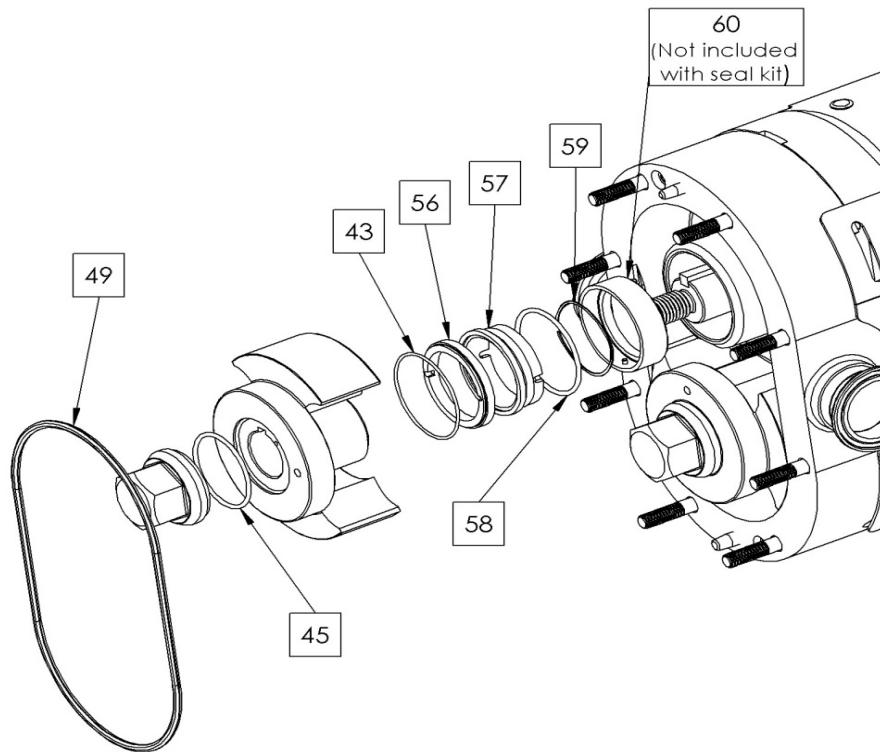

AMPCO PUMPS COMPANY  
ZP3 MODELS 6-324  
SEAL DIAGRAM  
ZP3 SINGLE MECHANICAL SEAL PARTS

CSI

CONTACT CSI FOR MORE INFORMATION | [CSIDESIGNS.COM](http://CSIDESIGNS.COM) | [SALES@CSIDESIGNS.COM](mailto:SALES@CSIDESIGNS.COM) | 417.831.1411