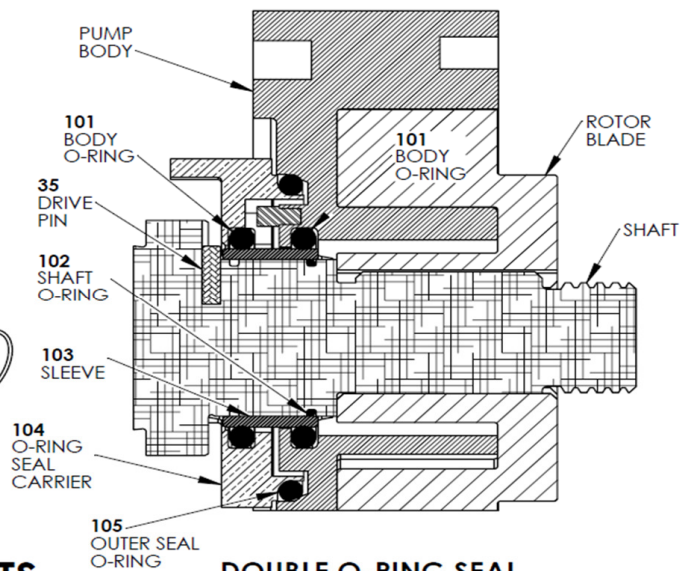

AMPCO PUMPS COMPANY
 ZP1 6-224 MODEL SIZES
 SEAL DIAGRAMS

ZP1 SINGLE O-RING SEAL PARTS

SINGLE O-RING SEAL

ZP1 DOUBLE O-RING SEAL PARTS

DOUBLE O-RING SEAL

CSI

CONTACT CSI FOR MORE INFORMATION | CSIDESIGNS.COM | SALES@CSIDESIGNS.COM | 417.831.1411