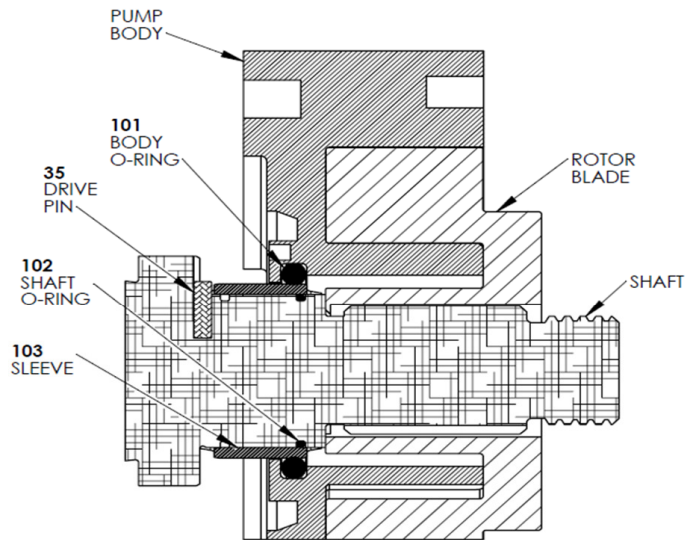

AMPCO PUMPS COMPANY
 ZP1 6-224 MODEL SIZES
 SEAL DIAGRAMS

ZP1 SINGLE O-RING SEAL PARTS

SINGLE O-RING SEAL

ZP1 DOUBLE O-RING SEAL PARTS

DOUBLE O-RING SEAL

CSI

CONTACT CSI FOR MORE INFORMATION | CSIDESIGNS.COM | SALES@CSIDESIGNS.COM | 417.831.1411