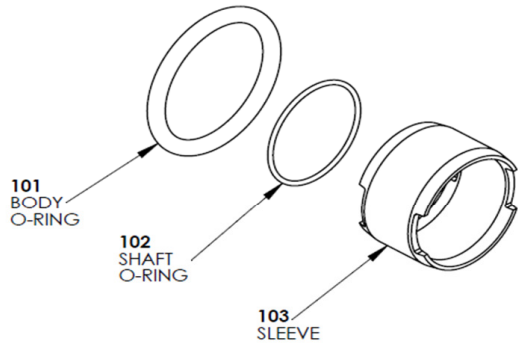

AMPCO PUMPS COMPANY
 ZP1 6-224 MODEL SIZES
 SEAL DIAGRAMS

ZP1 SINGLE O-RING SEAL PARTS

SINGLE O-RING SEAL

ZP1 DOUBLE O-RING SEAL PARTS

DOUBLE O-RING SEAL

CSI

CONTACT CSI FOR MORE INFORMATION | CSIDESIGNS.COM | SALES@CSIDESIGNS.COM | 417.831.1411