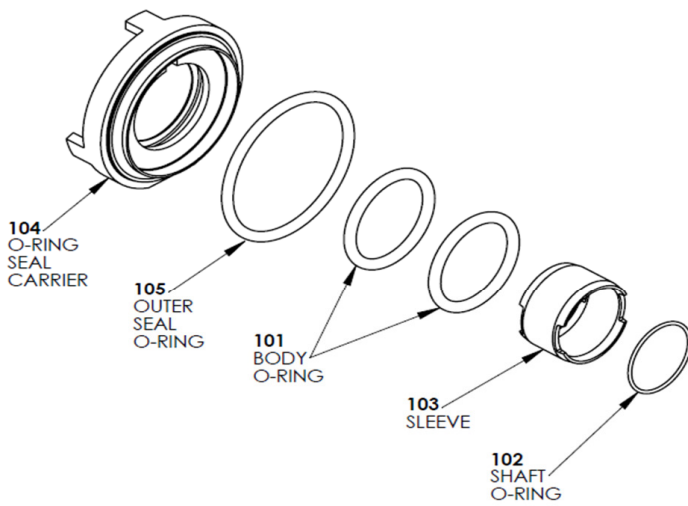

AMPCO PUMPS COMPANY
 ZP1 6-224 MODEL SIZES
 SEAL DIAGRAMS

ZP1 SINGLE O-RING SEAL PARTS

SINGLE O-RING SEAL

ZP1 DOUBLE O-RING SEAL PARTS

DOUBLE O-RING SEAL

CSI

CONTACT CSI FOR MORE INFORMATION | CSIDESIGNS.COM | SALES@CSIDESIGNS.COM | 417.831.1411