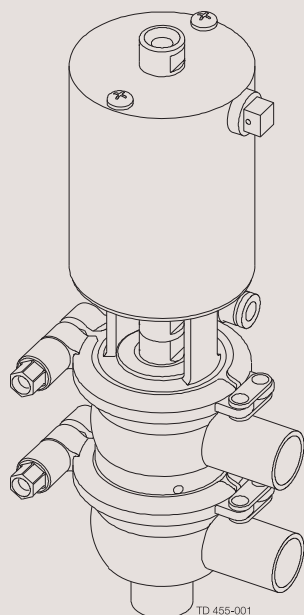

Spare Parts

Unique SSSV

TD 455-110

The information herein is correct at the time of issue but may be subject to change without prior notice

- 1. Unique SSSV - shut-off valve 12.7-19mm 4
- 2. Unique SSSV - change-over valve 12.7-19 mm 6
- 3. Unique SSSV - shut-off valve manual 12.7-19 mm 8
- 4. Unique SSSV - change-over valve manual 12.7-19 mm 10
- 5. Unique SSSV - adapter for ThinkTop 12

Unique SSSV - shut-off valve 12.7-19mm

Pos	Qty	Denomination	12.7 mm	19 mm
		Actuator, complete NC	9612940401	9612940402
		Piston/spring package, complete (pos. 2+5+6+7+8+10)	9612940424	9612940425
1	1	Cylinder	9612939602	9612939604
2	2	Middle piece		
		Please order a piston/spring package, cpl.		
3	□ 2	O-ring, NBR		
4	1	Plug		
5	1	Guide pin		
		Please order a piston/spring package, cpl.		
6	1	Piston rod		
		Please order a piston/spring package, cpl.		
7	1	Spring		
		Please order a piston/spring package, cpl.		
8	1	O-ring, NBR		
		Please order a piston/spring package, cpl.		
9	□ 1	O-ring, NBR		
10	1	Piston		
		Please order a piston/spring package, cpl.		
11	□ 1	O-ring, NBR		
12	1	Lock wire	9612939401	9612939401
13	1	Bonnet	9612939002	9612939002
14	1	Air fitting	9611991988	9611991988
19	2	Screw	9611994401	9611994401
20	1	Threaded pin	9611994282	9611994282
21a	1	Clamp with hexnut	9612939301	9612939301
21b	1	Clamp with wingnut	9612939308	9612939308
22	1	Sealing element	9612939101	9612939101
23	♦ 1	Lip seal, EPDM		
		Lip seal, HNBR		
		Lip seal, FPM		
24	♦ 1	O-ring, NBR		
25	♦ 1	Stop plug		
26	♦ 1	O-ring, EPDM		
		O-ring, HNBR		
		O-ring, FPM		
30	1	Lower valve body, with welding ends, 2 ports	9612934417	9612934517
		Lower valve body, with welding ends, 3 ports	9612934418	9612934518
		Lower valve body, with clamp ends, 2 ports	9612934433	9612934533
		Lower valve body, with clamp ends, 3 ports	9612934434	9612934534
			12.7 mm	19 mm