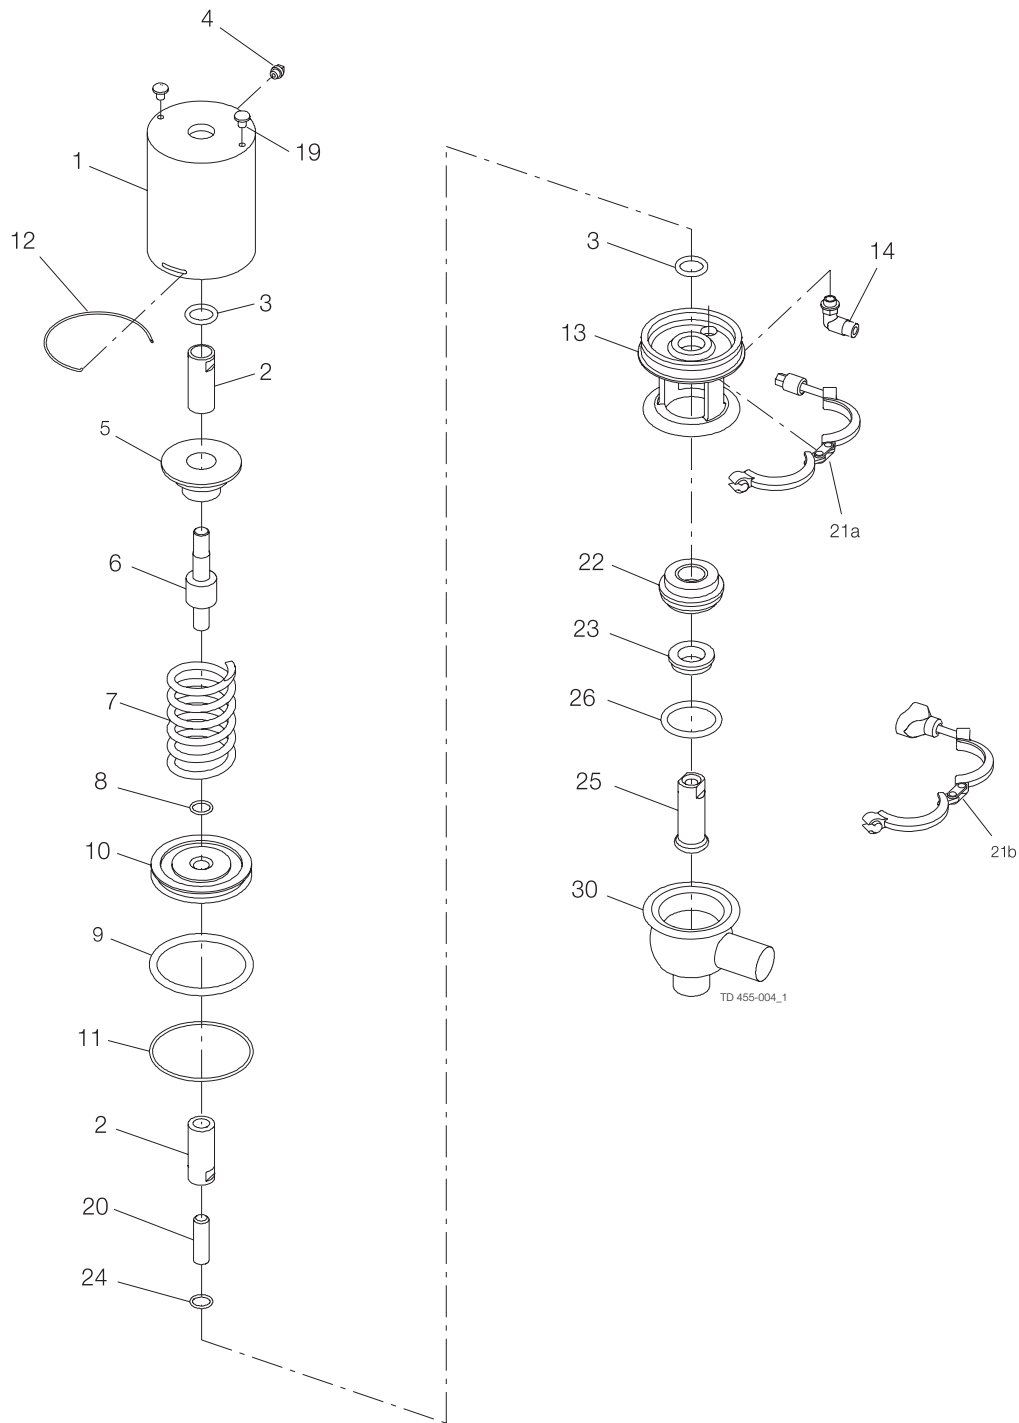

Spare Parts

Unique SSSV

TD 455-110

The information herein is correct at the time of issue but may be subject to change without prior notice

- 1. Unique SSSV - shut-off valve 12.7-19mm 4
- 2. Unique SSSV - change-over valve 12.7-19 mm 6
- 3. Unique SSSV - shut-off valve manual 12.7-19 mm 8
- 4. Unique SSSV - change-over valve manual 12.7-19 mm 10
- 5. Unique SSSV - adapter for ThinkTop 12

Unique SSSV - shut-off valve 12.7-19mm

Pos	Qty	Denomination	12.7 mm	19 mm
		Actuator, complete NC	9612940401	9612940402
		Piston/spring package, complete (pos. 2+5+6+7+8+10)	9612940424	9612940425
1	1	Cylinder	9612939602	9612939604
2	2	Middle piece		
		Please order a piston/spring package, cpl.		
3	□ 2	O-ring, NBR		
4	1	Plug		
5	1	Guide pin		
		Please order a piston/spring package, cpl.		
6	1	Piston rod		
		Please order a piston/spring package, cpl.		
7	1	Spring		
		Please order a piston/spring package, cpl.		
8	1	O-ring, NBR		
		Please order a piston/spring package, cpl.		
9	□ 1	O-ring, NBR		
10	1	Piston		
		Please order a piston/spring package, cpl.		
11	□ 1	O-ring, NBR		
12	1	Lock wire	9612939401	9612939401
13	1	Bonnet	9612939002	9612939002
14	1	Air fitting	9611991988	9611991988
19	2	Screw	9611994401	9611994401
20	1	Threaded pin	9611994282	9611994282
21a	1	Clamp with hexnut	9612939301	9612939301
21b	1	Clamp with wingnut	9612939308	9612939308
22	1	Sealing element	9612939101	9612939101
23	♦ 1	Lip seal, EPDM		
		Lip seal, HNBR		
		Lip seal, FPM		
24	♦ 1	O-ring, NBR		
25	♦ 1	Stop plug		
26	♦ 1	O-ring, EPDM		
		O-ring, HNBR		
		O-ring, FPM		
30	1	Lower valve body, with welding ends, 2 ports	9612934417	9612934517
		Lower valve body, with welding ends, 3 ports	9612934418	9612934518
		Lower valve body, with clamp ends, 2 ports	9612934433	9612934533
		Lower valve body, with clamp ends, 3 ports	9612934434	9612934534
			12.7 mm	19 mm