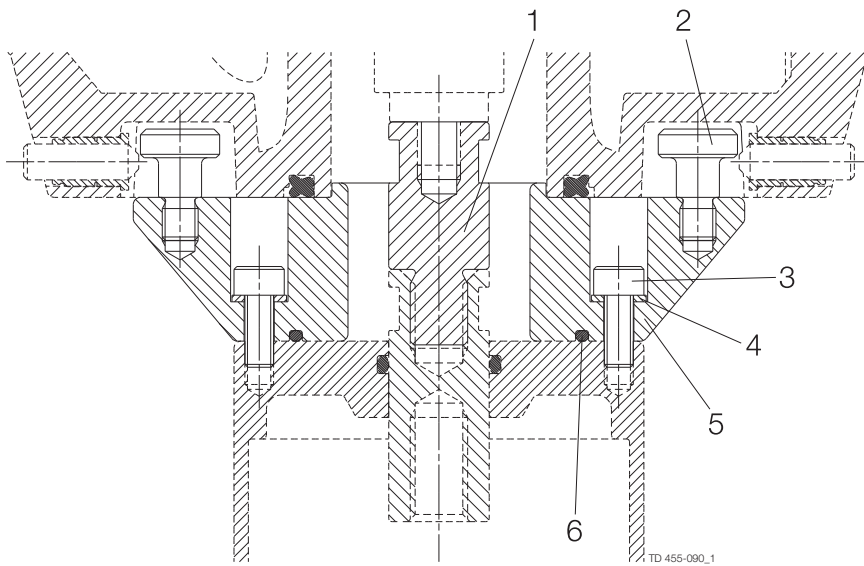

Adapter for ThinkTop, cpl.

Pos	Qty	Denomination	9612947601
1	1	Extension	9612947801
2	2	Pin	9612947501
3	2	Screw	9611994403
4	2	Washer	9611994404
5	1	Adapter	9612947301
6	1	O-ring	9611994402