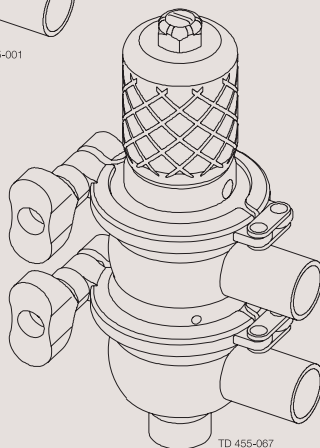

Spare Parts

Unique SSSV

TD 455-110

The information herein is correct at the time of issue but may be subject to change without prior notice

- 1. Unique SSSV - shut-off valve 12.7-19mm 4
- 2. Unique SSSV - change-over valve 12.7-19 mm 6
- 3. Unique SSSV - shut-off valve manual 12.7-19 mm 8
- 4. Unique SSSV - change-over valve manual 12.7-19 mm 10
- 5. Unique SSSV - adapter for ThinkTop 12

Unique SSSV - shut-off valve 12.7-19mm

Pos	Qty	Denomination	12.7 mm	19 mm
		Actuator, complete NC	9612940401	9612940402
		Piston/spring package, complete (pos. 2+5+6+7+8+10)	9612940424	9612940425
1	1	Cylinder	9612939602	9612939604
2	2	Middle piece		
		Please order a piston/spring package, cpl.		
3	□ 2	O-ring, NBR		
4	1	Plug		
5	1	Guide pin		
		Please order a piston/spring package, cpl.		
6	1	Piston rod		
		Please order a piston/spring package, cpl.		
7	1	Spring		
		Please order a piston/spring package, cpl.		
8	1	O-ring, NBR		
		Please order a piston/spring package, cpl.		
9	□ 1	O-ring, NBR		
10	1	Piston		
		Please order a piston/spring package, cpl.		
11	□ 1	O-ring, NBR		
12	1	Lock wire	9612939401	9612939401
13	1	Bonnet	9612939002	9612939002
14	1	Air fitting	9611991988	9611991988
19	2	Screw	9611994401	9611994401
20	1	Threaded pin	9611994282	9611994282
21a	1	Clamp with hexnut	9612939301	9612939301
21b	1	Clamp with wingnut	9612939308	9612939308
22	1	Sealing element	9612939101	9612939101
23	♦ 1	Lip seal, EPDM		
		Lip seal, HNBR		
		Lip seal, FPM		
24	♦ 1	O-ring, NBR		
25	♦ 1	Stop plug		
26	♦ 1	O-ring, EPDM		
		O-ring, HNBR		
		O-ring, FPM		
30	1	Lower valve body, with welding ends, 2 ports	9612934417	9612934517
		Lower valve body, with welding ends, 3 ports	9612934418	9612934518
		Lower valve body, with clamp ends, 2 ports	9612934433	9612934533
		Lower valve body, with clamp ends, 3 ports	9612934434	9612934534
			12.7 mm	19 mm