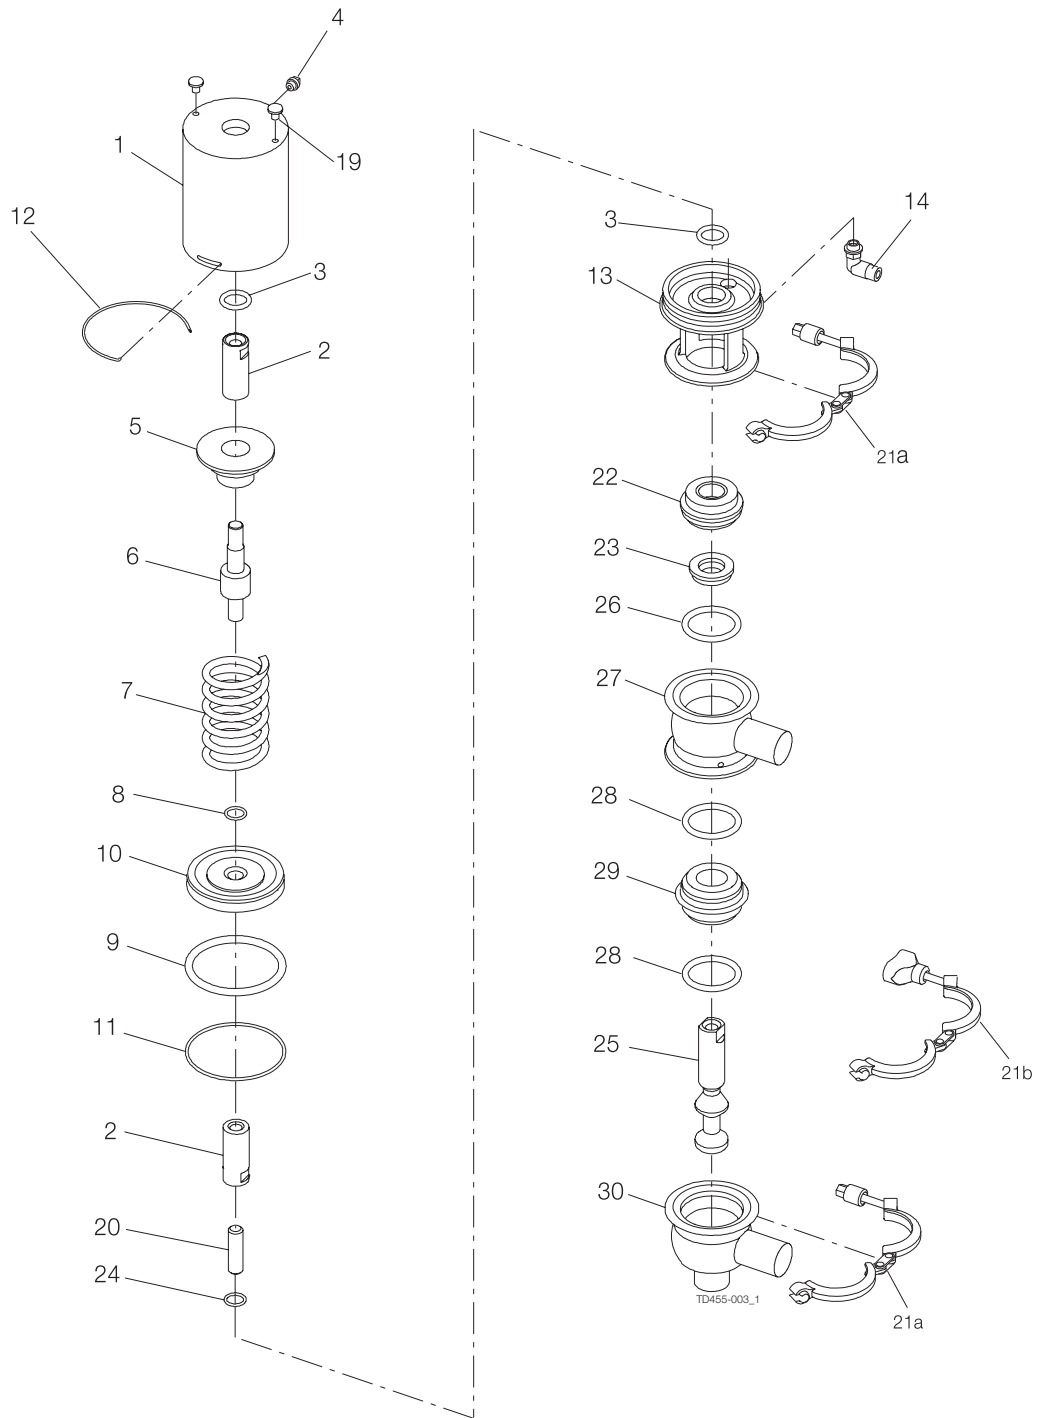

Parts marked with □♦ are included in the service kit.

Recommended spare parts: service kits.

TD 900218/1

Unique SSSV - change-over valve 12.7-19 mm

Pos	Qty	Denomination	12.7 mm	19 mm
		Actuator, complete NC	9612940401	9612940402
		Piston/spring package, complete (pos. 2+5+6+7+8+10)	9612940424	9612940425
1	1	Cylinder	9612939602	9612939604
2	2	Middle piece		
		Please order a piston/spring package, cpl.		
3	□ 2	O-ring, NBR		
4	1	Plug		
5	1	Guide pin		
		Please order a piston/spring package, cpl.		
6	1	Piston rod		
		Please order a piston/spring package, cpl.		
7	1	Spring		
		Please order a piston/spring package, cpl.		
8	1	O-ring, NBR		
		Please order a piston/spring package, cpl.		
9	□ 1	O-ring, NBR		
10	1	Piston		
		Please order a piston/spring package, cpl.		
11	□ 1	O-ring, NBR		
12	1	Lock wire	9612939401	9612939401
13	1	Bonnet	9612939002	9612939002
14	1	Air fitting	9611991988	9611991988
19	2	Screw	9611994401	9611994401
20	1	Threaded pin	9611994282	9611994282
21a	2	Clamp with hexnut	9612939301	9612939301
21b	2	Clamp with wingnut	9612939308	9612939308
22	1	Sealing element	9612939101	9612939101
23	♦ 1	Lip seal, EPDM		
		Lip seal, HNBR		
		Lip seal, FPM		
24	♦ 1	O-ring, NBR		
25	♦ 1	Change-over plug		
26	♦ 1	O-ring, EPDM		
		O-ring, HNBR		
		O-ring, FPM		
27	1	Upper valve body, with welding ends, 1 ports	9612934717	9612934817
		Upper valve body, with welding ends, 2 ports	9612934718	9612934818
		Upper valve body, with clamp ends, 1 ports	9612934733	9612934833
		Upper valve body, with clamp ends, 2 ports	9612934734	9612934834
28	♦ 2	O-ring, EPDM		
		O-ring, HNBR		
		O-ring, FPM		
29	1	Valve seat	9612939201	9612939201
30	1	Lower valve body, with welding ends, 2 ports	9612934417	9612934517
		Lower valve body, with welding ends, 3 ports	9612934418	9612934518
		Lower valve body, with clamp ends, 2 ports	9612934433	9612934533
		Lower valve body, with clamp ends, 3 ports	9612934434	9612934534
			12.7 mm	19 mm