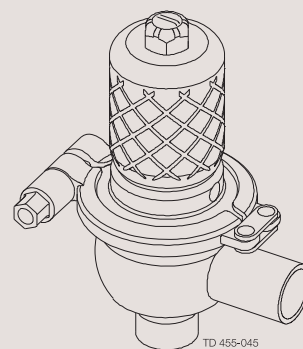

Spare Parts

Unique SSSV

TD 455-110

The information herein is correct at the time of issue but may be subject to change without prior notice

- 1. Unique SSSV - shut-off valve 12.7-19mm 4
- 2. Unique SSSV - change-over valve 12.7-19 mm 6
- 3. Unique SSSV - shut-off valve manual 12.7-19 mm 8
- 4. Unique SSSV - change-over valve manual 12.7-19 mm 10
- 5. Unique SSSV - adapter for ThinkTop 12

Unique SSSV - shut-off valve 12.7-19mm

Pos	Qty	Denomination	12.7 mm	19 mm
		Actuator, complete NC	9612940401	9612940402
		Piston/spring package, complete (pos. 2+5+6+7+8+10)	9612940424	9612940425
1	1	Cylinder	9612939602	9612939604
2	2	Middle piece		
		Please order a piston/spring package, cpl.		
3	□ 2	O-ring, NBR		
4	1	Plug		
5	1	Guide pin		
		Please order a piston/spring package, cpl.		
6	1	Piston rod		
		Please order a piston/spring package, cpl.		
7	1	Spring		
		Please order a piston/spring package, cpl.		
8	1	O-ring, NBR		
		Please order a piston/spring package, cpl.		
9	□ 1	O-ring, NBR		
10	1	Piston		
		Please order a piston/spring package, cpl.		
11	□ 1	O-ring, NBR		
12	1	Lock wire	9612939401	9612939401
13	1	Bonnet	9612939002	9612939002
14	1	Air fitting	9611991988	9611991988
19	2	Screw	9611994401	9611994401
20	1	Threaded pin	9611994282	9611994282
21a	1	Clamp with hexnut	9612939301	9612939301
21b	1	Clamp with wingnut	9612939308	9612939308
22	1	Sealing element	9612939101	9612939101
23	♦ 1	Lip seal, EPDM		
		Lip seal, HNBR		
		Lip seal, FPM		
24	♦ 1	O-ring, NBR		
25	♦ 1	Stop plug		
26	♦ 1	O-ring, EPDM		
		O-ring, HNBR		
		O-ring, FPM		
30	1	Lower valve body, with welding ends, 2 ports	9612934417	9612934517
		Lower valve body, with welding ends, 3 ports	9612934418	9612934518
		Lower valve body, with clamp ends, 2 ports	9612934433	9612934533
		Lower valve body, with clamp ends, 3 ports	9612934434	9612934534
			12.7 mm	19 mm