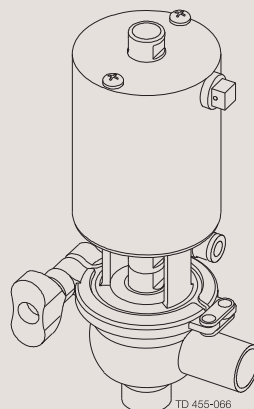

Spare Parts

Unique SSSV

TD 455-110

The information herein is correct at the time of issue but may be subject to change without prior notice

- 1. Unique SSSV - shut-off valve 12.7-19mm 4
- 2. Unique SSSV - change-over valve 12.7-19 mm 6
- 3. Unique SSSV - shut-off valve manual 12.7-19 mm 8
- 4. Unique SSSV - change-over valve manual 12.7-19 mm 10
- 5. Unique SSSV - adapter for ThinkTop 12

Unique SSSV - shut-off valve 12.7-19mm

Pos	Qty	Denomination	12.7 mm	19 mm
		Actuator, complete NC	9612940401	9612940402
		Piston/spring package, complete (pos. 2+5+6+7+8+10)	9612940424	9612940425
1	1	Cylinder	9612939602	9612939604
2	2	Middle piece		
		Please order a piston/spring package, cpl.		
3	□ 2	O-ring, NBR		
4	1	Plug		
5	1	Guide pin		
		Please order a piston/spring package, cpl.		
6	1	Piston rod		
		Please order a piston/spring package, cpl.		
7	1	Spring		
		Please order a piston/spring package, cpl.		
8	1	O-ring, NBR		
		Please order a piston/spring package, cpl.		
9	□ 1	O-ring, NBR		
10	1	Piston		
		Please order a piston/spring package, cpl.		
11	□ 1	O-ring, NBR		
12	1	Lock wire	9612939401	9612939401
13	1	Bonnet	9612939002	9612939002
14	1	Air fitting	9611991988	9611991988
19	2	Screw	9611994401	9611994401
20	1	Threaded pin	9611994282	9611994282
21a	1	Clamp with hexnut	9612939301	9612939301
21b	1	Clamp with wingnut	9612939308	9612939308
22	1	Sealing element	9612939101	9612939101
23	♦ 1	Lip seal, EPDM		
		Lip seal, HNBR		
		Lip seal, FPM		
24	♦ 1	O-ring, NBR		
25	♦ 1	Stop plug		
26	♦ 1	O-ring, EPDM		
		O-ring, HNBR		
		O-ring, FPM		
30	1	Lower valve body, with welding ends, 2 ports	9612934417	9612934517
		Lower valve body, with welding ends, 3 ports	9612934418	9612934518
		Lower valve body, with clamp ends, 2 ports	9612934433	9612934533
		Lower valve body, with clamp ends, 3 ports	9612934434	9612934534
			12.7 mm	19 mm