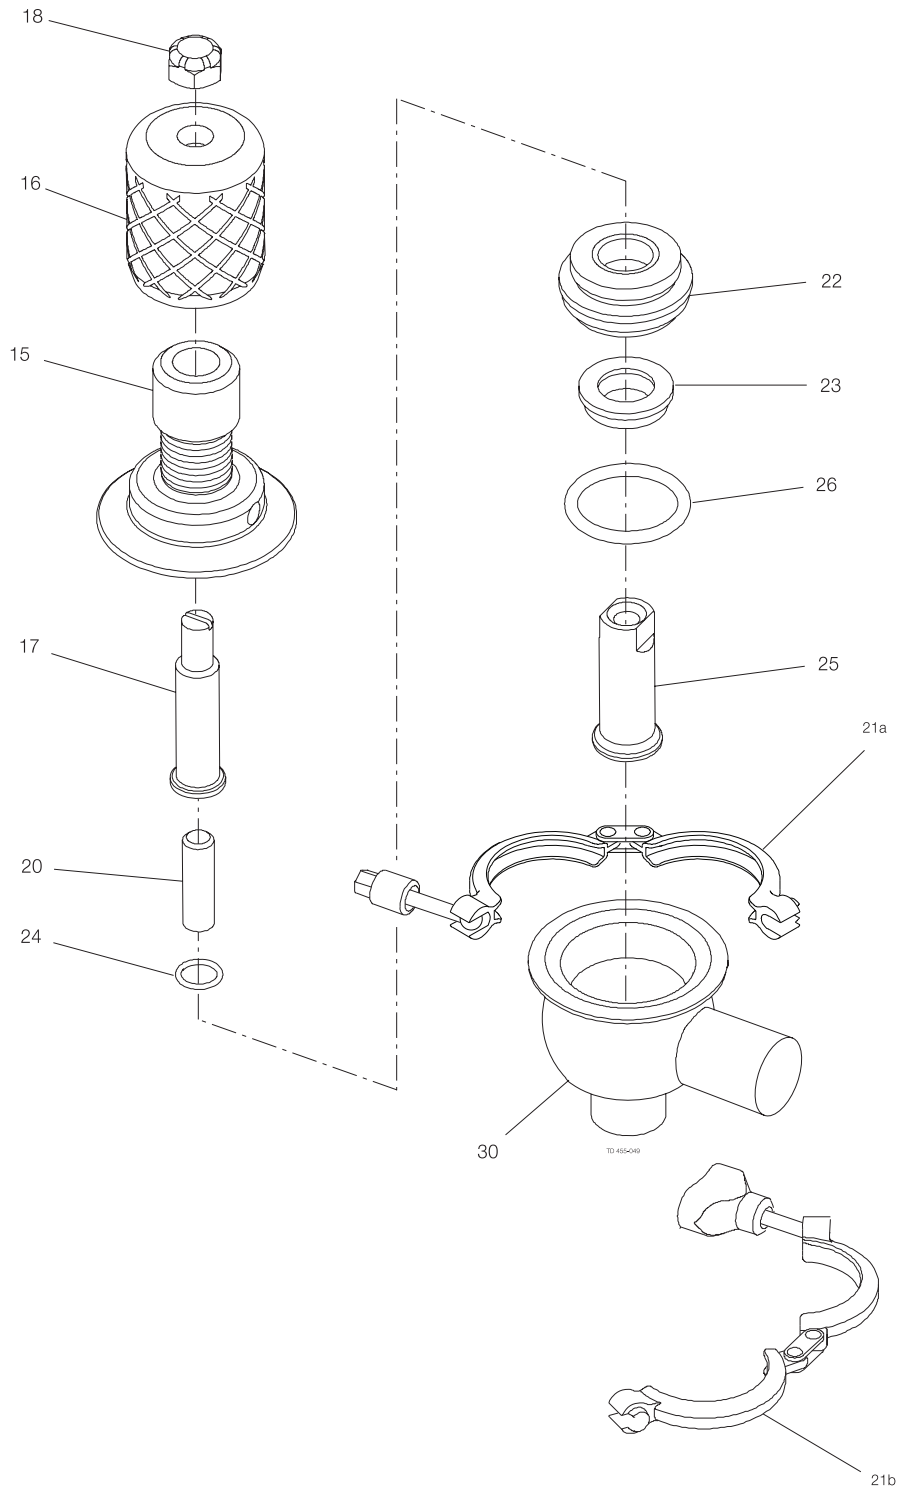

Parts marked with □♦ are included in the service kit.

Recommended spare parts: service kits.

TD 900219/1

Unique SSSV - shut-off valve manual 12.7-19 mm

Pos	Qty	Denomination	12.7 mm	19 mm
		Manual handle, cpl.	9612940408	9612940408
15	1	Manual bonnet	9612944102	9612944102
16	1	Handle	9612943901	9612943901
17	1	Stem extension	9612944001	9612944001
18	1	Lock nut	9611993808	9611993808
20	1	Threaded pin	9611994282	9611994282
21a	1	Clamp with hexnut	9612939301	9612939301
21b	1	Clamp with wingnut	9612939308	9612939308
22	1	Sealing element	9612939101	9612939101
23 ♦	1	Lip seal, EPDM		
	1	Lip seal, HNBR		
	1	Lip seal, FPM		
24 ♦	1	O-ring, NBR		
25 ♦	1	Stop plug		
26 ♦	1	O-ring, EPDM		
	1	O-ring, HNBR		
	1	O-ring, FPM		
30	1	Lower valve body, with welding ends, 2 ports	9612934417	9612934517
	1	Lower valve body, with welding ends, 3 ports	9612934418	9612934518
	1	Lower valve body, with clamp ends, 2 ports	9612934433	9612934533
	1	Lower valve body, with clamp ends, 3 ports	9612934434	9612934534
			12.7 mm	19 mm