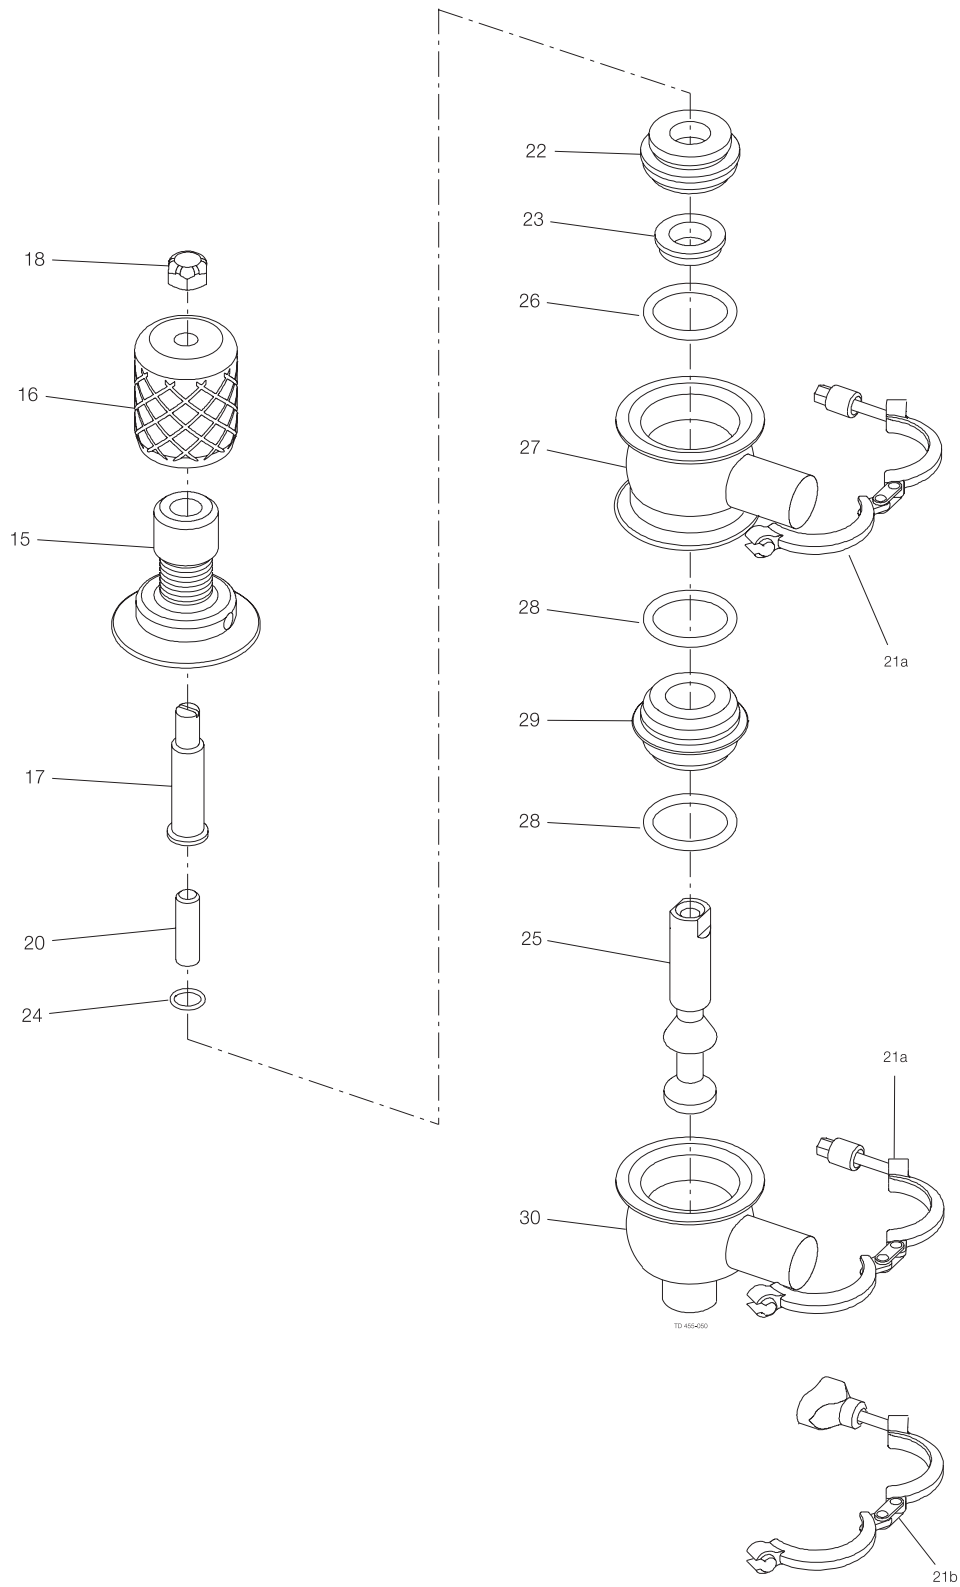

Parts marked with ♦ are included in the service kit.

Recommended spare parts: service kits.

TD 900220/1

CSI

CONTACT CSI FOR MORE INFORMATION | CSIDESIGNS.COM | SALES@CSIDESIGNS.COM | 417.831.1411

Unique SSSV - change-over valve manual 12.7-19 mm

Pos	Qty	Denomination	12.7 mm	19 mm
		Manual handle, cpl.	9612940408	9612940408
15	1	Manual bonnet	9612944102	9612944102
16	1	Handle	9612943901	9612943901
17	1	Stem extension	9612944001	9612944001
18	1	Lock nut	9611993808	9611993808
20	1	Threaded pin	9611994282	9611994282
21a	2	Clamp with hexnut	9612939301	9612939301
21b	2	Clamp with wingnut	9612939308	9612939308
22	1	Sealing element	9612939101	9612939101
23	♦	1 Lip seal, EPDM		
		1 Lip seal, HNBR		
		1 Lip seal, FPM		
24	♦	1 O-ring, NBR		
25	♦	1 Change-over plug		
26	♦	1 O-ring, EPDM		
		1 O-ring, HNBR		
		1 O-ring, FPM		
27	1	Upper valve body, with welding ends, 1 ports	9612934717	9612934817
	1	Upper valve body, with welding ends, 2 ports	9612934718	9612934818
	1	Upper valve body, with clamp ends, 1 ports	9612934733	9612934833
	1	Upper valve body, with clamp ends, 2 ports	9612934734	9612934834
28	♦	2 O-ring, EPDM		
		2 O-ring, HNBR		
		2 O-ring, FPM		
29	1	Valve seat	9612939201	9612939201
30	1	Lower valve body, with welding ends, 2 ports	9612934417	9612934517
	1	Lower valve body, with welding ends, 3 ports	9612934418	9612934518
	1	Lower valve body, with clamp ends, 2 ports	9612934433	9612934533
	1	Lower valve body, with clamp ends, 3 ports	9612934434	9612934534
			12.7 mm	19 mm