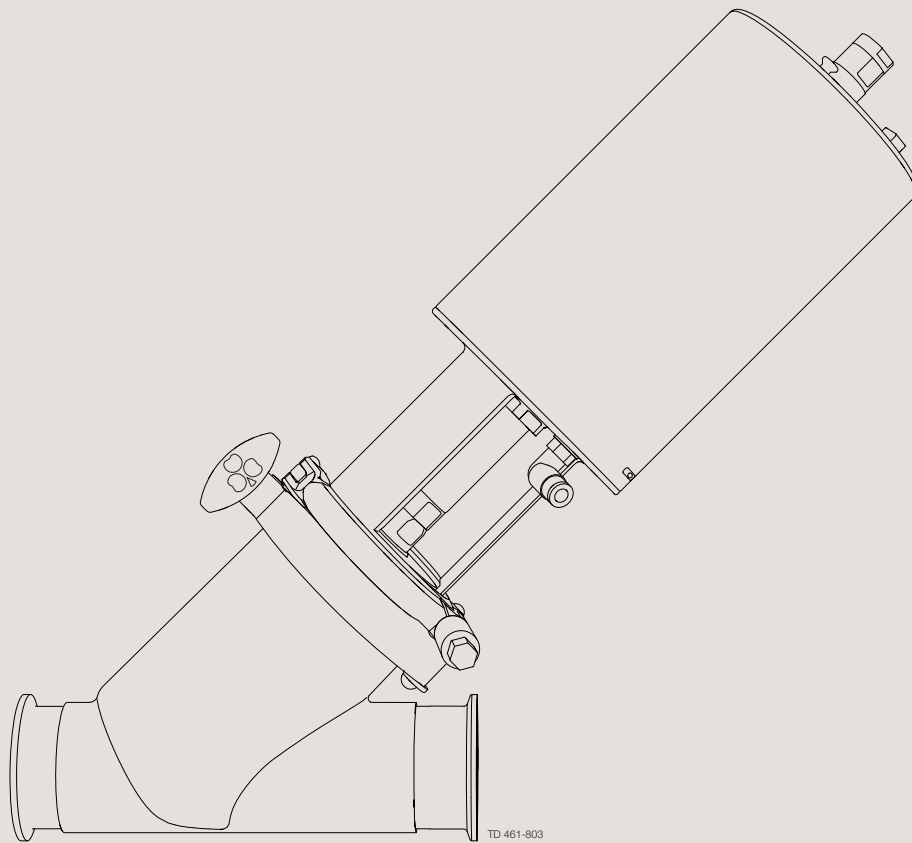

Spare Parts

Unique SSV - Y-body