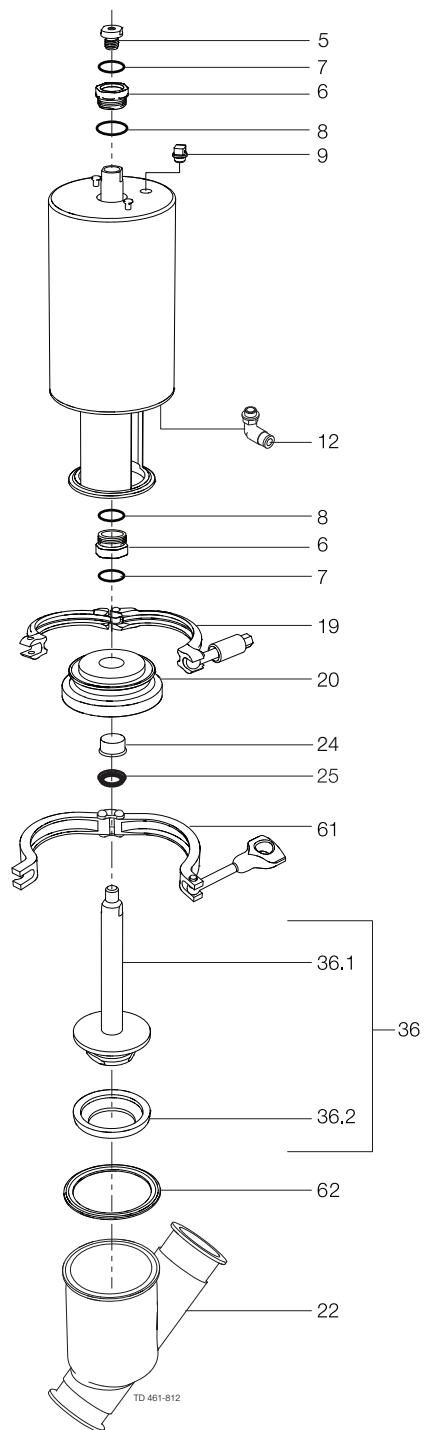

1. Unique SSV - Y-body 4

2. Mounting tools 6

Unique SSV - Y-body

Pos	Qty	Denomination	2"	2½"	3"	4"
		Actuator, complete (NO)	9613163147	9613163148	9613154849	9613154850
		Actuator, complete (NC)	9613154852	9613163153	9613154854	9613154855
		Actuator, complete (A/A)	9613163157	9613163158	9613163159	9613163160
5	1	Adapter, plastic (- 0115)				
	1	Adapter, steel (0115 - 0518)				
	1	Adapter, steel (0518 -)	9615374701	9615374701	9615374701	9615374701
6	□	2 Bushing				
7	□	2 O-ring				
8	□	2 O-ring				
9	1	1 Plug	9613414101	9613414101	9613414101	9613414101
12	1(2)	Air fitting	9611994682	9611994682	9611994682	9611994682
Clamp						
19	1	Clamp	9612939323	9612939324	9612939325	9612939326
61	1	Clamp, body	212207	755345	755114	270085
Bonnet						
20	1	Bonnet	9634072001	9634072101	9634072201	9634072301
62	♦	1 Gasket, EPDM (standard)				
	1	Gasket, Buna				
	1	Gasket, FPM				
		Gasket set, 10 pcs., EPDM	9614059454	9614059455	9614059456	9614059457
		Gasket set, 10 pcs., Buna	9614059458	9614059459	9614059460	9614059461
		Gasket set, 10 pcs., FPM	9614059462	9614059463	9614059464	9614059465
24	1	Bushing	9613125002	9613125002	9613125002	9613125002
25	♦	1 Lip seal, EPDM (standard)				
	1	Lip seal, HNBR				
	1	Lip seal, FPM				
		Lip seal, set (10 pcs.) EPDM	9614059419	9614059419	9614059419	9614059419
		Lip seal, set (10 pcs.) HNBR	9614059420	9614059420	9614059420	9614059420
		Lip seal, set (10 pcs.) FPM	9614059421	9614059421	9614059421	9614059421
Valve Body						
22	1	Valve body	623368	620754	625854	620235
Valve Plug						
36	1	Plug, complete	9613173001	9613173002	9613173003	9613173004
36.1	1	Plug	9634075901	9634076001	9634076101	9634076201
36.2	♦	1 Plug seal, PTFE				
		Plug seal, set (10 pcs.) PTFE	9614059450	9614059451	9614059452	9614059453
			2"	2½"	3"	4"