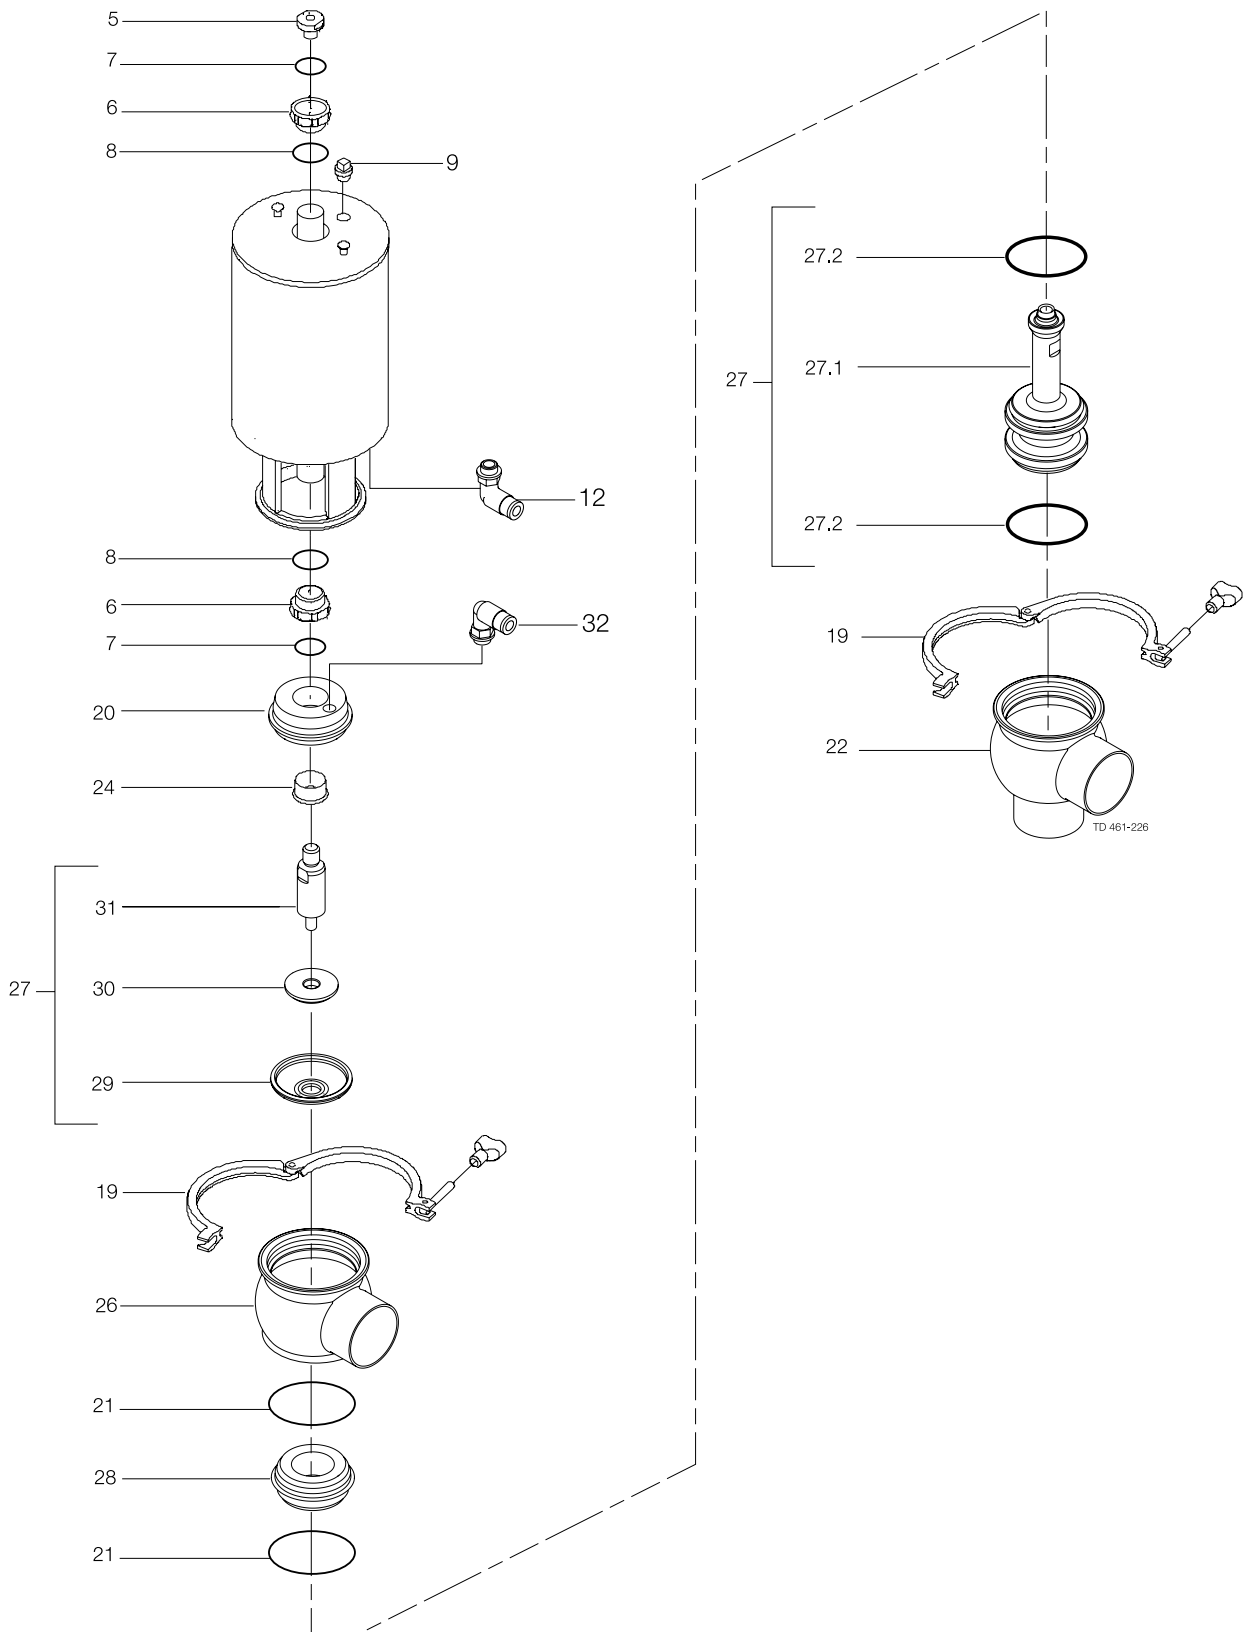

Pos.	Qty	Denomination	2½"	3"	4"
Actuator					
		Actuator, complete (NO)	9613-1548-33	9613-1548-34	9613-1548-35
		Actuator, complete (NC)	9613-1548-38	9613-1548-39	9613-1548-40
		Actuator, complete (A/A).....	9613-1548-43	9613-1548-44	9613-1548-45
	5	Adapter	9613-1274-01	9613-1274-01	9613-1274-01
☐	6	Bushing.....			
☐	7	O-ring.....			
☐	8	O-ring.....			
	9	Plug	9613-4141-01	9613-4141-01	9613-4141-01
	12	Air fitting	9611-99-4682	9611-99-4682	9611-99-4682
Clamp					
	19	Clamp	9612-9393-18	9612-9393-19	9612-9393-20
Bonnet					
	20	Bonnet	9613-1429-01	9613-1430-01	9613-1431-01
	24	Bushing.....	9613-1250-02	9613-1250-02	9613-1250-02
Valve Body					
	22	Valve body, lower, 2 ports, clamp	9613-1616-07	9613-1616-09	9613-1616-11
		Valve body, lower, 3 ports, clamp	9613-1616-08	9613-1616-10	9613-1616-12
		Valve body, lower 2 ports, weld	9613-1395-19	9613-1395-21	9613-1395-23
		Valve body, lower 3 ports, weld	9613-1395-20	9613-1395-22	9613-1395-24
Valve Plug					
	23	Plug, shut off, complete, EPDM (standard)	9613-1599-04	9613-1599-05	9613-1599-06
		Plug, shut off, complete, HNBR.....	9613-1599-16	9613-1599-17	9613-1599-18
		Plug, shut off, complete, FPM	9613-1599-28	9613-1599-29	9613-1599-30
	23.1	Plug, shut off.....	9613-1434-02	9613-1434-03	9613-1434-04
▲	23.2	Plug seal, EPDM (standard)			
		Plug seal, HNBR			
		Plug seal, FPM			
▲	29	Diaphragm	9613-1479-01	9613-1480-01	9613-1481-01
	30	Disc for diaphragm.....	9613-1441-01	9613-1443-01	9613-1443-01
	31	Upper spindle.....	9613-1433-01	9613-1433-01	9613-1433-01
	32	Air fitting	9611-99-4682	9611-99-4682	9611-99-4682

Recommended spare parts

Service kits					
☐		Service kit, actuator.....	9611-92-6500	9611-92-6500	9611-92-6500
▲		Service kit, EPDM.....	9611-92-6546	9611-92-6547	9611-92-6548
▲		Service kit, HNBR.....	9611-92-6552	9611-92-6553	9611-92-6554
▲		Service kit, FPM	9611-92-6558	9611-92-6559	9611-92-6560

Parts marked with ☐ are included in the service kits (actuator)

Parts marked with ▲ are included in the service kits (product wetted parts)

Tool for bushing (pos. 24) 9613-1609-01