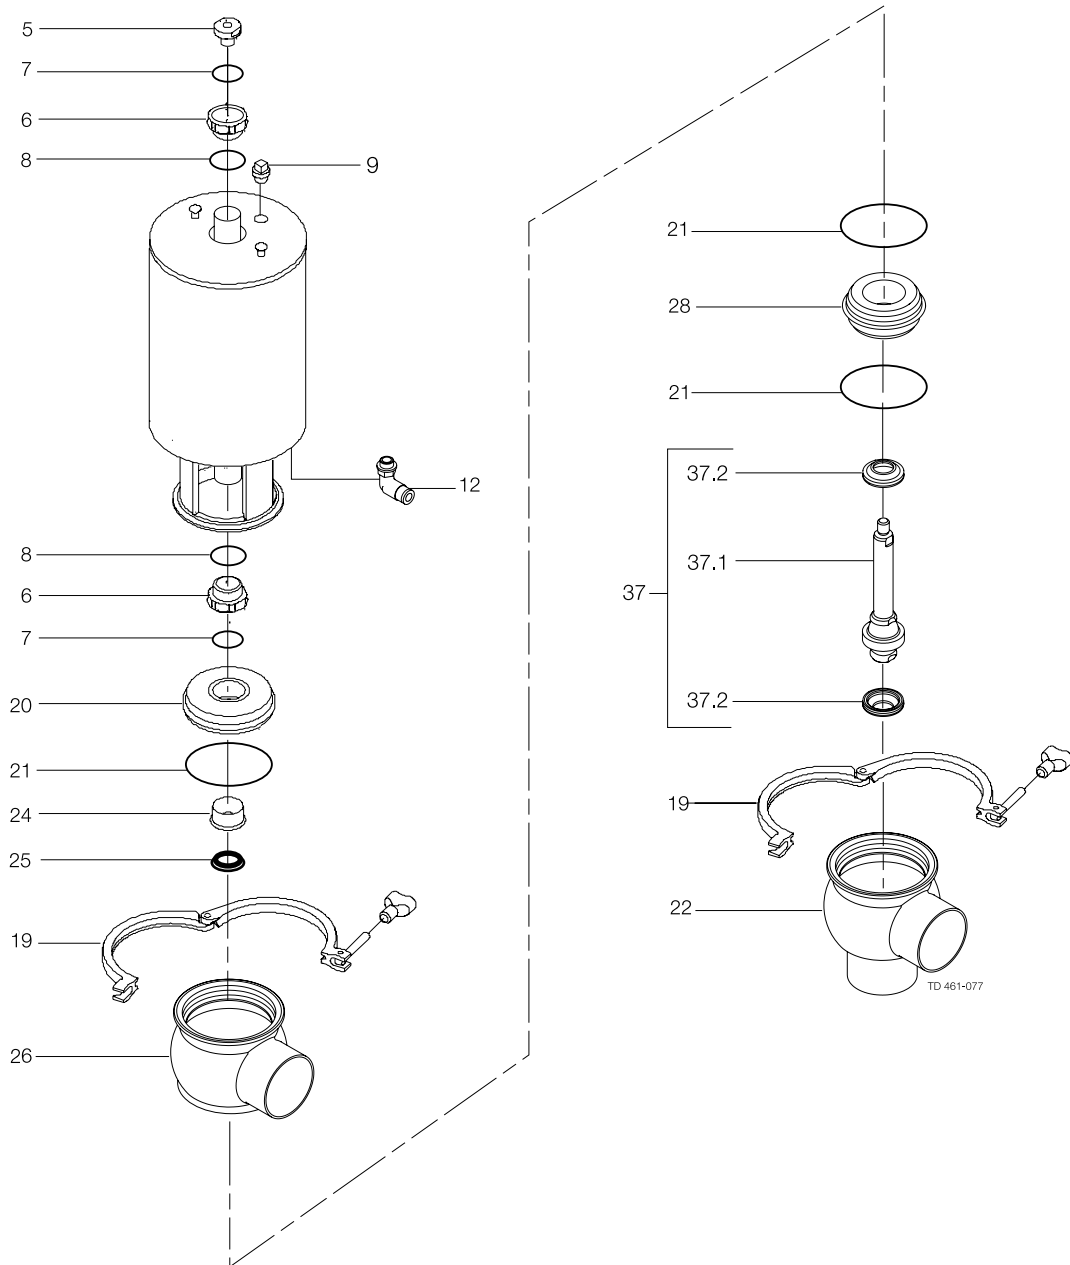

Recommended spare parts

Service kits					
☐		Service kit, actuator.....	9611-92-6500	9611-92-6500	9611-92-6500
▲		Service kit, EPDM.....	9611-92-6563	9611-92-6564	9611-92-6565
▲		Service kit, HNBR.....	9611-92-6568	9611-92-6569	9611-92-6570
▲		Service kit, FPM	9611-92-6573	9611-92-6574	9611-92-6575

Parts marked with ☐ are included in the service kits (actuator)

Parts marked with ▲ are included in the service kits (product wetted parts)

Tool for bushing (pos. 24) 9613-1609-01

Pos.	Qty	Denomination	1½"	2"
Actuator				
		Actuator, complete (NO)	9613-1548-31	9613-1548-32
		Actuator, complete (NC)	9613-1548-36	9613-1548-37
		Actuator, complete (A/A).....	9613-1548-41	9613-1548-42
	5	Adapter	9613-1274-01	9613-1274-01
☐	6	Bushing.....		
☐	7	O-ring.....		
☐	8	O-ring.....		
	9	Plug	9613-4141-01	9613-4141-01
	12	Air fitting	9611-99-4682	9611-99-4682
Clamp				
	19	Clamp	9612-9393-16	9612-9393-17
Bonnet				
	20	Bonnet	9613-1271-02	9613-1271-03
▲	21	O-ring, EPDM (standard)		
	3	O-ring, NBR		
	3	O-ring, FPM		
	24	Bushing	9613-1250-02	9613-1250-02
▲	25	Lip seal, EPDM (standard)		
	1	Lip seal, NBR		
	1	Lip seal, FPM		
Seat				
	28	Seat	9613-1275-02	9613-1275-03
Valve Body				
	26	Valve body, upper, 1 port, clamp	9613-1615-03	9613-1615-05
	1	Valve body, upper, 2 ports, clamp.....	9613-1615-04	9613-1615-06
	1	Valve body, upper, 1 port, weld.....	9613-1393-15	9613-1393-17
	1	Valve body, upper, 2 ports, weld.....	9613-1393-16	9613-1393-18
	22	Valve body, lower, 2 ports, clamp	9613-1616-03	9613-1616-05
	1	Valve body, lower, 3 ports, clamp	9613-1616-04	9613-1616-06
	1	Valve body, lower, 2 ports, weld	9613-1395-15	9613-1395-17
	1	Valve body, lower, 3 ports, weld	9613-1395-16	9613-1395-18
Valve Plug				
	37	Plug, change over, complete	9613-1555-02	9613-1555-03
	37.1	Plug, change over	9613-1554-01	9613-1554-02
▲	37.2	Plug seal, PTFE.....		