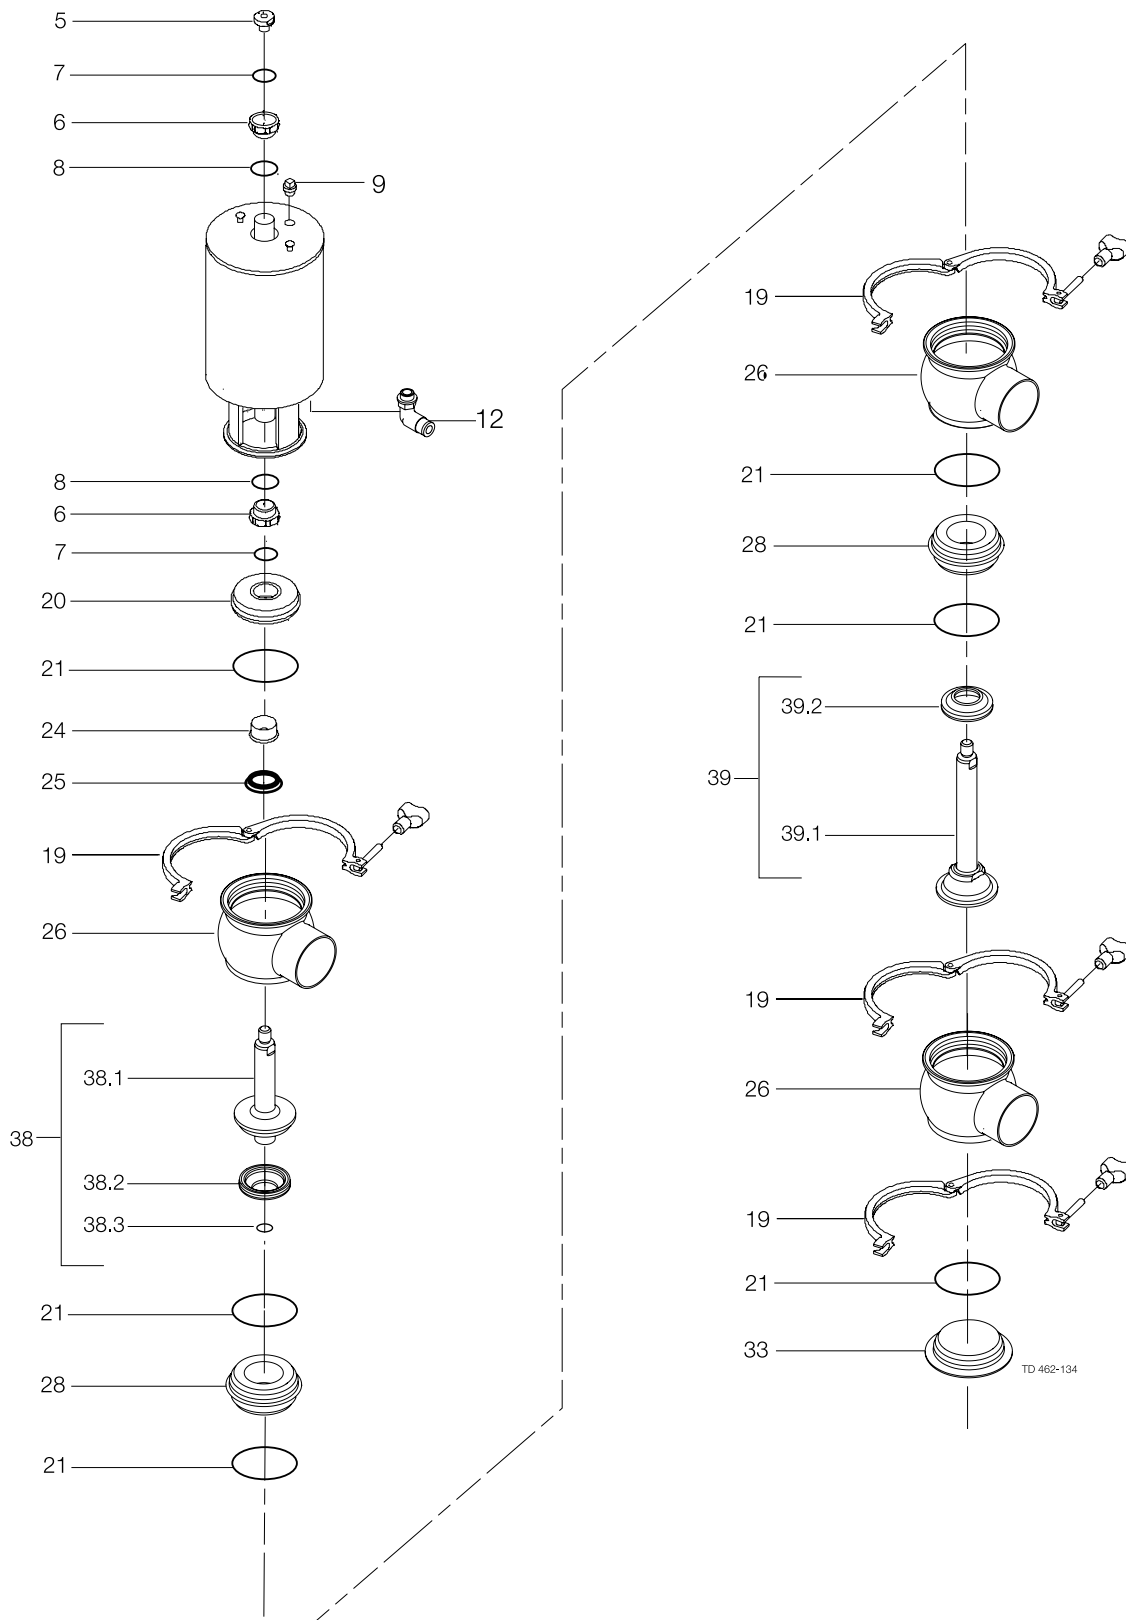

Pos.	Qty	Denomination	2½"	3"	4"
Actuator					
		Actuator, complete (NO-RA)	9613-1548-38	9613-1548-39	9613-1548-40
		Actuator, complete (NC-RA)	9613-1548-33	9613-1548-34	9613-1548-35
		Actuator, complete (A/A).....	9613-1548-43	9613-1548-44	9613-1548-45
	5	Adapter	9613-1274-01	9613-1274-01	9613-1274-01
☐	6	Bushing.....			
☐	7	O-ring.....			
☐	8	O-ring.....			
	9	Plug	9613-4141-01	9613-4141-01	9613-4141-01
	12	Air fitting	9611-99-4682	9611-99-4682	9611-99-4682
Clamp					
	19	Clamp	9612-9393-18	9612-9393-19	9612-9393-20
Bonnet					
	20	Bonnet	9613-1271-04	9613-1271-05	9613-1271-06
▲	21	O-ring, EPDM (standard)			
		O-ring, NBR			
		O-ring, FPM			
	24	Bushing.....	9613-1250-02	9613-1250-02	9613-1250-02
▲	25	Lip seal, EPDM (standard)			
		Lip seal, NBR			
		Lip seal, FPM			
	33	Lower bonnet.....	9613-1301-04	9613-1301-05	9613-1301-06
Seat					
	28	Seat	9613-1275-04	9613-1275-05	9613-1275-06
Valve Body					
	26	Valve body, upper, 1 ports, clamp.....	9613-1615-07	9613-1615-09	9613-1615-11
		Valve body, upper, 2 ports, clamp.....	9613-1615-08	9613-1615-10	9613-1615-12
		Valve body, upper, 1 port, weld.....	9613-1393-19	9613-1393-21	9613-1393-23
		Valve body, upper, 2 ports, weld.....	9613-1393-20	9613-1393-22	9613-1393-24
Valve Plug					
	36	Plug, shut off RA, complete.....	9613-1608-04	9613-1608-05	9613-1608-06
	36.1	Plug, shut off RA	9613-1607-03	9613-1607-04	9613-1607-05
▲	36.2	Plug seal, PTFE			

Recommended spare parts

Service kits					
☐		Service kit, actuator.....	9611-92-6500	9611-92-6500	9611-92-6500
▲		Service kit, EPDM.....	9611-92-6650	9611-92-6651	9611-92-6652
▲		Service kit, HNBR.....	9611-92-6655	9611-92-6656	9611-92-6657
▲		Service kit, FPM	9611-92-6660	9611-92-6661	9611-92-6662

Parts marked with ☐ are included in the service kits (actuator)

Parts marked with ▲ are included in the service kits (product wetted parts)

Tool for bushing (pos. 24) 9613-1609-01