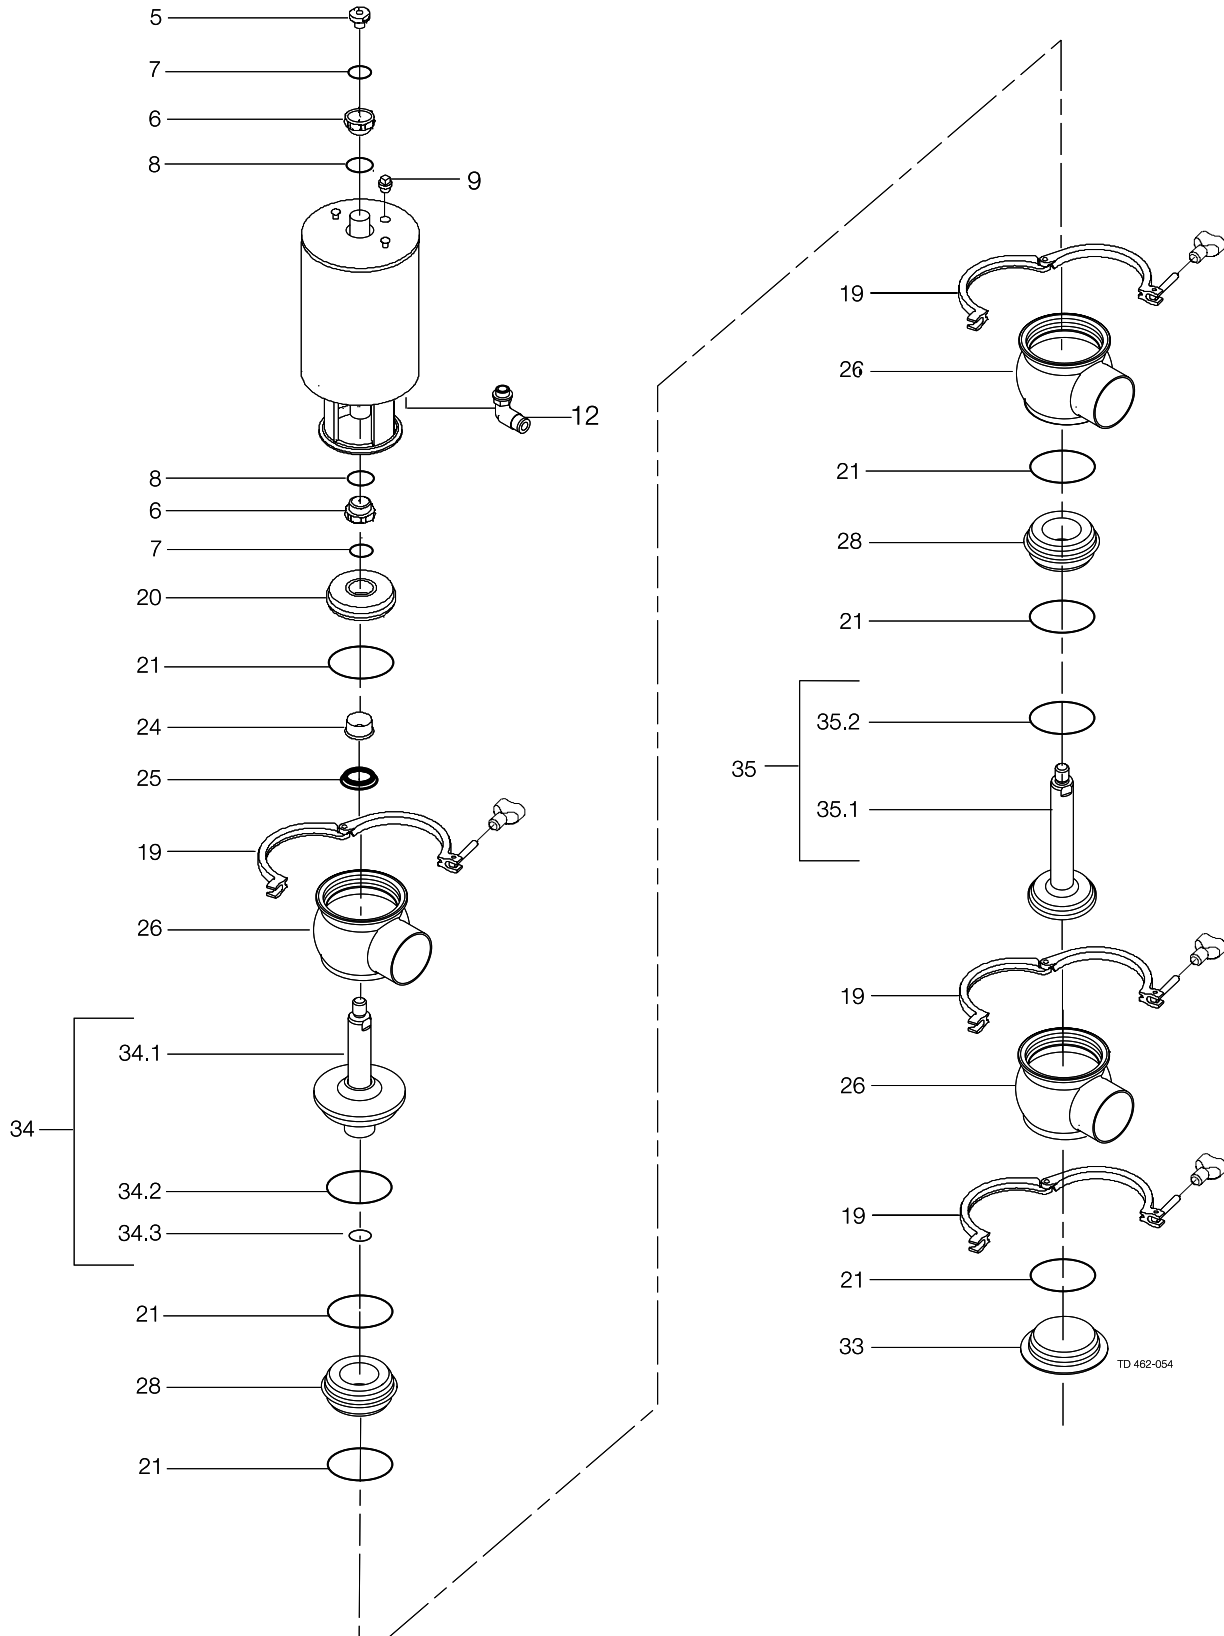

Pos.	Qty	Denomination	2½"	3"	4"
Actuator					
		Actuator, complete (NO-RA)	9613-1548-38	9613-1548-39	9613-1548-40
		Actuator, complete (NC-RA)	9613-1548-33	9613-1548-34	9613-1548-35
		Actuator, complete (A/A).....	9613-1548-43	9613-1548-44	9613-1548-45
	5	Adapter	9613-1274-01	9613-1274-01	9613-1274-01
☐	6	Bushing.....			
☐	7	O-ring.....			
☐	8	O-ring.....			
	9	Plug	9613-4141-01	9613-4141-01	9613-4141-01
	12	Air fitting	9611-99-4682	9611-99-4682	9611-99-4682
Clamp					
	19	Clamp	9612-9393-18	9612-9393-19	9612-9393-20
Bonnet					
	20	Bonnet	9613-1271-04	9613-1271-05	9613-1271-06
▲	21	O-ring, EPDM (standard)			
	6	O-ring, NBR			
	6	O-ring, FPM			
	24	Bushing.....	9613-1250-02	9613-1250-02	9613-1250-02
▲	25	Lip seal, EPDM (standard)			
	1	Lip seal, NBR			
	1	Lip seal, FPM			
	33	Lower bonnet	9613-1301-04	9613-1301-05	9613-1301-06
Seat					
	28	Seat	9613-1275-04	9613-1275-05	9613-1275-06
Valve Body					
	26	Valve body, upper, 1 ports, clamp.....	9613-1615-07	9613-1615-09	9613-1615-11
	3	Valve body, upper, 2 ports, clamp.....	9613-1615-08	9613-1615-10	9613-1615-12
	3	Valve body, upper, 1 ports, weld.....	9613-1393-19	9613-1393-21	9613-1393-23
	3	Valve body, upper, 2 ports, weld.....	9613-1393-20	9613-1393-22	9613-1393-24
Valve Plug					
	34	Plug, change over upper RA, complete, EPDM (std).....	9613-1621-04	9613-1621-05	9613-1621-06
	1	Plug, change over upper RA, complete, HNBR	9613-1621-16	9613-1621-17	9613-1621-18
	1	Plug, change over upper RA, complete, FPM	9613-1621-28	9613-1621-29	9613-1621-30
▲	34.1	Plug, change over upper RA.....	9613-1401-04	9613-1401-05	9613-1401-06
▲	34.2	Plug seal, EPDM (standard)			
	1	Plug seal, HNBR			
	1	Plug seal, FPM			
▲	34.3	O-ring, EPDM (standard)			
	1	O-ring, NBR			
	1	O-ring, FPM			
	35	Plug, change over lower RA, complete, EPDM (std)	9613-1622-04	9613-1622-05	9613-1622-06
	1	Plug, change over lower RA, complete, HNBR	9613-1622-16	9613-1622-17	9613-1622-18
	1	Plug, change over lower RA, complete, FPM	9613-1622-28	9613-1622-29	9613-1622-30
	35.1	Plug, change over lower RA, ...	9613-1647-02	9613-1647-03	9613-1647-04
▲	35.2	Plug seal, EPDM (standard)			
	1	Plug seal, HNBR			
	1	Plug seal, FPM			
Recommended spare parts					
Service kits					
☐		Service kit, actuator.....	9611-92-6500	9611-92-6500	9611-92-6500
▲		Service kit, EPDM.....	9611-92-6600	9611-92-6601	9611-92-6602
▲		Service kit, HNBR.....	9611-92-6606	9611-92-6607	9611-92-6608
▲		Service kit, FPM	9611-92-6612	9611-92-6613	9611-92-6614

Parts marked with ☐ are included in the service kits (actuator)
Parts marked with ▲ are included in the service kits (product wetted parts)

Tool for bushing (pos. 24) 9613-1609-01