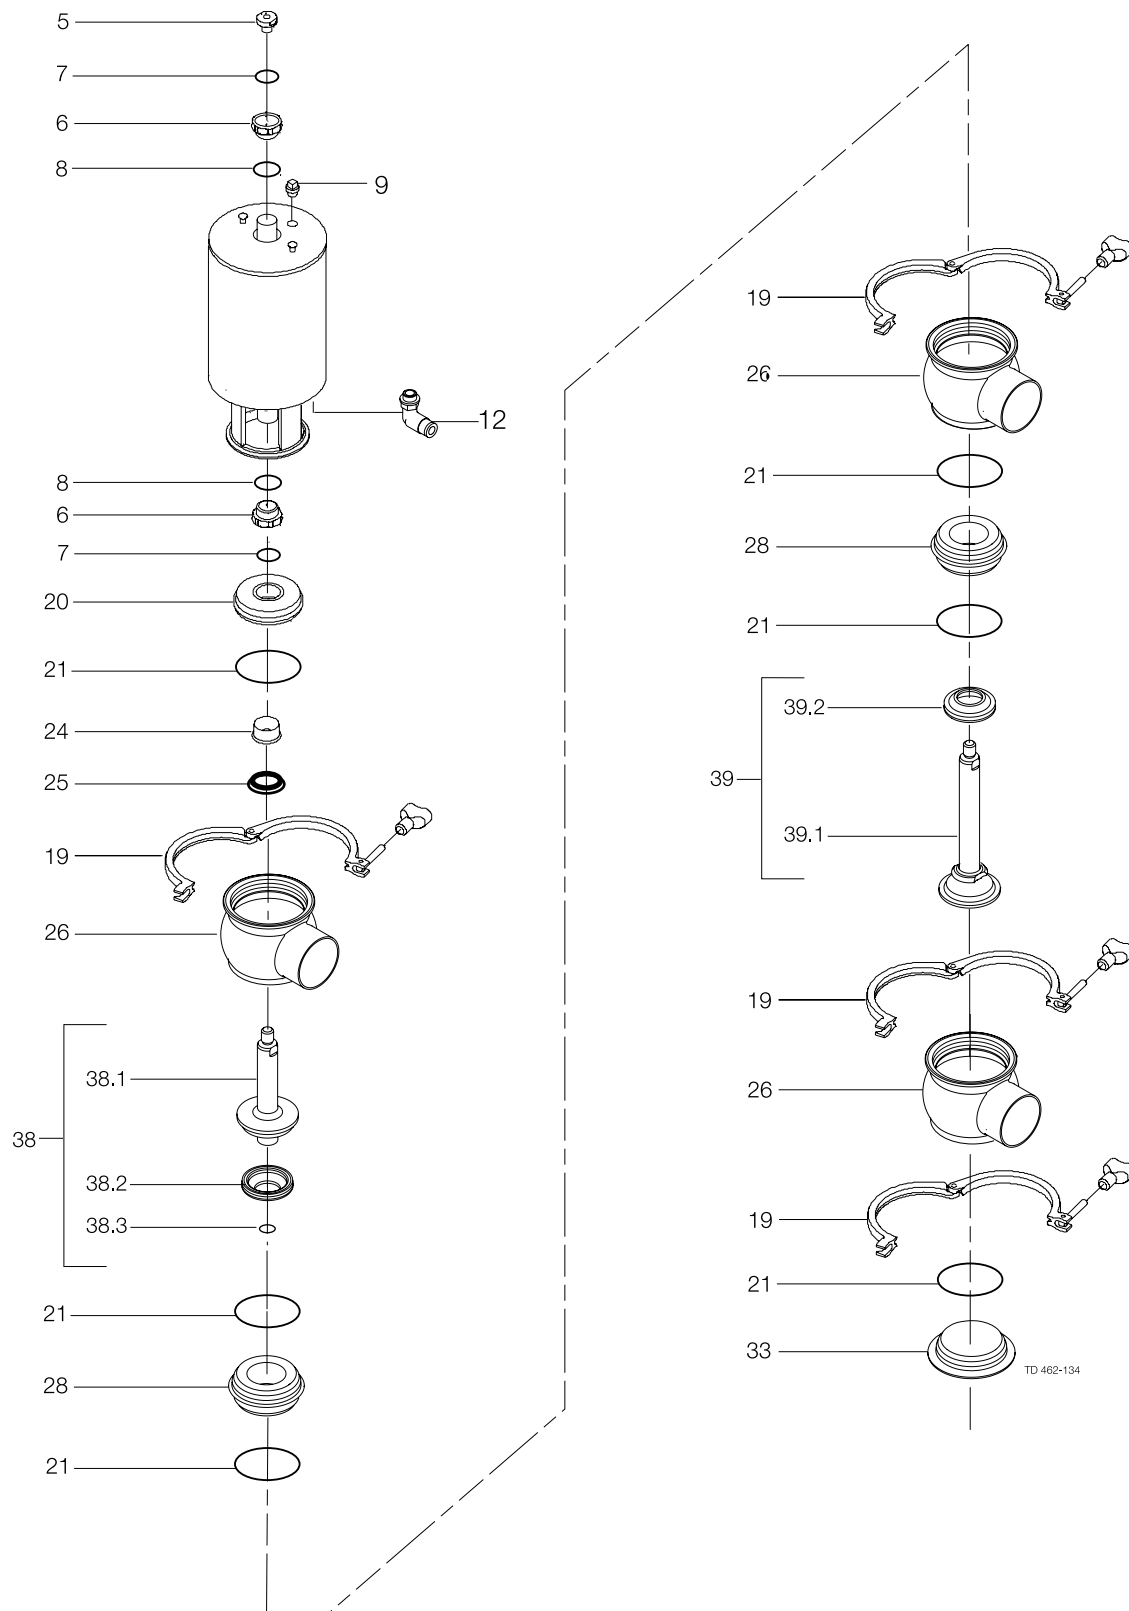

Pos.	Qty	Denomination	1½"	2"
Actuator				
		Actuator, complete (NO-RA)	9613-1548-36	9613-1548-37
		Actuator, complete (NC-RA)	9613-1548-31	9613-1548-32
		Actuator, complete (A/A).....	9613-1548-41	9613-1548-42
	5	Adapter	9613-1274-01	9613-1274-01
☐	6	Bushing.....		
☐	7	O-ring.....		
☐	8	O-ring.....		
	9	Plug	9613-4141-01	9613-4141-01
	12	Air fitting	9611-99-4682	9611-99-4682
Clamp				
	19	Clamp	9612-9393-16	9612-9393-17
Bonnet				
	20	Bonnet	9613-1271-02	9613-1271-03
▲	21	O-ring, EPDM (standard)		
	6	O-ring, NBR		
	6	O-ring, FPM		
	24	Bushing.....	9613-1250-02	9613-1250-02
▲	25	Lip seal, EPDM (standard)		
	1	Lip seal, NBR		
	1	Lip seal, FPM		
	33	Lower bonnet.....	9613-1301-02	9613-1301-03
Seat				
	28	Seat	9613-1275-02	9613-1275-03
Valve Body				
	26	Valve body, upper, 1 ports, clamp.....	9613-1615-03	9613-1615-05
	3	Valve body, upper, 2 ports, clamp.....	9613-1615-04	9613-1615-06
	3	Valve body, upper, 1 ports, weld.....	9613-1393-15	9613-1393-17
	3	Valve body, upper, 2 ports, weld.....	9613-1393-16	9613-1393-18
Valve Plug				
	38	Plug, change over upper RA, complete	9613-1627-02	9613-1627-03
	38.1	Plug, change over upper RA	9613-1629-02	9613-1629-03
▲	38.2	Plug seal, PTFE.....		
▲	38.3	O-ring, EPDM (standard)		
	1	O-ring, NBR		
	1	O-ring, FPM		
	39	Plug, change over lower RA, complete	9613-1628-02	9613-1628-03
	39.1	Plug, change over lower RA	9613-1630-02	9613-1630-03
▲	39.2	Plug seal, PTFE.....		
Recommended spare parts				
Service kits				
☐		Service kit, actuator.....	9611-92-6500	9611-92-6500
▲		Service kit, EPDM.....	9611-92-6663	9611-92-6664
▲		Service kit, HNBR.....	9611-92-6668	9611-92-6669
▲		Service kit, FPM	9611-92-6673	9611-92-6674

Parts marked with ☐ are included in the service kits (actuator)
Parts marked with ▲ are included in the service kits (product wetted parts)

Tool for bushing (pos. 24) 9613-1609-01