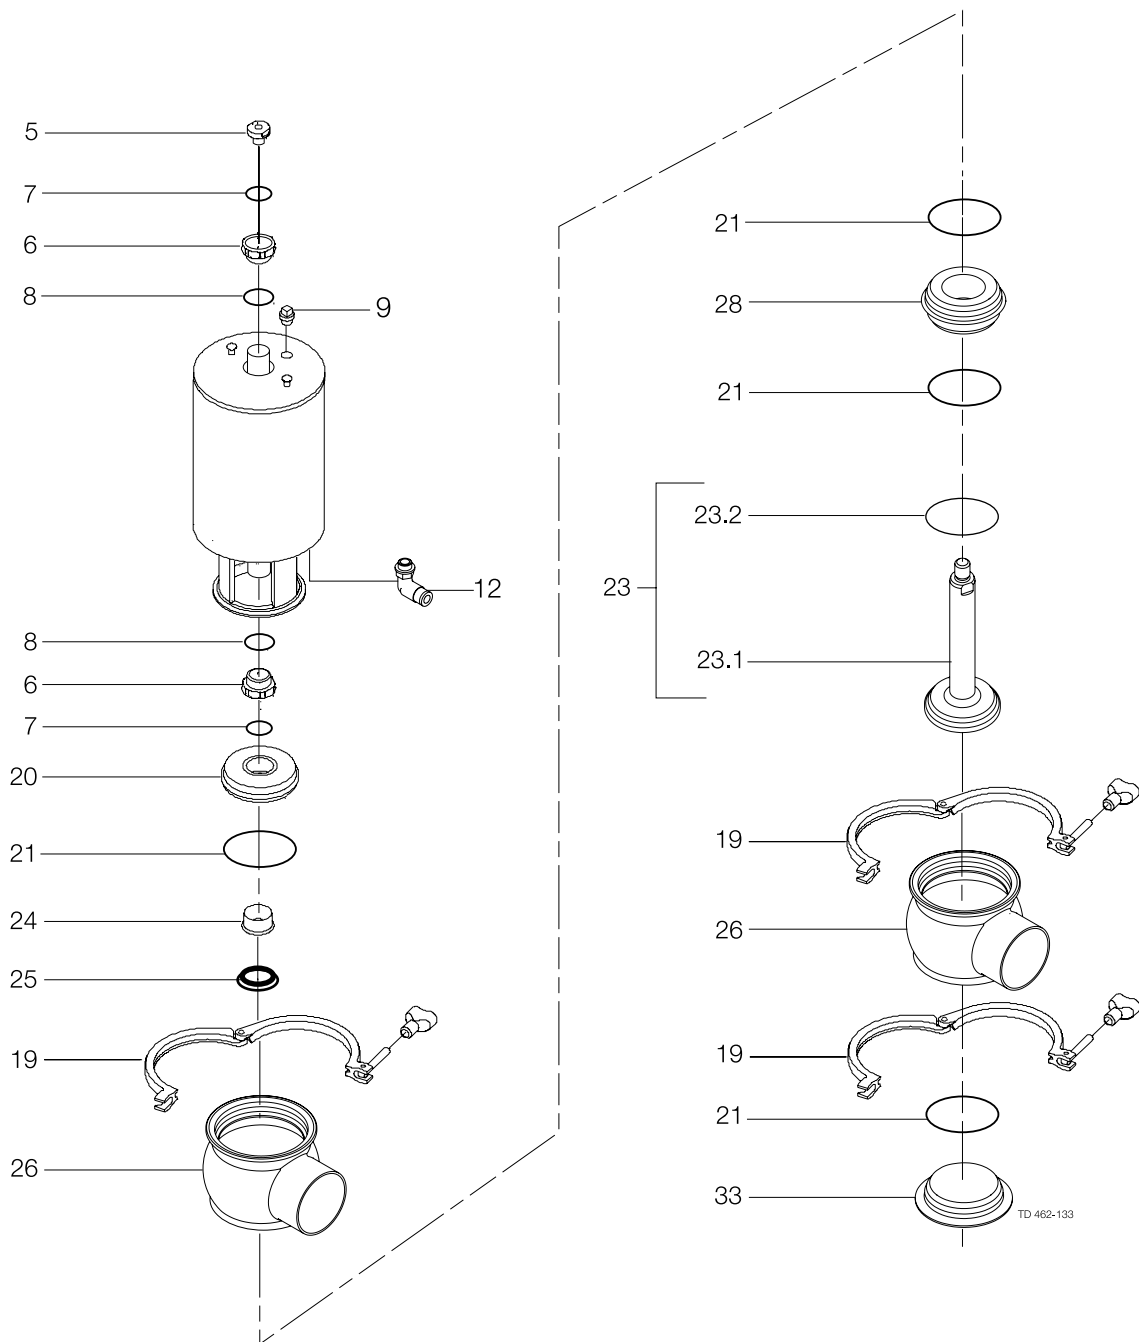

Parts marked with ☐ are included in the service kits (actuator)

Parts marked with ▲ are included in the service kits (product wetted parts)

Tool for bushing (pos. 24) 9613-1609-01

Pos.	Qty	Denomination	1"	1½"	2"
Actuator					
		Actuator, complete (NO-RA)	9613-1548-51	9613-1548-51	9613-1548-52
		Actuator, complete (NC-RA)	9613-1548-46	9613-1548-46	9613-1548-47
		Actuator, complete (A/A)	9613-1548-56	9613-1548-56	9613-1548-57
	5	Adapter	9613-1274-01	9613-1274-01	9613-1274-01
☐	6	Bushing			
☐	7	O-ring			
☐	8	O-ring			
	9	Plug	9613-4141-01	9613-4141-01	9613-4141-01
	12	Air fitting	9611-99-4682	9611-99-4682	9611-99-4682
Clamp					
	19	Clamp	9612-9393-16	9612-9393-16	9612-9393-17
Bonnet					
	20	Bonnet	9613-1271-02	9613-1271-02	9613-1271-03
▲	21	O-ring, EPDM (standard)			
		O-ring, NBR			
		O-ring, FPM			
	24	Bushing	9613-1250-02	9613-1250-02	9613-1250-02
▲	25	Lip seal, EPDM (standard)			
		Lip seal, NBR			
		Lip seal, FPM			
	33	Lower bonnet	9613-1301-02	9613-1301-02	9613-1301-03
Seat					
	28	Seat	9613-1275-01	9613-1275-02	9613-1275-03
Valve Body					
	26	Valve body, upper, 1 port, clamp	9613-1615-01	9613-1615-03	9613-1615-05
		Valve body, upper, 2 ports, clamp	9613-1615-02	9613-1615-04	9613-1615-06
		Valve body, upper, 1 port, weld	9613-1393-13	9613-1393-15	9613-1393-17
		Valve body, upper, 2 ports, weld	9613-1393-14	9613-1393-16	9613-1393-18
Valve Plug					
	23	Plug, shut off RA, complete, EPDM (standard)	9613-1276-01	9613-1276-02	9613-1276-03
		Plug, shut off RA, complete, HNBR	9613-1276-13	9613-1276-14	9613-1276-15
		Plug, shut off RA, complete, FPM	9613-1276-25	9613-1276-26	9613-1276-27
	23.1	Plug, shut off	9613-1498-01	9613-1399-02	9613-1399-03
▲	23.2	Plug seal, EPDM (standard)			
		Plug seal, HNBR			
		Plug seal, FPM			