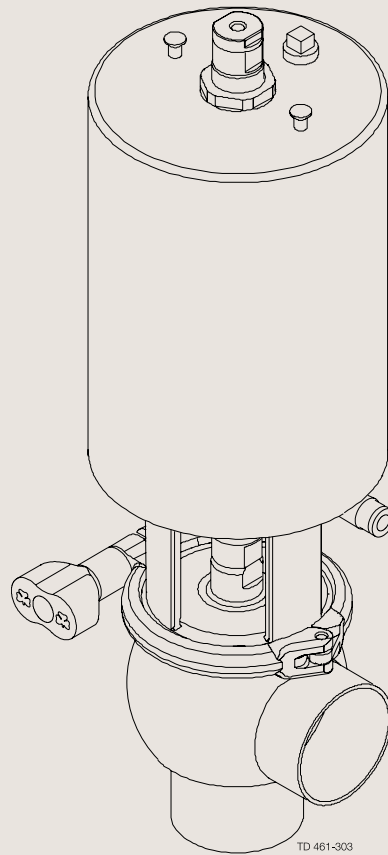

Spare Parts

Unique 7000 Series

Pos.	Qty	Denomination	1"	1½"	2"
Actuator					
		Actuator, complete (NO)	9613-1548-31	9613-1548-31	9613-1548-32
		Actuator, complete (NC)	9613-1548-36	9613-1548-36	9613-1548-37
		Actuator, complete (A/A).....	9613-1548-41	9613-1548-41	9613-1548-42
	5	Adapter	9613-1274-01	9613-1274-01	9613-1274-01
☐	6	Bushing.....			
☐	7	O-ring.....			
☐	8	O-ring.....			
	9	Plug	9613-4141-01	9613-4141-01	9613-4141-01
	12	Air fitting	9611-99-4682	9611-99-4682	9611-99-4682
Clamp					
	19	Clamp	9612-9393-16	9612-9393-16	9612-9393-17
Bonnet					
	20	Bonnet	9613-1271-02	9613-1271-02	9613-1271-03
▲	21	O-ring, EPDM (standard)			
		O-ring, NBR			
		O-ring, FPM			
	24	Bushing.....	9613-1250-02	9613-1250-02	9613-1250-02
▲	25	Lip seal, EPDM (standard)			
		Lip seal, NBR			
		Lip seal, FPM			
Valve Body					
	22	Valve body, lower, 2 ports, clamp	9613-1616-01	9613-1616-03	9613-1616-05
		Valve body, lower, 3 ports, clamp	9613-1616-02	9613-1616-04	9613-1616-06
		Valve body, lower 2 ports, weld	9613-1395-13	9613-1395-15	9613-1395-17
		Valve body, lower 3 ports , weld	9613-1395-14	9613-1395-16	9613-1395-18
Valve Plug					
	36	Plug, shut off, complete.....	9613-1558-01	9613-1558-02	9613-1558-03
	36.1	Plug, shut off.....	9613-1473-01	9613-1511-01	9613-1511-02
▲	36.2	Plug seal, PTFE			