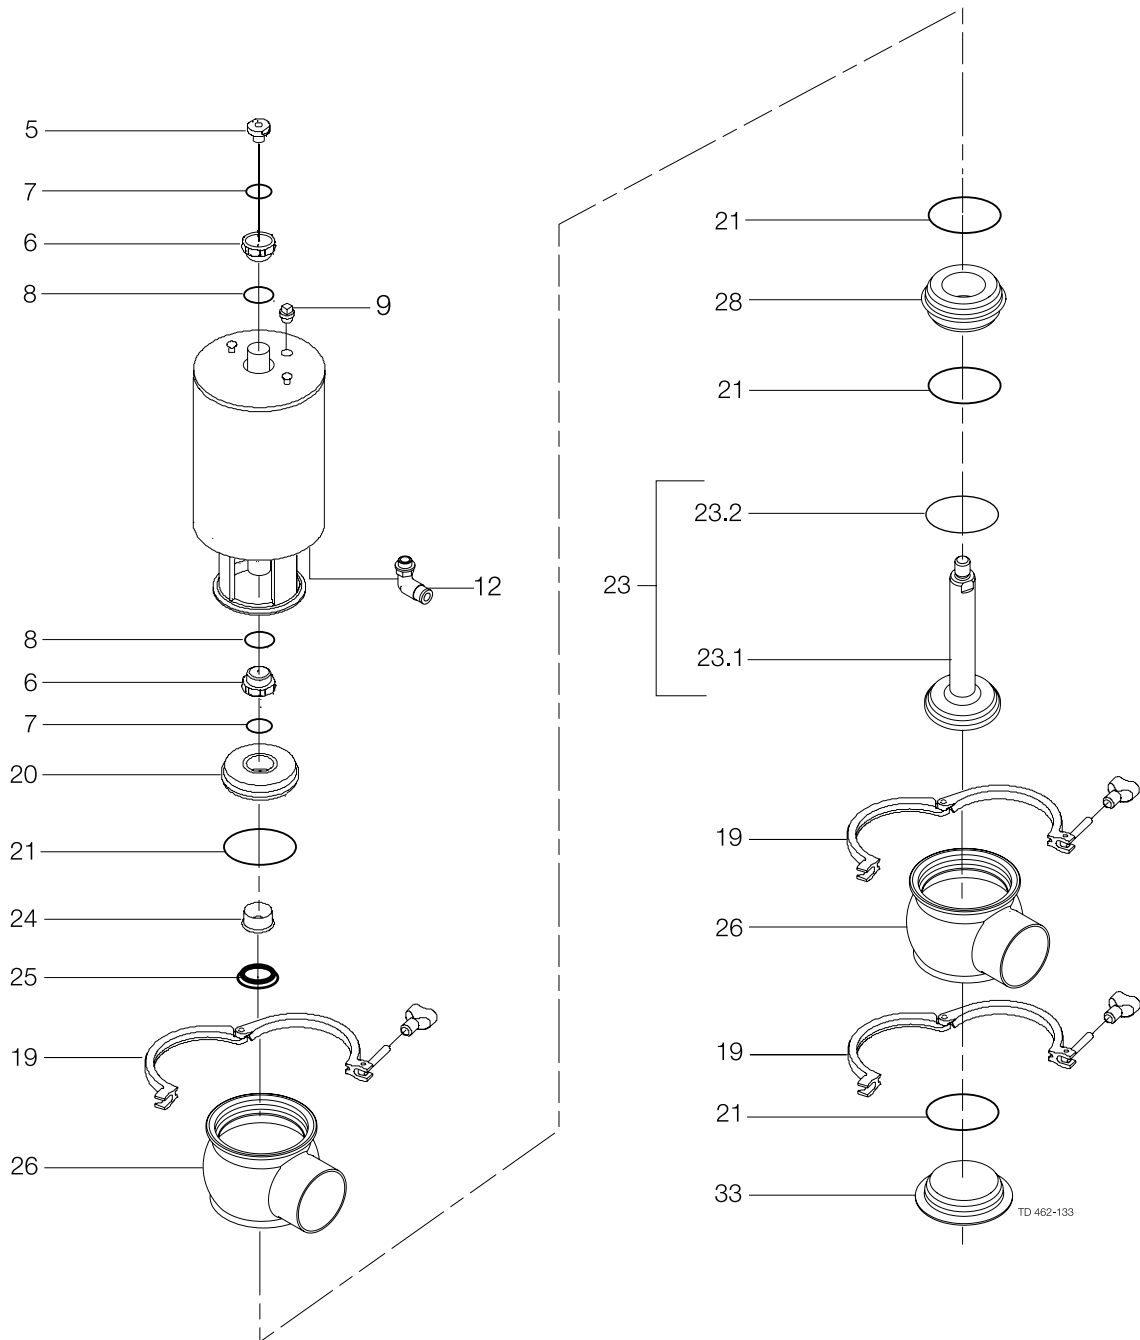

Parts marked with ☐ are included in the service kits (actuator)

Parts marked with ▲ are included in the service kits (product wetted parts)

Tool for bushing (pos. 24) 9613-1609-01

Pos.	Qty	Denomination	2½"	3"	4"
Actuator					
		Actuator, complete (NO-RA)	9613-1548-53	9613-1548-54	9613-1548-55
		Actuator, complete (NC-RA)	9613-1548-48	9613-1548-49	9613-1548-50
		Actuator, complete (A/A)	9613-1548-58	9613-1548-59	9613-1548-60
	5	Adapter	9613-1274-01	9613-1274-01	9613-1274-01
☐	6	Bushing			
☐	7	O-ring			
☐	8	O-ring			
	9	Plug	9613-4141-01	9613-4141-01	9613-4141-01
	12	Air fitting	9611-99-4682	9611-99-4682	9611-99-4682
Clamp					
	19	Clamp	9612-9393-18	9612-9393-19	9612-9393-20
Bonnet					
	20	Bonnet	9613-1271-04	9613-1271-05	9613-1271-06
▲	21	O-ring, EPDM (standard)			
		O-ring, NBR			
		O-ring, FPM			
	24	Bushing	9613-1250-02	9613-1250-02	9613-1250-02
▲	25	Lip seal, EPDM (standard)			
		Lip seal, NBR			
		Lip seal, FPM			
	33	Lower bonnet	9613-1301-04	9613-1301-05	9613-1301-06
Seat					
	28	Seat	9613-1275-04	9613-1275-05	9613-1275-06
Valve Body					
	26	Valve body, upper, 1 port, clamp	9613-1615-07	9613-1615-09	9613-1615-11
		Valve body, upper, 2 ports, clamp	9613-1615-08	9613-1615-10	9613-1615-12
		Valve body, upper, 1 port, weld	9613-1393-19	9613-1393-21	9613-1393-23
		Valve body, upper, 2 ports, weld	9613-1393-20	9613-1393-22	9613-1393-24
Valve Plug					
	23	Plug, shut off RA, complete, EPDM (standard)	9613-1276-04	9613-1276-05	9613-1276-06
		Plug, shut off RA, complete, HNBR	9613-1276-16	9613-1276-17	9613-1276-18
		Plug, shut off RA, complete, FPM	9613-1276-28	9613-1276-29	9613-1276-30
	23.1	Plug, shut off	9613-1399-04	9613-1399-05	9613-1399-06
▲	23.2	Plug seal, EPDM (standard)			
		Plug seal, HNBR			
		Plug seal, FPM			