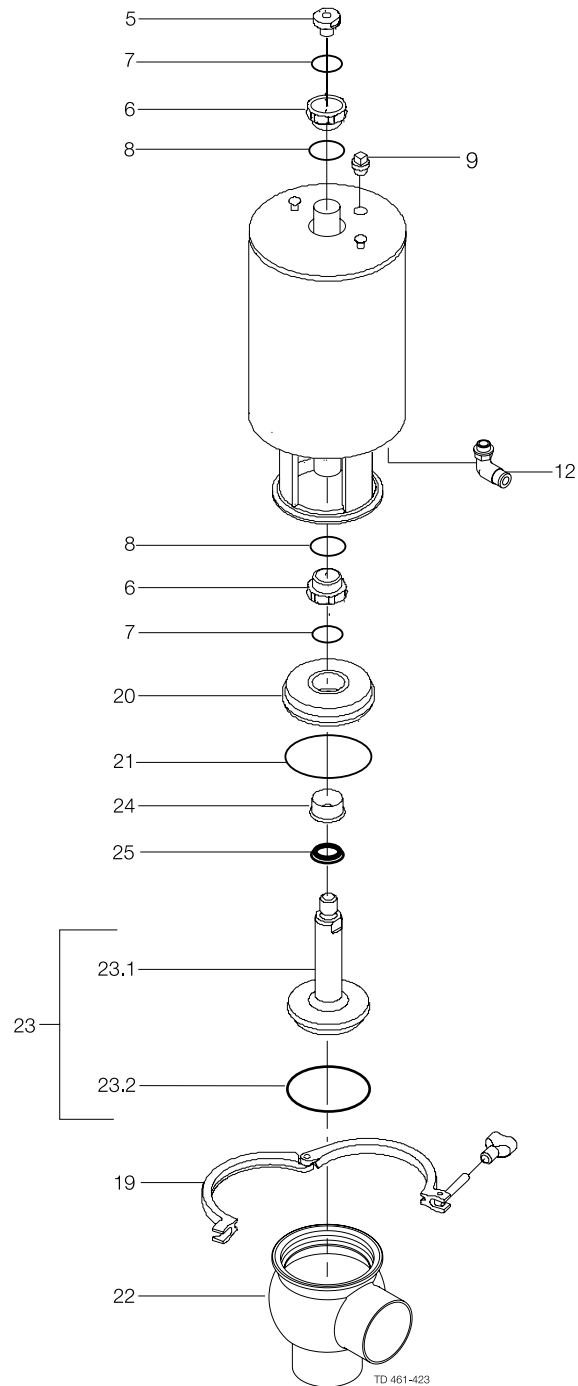

Pos.	Qty	Denomination	2½"	3"	4"
Actuator					
		Actuator, complete (NO)	9613-1548-33	9613-1548-34	9613-1548-35
		Actuator, complete (NC)	9613-1548-38	9613-1548-39	9613-1548-40
		Actuator, complete (A/A).....	9613-1548-43	9613-1548-44	9613-1548-45
	5	Adapter	9613-1274-01	9613-1274-01	9613-1274-01
☐	6	Bushing.....			
☐	7	O-ring.....			
☐	8	O-ring.....			
	9	Plug	9613-4141-01	9613-4141-01	9613-4141-01
	12	Air fitting	9611-99-4682	9611-99-4682	9611-99-4682
Clamp					
	19	Clamp	9612-9393-18	9612-9393-19	9612-9393-20
Bonnet					
	20	Bonnet	9613-1271-04	9613-1271-05	9613-1271-06
▲	21	O-ring, EPDM (standard)			
	3	O-ring, NBR			
	3	O-ring, FPM			
	24	Bushing	9613-1250-02	9613-1250-02	9613-1250-02
▲	25	Lip seal, EPDM (standard)			
	1	Lip seal, NBR			
	1	Lip seal, FPM			
Seat					
	28	Seat	9613-1275-04	9613-1275-05	9613-1275-06
Valve Body					
	26	Valve body, upper, 1 port, clamp	9613-1615-07	9613-1615-09	9613-1615-11
	1	Valve body, upper, 2 ports, clamp.....	9613-1615-08	9613-1615-10	9613-1615-12
	1	Valve body, upper, 1 port, weld	9613-1393-19	9613-1393-21	9613-1393-23
	1	Valve body, upper, 2 ports, weld.....	9613-1393-20	9613-1393-22	9613-1393-24
	22	Valve body, lower, 2 ports, clamp	9613-1616-07	9613-1616-09	9613-1616-11
	1	Valve body, lower, 3 ports, clamp	9613-1616-08	9613-1616-10	9613-1616-12
	1	Valve body, lower, 2 ports, weld	9613-1395-19	9613-1395-21	9613-1395-23
	1	Valve body, lower, 3 ports, weld	9613-1395-20	9613-1395-22	9613-1395-24
Valve Plug					
	37	Plug, change over, complete	9613-1555-04	9613-1555-05	9613-1555-06
	37.1	Plug, change over	9613-1554-03	9613-1554-04	9613-1554-05
▲	37.2	Plug seal, PTFE.....			

Recommended spare parts

Service kits					
☐		Service kit, actuator.....	9611-92-6500	9611-92-6500	9611-92-6500
▲		Service kit, EPDM.....	9611-92-6635	9611-92-6636	9611-92-6637
▲		Service kit, HNBR.....	9611-92-6640	9611-92-6641	9611-92-6642
▲		Service kit, FPM	9611-92-6645	9611-92-6646	9611-92-6647

Parts marked with ☐ are included in the service kits (actuator)

Parts marked with ▲ are included in the service kits (product wetted parts)

Tool for bushing (pos. 24) 9613-1609-01