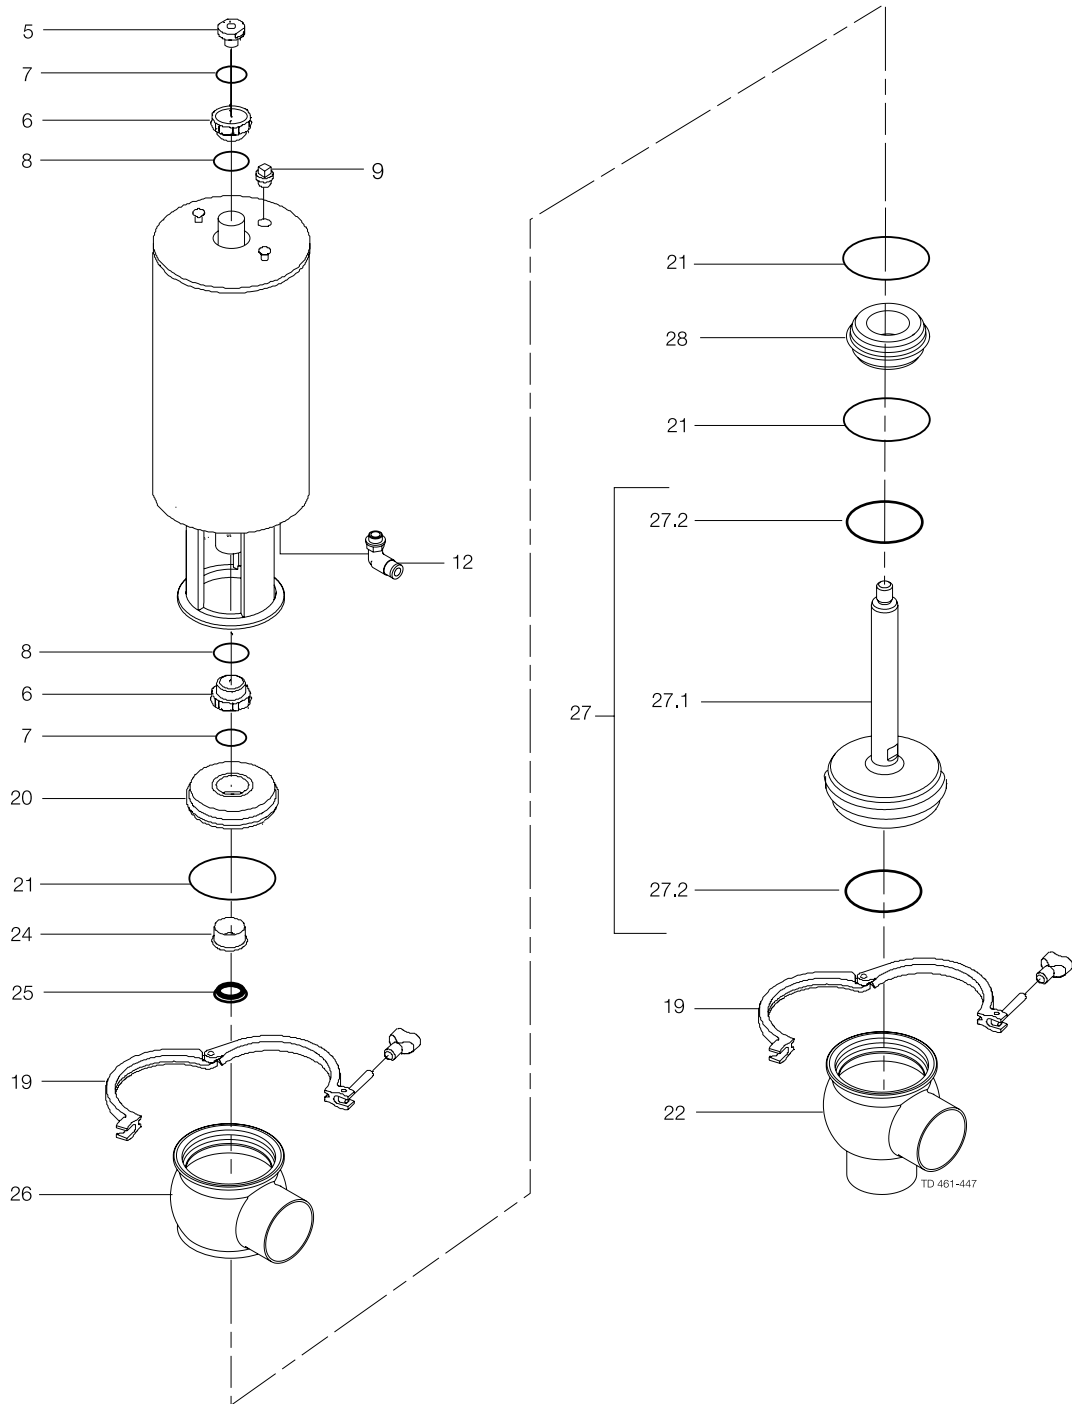

Pos.	Qty	Denomination	2½"	3"	4"
Actuator					
		Actuator, complete (NO)	9613-1548-48	9613-1548-49	9613-1548-50
		Actuator, complete (NC)	9613-1548-53	9613-1548-54	9613-1548-55
		Actuator, complete (A/A).....	9613-1548-58	9613-1548-59	9613-1548-60
	5	Adapter	9613-1274-01	9613-1274-01	9613-1274-01
☐	6	Bushing.....			
☐	7	O-ring.....			
☐	8	O-ring.....			
	9	Plug	9613-4141-01	9613-4141-01	9613-4141-01
	12	Air fitting	9611-99-4682	9611-99-4682	9611-99-4682
Clamp					
	19	Clamp	9612-9393-18	9612-9393-19	9612-9393-20
Bonnet					
	20	Bonnet	9613-1271-04	9613-1271-05	9613-1271-06
▲	21	O-ring, EPDM (standard)			
	3	O-ring, NBR			
	3	O-ring, FPM			
	24	Bushing.....	9613-1250-02	9613-1250-02	9613-1250-02
▲	25	Lip seal, EPDM (standard)			
	1	Lip seal, NBR			
	1	Lip seal, FPM			
Seat					
	28	Seat	9613-1275-04	9613-1275-05	9613-1275-06
Valve Body					
	26	Valve body, upper, 1 port, clamp	9613-1615-07	9613-1615-09	9613-1615-11
	1	Valve body, upper, 2 ports, clamp.....	9613-1615-08	9613-1615-10	9613-1615-12
	1	Valve body, upper, 1 port, weld.....	9613-1393-19	9613-1393-21	9613-1393-23
	1	Valve body, upper, 2 ports, weld.....	9613-1393-20	9613-1393-22	9613-1393-24
	22	Valve body, lower, 2 ports, clamp	9613-1616-07	9613-1616-09	9613-1616-11
	1	Valve body, lower, 3 ports, clamp	9613-1616-08	9613-1616-10	9613-1616-12
	1	Valve body, lower, 2 ports, weld	9613-1395-19	9613-1395-21	9613-1395-23
	1	Valve body, lower, 3 ports, weld	9613-1395-20	9613-1395-22	9613-1395-24
Valve Plug					
	27	Plug, change over, complete, EPDM (std).....	9613-1620-04	9613-1620-05	9613-1620-06
	1	Plug, change over, complete, HNBR	9613-1620-10	9613-1620-11	9613-1620-12
	1	Plug, change over, complete, FPM.....	9613-1620-16	9613-1620-17	9613-1620-18
	27.1	Plug, change over	9613-1596-01	9613-1597-01	9613-1598-01
▲	27.2	Plug seal, EPDM (standard)			
	2	Plug seal, HNBR			
	2	Plug seal, FPM			

Recommended spare parts

Service kits					
☐		Service kit, actuator.....	9611-92-6500	9611-92-6500	9611-92-6500
▲		Service kit, EPDM.....	9611-92-6582	9611-92-6583	9611-92-6584
▲		Service kit, HNBR.....	9611-92-6588	9611-92-6589	9611-92-6590
▲		Service kit, FPM	9611-92-6594	9611-92-6595	9611-92-6596

Parts marked with ☐ are included in the service kits (actuator)

Parts marked with ▲ are included in the service kits (product wetted parts)

Tool for bushing (pos. 24) 9613-1609-01