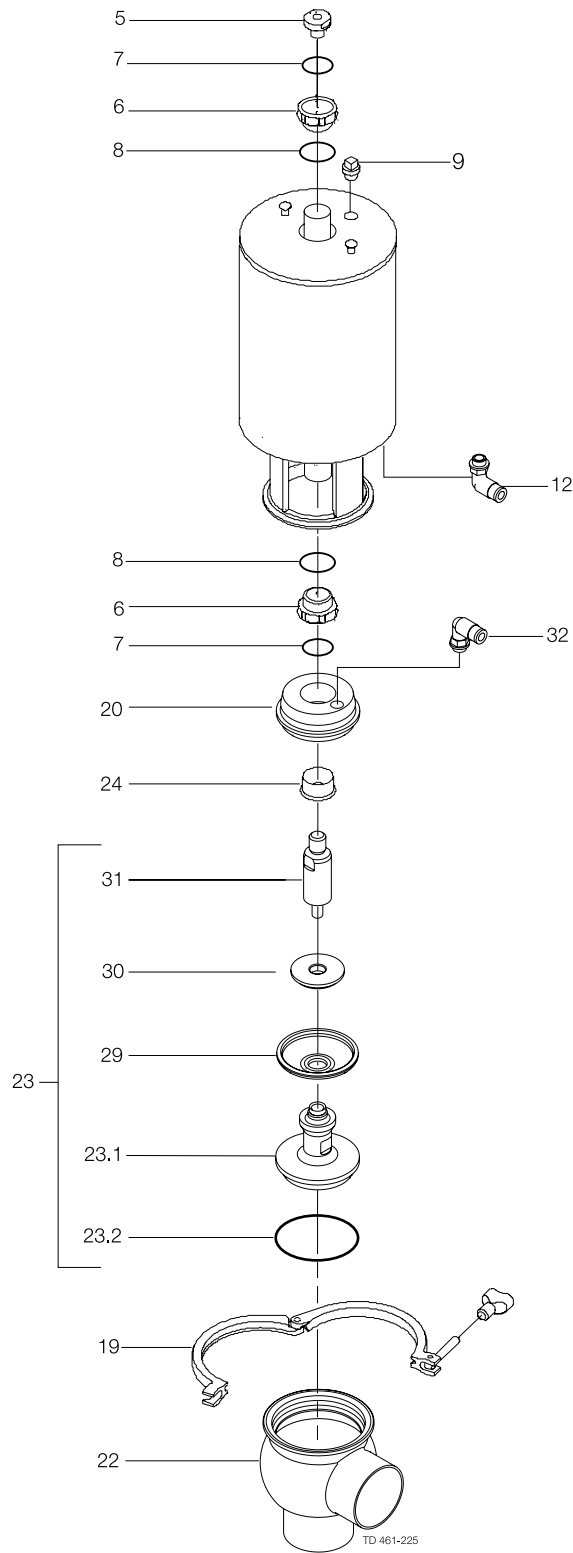

TD 461-225

Pos.	Qty	Denomination	1"	1½"	2"
Actuator					
		Actuator, complete (NO)	9613-1548-31	9613-1548-31	9613-1548-32
		Actuator, complete (NC)	9613-1548-36	9613-1548-36	9613-1548-37
		Actuator, complete (A/A).....	9613-1548-41	9613-1548-41	9613-1548-42
	5	Adapter	9613-1274-01	9613-1274-01	9613-1274-01
☐	6	Bushing.....			
☐	7	O-ring.....			
☐	8	O-ring.....			
	9	Plug	9613-4141-01	9613-4141-01	9613-4141-01
	12	Air fitting.....	9611-99-4682	9611-99-4682	9611-99-4682
Clamp					
	19	Clamp	9612-9393-16	9612-9393-16	9612-9393-17
Bonnet					
	20	Bonnet	9613-1427-01	9613-1427-01	9613-1428-01
	24	Bushing.....	9613-1250-02	9613-1250-02	9613-1250-02
Valve Body					
	22	Valve body, lower, 2 ports, clamp	9613-1616-01	9613-1616-03	9613-1616-05
		Valve body, lower, 3 ports, clamp	9613-1616-02	9613-1616-04	9613-1616-06
		Valve body, lower 2 ports, weld	9613-1395-13	9613-1395-15	9613-1395-17
		Valve body, lower 3 ports, weld	9613-1395-14	9613-1395-16	9613-1395-18
Valve Plug					
	23	Plug, shut off, complete, EPDM (standard)	9613-1599-01	9613-1599-02	9613-1599-03
		Plug, shut off, complete, HNBR.....	9613-1599-13	9613-1599-14	9613-1599-15
		Plug, shut off, complete, FPM	9613-1599-25	9613-1599-26	9613-1599-27
	23.1	Plug, shut off.....	9613-1435-01	9613-1445-01	9613-1434-01
▲	23.2	Plug seal, EPDM (standard)			
		Plug seal, HNBR			
		Plug seal, FPM			
▲	29	Diaphragm	9613-1469-01	9613-1469-01	9613-1470-01
	30	Disc for diaphragm.....	9613-1440-01	9613-1440-01	9613-1441-01
	31	Upper spindle.....	9613-1446-01	9613-1446-01	9613-1433-01
	32	Air fitting.....	9611-99-4682	9611-99-4682	9611-99-4682

Recommended spare parts

Service kits					
☐		Service kit, actuator.....	9611-92-6500	9611-92-6500	9611-92-6500
▲		Service kit, EPDM.....	9611-92-6543	9611-92-6544	9611-92-6545
▲		Service kit, HNBR.....	9611-92-6549	9611-92-6550	9611-92-6551
▲		Service kit, FPM	9611-92-6555	9611-92-6556	9611-92-6557

Parts marked with ☐ are included in the service kits (actuator)

Parts marked with ▲ are included in the service kits (product wetted parts)

Tool for bushing (pos. 24) 9613-1609-01