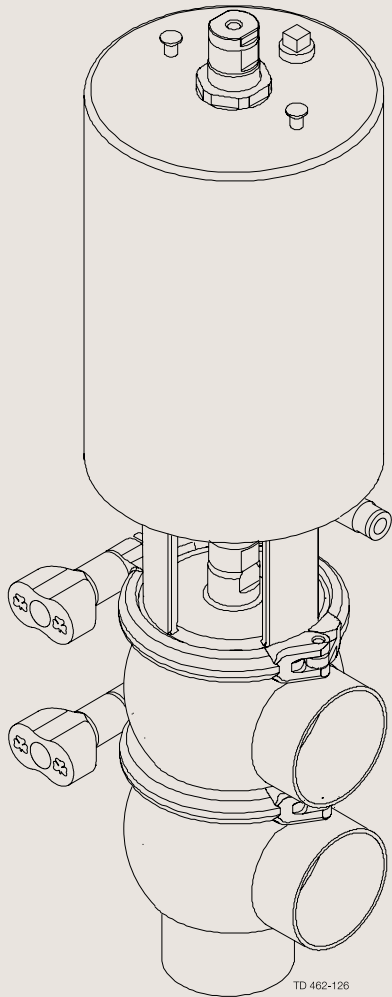

Spare Parts

Unique 7000 Series

Pos.	Qty	Denomination	1"	1½"	2"
Actuator					
		Actuator, complete (NO)	9613-1548-31	9613-1548-31	9613-1548-32
		Actuator, complete (NC)	9613-1548-36	9613-1548-36	9613-1548-37
		Actuator, complete (A/A).....	9613-1548-41	9613-1548-41	9613-1548-42
	5	Adapter	9613-1274-01	9613-1274-01	9613-1274-01
☐	6	Bushing.....			
☐	7	O-ring.....			
☐	8	O-ring.....			
	9	Plug	9613-4141-01	9613-4141-01	9613-4141-01
	12	Air fitting	9611-99-4682	9611-99-4682	9611-99-4682
Clamp					
	19	Clamp	9612-9393-16	9612-9393-16	9612-9393-17
Bonnet					
	20	Bonnet	9613-1271-02	9613-1271-02	9613-1271-03
▲	21	O-ring, EPDM (standard)			
		O-ring, NBR			
		O-ring, FPM			
	24	Bushing.....	9613-1250-02	9613-1250-02	9613-1250-02
▲	25	Lip seal, EPDM (standard)			
		Lip seal, NBR			
		Lip seal, FPM			
Valve Body					
	22	Valve body, lower, 2 ports, clamp	9613-1616-01	9613-1616-03	9613-1616-05
		Valve body, lower, 3 ports, clamp	9613-1616-02	9613-1616-04	9613-1616-06
		Valve body, lower 2 ports, weld	9613-1395-13	9613-1395-15	9613-1395-17
		Valve body, lower 3 ports , weld	9613-1395-14	9613-1395-16	9613-1395-18
Valve Plug					
	36	Plug, shut off, complete.....	9613-1558-01	9613-1558-02	9613-1558-03
	36.1	Plug, shut off.....	9613-1473-01	9613-1511-01	9613-1511-02
▲	36.2	Plug seal, PTFE			