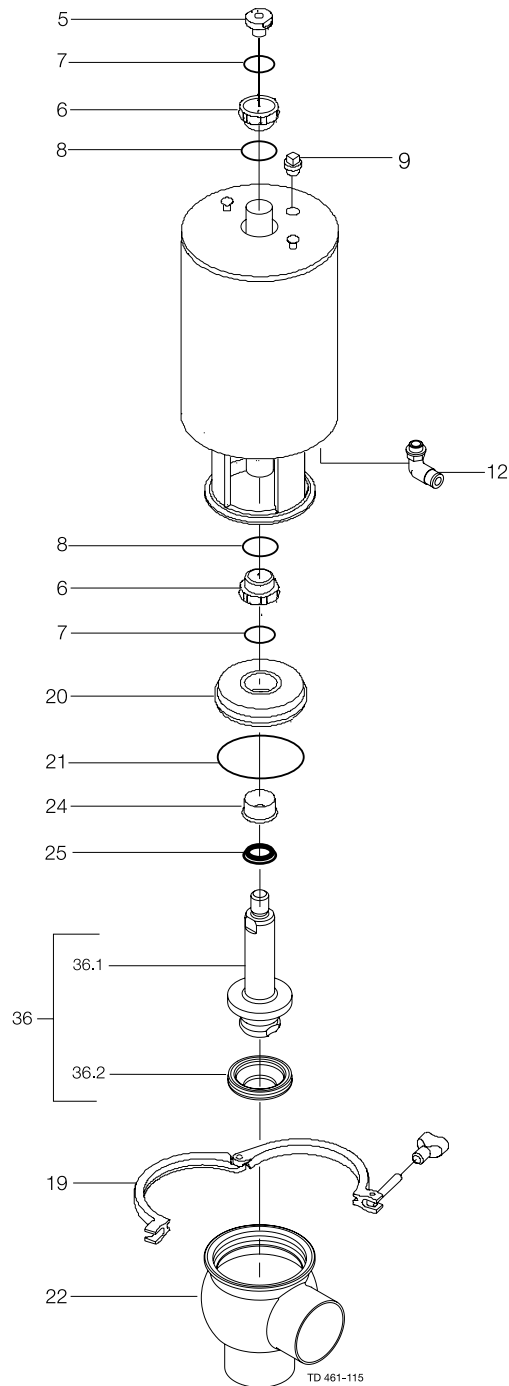

Spare Parts

Unique 7000 Series

Pos.	Qty	Denomination	1"	1½"	2"
Actuator					
		Actuator, complete (NO)	9613-1548-31	9613-1548-31	9613-1548-32
		Actuator, complete (NC)	9613-1548-36	9613-1548-36	9613-1548-37
		Actuator, complete (A/A).....	9613-1548-41	9613-1548-41	9613-1548-42
	5	Adapter	9613-1274-01	9613-1274-01	9613-1274-01
☐	6	Bushing.....			
☐	7	O-ring.....			
☐	8	O-ring.....			
	9	Plug	9613-4141-01	9613-4141-01	9613-4141-01
	12	Air fitting	9611-99-4682	9611-99-4682	9611-99-4682
Clamp					
	19	Clamp	9612-9393-16	9612-9393-16	9612-9393-17
Bonnet					
	20	Bonnet	9613-1271-02	9613-1271-02	9613-1271-03
▲	21	O-ring, EPDM (standard)			
		O-ring, NBR			
		O-ring, FPM			
	24	Bushing.....	9613-1250-02	9613-1250-02	9613-1250-02
▲	25	Lip seal, EPDM (standard)			
		Lip seal, NBR			
		Lip seal, FPM			
Valve Body					
	22	Valve body, lower, 2 ports, clamp	9613-1616-01	9613-1616-03	9613-1616-05
		Valve body, lower, 3 ports, clamp	9613-1616-02	9613-1616-04	9613-1616-06
		Valve body, lower 2 ports, weld	9613-1395-13	9613-1395-15	9613-1395-17
		Valve body, lower 3 ports , weld	9613-1395-14	9613-1395-16	9613-1395-18
Valve Plug					
	36	Plug, shut off, complete.....	9613-1558-01	9613-1558-02	9613-1558-03
	36.1	Plug, shut off.....	9613-1473-01	9613-1511-01	9613-1511-02
▲	36.2	Plug seal, PTFE			