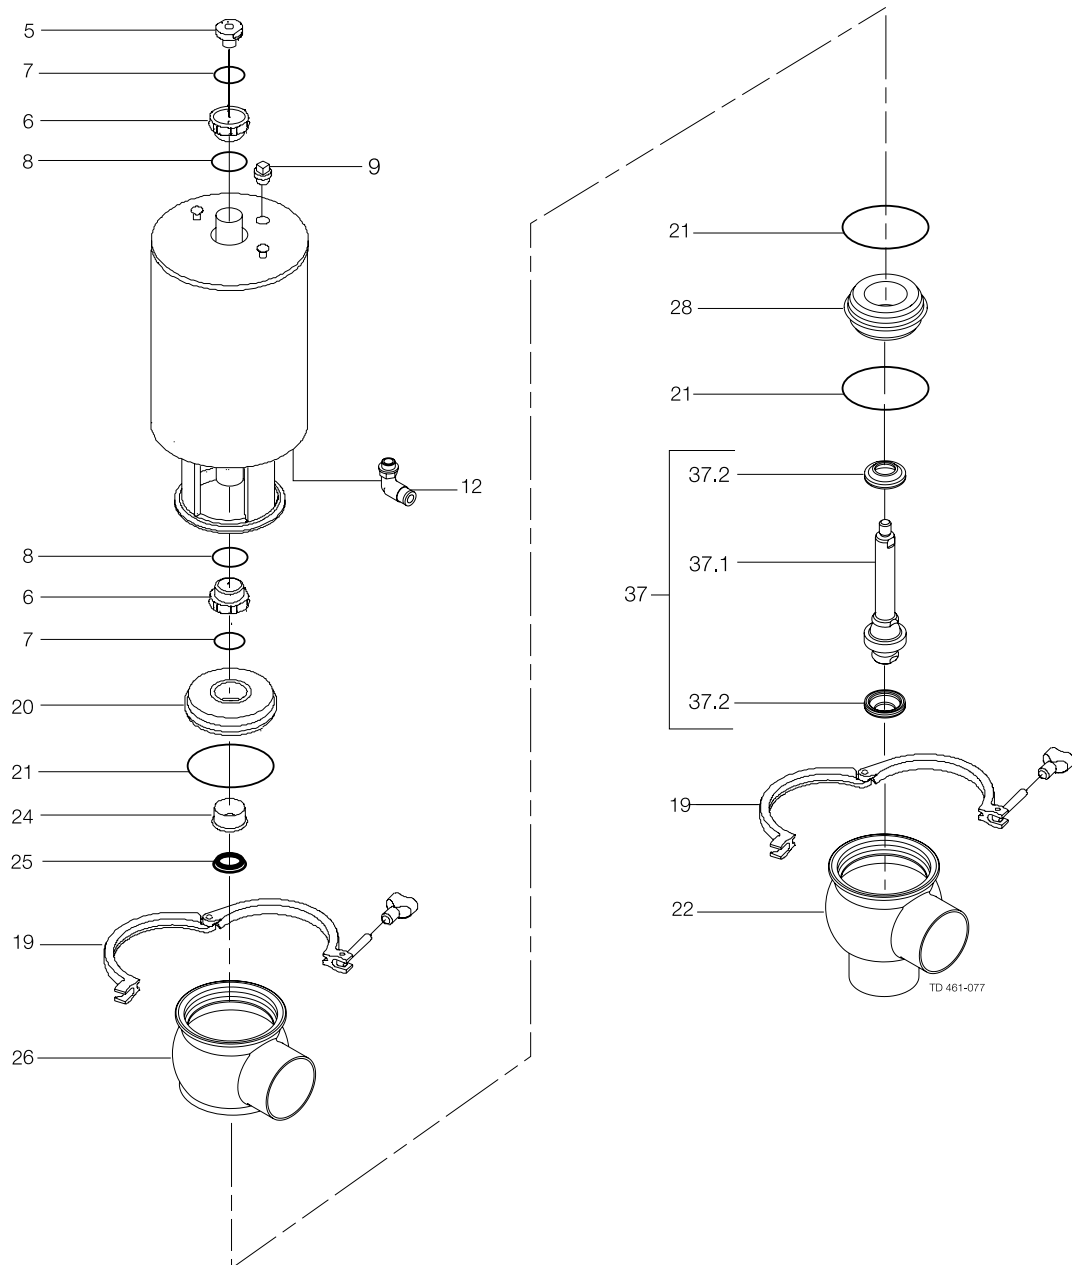

Pos.	Qty	Denomination	2½"	3"	4"
Actuator					
		Actuator, complete (NO)	9613-1548-33	9613-1548-34	9613-1548-35
		Actuator, complete (NC)	9613-1548-38	9613-1548-39	9613-1548-40
		Actuator, complete (A/A).....	9613-1548-43	9613-1548-44	9613-1548-45
	5	Adapter	9613-1274-01	9613-1274-01	9613-1274-01
☐	6	Bushing.....			
☐	7	O-ring.....			
☐	8	O-ring.....			
	9	Plug	9613-4141-01	9613-4141-01	9613-4141-01
	12	Air fitting	9611-99-4682	9611-99-4682	9611-99-4682
Clamp					
	19	Clamp	9612-9393-18	9612-9393-19	9612-9393-20
Bonnet					
	20	Bonnet	9613-1271-04	9613-1271-05	9613-1271-06
▲	21	O-ring, EPDM (standard)			
	3	O-ring, NBR			
	3	O-ring, FPM			
	24	Bushing	9613-1250-02	9613-1250-02	9613-1250-02
▲	25	Lip seal, EPDM (standard)			
	1	Lip seal, NBR			
	1	Lip seal, FPM			
Seat					
	28	Seat	9613-1275-04	9613-1275-05	9613-1275-06
Valve Body					
	26	Valve body, upper, 1 port, clamp	9613-1615-07	9613-1615-09	9613-1615-11
	1	Valve body, upper, 2 ports, clamp.....	9613-1615-08	9613-1615-10	9613-1615-12
	1	Valve body, upper, 1 port, weld	9613-1393-19	9613-1393-21	9613-1393-23
	1	Valve body, upper, 2 ports, weld.....	9613-1393-20	9613-1393-22	9613-1393-24
	22	Valve body, lower, 2 ports, clamp	9613-1616-07	9613-1616-09	9613-1616-11
	1	Valve body, lower, 3 ports, clamp	9613-1616-08	9613-1616-10	9613-1616-12
	1	Valve body, lower, 2 ports, weld	9613-1395-19	9613-1395-21	9613-1395-23
	1	Valve body, lower, 3 ports, weld	9613-1395-20	9613-1395-22	9613-1395-24
Valve Plug					
	37	Plug, change over, complete	9613-1555-04	9613-1555-05	9613-1555-06
	37.1	Plug, change over	9613-1554-03	9613-1554-04	9613-1554-05
▲	37.2	Plug seal, PTFE.....			

Recommended spare parts

Service kits					
☐		Service kit, actuator.....	9611-92-6500	9611-92-6500	9611-92-6500
▲		Service kit, EPDM.....	9611-92-6635	9611-92-6636	9611-92-6637
▲		Service kit, HNBR.....	9611-92-6640	9611-92-6641	9611-92-6642
▲		Service kit, FPM	9611-92-6645	9611-92-6646	9611-92-6647

Parts marked with ☐ are included in the service kits (actuator)

Parts marked with ▲ are included in the service kits (product wetted parts)

Tool for bushing (pos. 24) 9613-1609-01