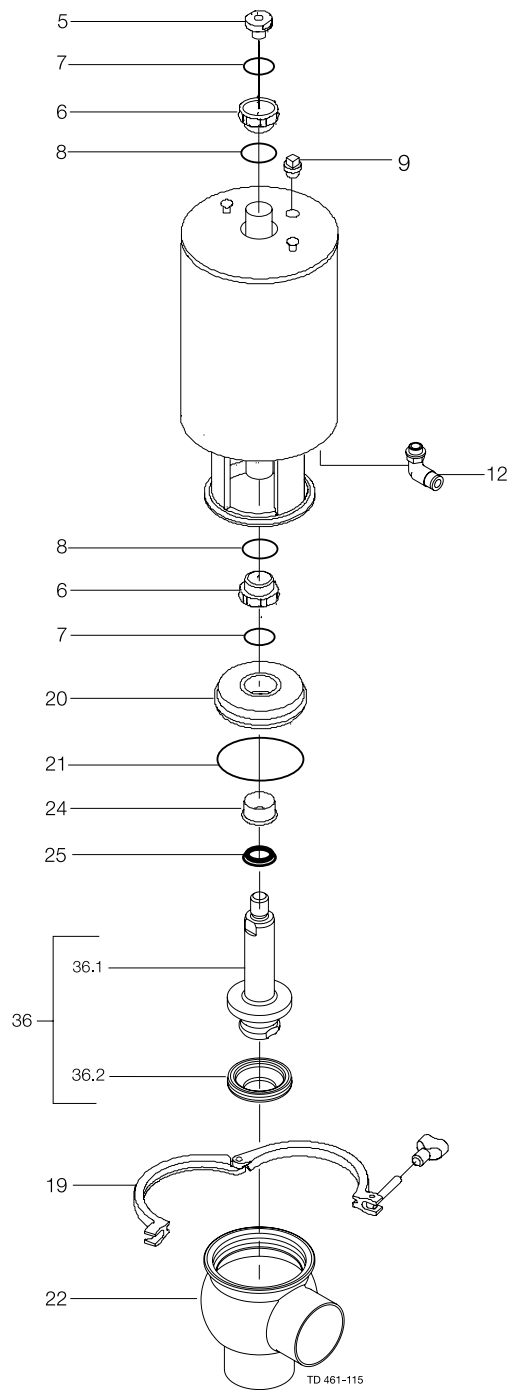

Parts marked with ☐ are included in the service kits (actuator)

Parts marked with ▲ are included in the service kits (product wetted parts)

Tool for bushing (pos. 24) 9613-1609-01

Pos.	Qty	Denomination	2½"	3"	4"
Actuator					
		Actuator, complete (NO)	9613-1548-33	9613-1548-34	9613-1548-35
		Actuator, complete (NC)	9613-1548-38	9613-1548-39	9613-1548-40
		Actuator, complete (A/A).....	9613-1548-43	9613-1548-44	9613-1548-45
	5	Adapter	9613-1274-01	9613-1274-01	9613-1274-01
☐	6	Bushing.....			
☐	7	O-ring.....			
☐	8	O-ring.....			
	9	Plug	9613-4141-01	9613-4141-01	9613-4141-01
	12	Air fitting	9611-99-4682	9611-99-4682	9611-99-4682
Clamp					
	19	Clamp	9612-9393-18	9612-9393-19	9612-9393-20
Bonnet					
	20	Bonnet	9613-1271-04	9613-1271-05	9613-1271-06
▲	21	O-ring, EPDM (standard)			
		O-ring, NBR			
		O-ring, FPM			
	24	Bushing.....	9613-1250-02	9613-1250-02	9613-1250-02
▲	25	Lip seal, EPDM (standard)			
		Lip seal, NBR			
		Lip seal, FPM			
Valve Body					
	22	Valve body, lower, 2 ports, clamp	9613-1616-07	9613-1616-09	9613-1616-11
		Valve body, lower, 3 ports, clamp	9613-1616-08	9613-1616-10	9613-1616-12
		Valve body, lower, 2 ports, weld	9613-1395-19	9613-1395-21	9613-1395-23
		Valve body, lower, 3 ports, weld	9613-1395-20	9613-1395-22	9613-1395-24
Valve Plug					
	36	Plug, shut off, complete.....	9613-1558-04	9613-1558-05	9613-1558-06
	36.1	Plug, shut off,	9613-1511-03	9613-1511-04	9613-1511-05
▲	36.2	Plug seal, PTFE.....			