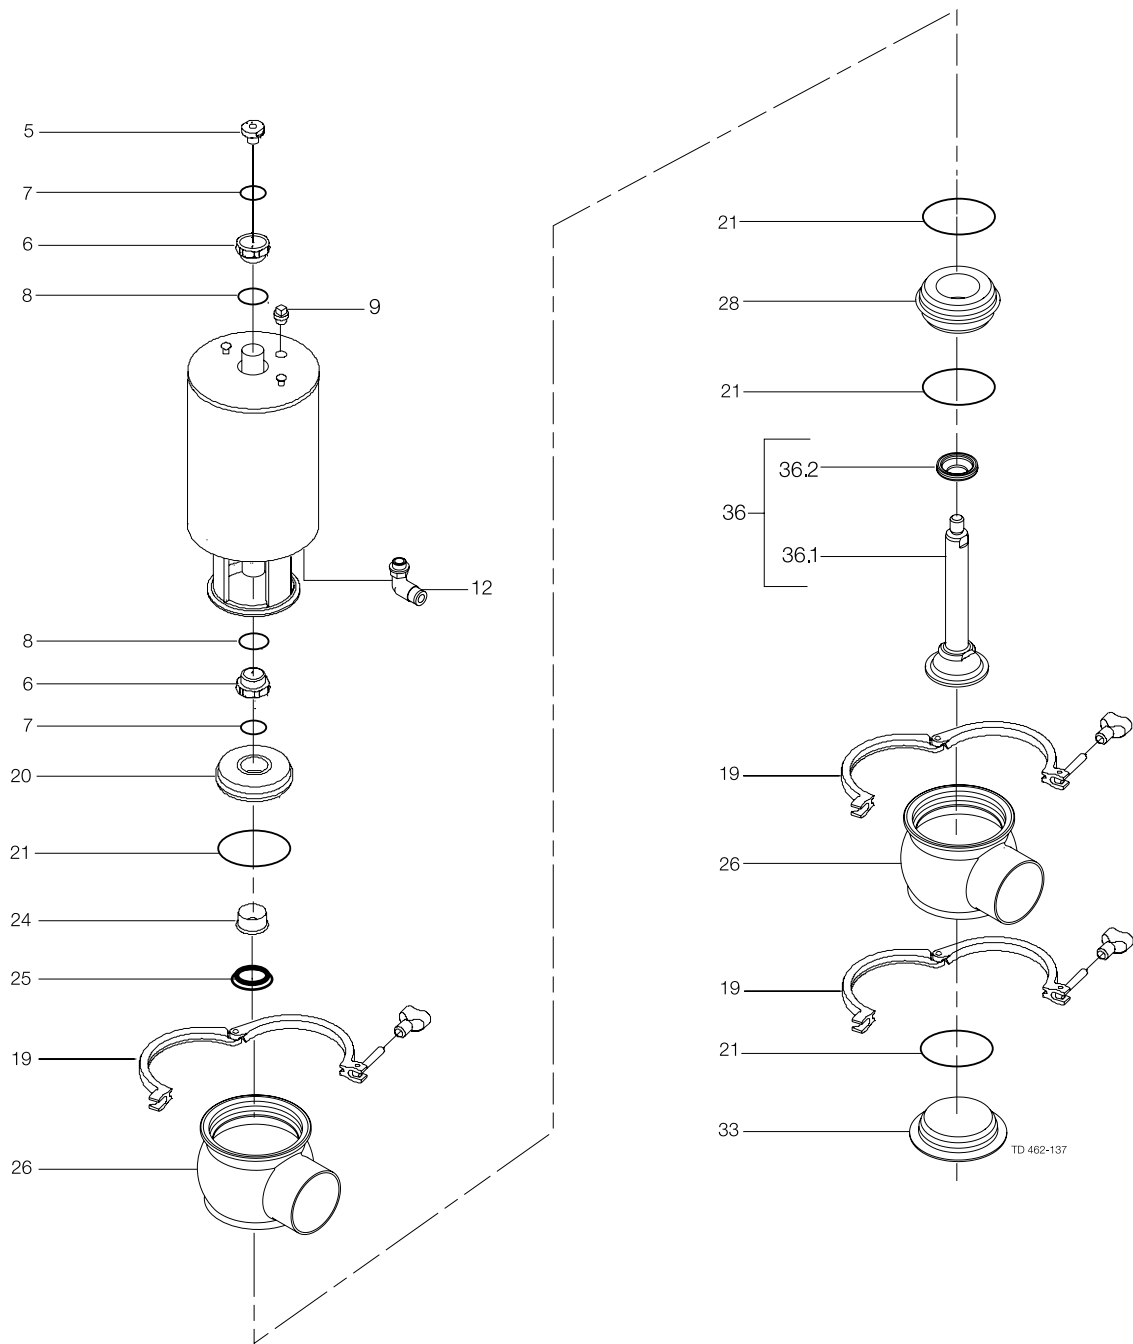

Pos.	Qty	Denomination	1½"	2"
Actuator				
		Actuator, complete (NO-RA)	9613-1548-36	9613-1548-37
		Actuator, complete (NC-RA)	9613-1548-31	9613-1548-32
		Actuator, complete (A/A).....	9613-1548-41	9613-1548-42
	5	Adapter	9613-1274-01	9613-1274-01
☐	6	Bushing.....		
☐	7	O-ring.....		
☐	8	O-ring.....		
	9	Plug	9613-4141-01	9613-4141-01
	12	Air fitting	9611-99-4682	9611-99-4682
Clamp				
	19	Clamp	9612-9393-16	9612-9393-17
Bonnet				
	20	Bonnet	9613-1271-02	9613-1271-03
▲	21	O-ring, EPDM (standard)		
		O-ring, NBR		
		O-ring, FPM		
	24	Bushing.....	9613-1250-02	9613-1250-02
▲	25	Lip seal, EPDM (standard)		
		Lip seal, NBR		
		Lip seal, FPM		
	33	Lower bonnet	9613-1301-02	9613-1301-03
Seat				
	28	Seat	9613-1275-02	9613-1275-03
Valve Body				
	26	Valve body, upper, 1 port, clamp	9613-1615-03	9613-1615-05
		Valve body, upper, 2 ports, clamp.....	9613-1615-04	9613-1615-06
		Valve body, upper, 1 port, weld.....	9613-1393-15	9613-1393-17
		Valve body, upper, 2 ports, weld.....	9613-1393-16	9613-1393-18
Valve Plug				
	36	Plug, shut off RA, complete	9613-1608-02	9613-1608-03
	36.1	Plug, shut off RA	9613-1607-01	9613-1607-02
▲	36.2	Plug seal, PTFE		

Recommended spare parts

Service kits				
☐		Service kit, actuator.....	9611-92-6500	9611-92-6500
▲		Service kit, EPDM.....	9611-92-6648	9611-92-6649
▲		Service kit, HNBR.....	9611-92-6653	9611-92-6654
▲		Service kit, FPM	9611-92-6658	9611-92-6659

Parts marked with ☐ are included in the service kits (actuator)

Parts marked with ▲ are included in the service kits (product wetted parts)

Tool for bushing (pos. 24) 9613-1609-01