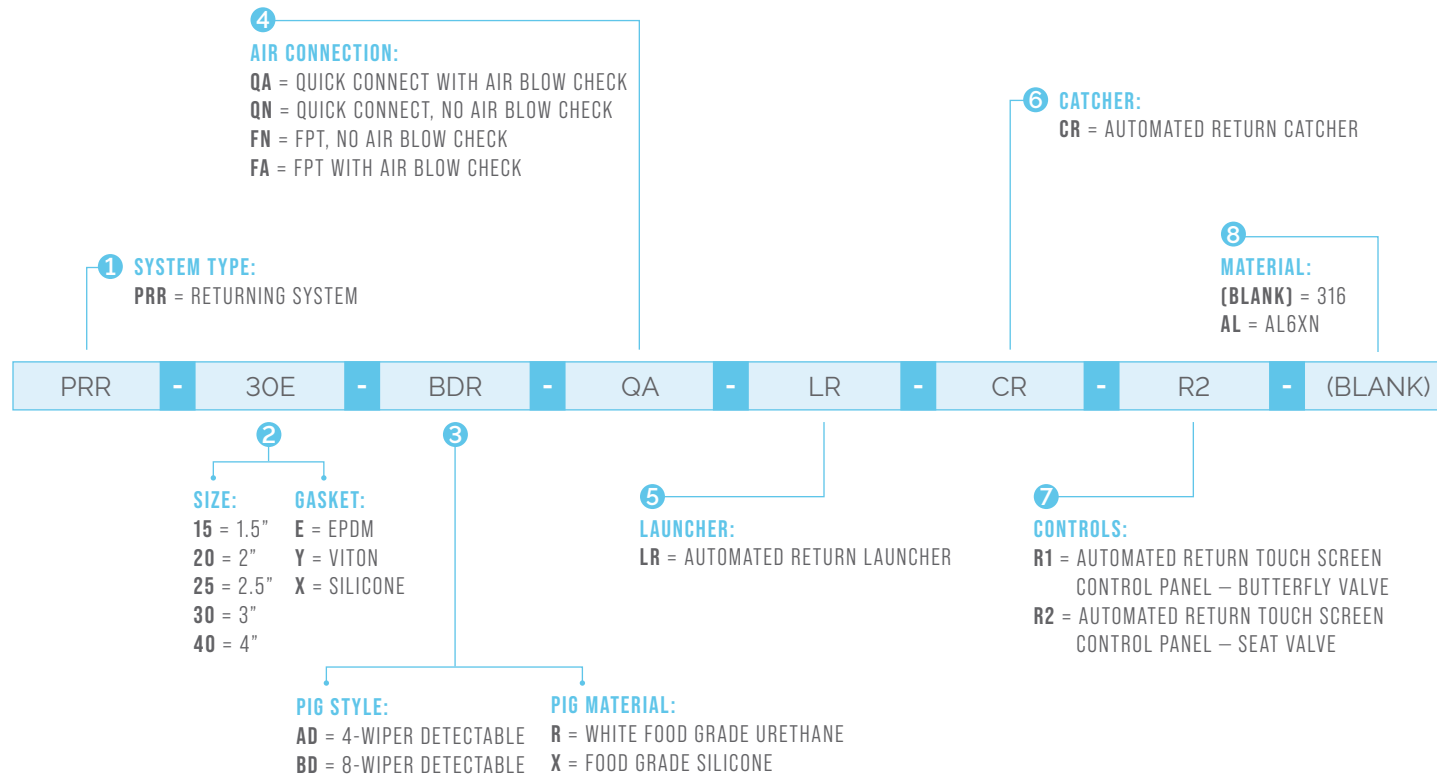

PRODUCT RECOVERY RETURNING SYSTEM

PART NUMBER ORDERING GUIDE

CSIDESIGNS.COM | +1.417.831.1411 | SALES@CSIDESIGNS.COM
 SPRINGFIELD, MO | GRAND PRAIRIE, TX | DURHAM, NC | FRESNO, CA