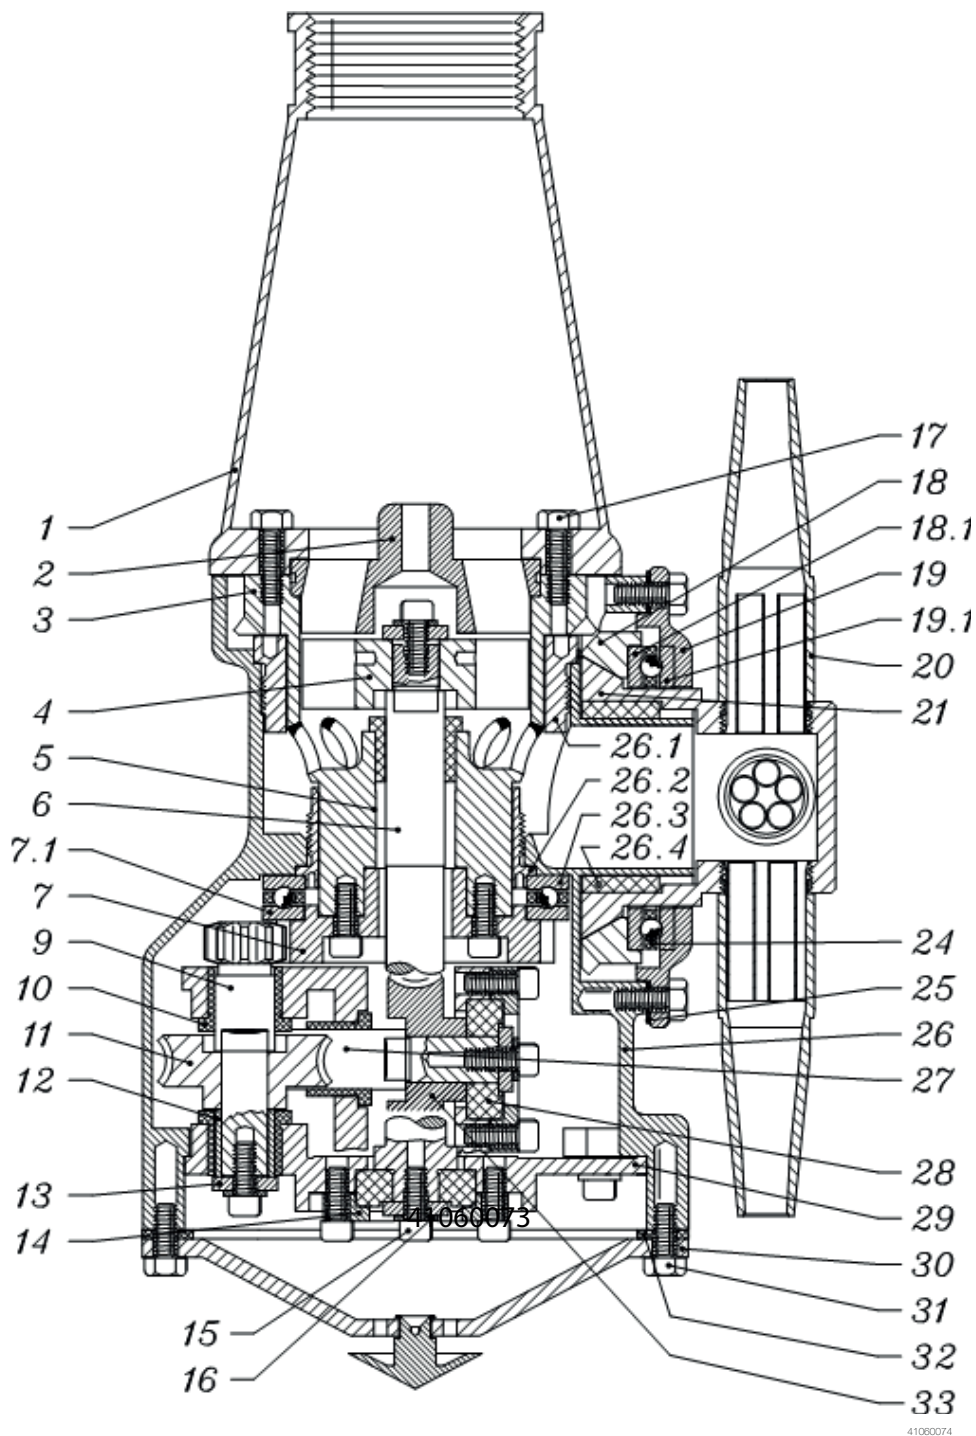

Not manufactured anymore

Cross sectional drawing, Toftejorg TZ-74

41060074

Alfa Laval Toftejorg TZ-74
Part lists, drawings, service kits and tools

Pos	Qty	Denomination	Item no.	Material	Remarks
1	☐	1 Top Cone, 1½" BSP	TE21D500	Stainless steel	Spare part
	☐	1 Top Cone, 1½" NPT	TE21D501	Stainless steel	Spare part
	☐	1 Top Cone, 2" NPT	TE21D511	Stainless steel	Spare part
2	☐	1 Guide, 100%	TE703	Stainless steel	Spare part
	☐	1 Guide ring, 0%	TE8030	Stainless steel	Spare part
3		1 Stem	TE21B526	Stainless steel	Spare part
4		1 Impeller, 100%	TE705	Stainless steel	Spare part
5	◆◆	1 Main bush	TE21A525	Polymer	Wear part
6	◆	1 Turbine shaft	TE411K	Stainless steel	Wear part
7		1 Gear wheel w. ball race	TE71213	Stainless steel	Spare part
7.1	◆	1 Ball race	TE8261	Stainless steel	Wear part
9		1 Pinion	TE814	Stainless steel	Spare part
10	◆◆	3 Collar bush	TE21A585	Polymer	Wear part
11	◆◆	1 Worm wheel w. reinforcem.	TE21A367	Polymer	Wear part
12		1 Journal	TE817	Stainless steel	Spare part
13		4 Washer	TE719A	Stainless steel	Spare part
14		2 Bearing cover	TE731	Stainless steel	Spare part
15	22	Screw	TE118	Stainless steel	Spare part
16	8	Spring washer	TE156	Stainless steel	Spare part
17	6	Hex Screw	TE402H	Stainless steel	Spare part
18		1 Bevel gear w. ball race	TE722S	Stainless steel	Spare part
18.1	◆	1 Ball race	TE8261	Stainless steel	Wear part
19		1 Hub cover w. ball race	TE21D340	Stainless steel	Spare part
19.1	◆	1 Ball race	TE8261	Stainless steel	Wear part
20	☐	4 Nozzle, ø6 mm	TE50A006	Stainless steel	Spare part
	☐	4 Nozzle, ø7 mm	TE50A007	Stainless steel	Spare part
	☐	4 Nozzle, ø8 mm	TE50A008	Stainless steel	Spare part
	☐	2 Nozzle, ø10 mm	TE50A010	Stainless steel	Spare part
20.1		2 Plug	TE50A000	Stainless steel	Spare part
21		1 Hub	TE21C536	Stainless steel	Spare part
24	◆	2 Ball retainer w. balls	TE21A380	Polymer/Stain- less steel	Spare part
25		1 Hub gasket	TE21D562	Polymer/elas- tomer	Spare part
26		1 Body	TE727Z4	Stainless steel	Not available
26.1		1 Main collar upper	TE21B520	Polymer	Wear part
26.2		1 Main collar lower	TE21B521	Polymer	Wear part
26.3	◆	1 Ball race	TE8261	Stainless steel	Wear part
26.4	◆	1 Hub collar	TE21D522	Polymer	Wear part
27	◆	1 Horizontal shaft	TE828Z	Stainless steel	Wear part
28	◆◆	2 Slide bearing	TE21A570	Polymer	Wear part
29		1 Gear frame	TE730	Stainless steel	Spare part
30		1 Bottom cover compl.	TE21D350	Stainless steel	Spare part
31	10	Hex Screw	TE421H	Stainless steel	Spare part
32		1 Bottom gasket	TE21D563	Polymer/elas- tomer	Spare part
33	◆◆	1 Worm wheel w. reinforcem.	TE21A367	Polymer	Wear part

Service kits

Minor service kit	TE21D299
Major service kit	TE21D286

Parts marked with ◆ are included in the Minor Service Kit standard: TE21D299

Parts marked with ◆ are included in the Major Service Kit standard: TE21D286

The machine can be delivered with ATEX certification.

☐ Configuration according to delivery note/order.

*Note: Position 26 is not sold as single spare part component. Only sold as part of a machine maintenance/repair order. For further information please contact Alfa Laval Customer Support.