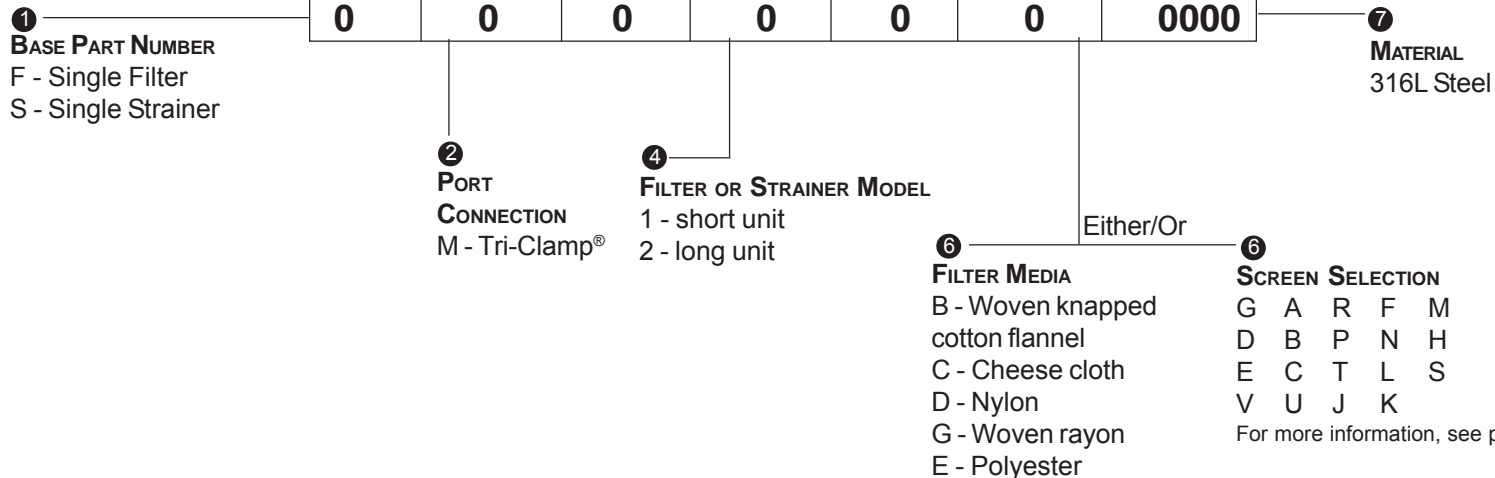

Streamline™ Ordering Information

STREAMLINE™ Sample Part Number

Central States Industrial
 2700 Partnership Boulevard
 Springfield, MO 65803
 800.654.5635
<http://www.csidesigns.com>

⑤ SIZE OF END CONNECTION

- 1 - 1" Tube OD (25.4mm)
- 1½ - 1½" Tube OD (38.1mm)
- 2 - 2½" Tube OD (50.8mm)
- 2½ - 2½" Tube OD (63.5mm)
- 3" - 3" Tube OD (76.2mm)

③ SIDE-ENTRY
 S - Side-Entry Port
 (Leave blank for standard port)