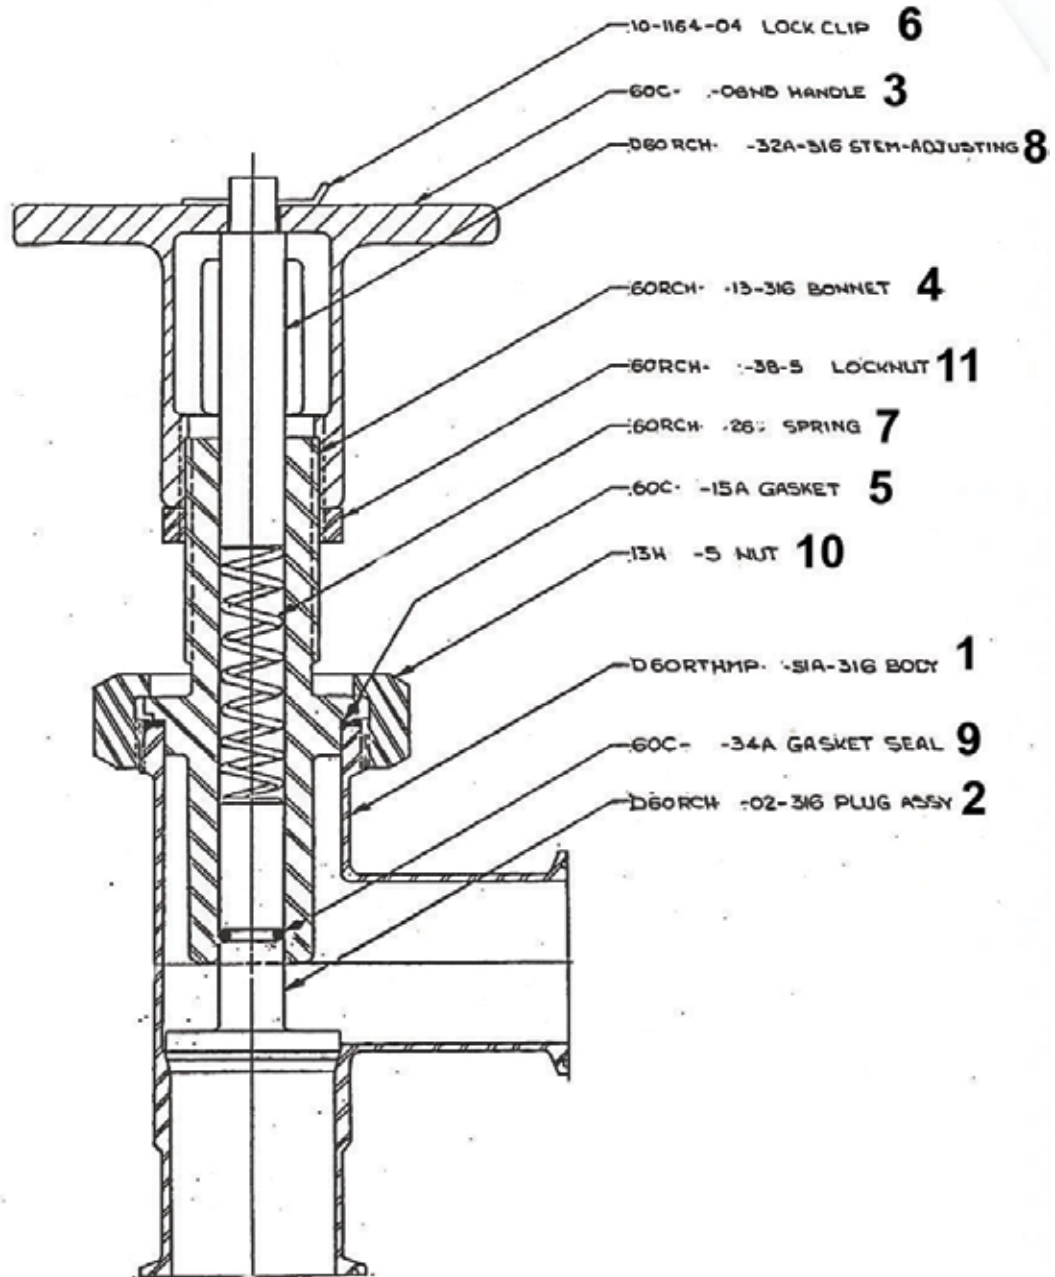

D60RTHMP Relief Valve

Central States Industrial  
 2700 Partnership Boulevard  
 Springfield, MO 65803  
 800.654.5635  
<http://www.csidesigns.com>

Pos.	Qty.	Description	1"	1½"	2"	2½"	3"
1	1	Body .....	n/a	n/a	n/a	n/a	n/a
2	1	Stem .....	620406	620408	620412	620416	620418
3	1	Handle .....	720756	722115	722115	724287	724287
4	1	Bonnet .....	620130	622246	623192	620003	620646
5	1 x	Gasket .....	299013	299014	299015	299016	299017
6	1	Clip .....	628530	628531	628531	628531	628531
7	1	Spring .....	620929	622256	623489	624403	625388
		Standard Spring Pressure Range (psi) .....	5-15	5-25	5-25	5-25	5-25
8	1	Adj Stem .....	620233	620243	620243	620355	620375
9	1 x	O ring-Buna .....	299056	299057	299057	299057	299060
9	1 x	O ring-SFY .....	290011	290010	290010	290010	290161
10	1	Hex Nut .....	010221	011250	012350	013236	014265
11	1	Lock Nut .....	020170	622204	622204	622205	622205
<b>Additional Spring Ranges</b>							
7	1	Spring (A) .....	620933	622258	623482	624391	625383
		Pressure Range (psi) .....	20-35	20-35	20-35	20-35	25-45
7	1	Spring (B) .....	620935	622248	623491	624410	625961
		Pressure Range (psi) .....	30-50	30-50	30-50	40-60	40-60
7	1	Spring (C) .....	620936	622245	624116	---	---
		Pressure Range (psi) .....	40-60	2-8	50-70		
7	1	Spring (D) .....	620939	622244	629645	---	625415
		Pressure Range (psi) .....	60-75	75-85	85		75
7	1	Spring (E) .....	---	622241	---	---	---
		Pressure Range (psi) .....		50-75			
x included in service kits							
		Service Kit Buna .....	9613990626	9613990628	9613990630	9613990632	9613990634
		Service Kit SFY .....	9613990627	9613990629	9613990631	9613990633	9613990635