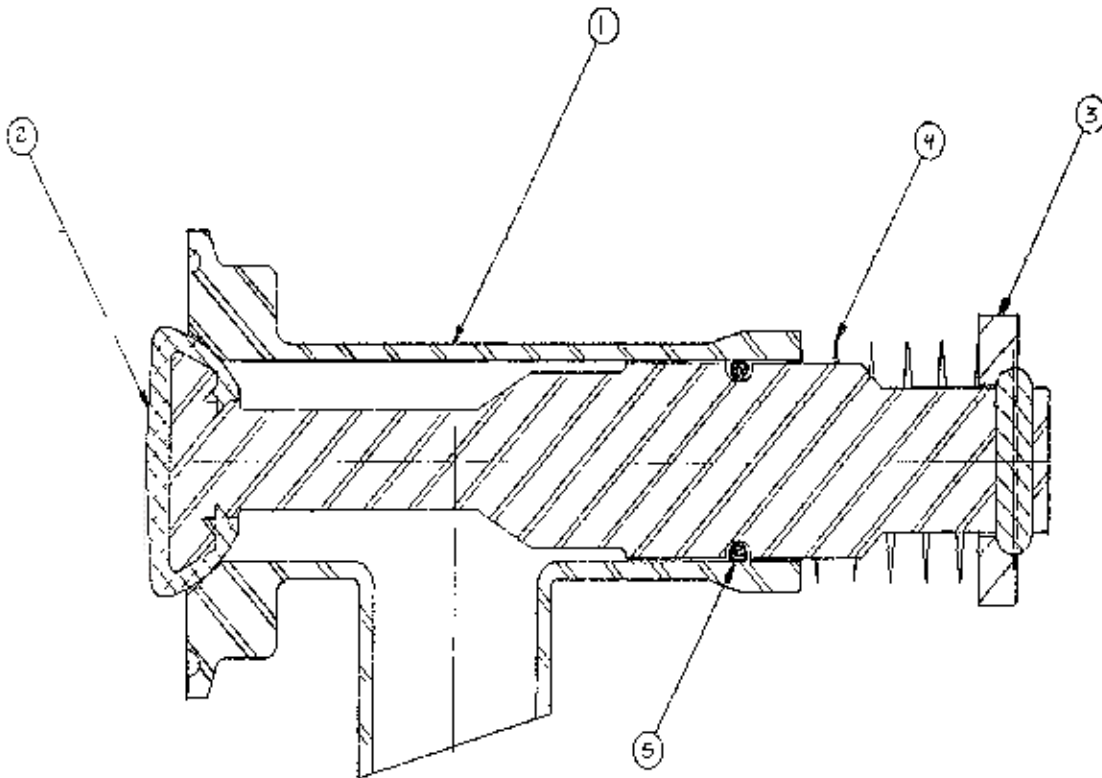

A30SMP Sample Valve

Central States Industrial
2700 Partnership Boulevard
Springfield, MO 65803
800.654.5635
<http://www.csidesigns.com>

Pos.	Qty.	Description	1½"	2"	3"
1	1	Body	n/a	n/a	n/a
2	1	Stem & Seat Buna	620033	620033	620033
2	1	Stem & Seat SFY	318825	318825	318825
3	1 x	Spring Retainer	620769	620769	620769
4	1 x	Spring	620768	620768	620768
5	1 x	O Ring Buna	296257	296257	296257
5	1 x	O Ring SFY	290173	290173	290173

x included in service kits

Service Kit Buna 9613990620

Service Kit SFY 9613990621

CSIDESIGNS.COM | +1.417.831.1411 | SALES@CSIDESIGNS.COM
SPRINGFIELD, MO | GRAND PRAIRIE, TX | DURHAM, NC | FRESNO, CA