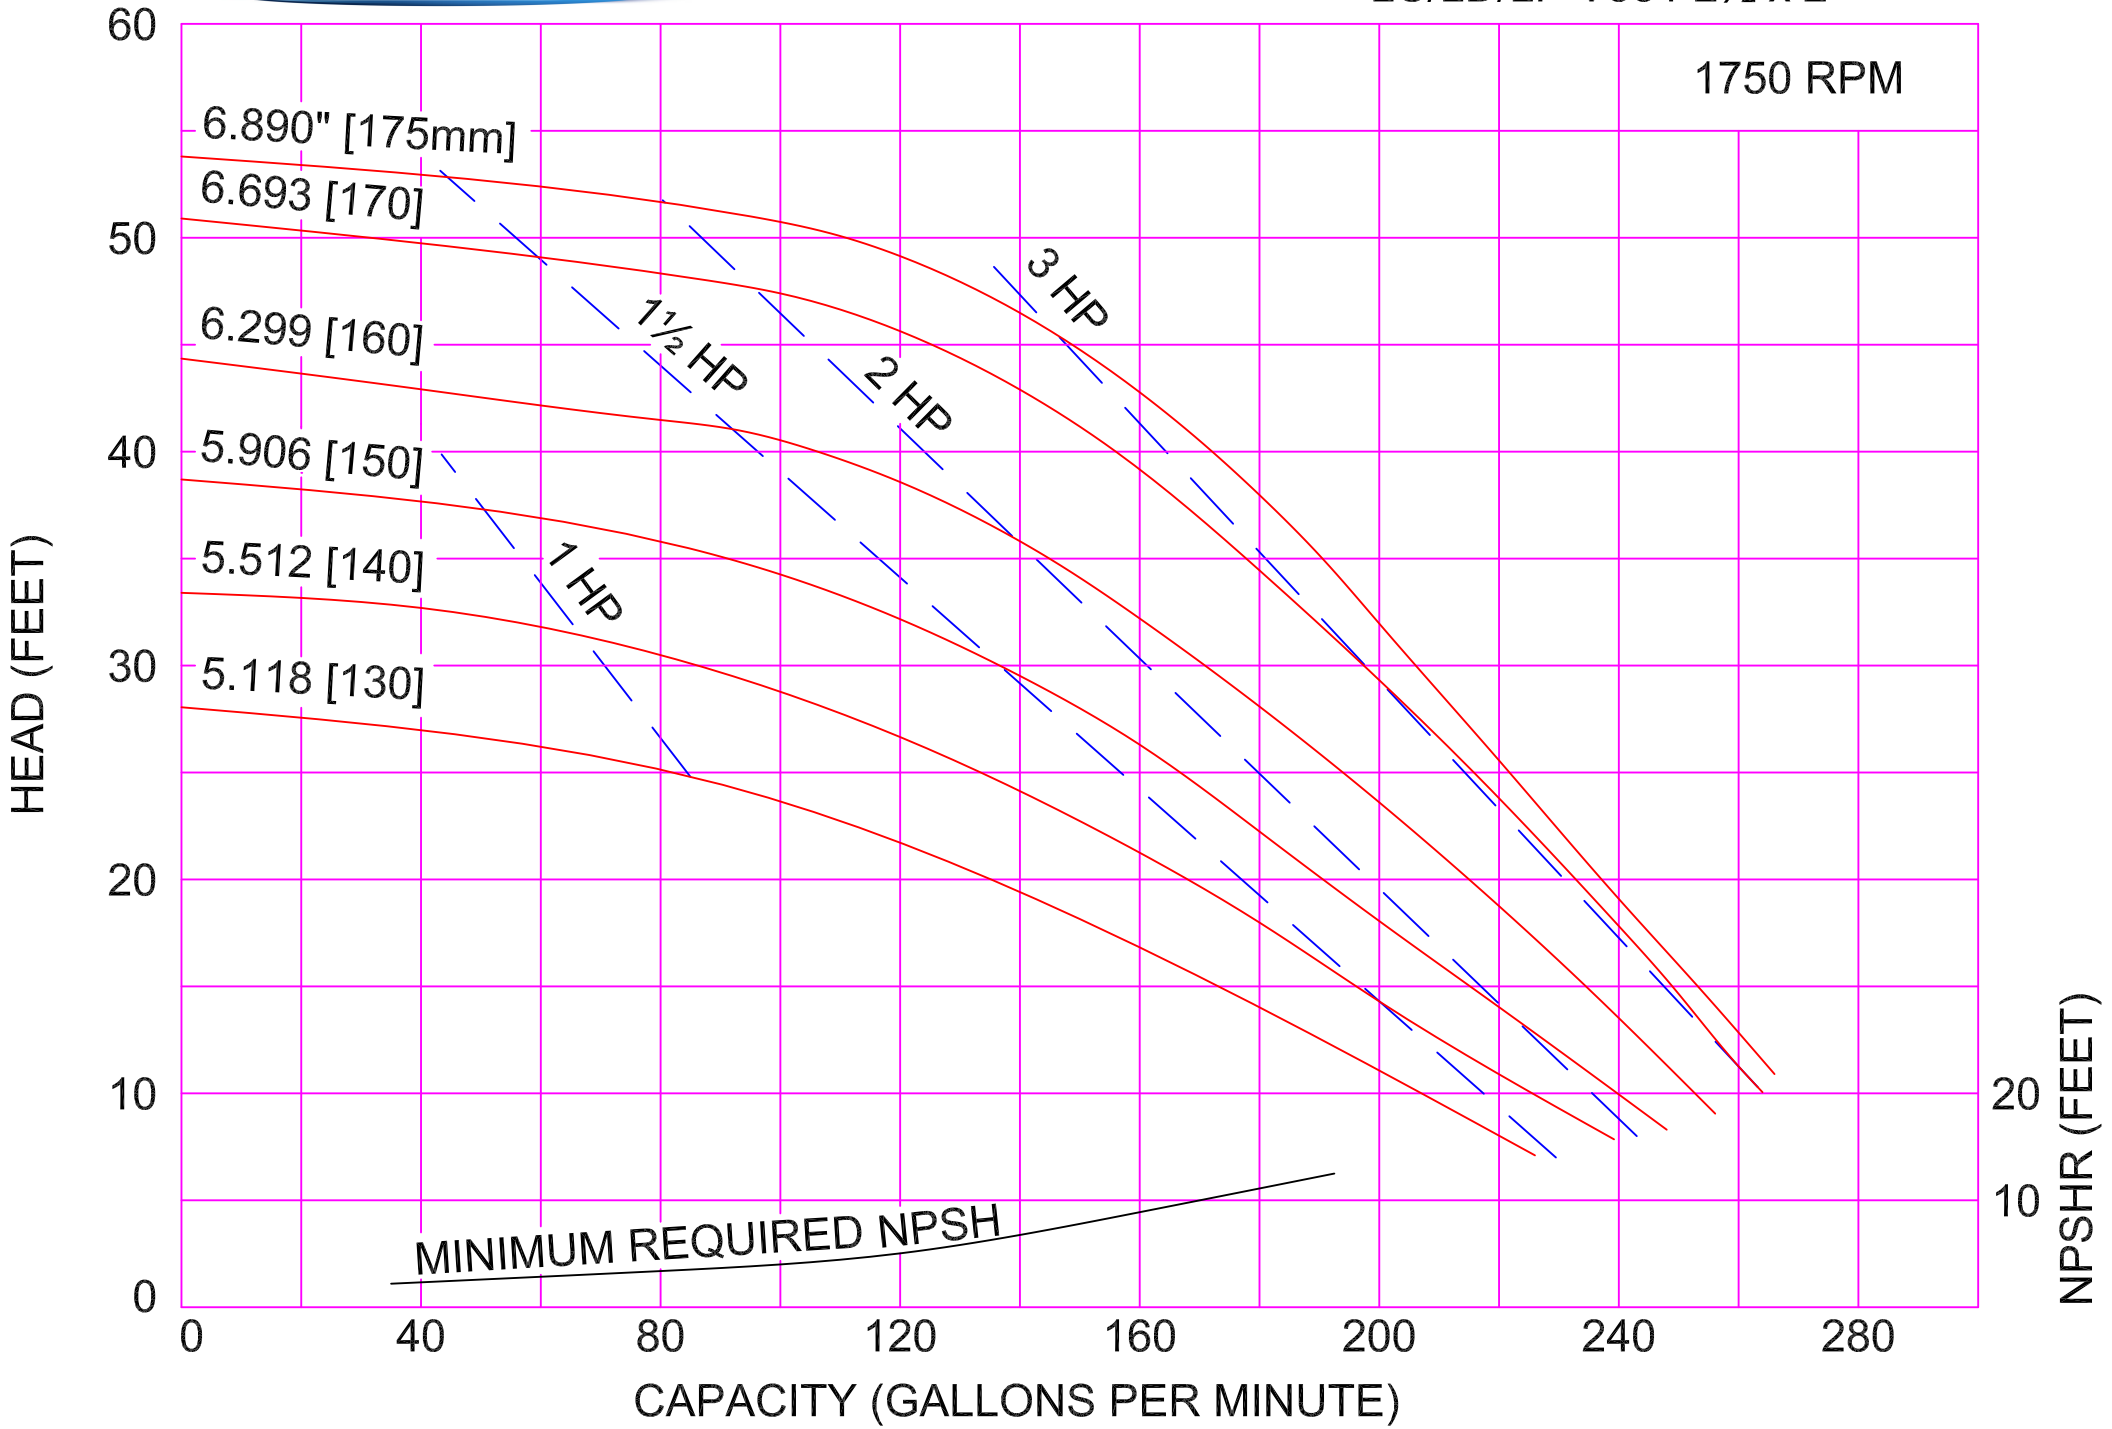

AMPCO PUMPS COMPANY, INC.
LC/LD/LF-R141 2½ x 2

AMPCO PUMPS COMPANY, INC.
LC/LD/LF-V521 2½ x 2

AMPCO PUMPS COMPANY, INC.
LC/LD/LF-V531 2½ x 2

AMPCO PUMPS COMPANY, INC.
LC/LD/LF-V541 3 x 2½

AMPCO PUMPS COMPANY, INC.
LC/LD/LF-V551 3 x 2½