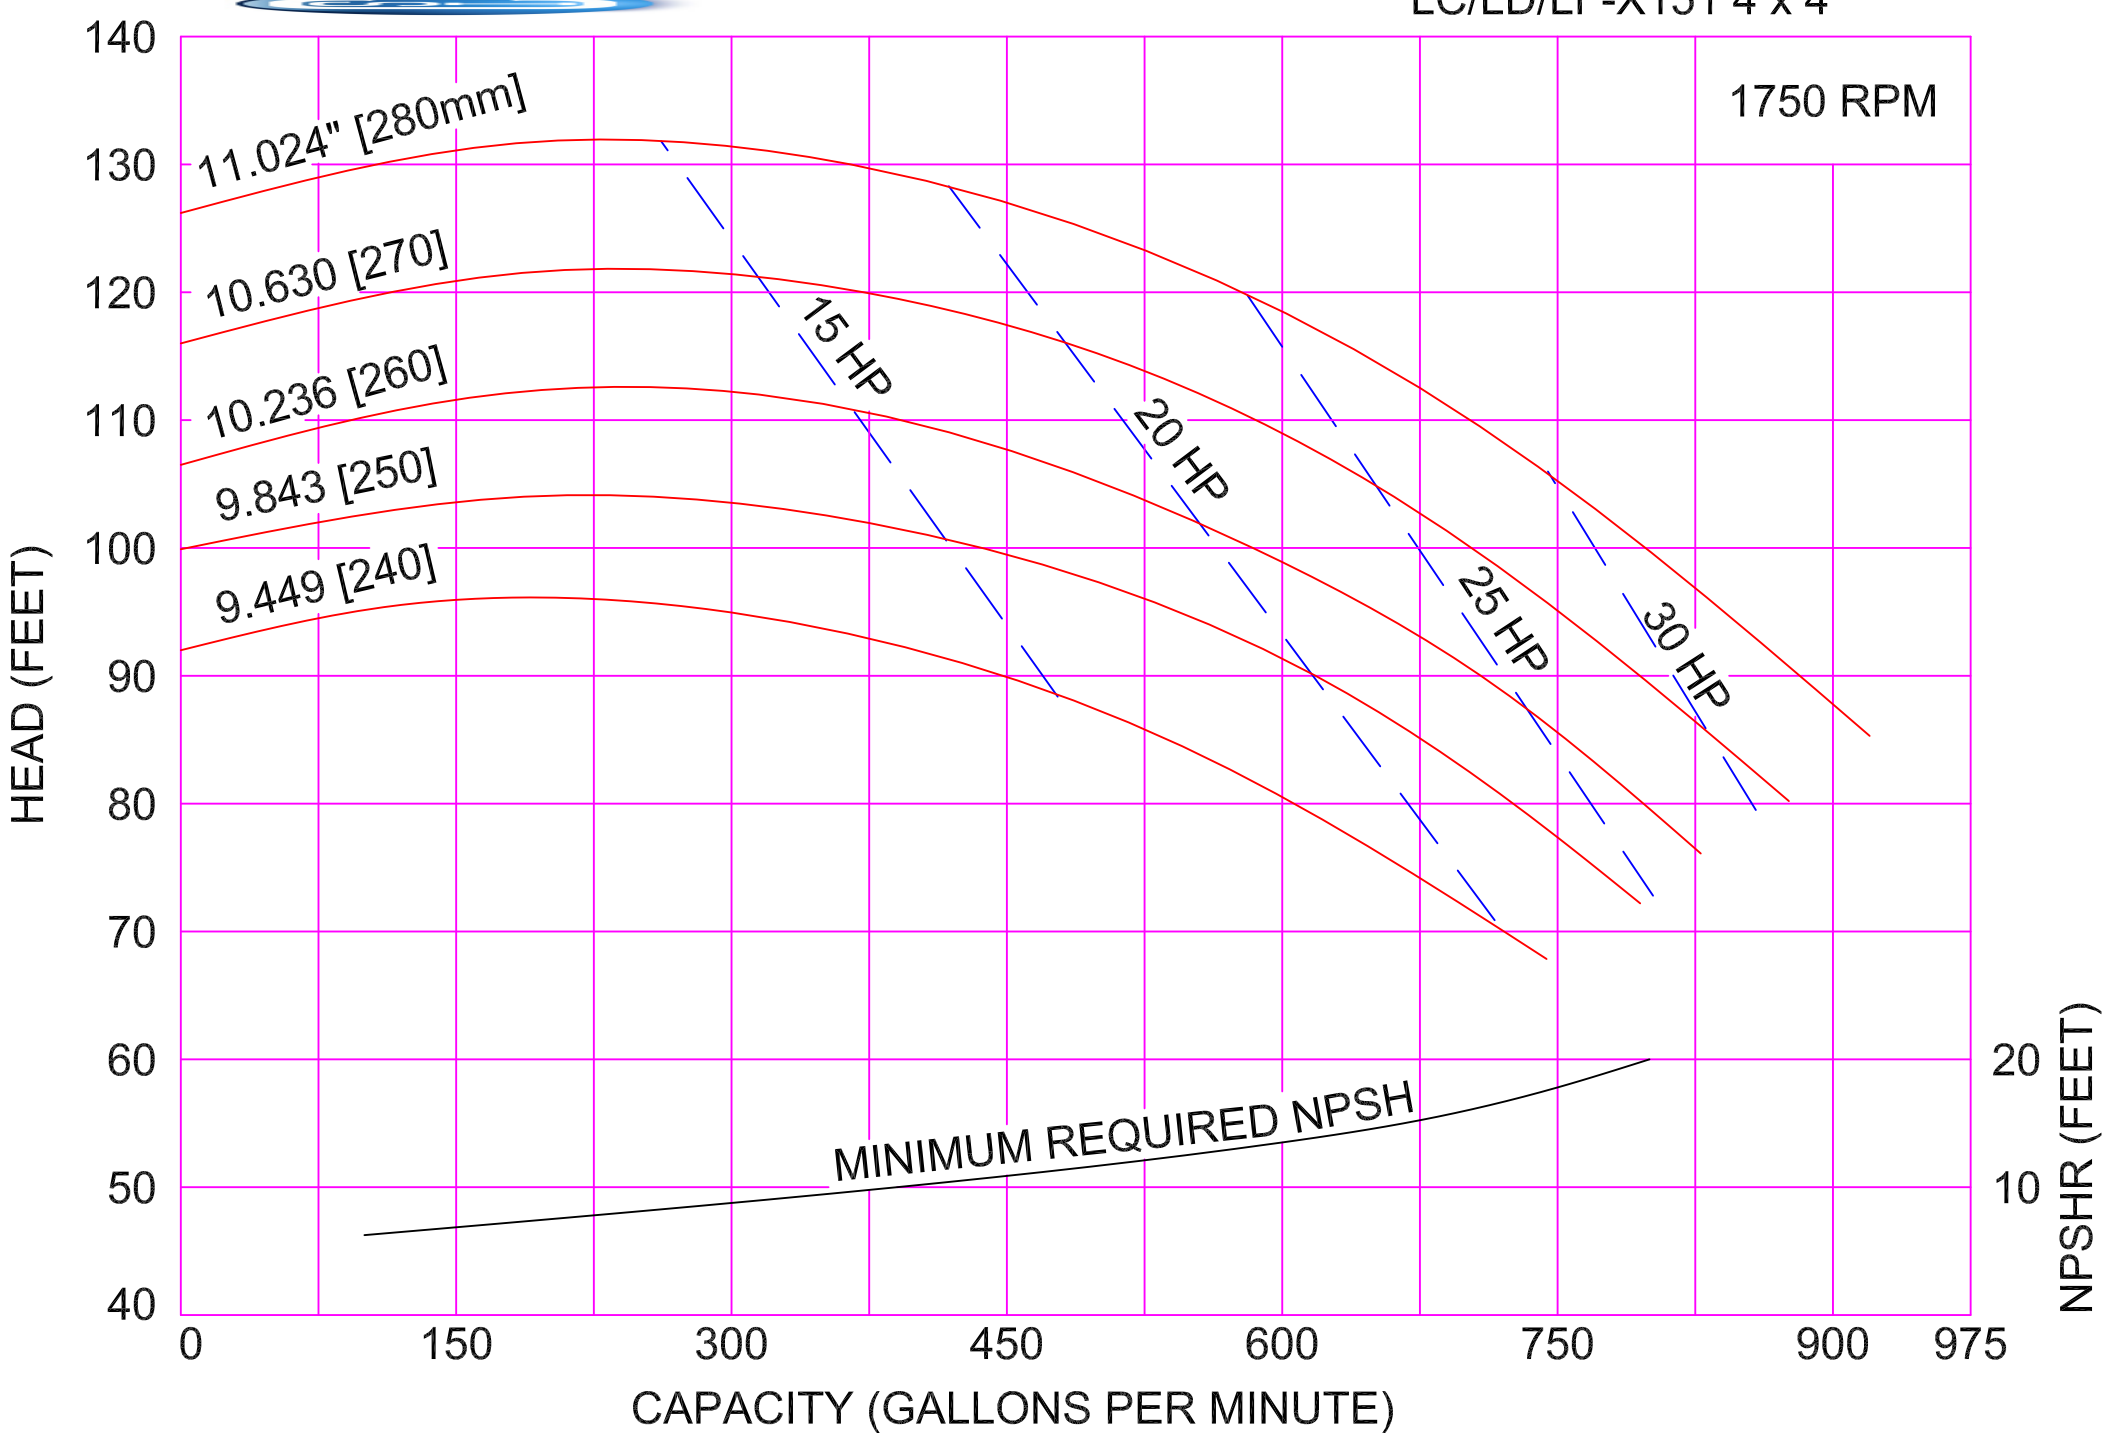

AMPCO PUMPS COMPANY, INC.
LC/LD/LF-X151 4 x 4