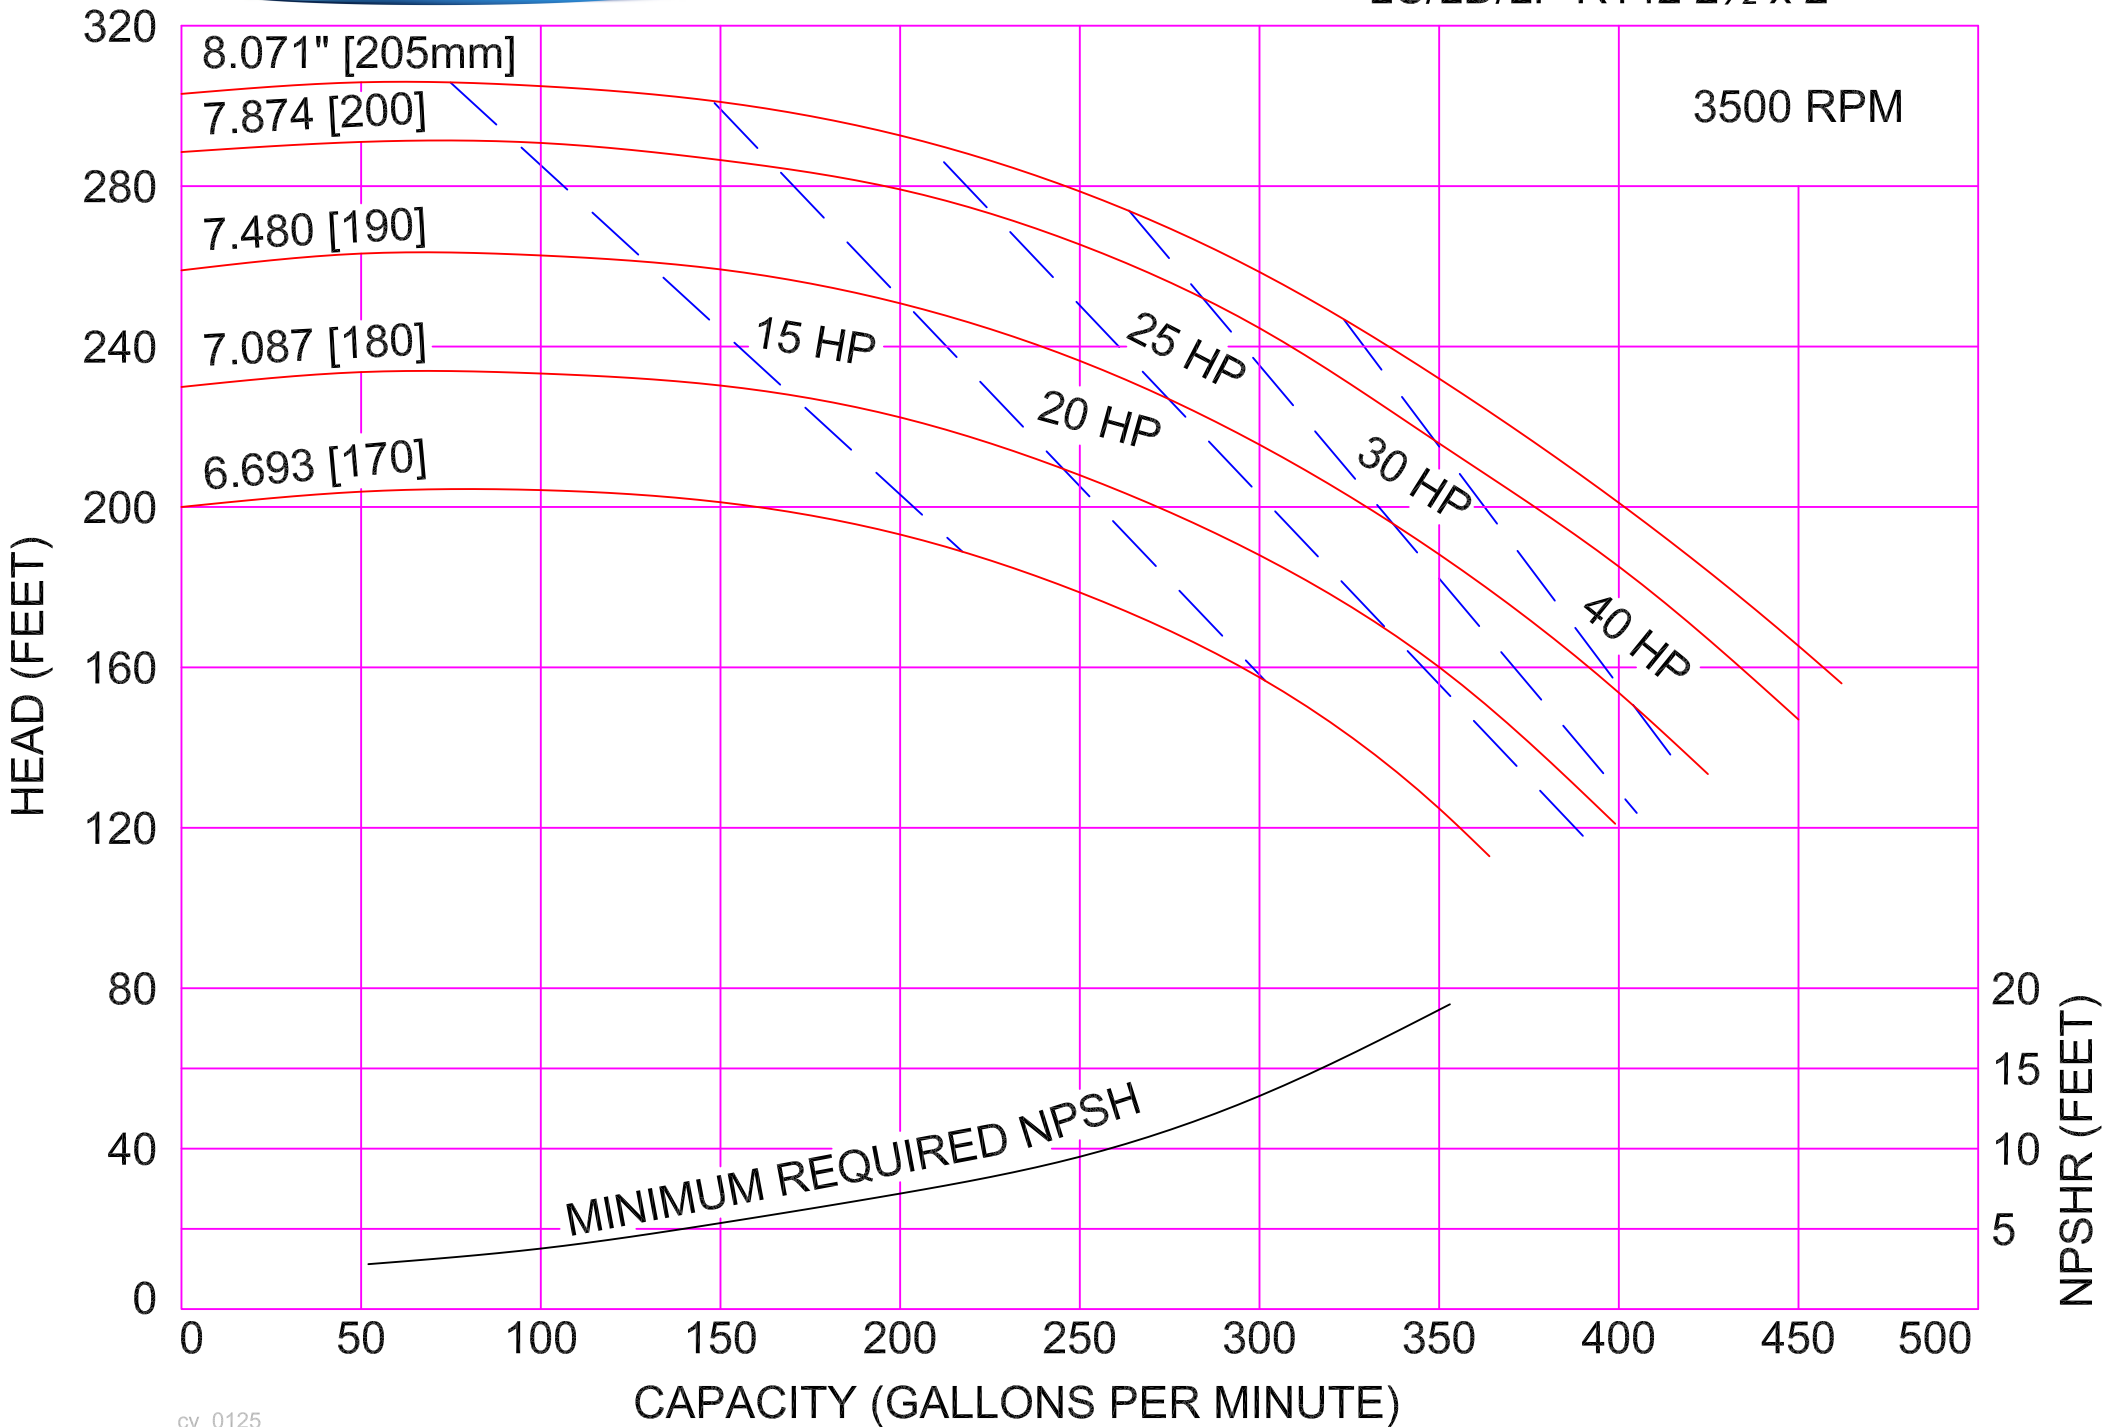

AMPCO PUMPS COMPANY, INC.
LC/LD/LF-R142 2½ x 2