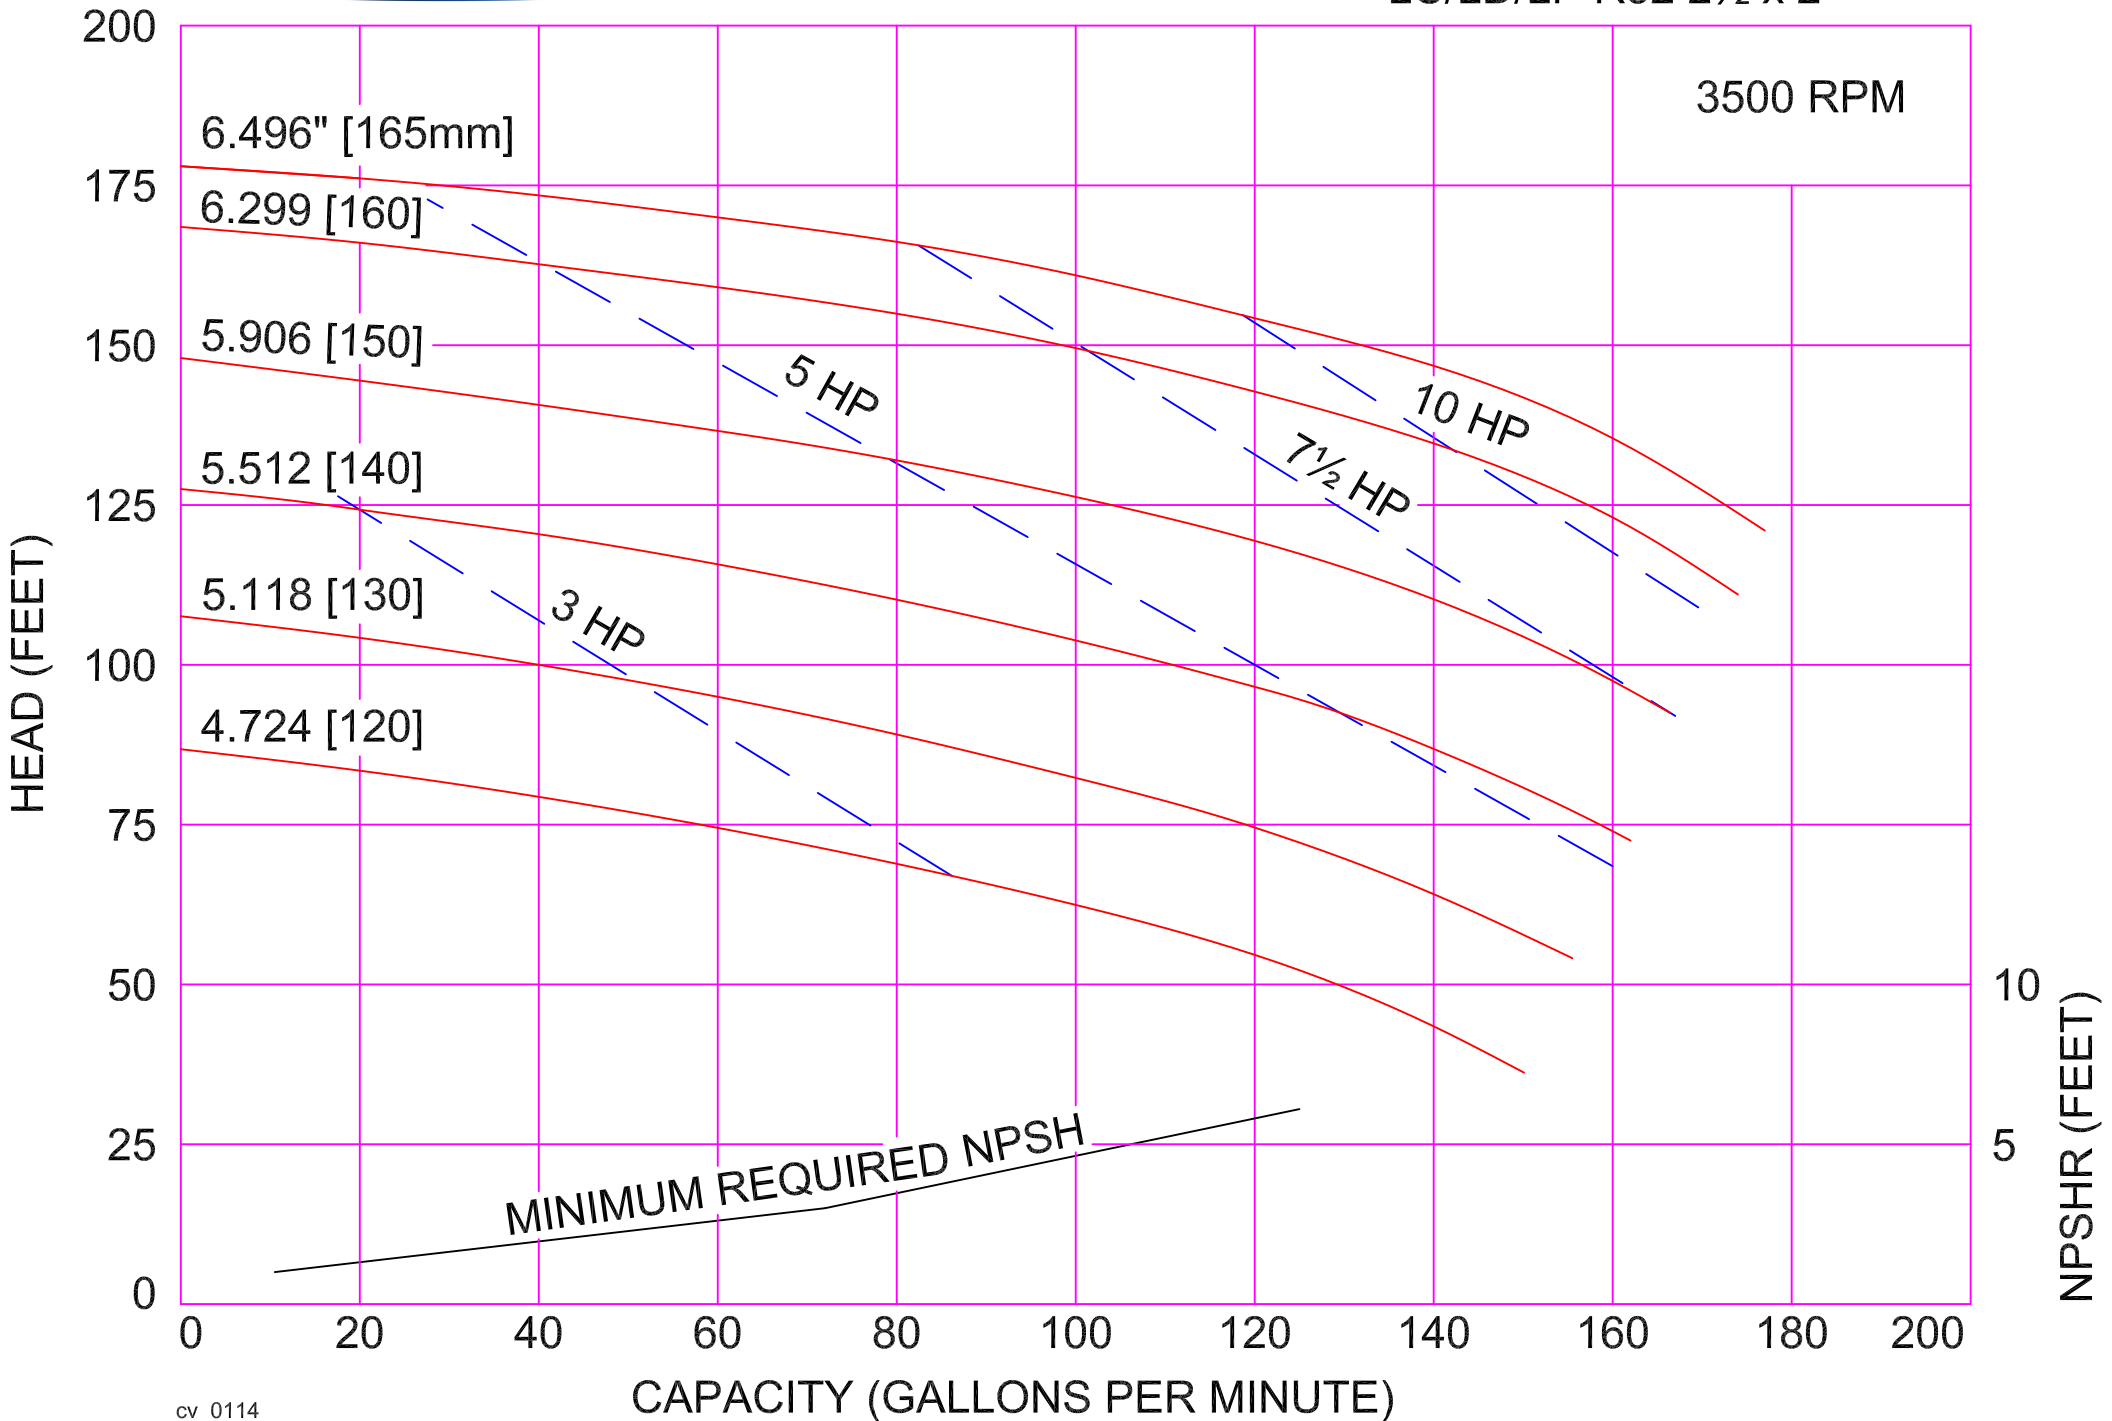

AMPCO PUMPS COMPANY, INC.
LC/LD/LF-R32 2½ x 2