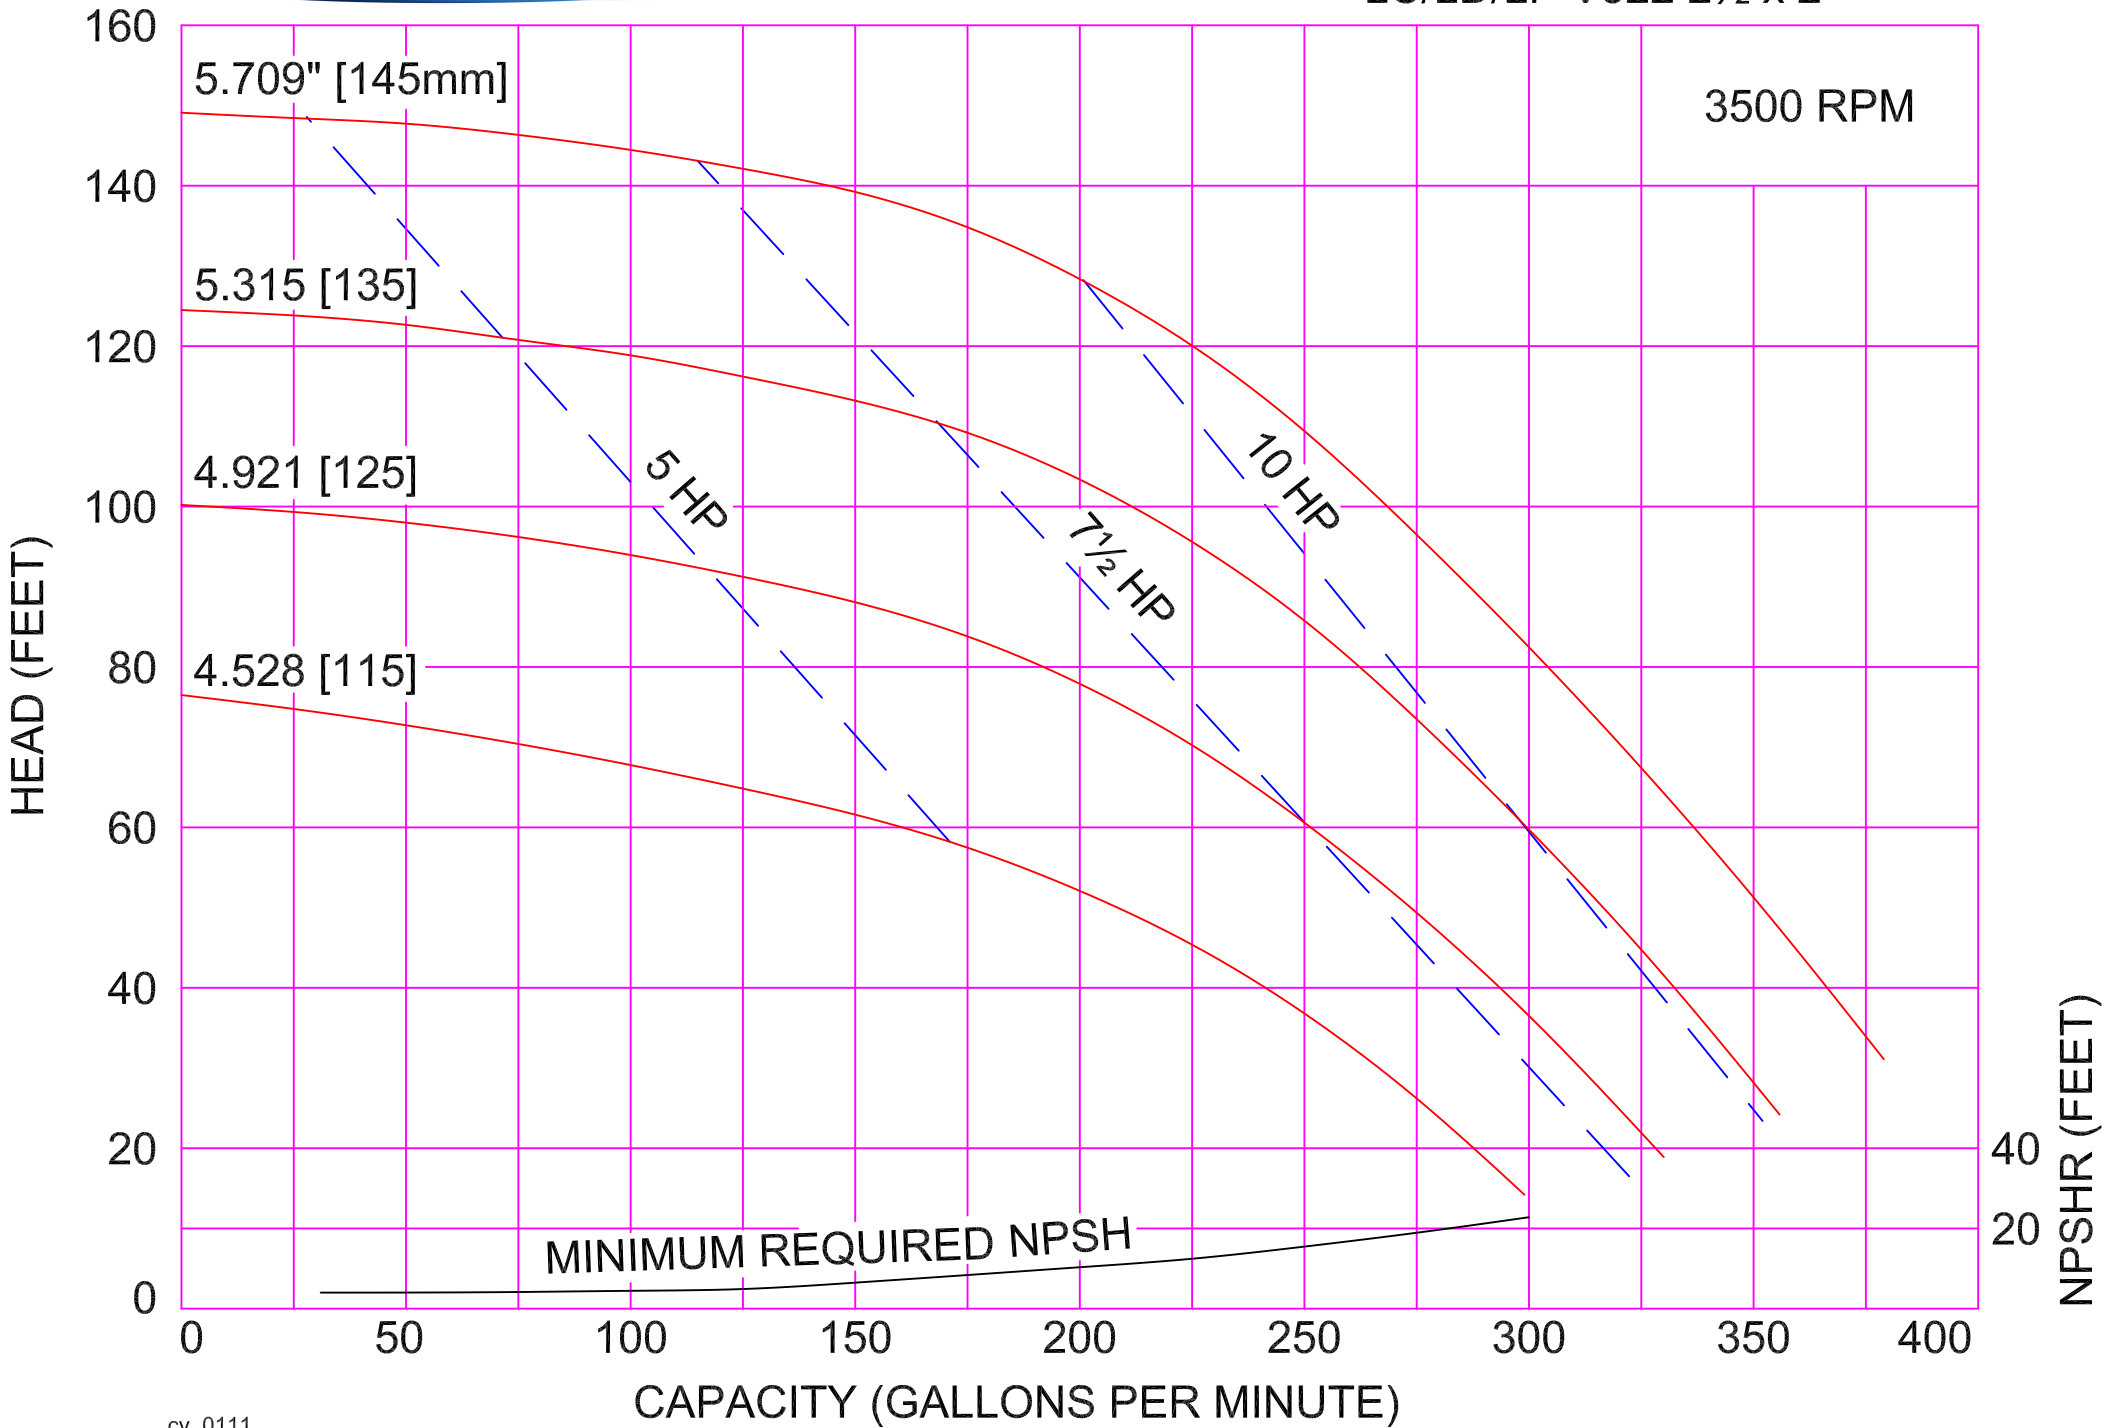

AMPCO PUMPS COMPANY, INC.
LC/LD/LF-V522 2½ x 2