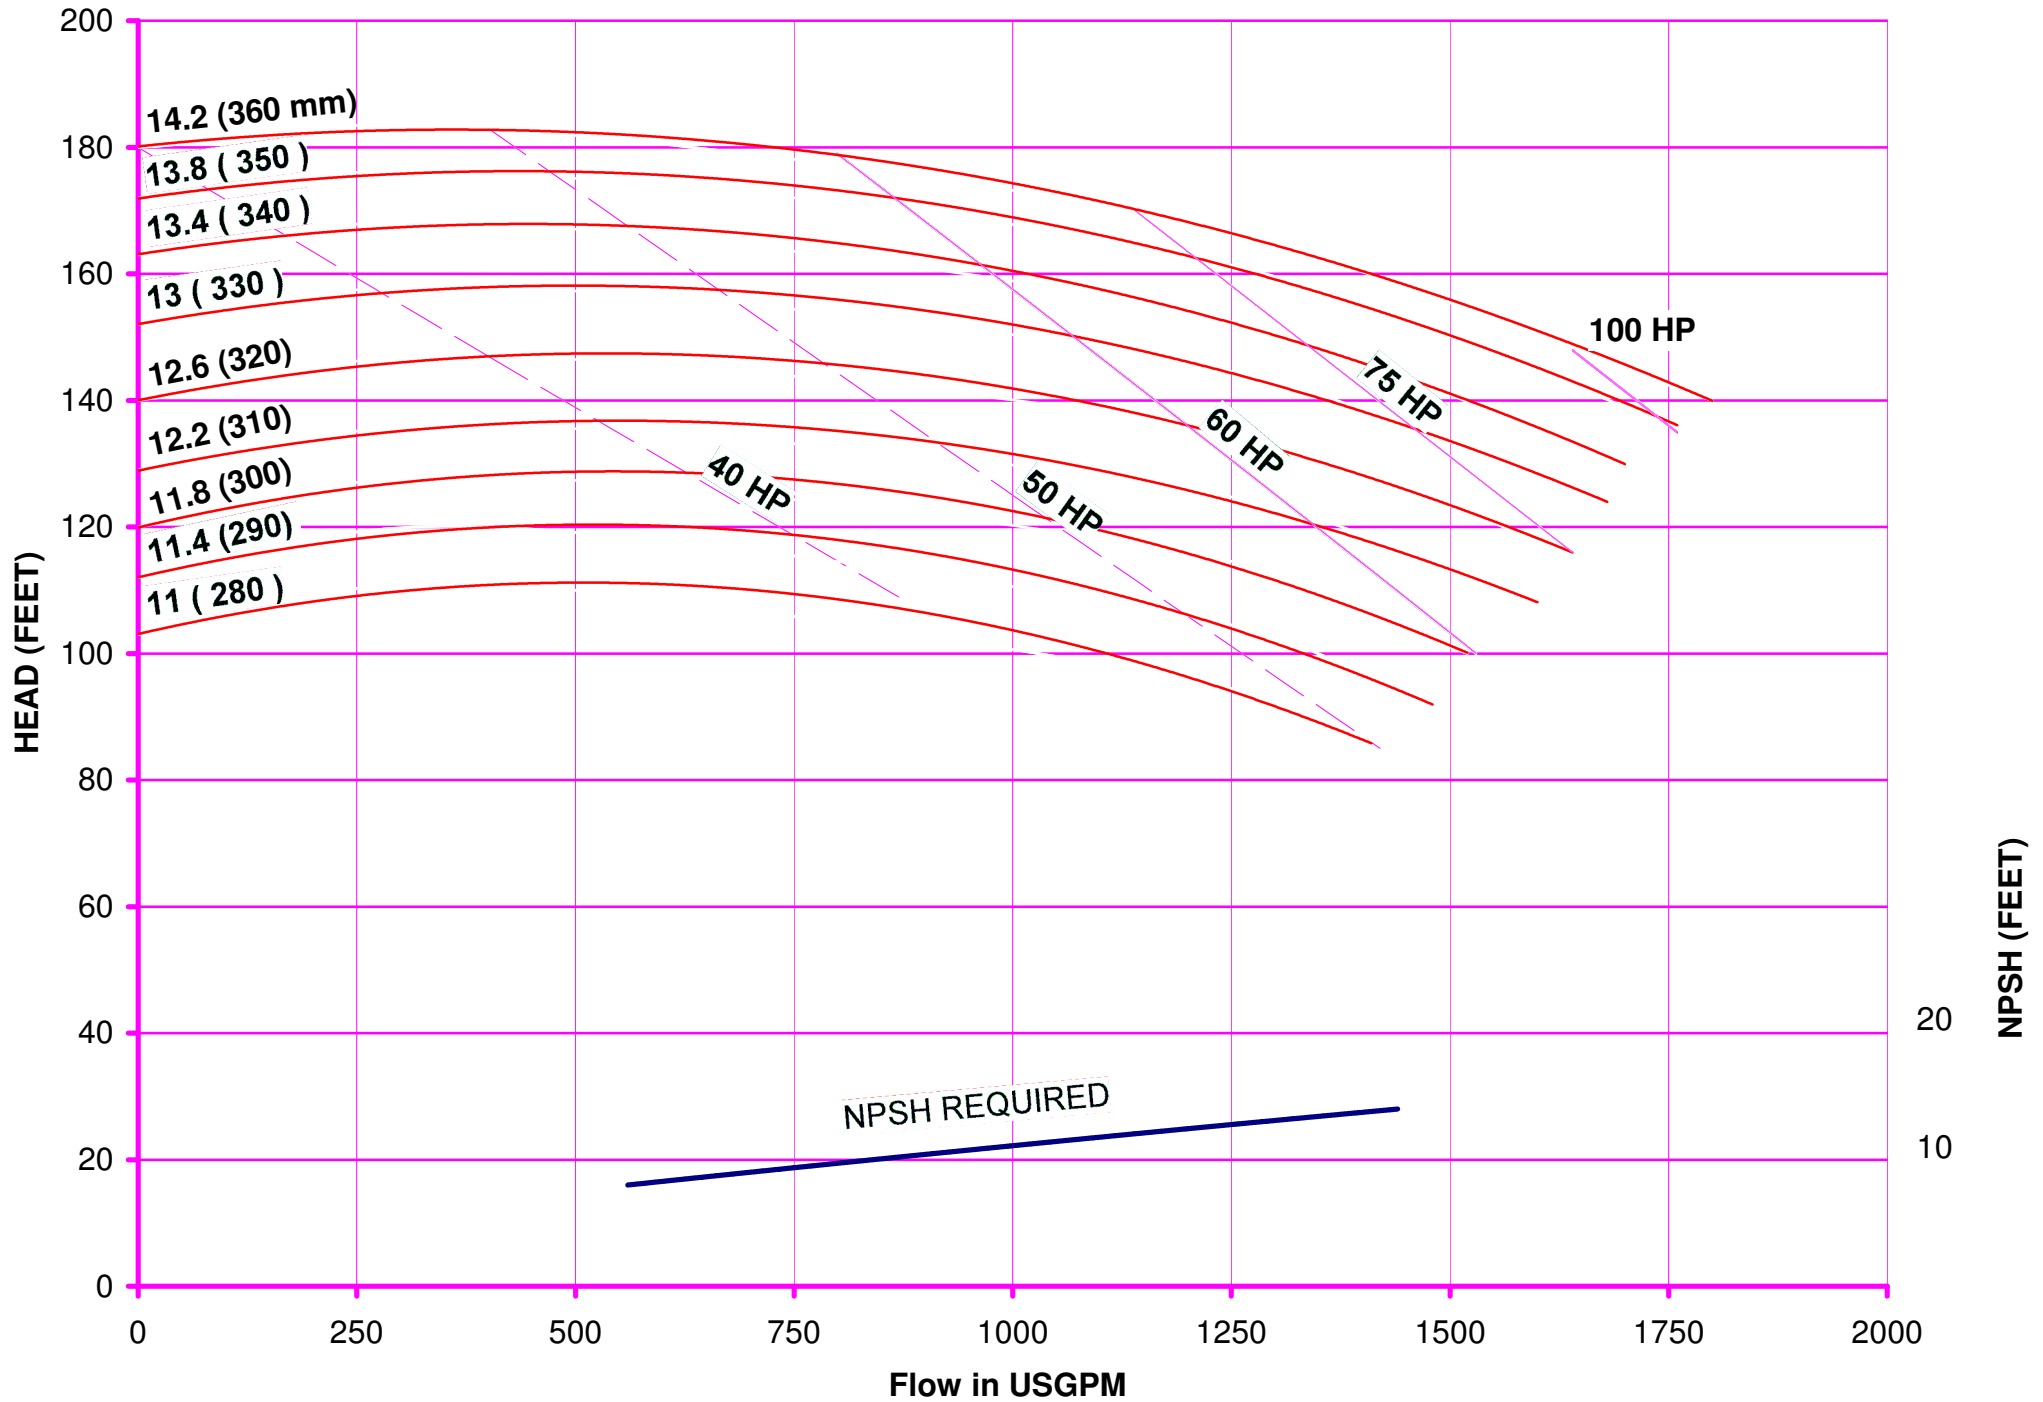

CSI 417.831.1411 • csidesigns.com

Ampco Centrifugal Pumps LF Performance Curve Model:

LF 401 6 X 4
1750 RPM