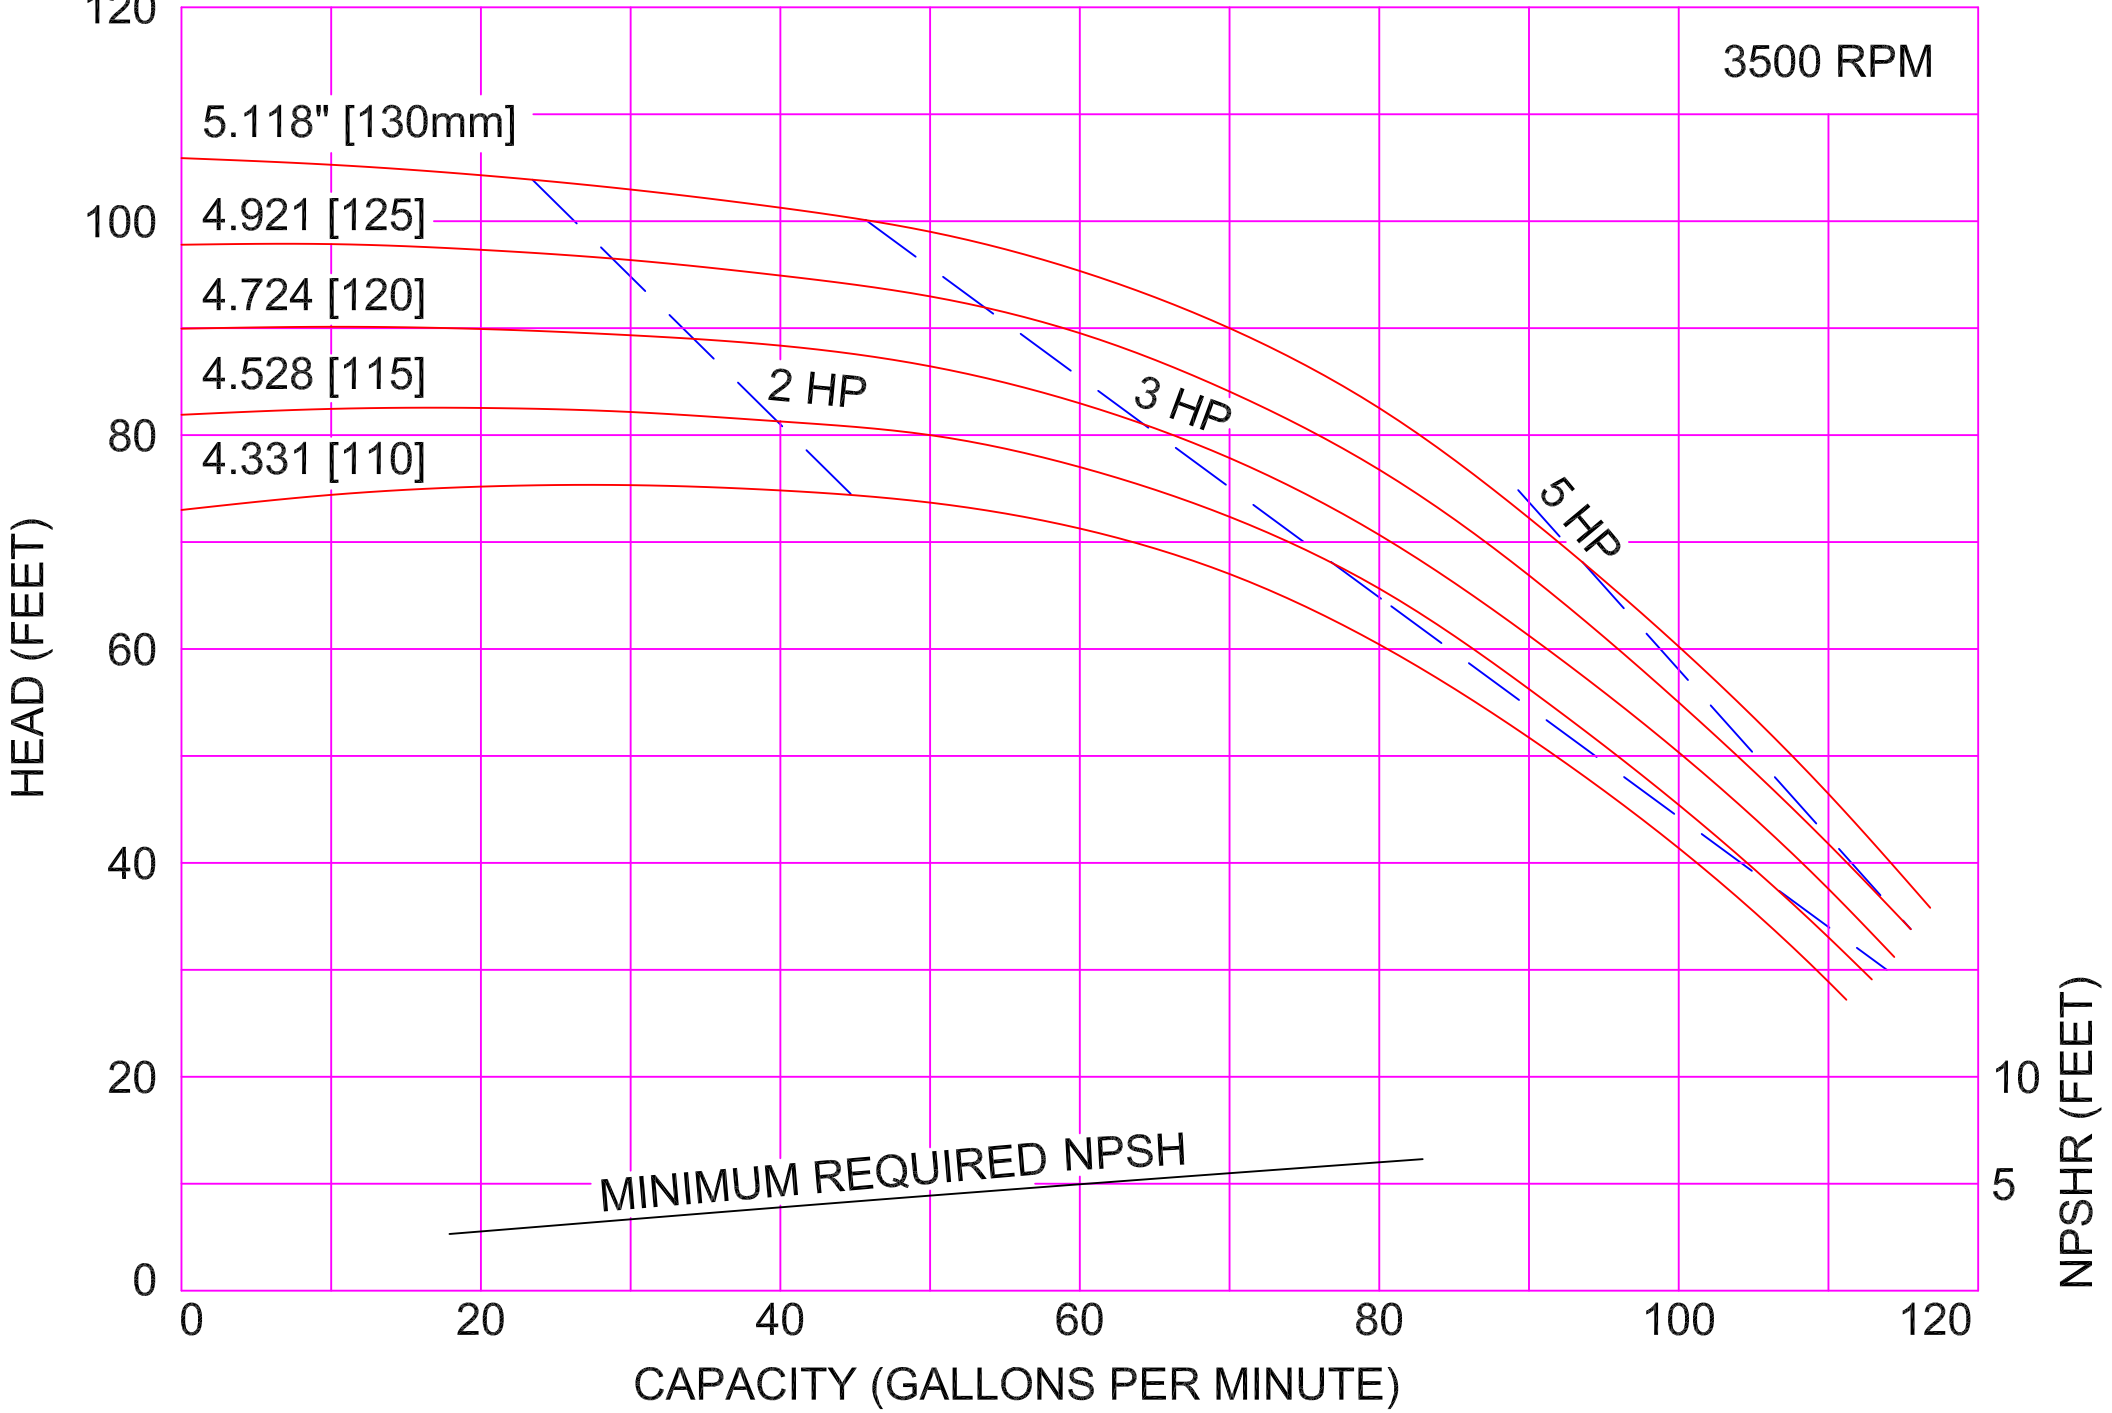

AMPCO PUMPS COMPANY, INC.
LC/LD/LF-R02 1½ x 1½

AMPCO PUMPS COMPANY, INC.
LC/LD/LF-R12 2 x 1½

3500 RPM

5.118" [130mm]

4.921 [125]

4.724 [120]

4.528 [115]

4.331 [110]