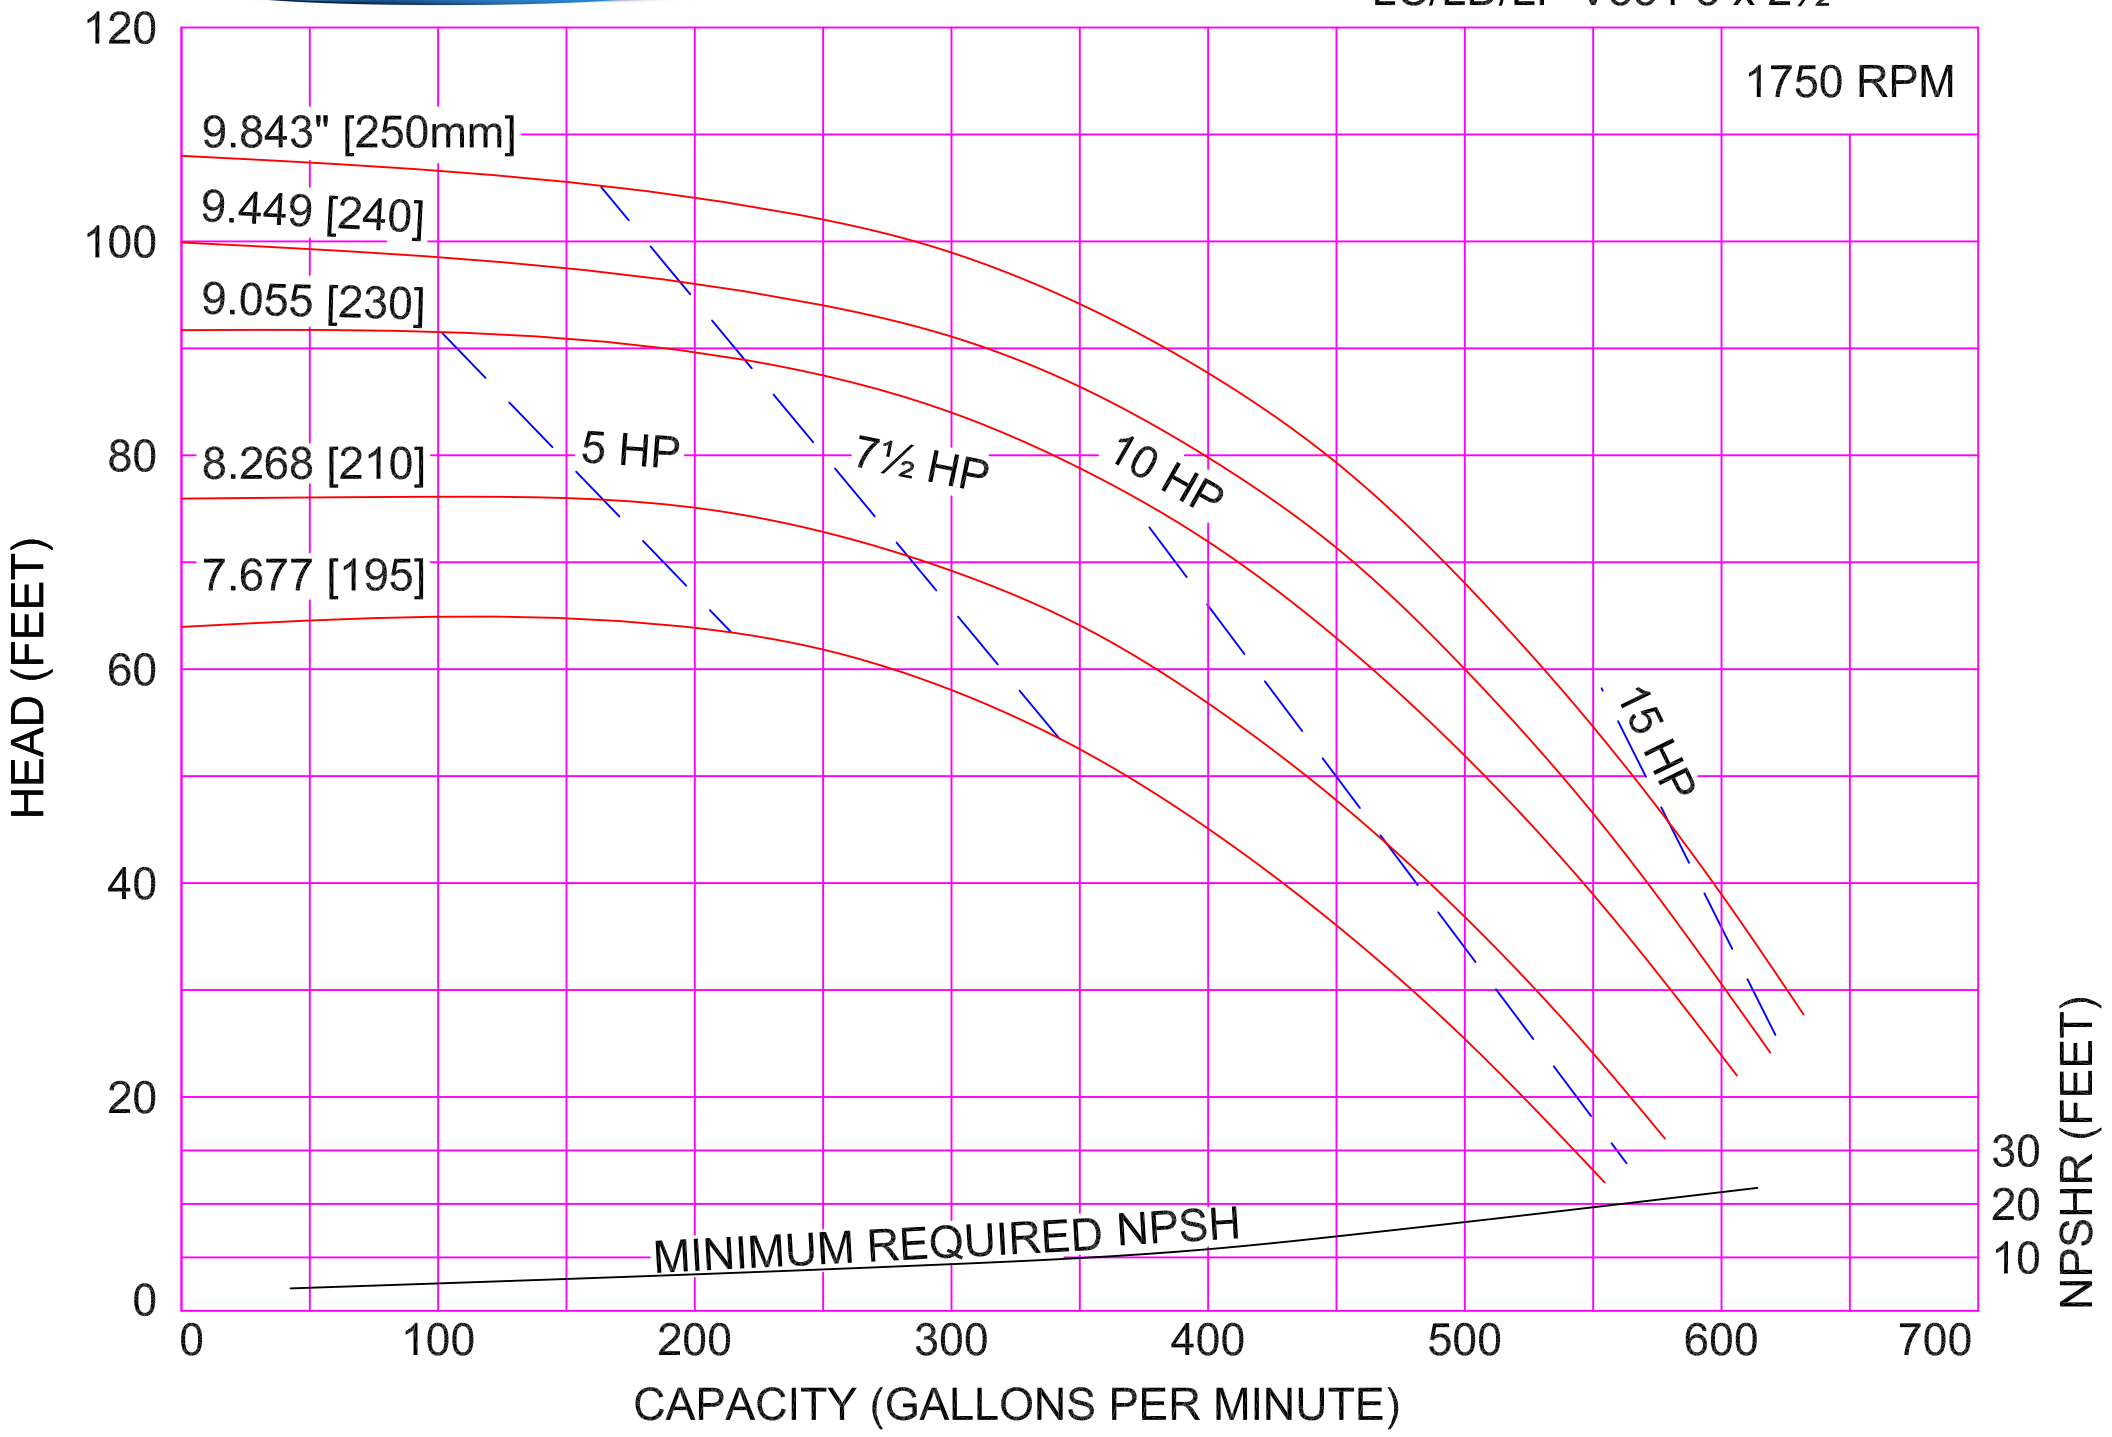

AMPCO PUMPS COMPANY, INC.
LC/LD/LF-R141 2½ x 2

AMPCO PUMPS COMPANY, INC.
LC/LD/LF-V521 2½ x 2

AMPCO PUMPS COMPANY, INC.
LC/LD/LF-V531 2½ x 2

AMPCO PUMPS COMPANY, INC.
LC/LD/LF-V541 3 x 2½

AMPCO PUMPS COMPANY, INC.
LC/LD/LF-V551 3 x 2½