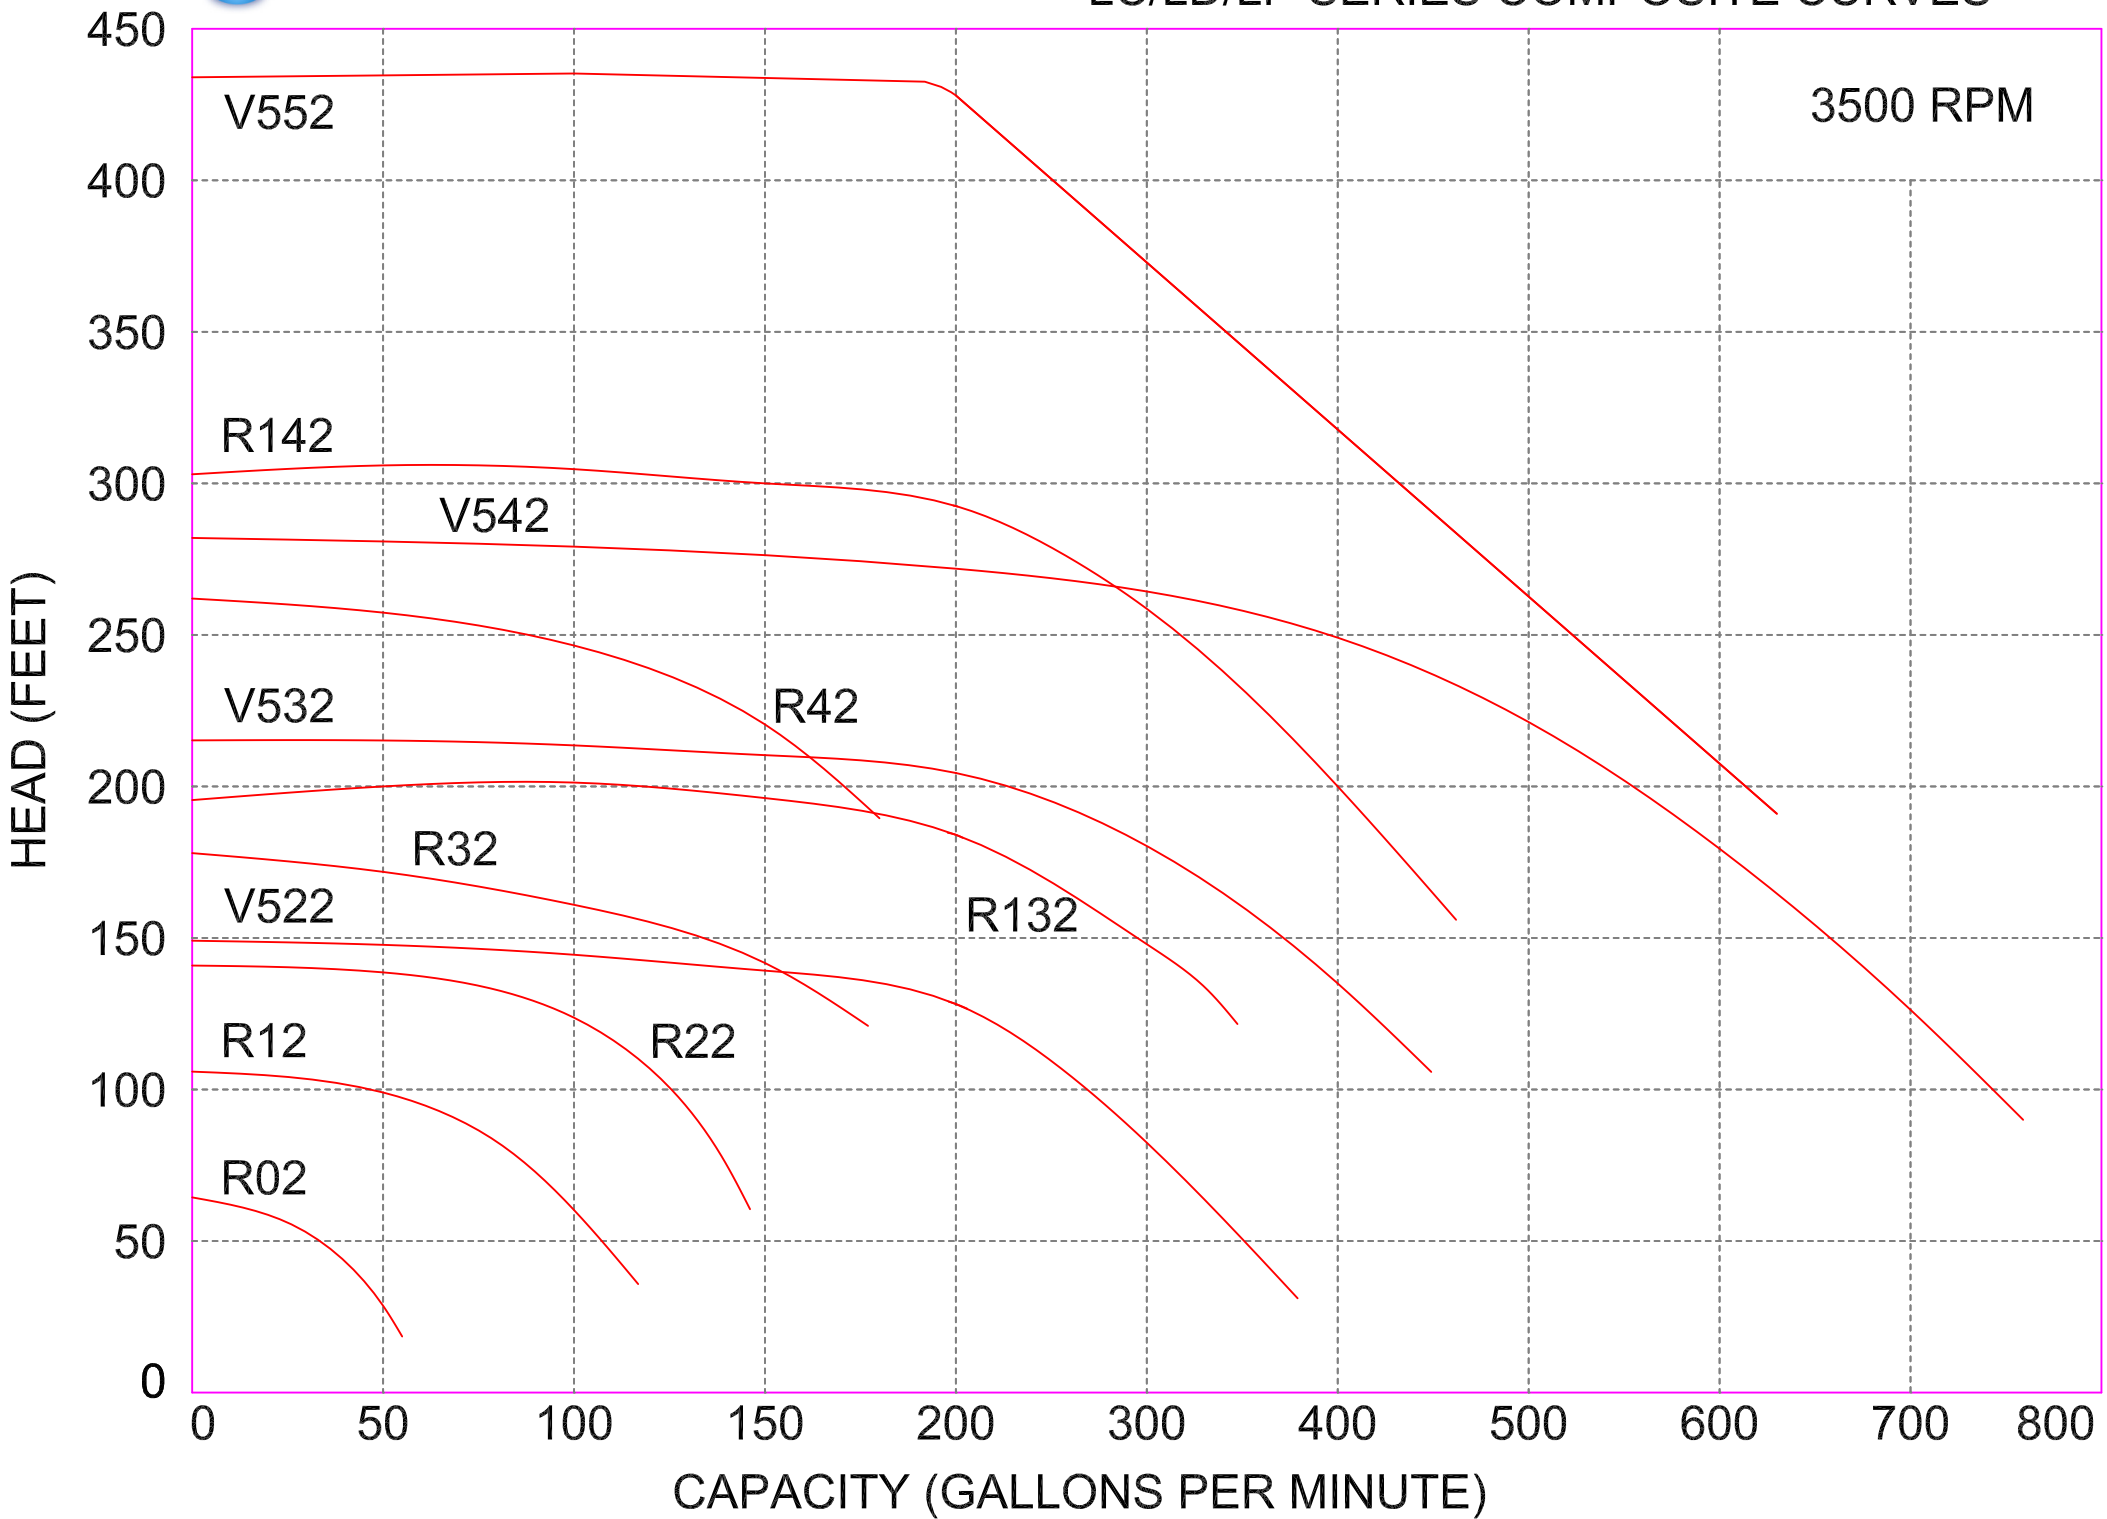

AMPCO PUMPS COMPANY, INC. LC/LD/LF-SERIES COMPOSITE CURVES