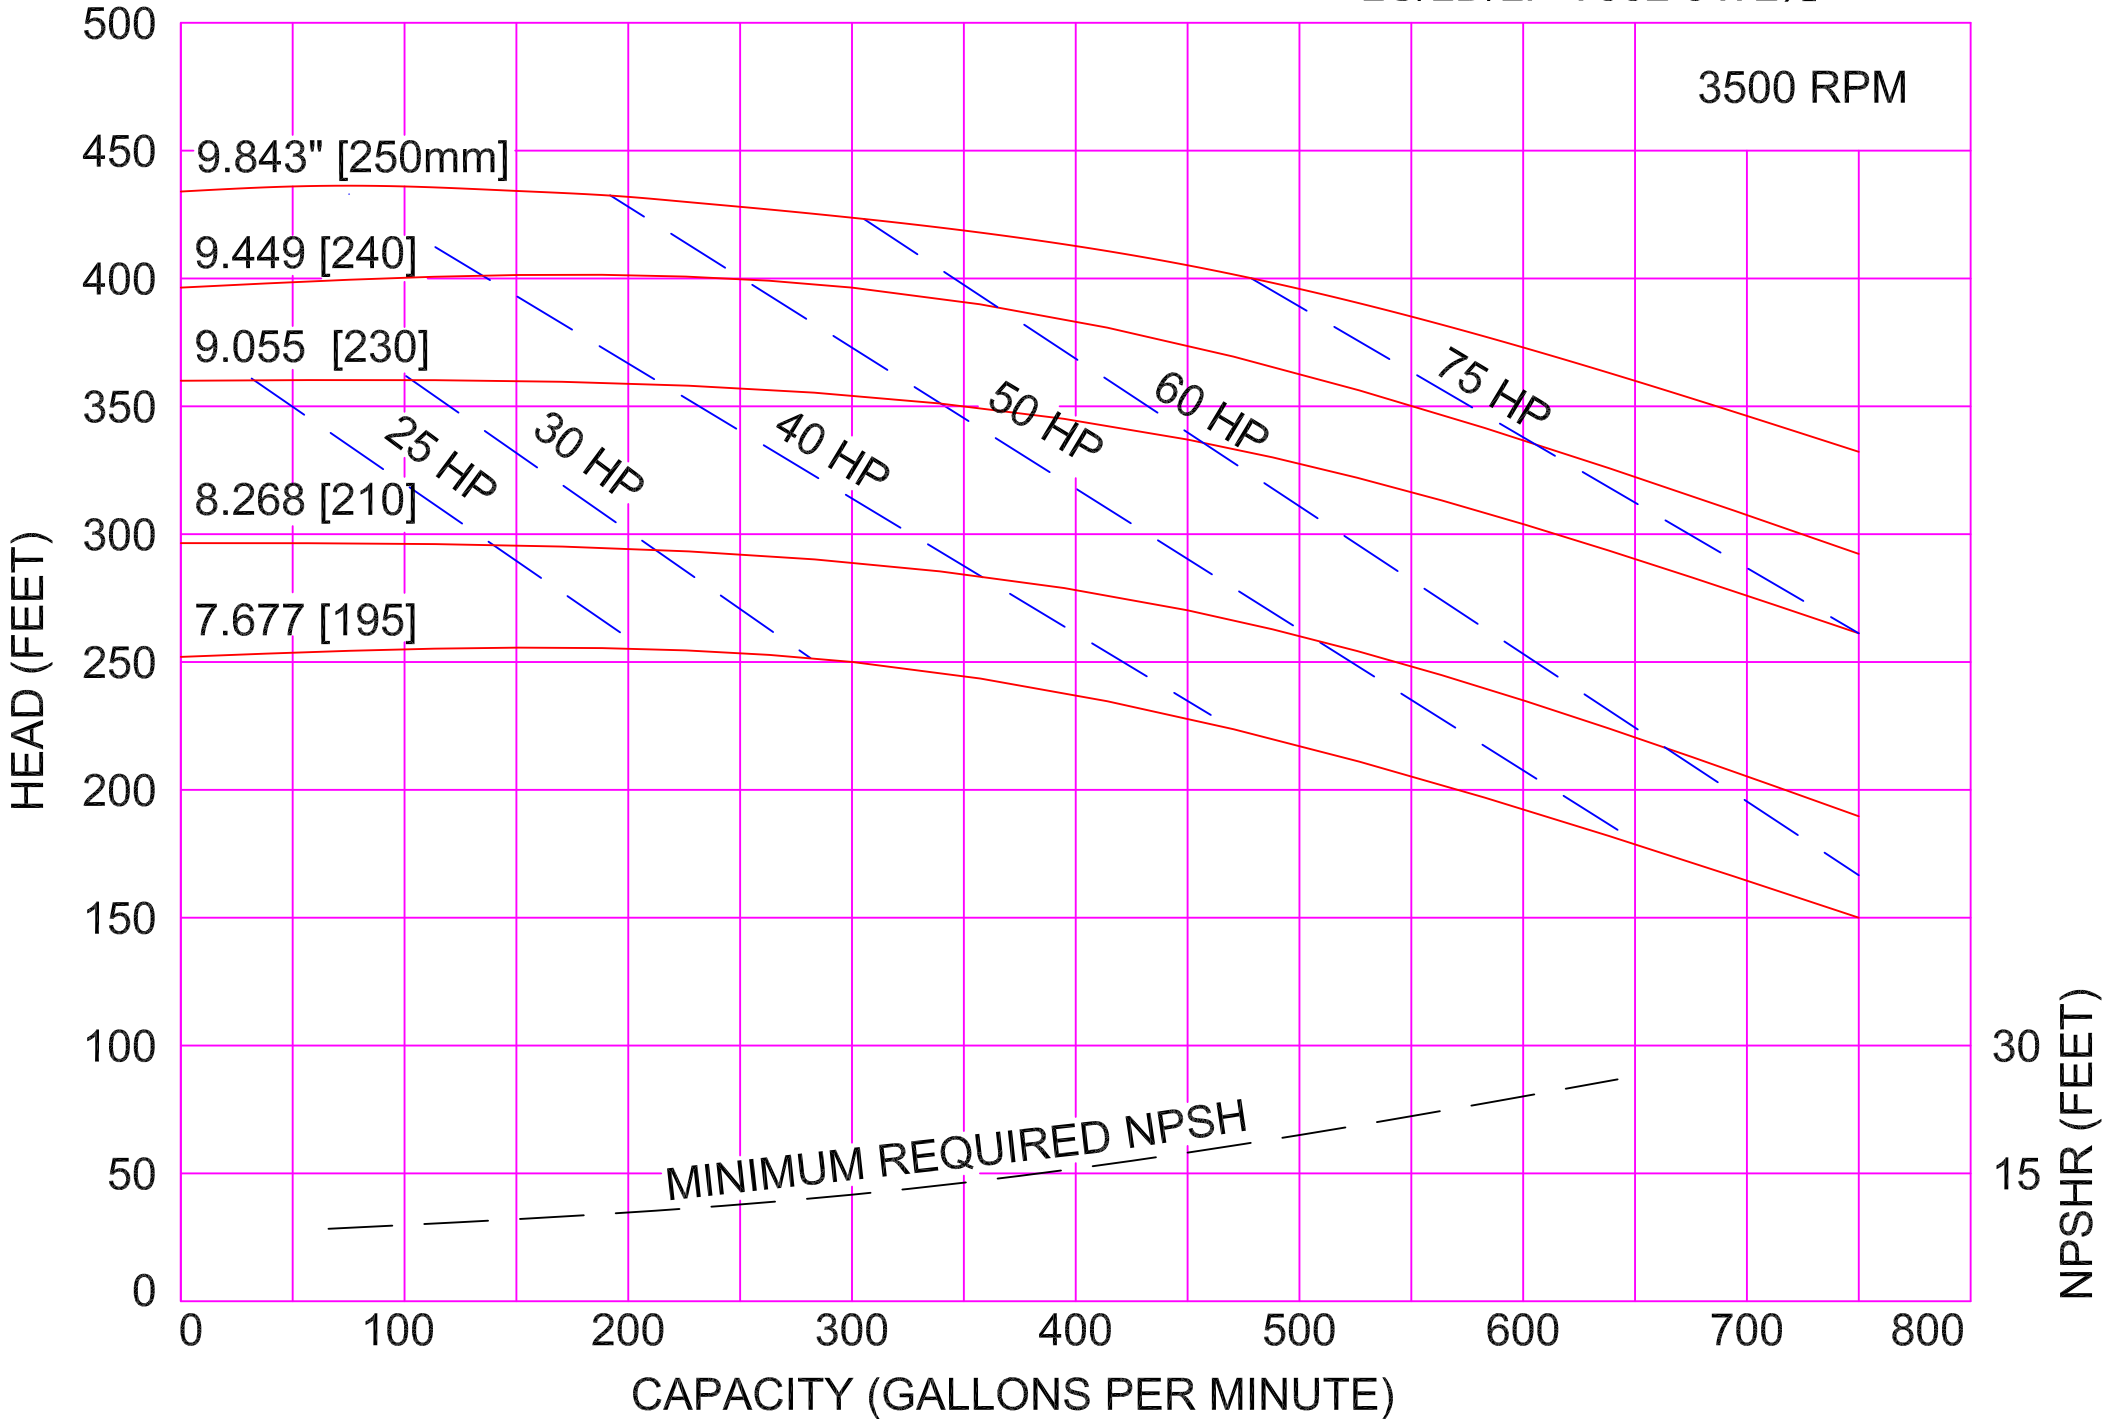

AMPCO PUMPS COMPANY, INC.
LC/LD/LF-V552 3 x 2½