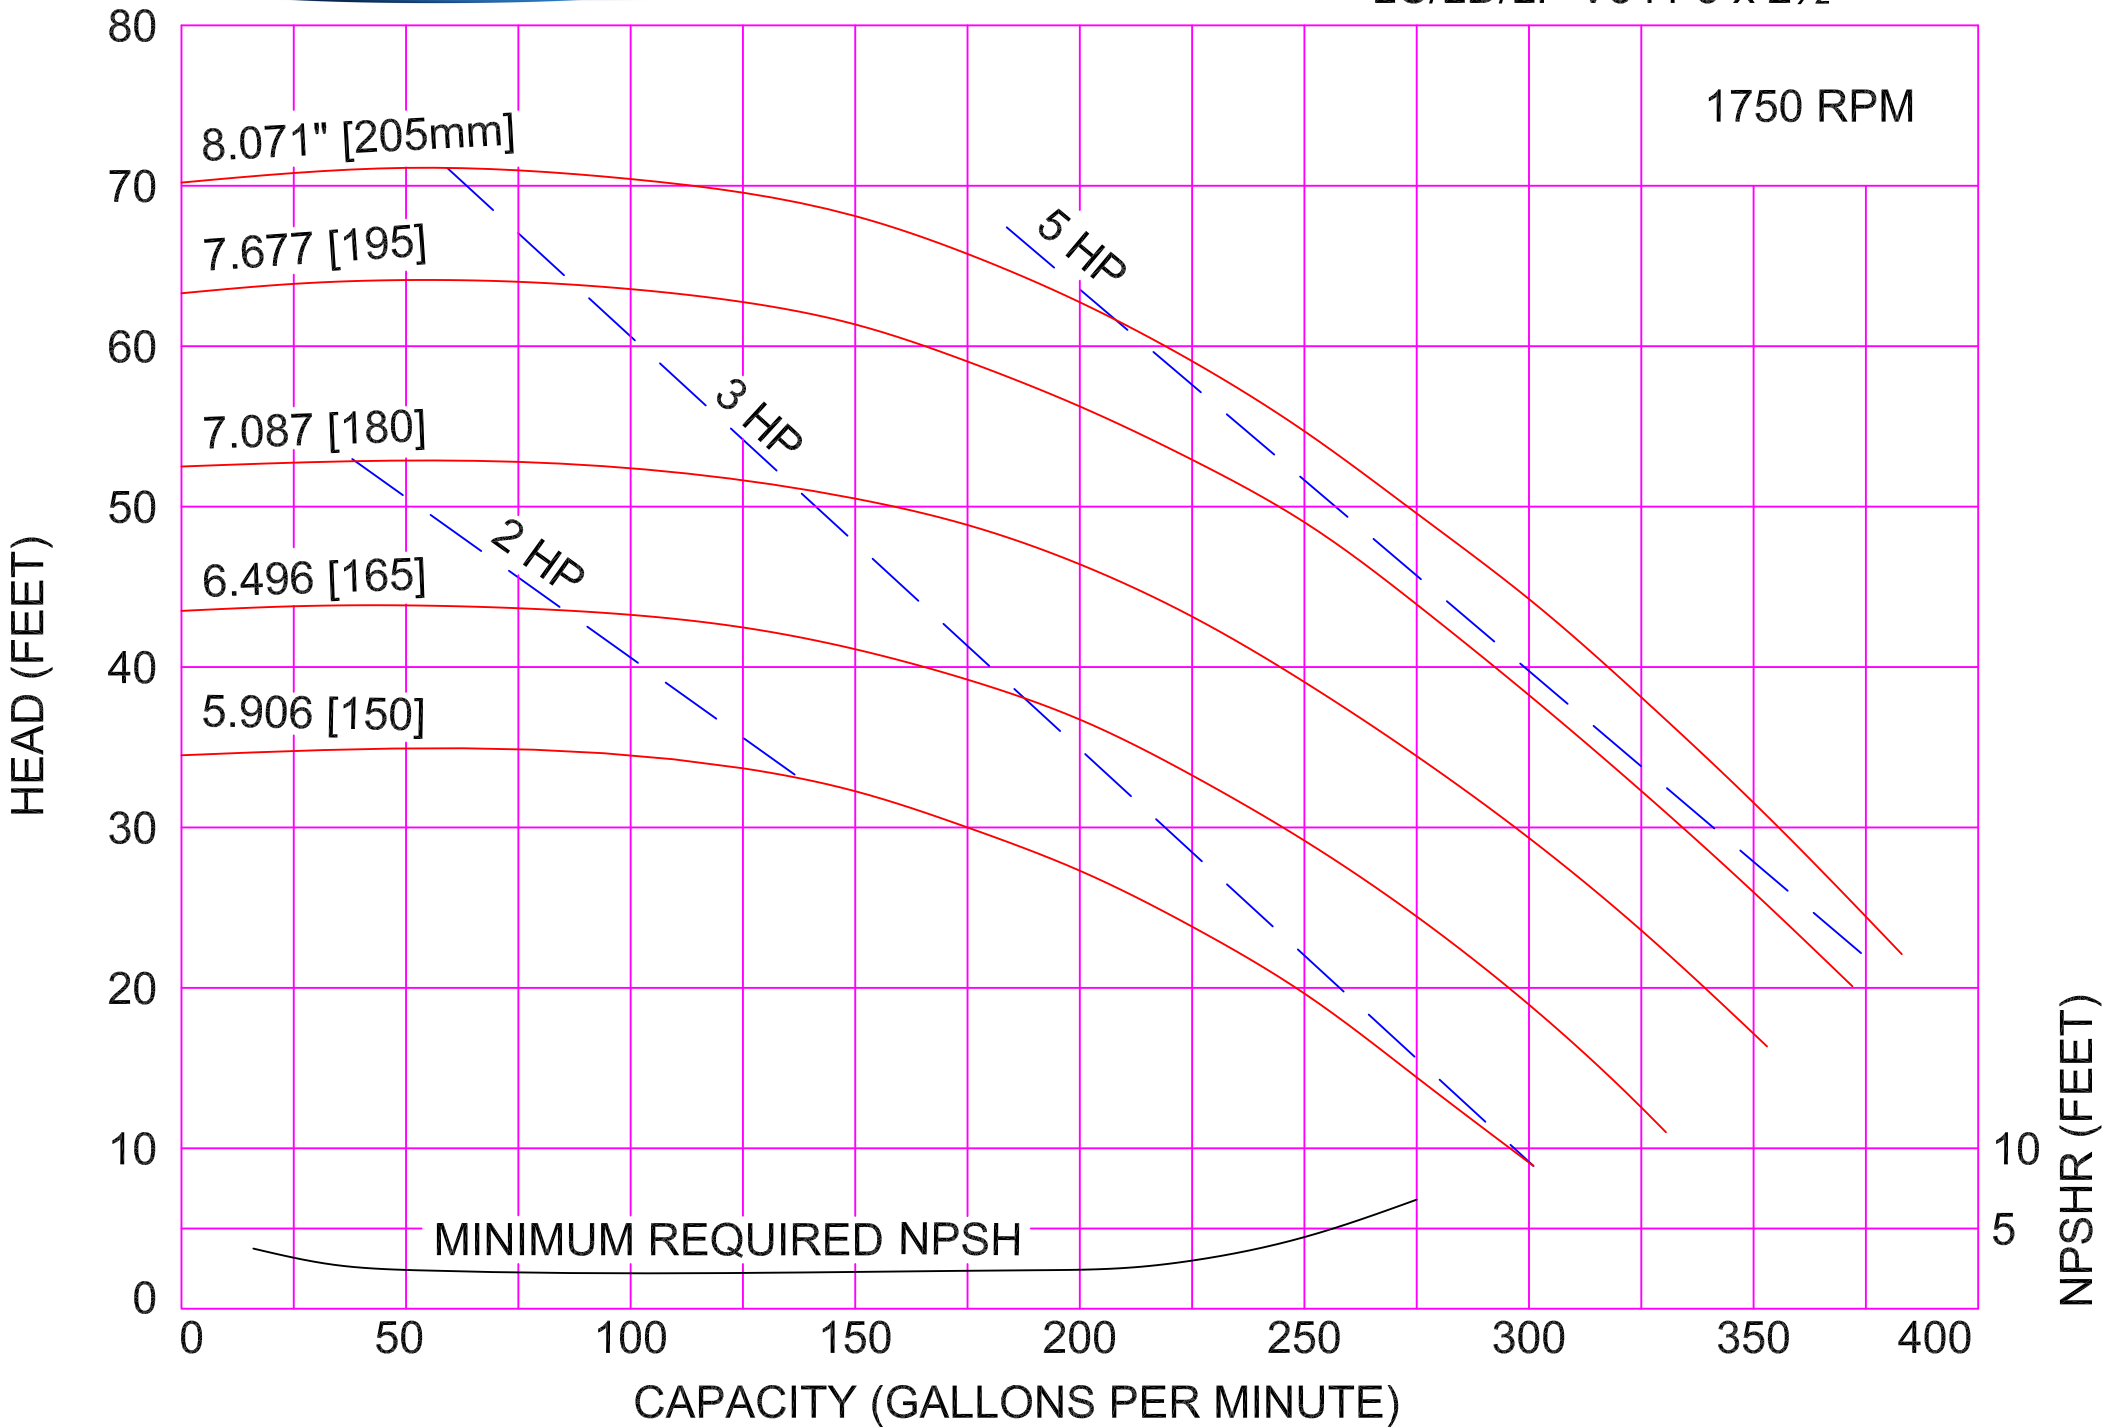

AMPCO PUMPS COMPANY, INC.
LC/LD/LF-V541 3 x 2½