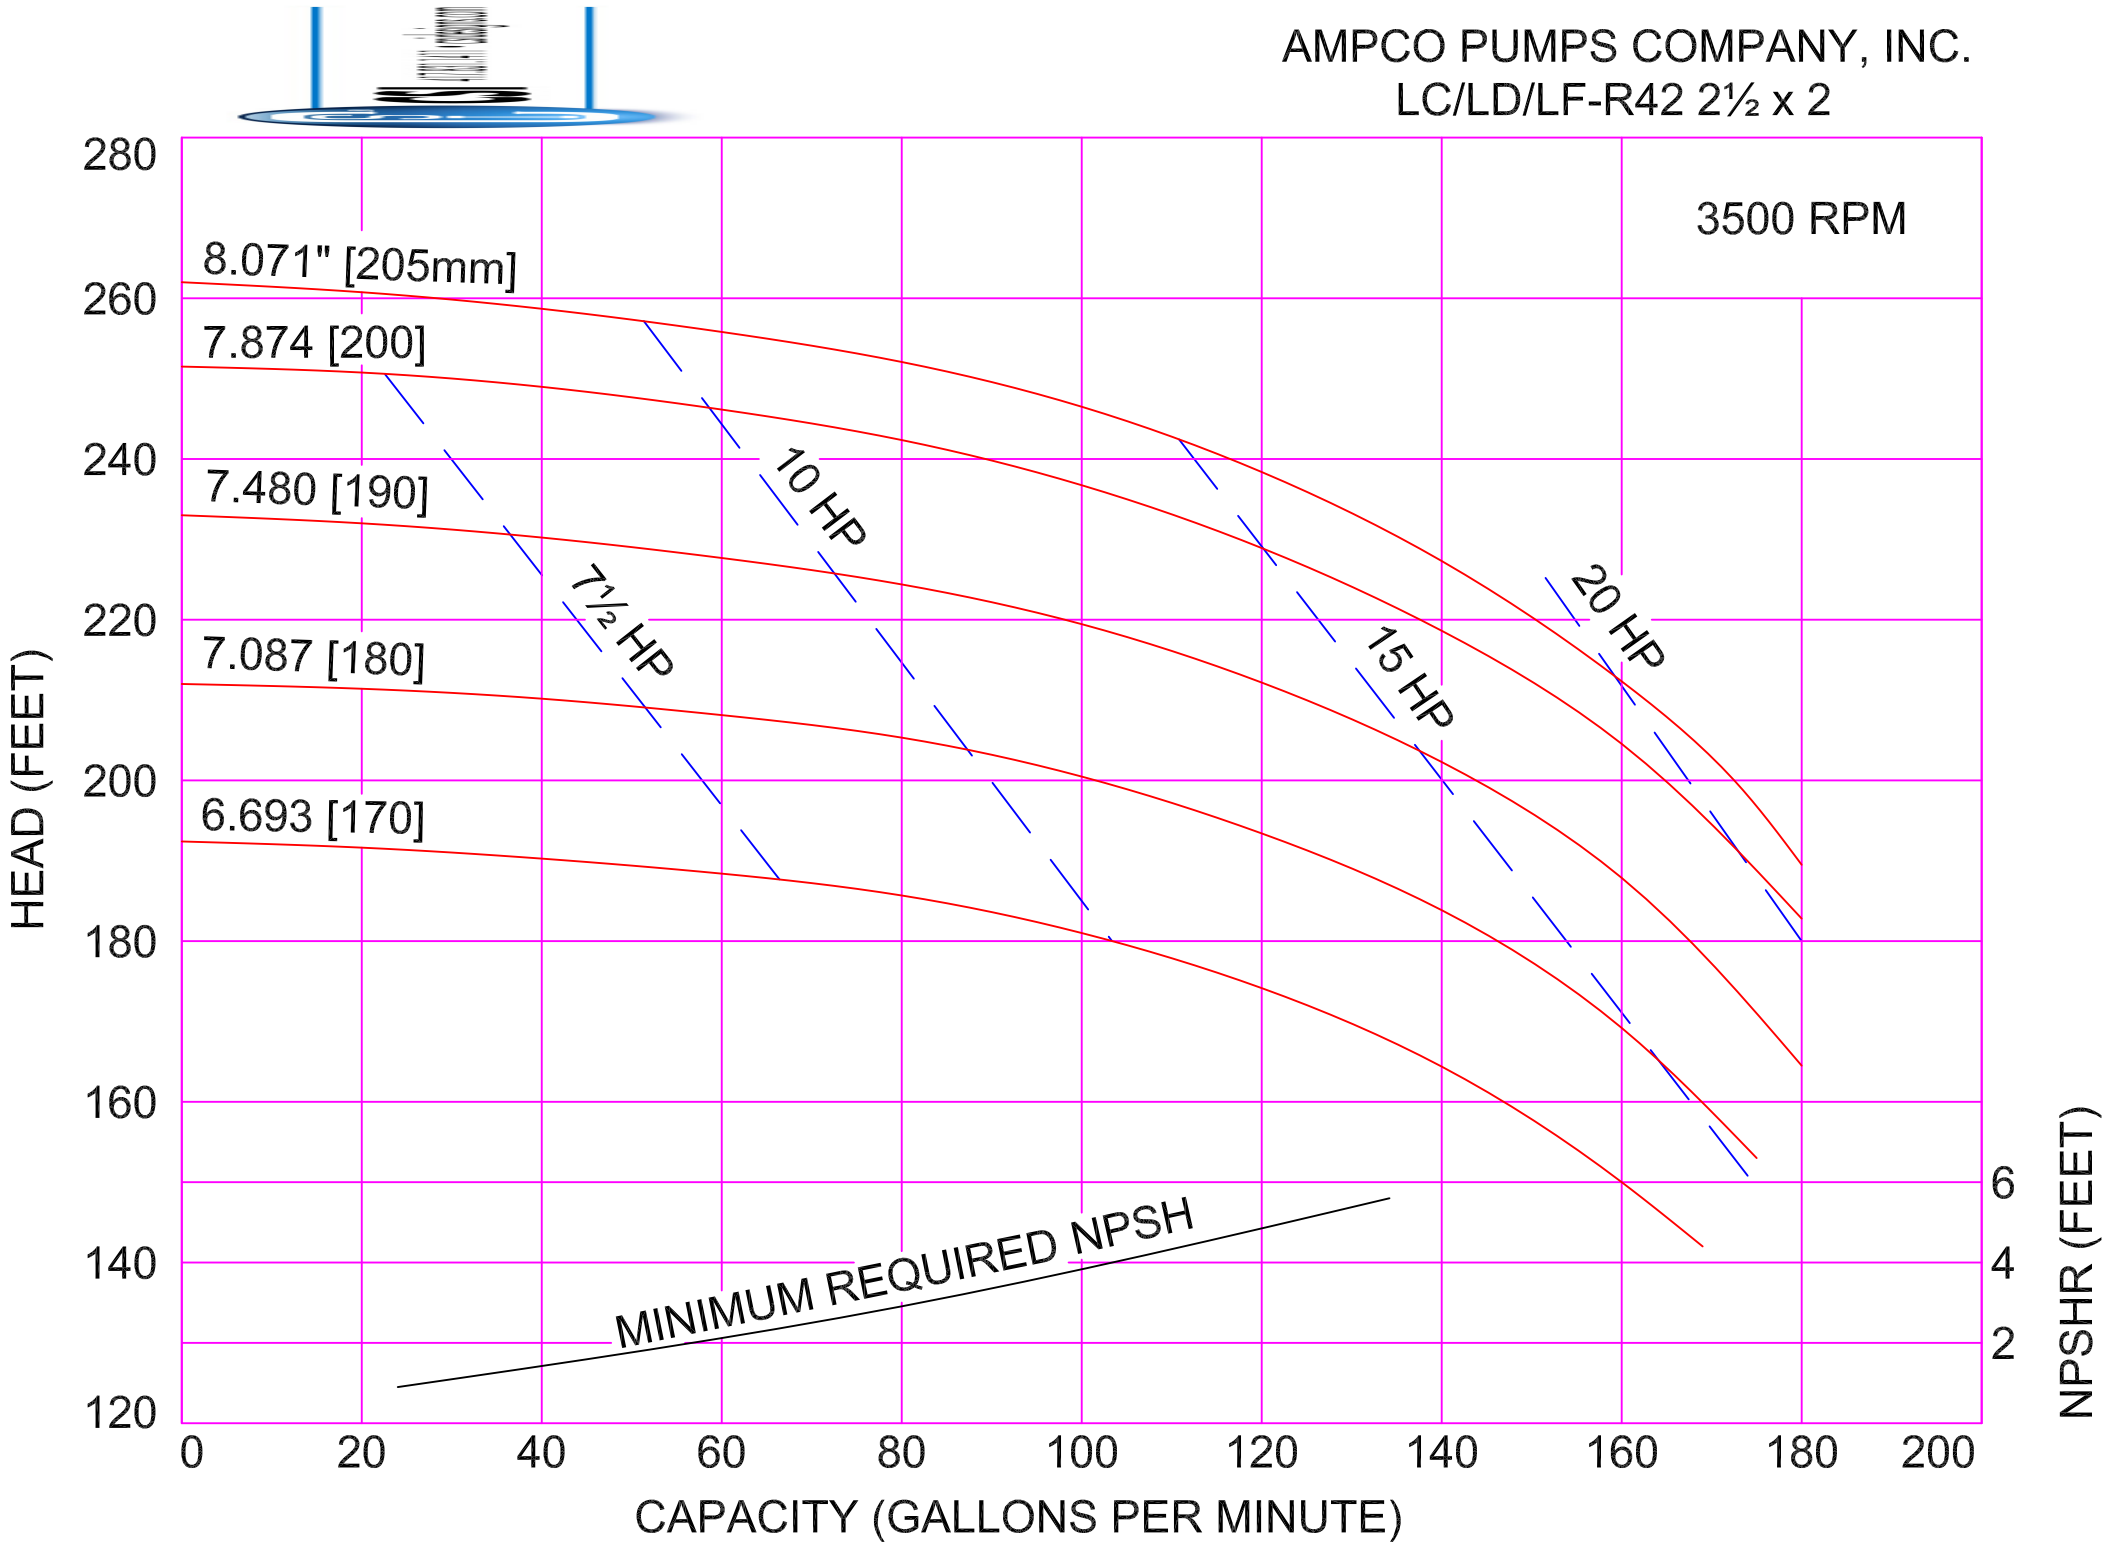

AMPCO PUMPS COMPANY, INC.
LC/LD/LF-R42 2½ x 2