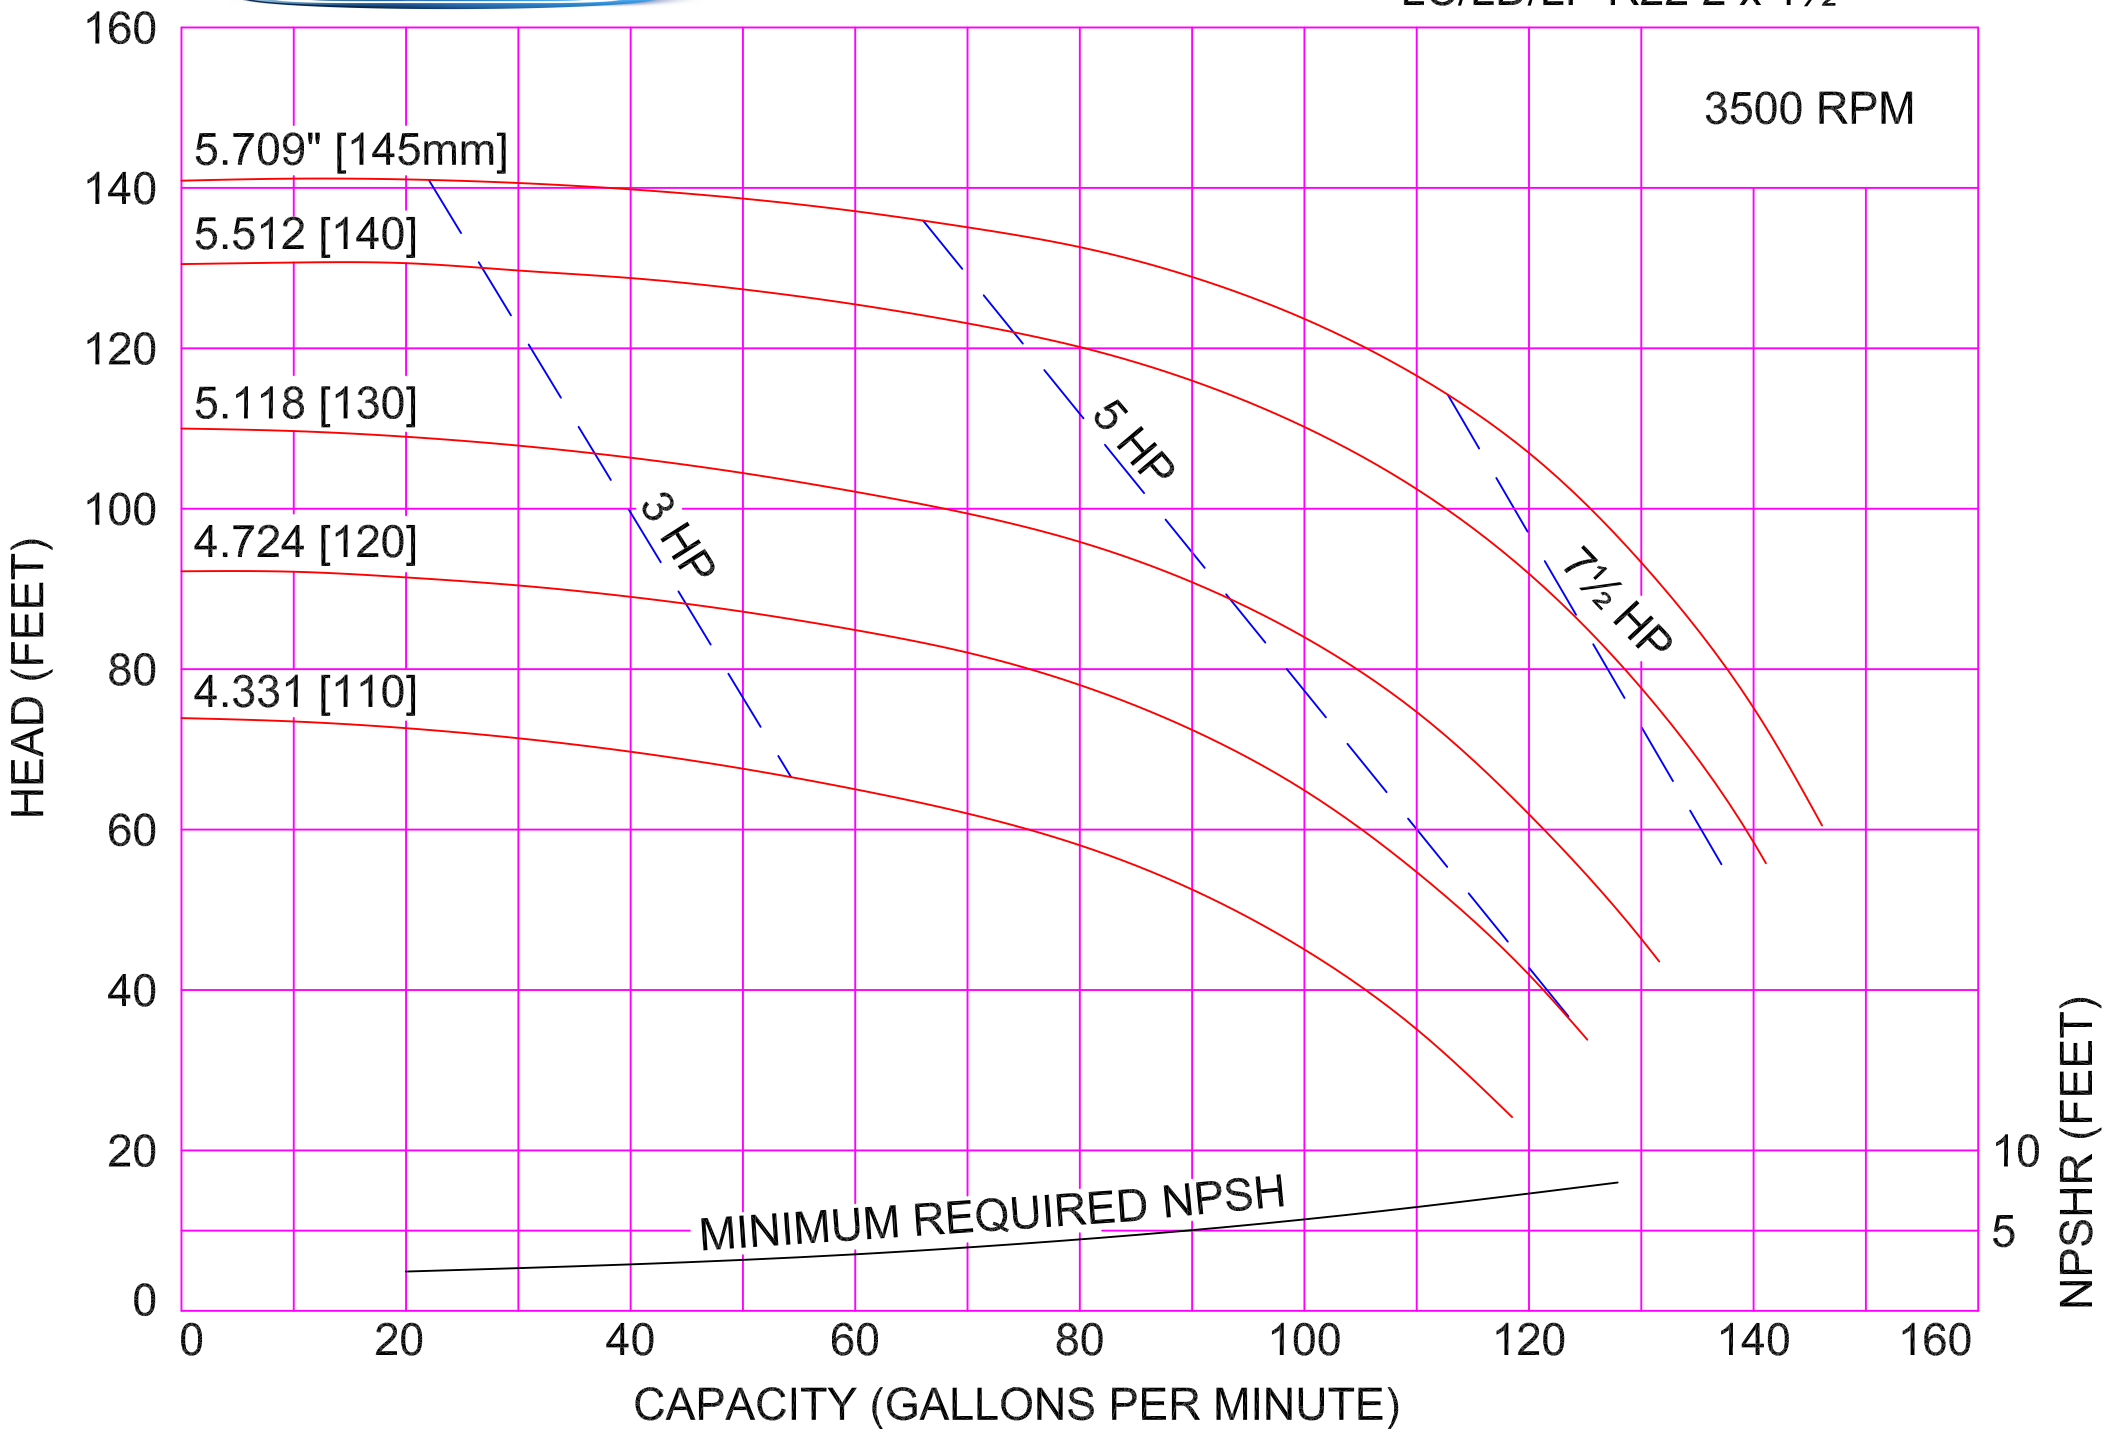

AMPCO PUMPS COMPANY, INC.
LC/LD/LF-R22 2 x 1½