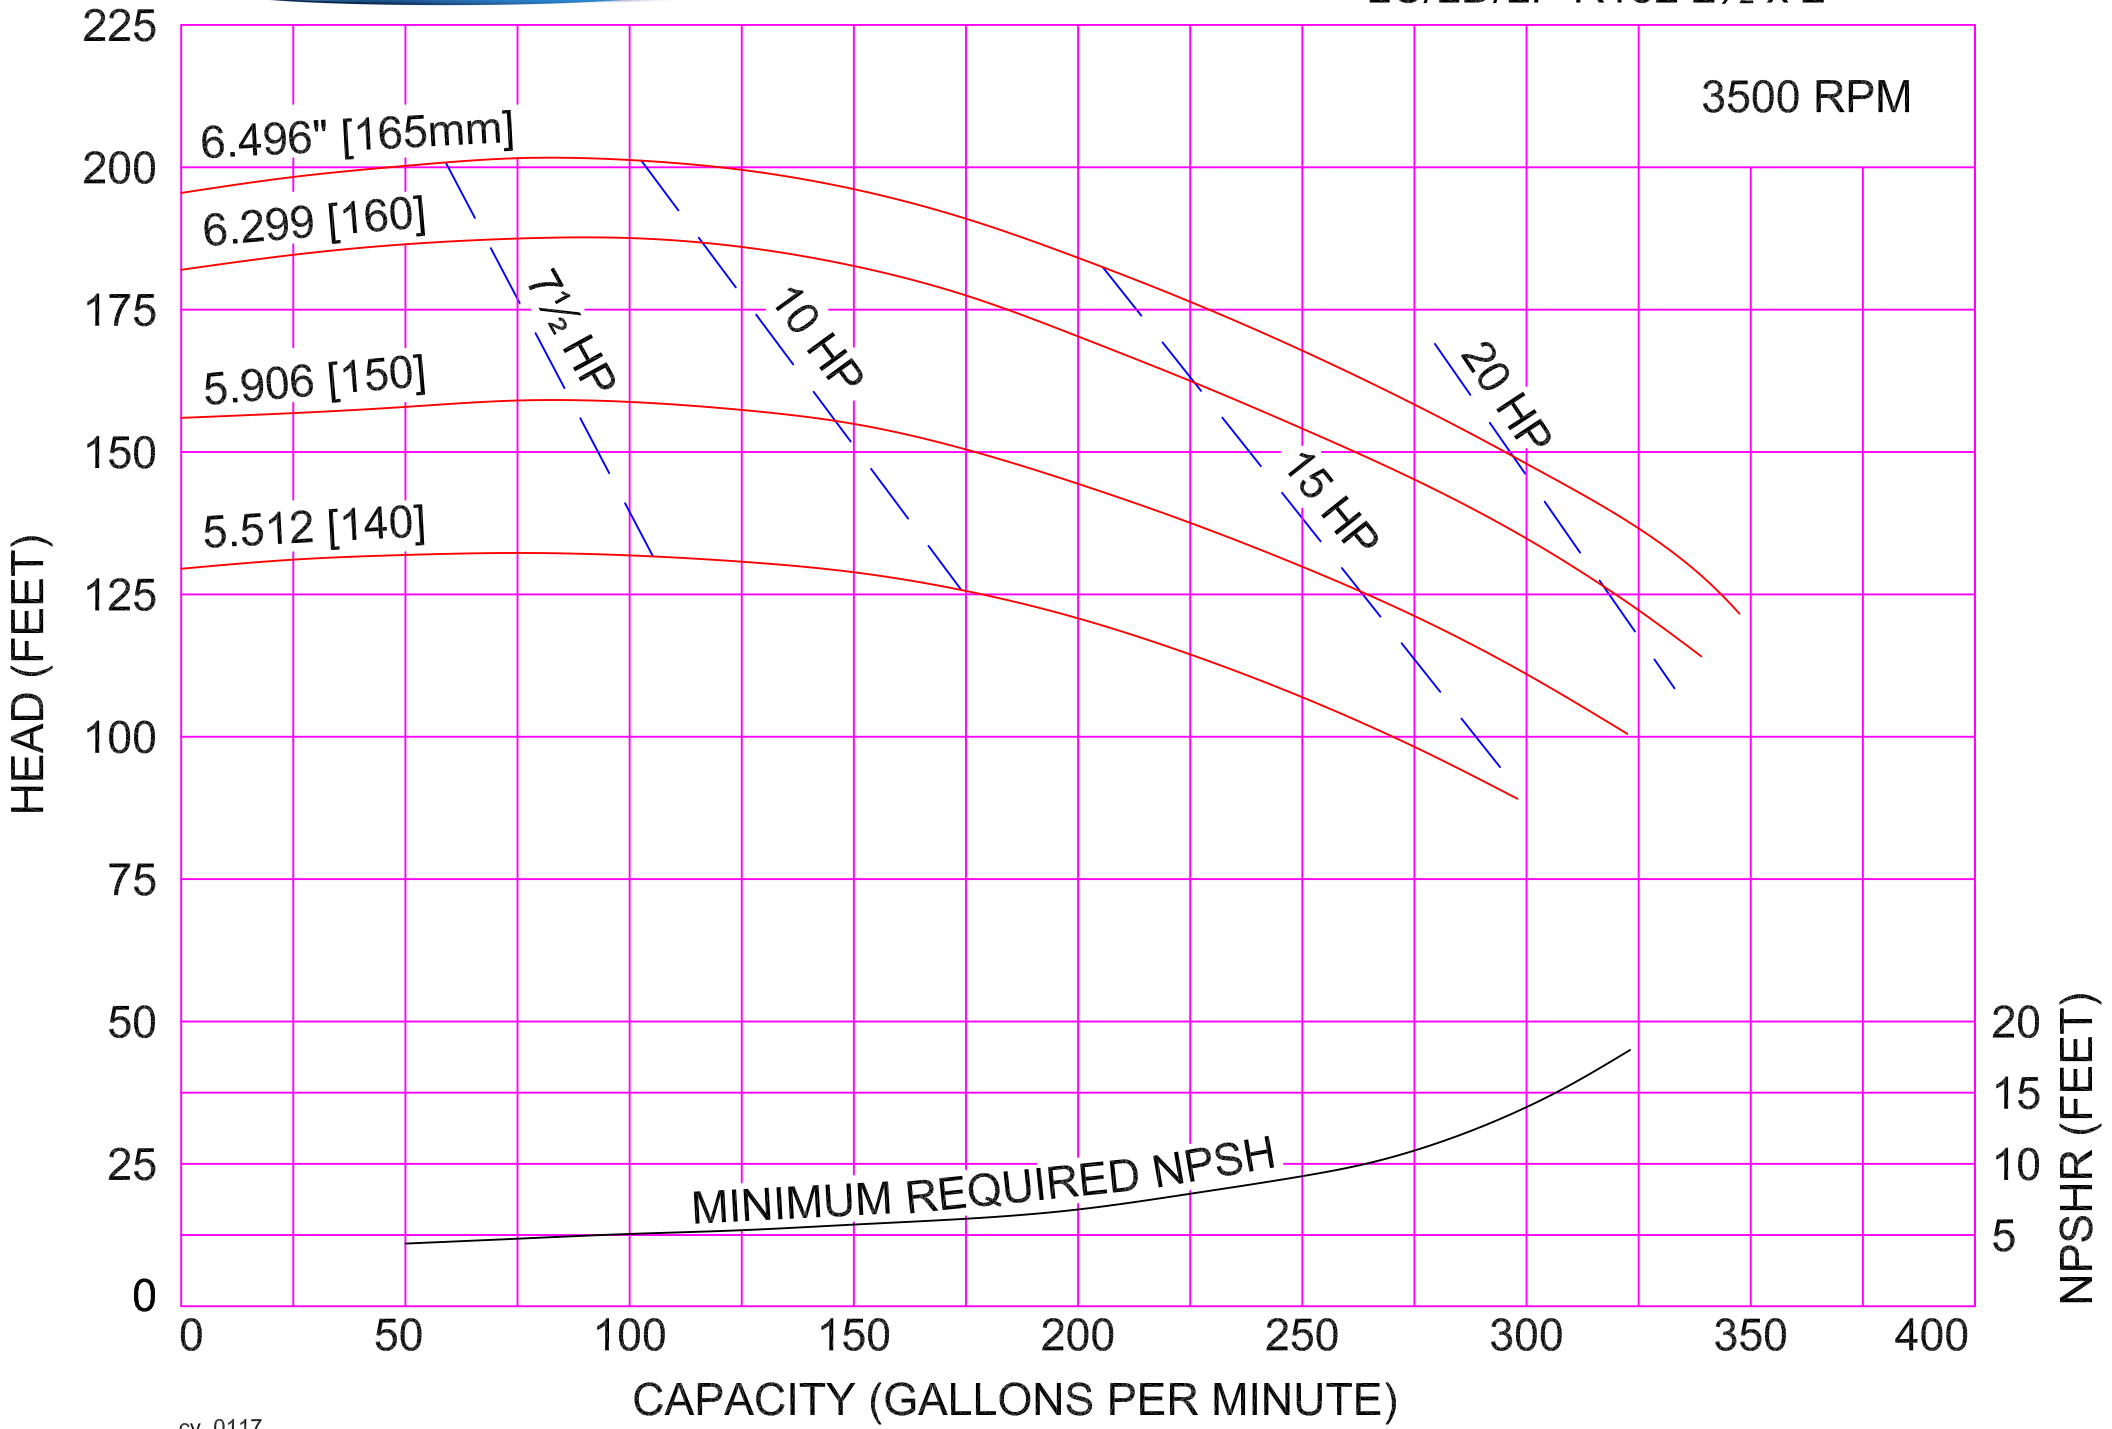

AMPCO PUMPS COMPANY, INC.
LC/LD/LF-R132 2½ x 2