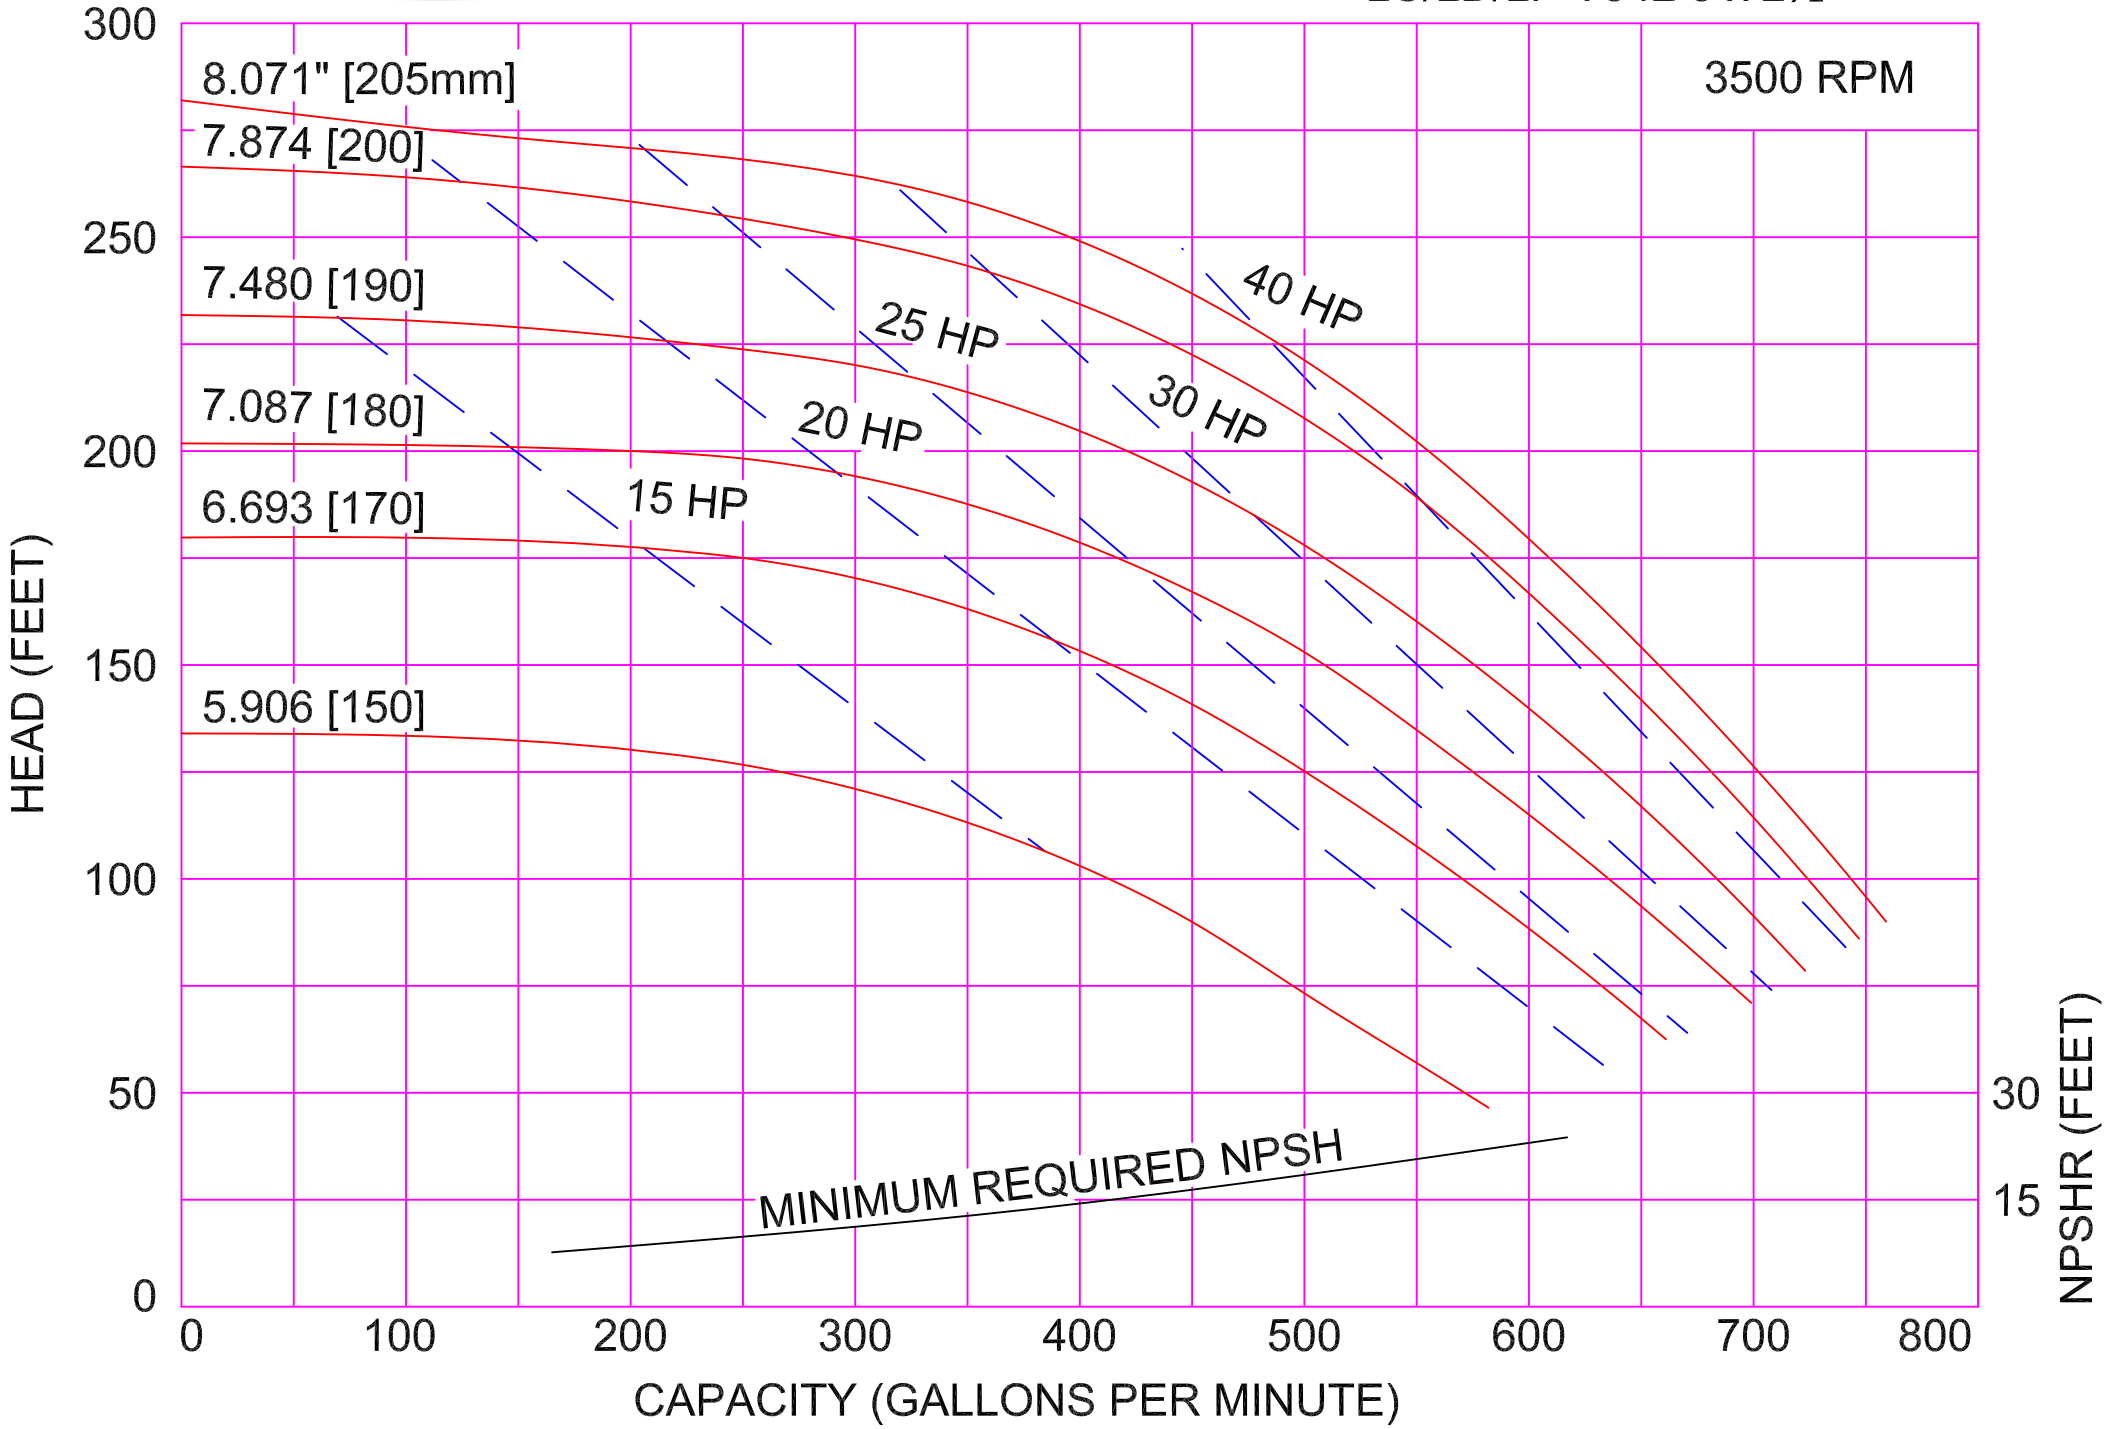

AMPCO PUMPS COMPANY, INC.
LC/LD/LF-V542 3 x 2½