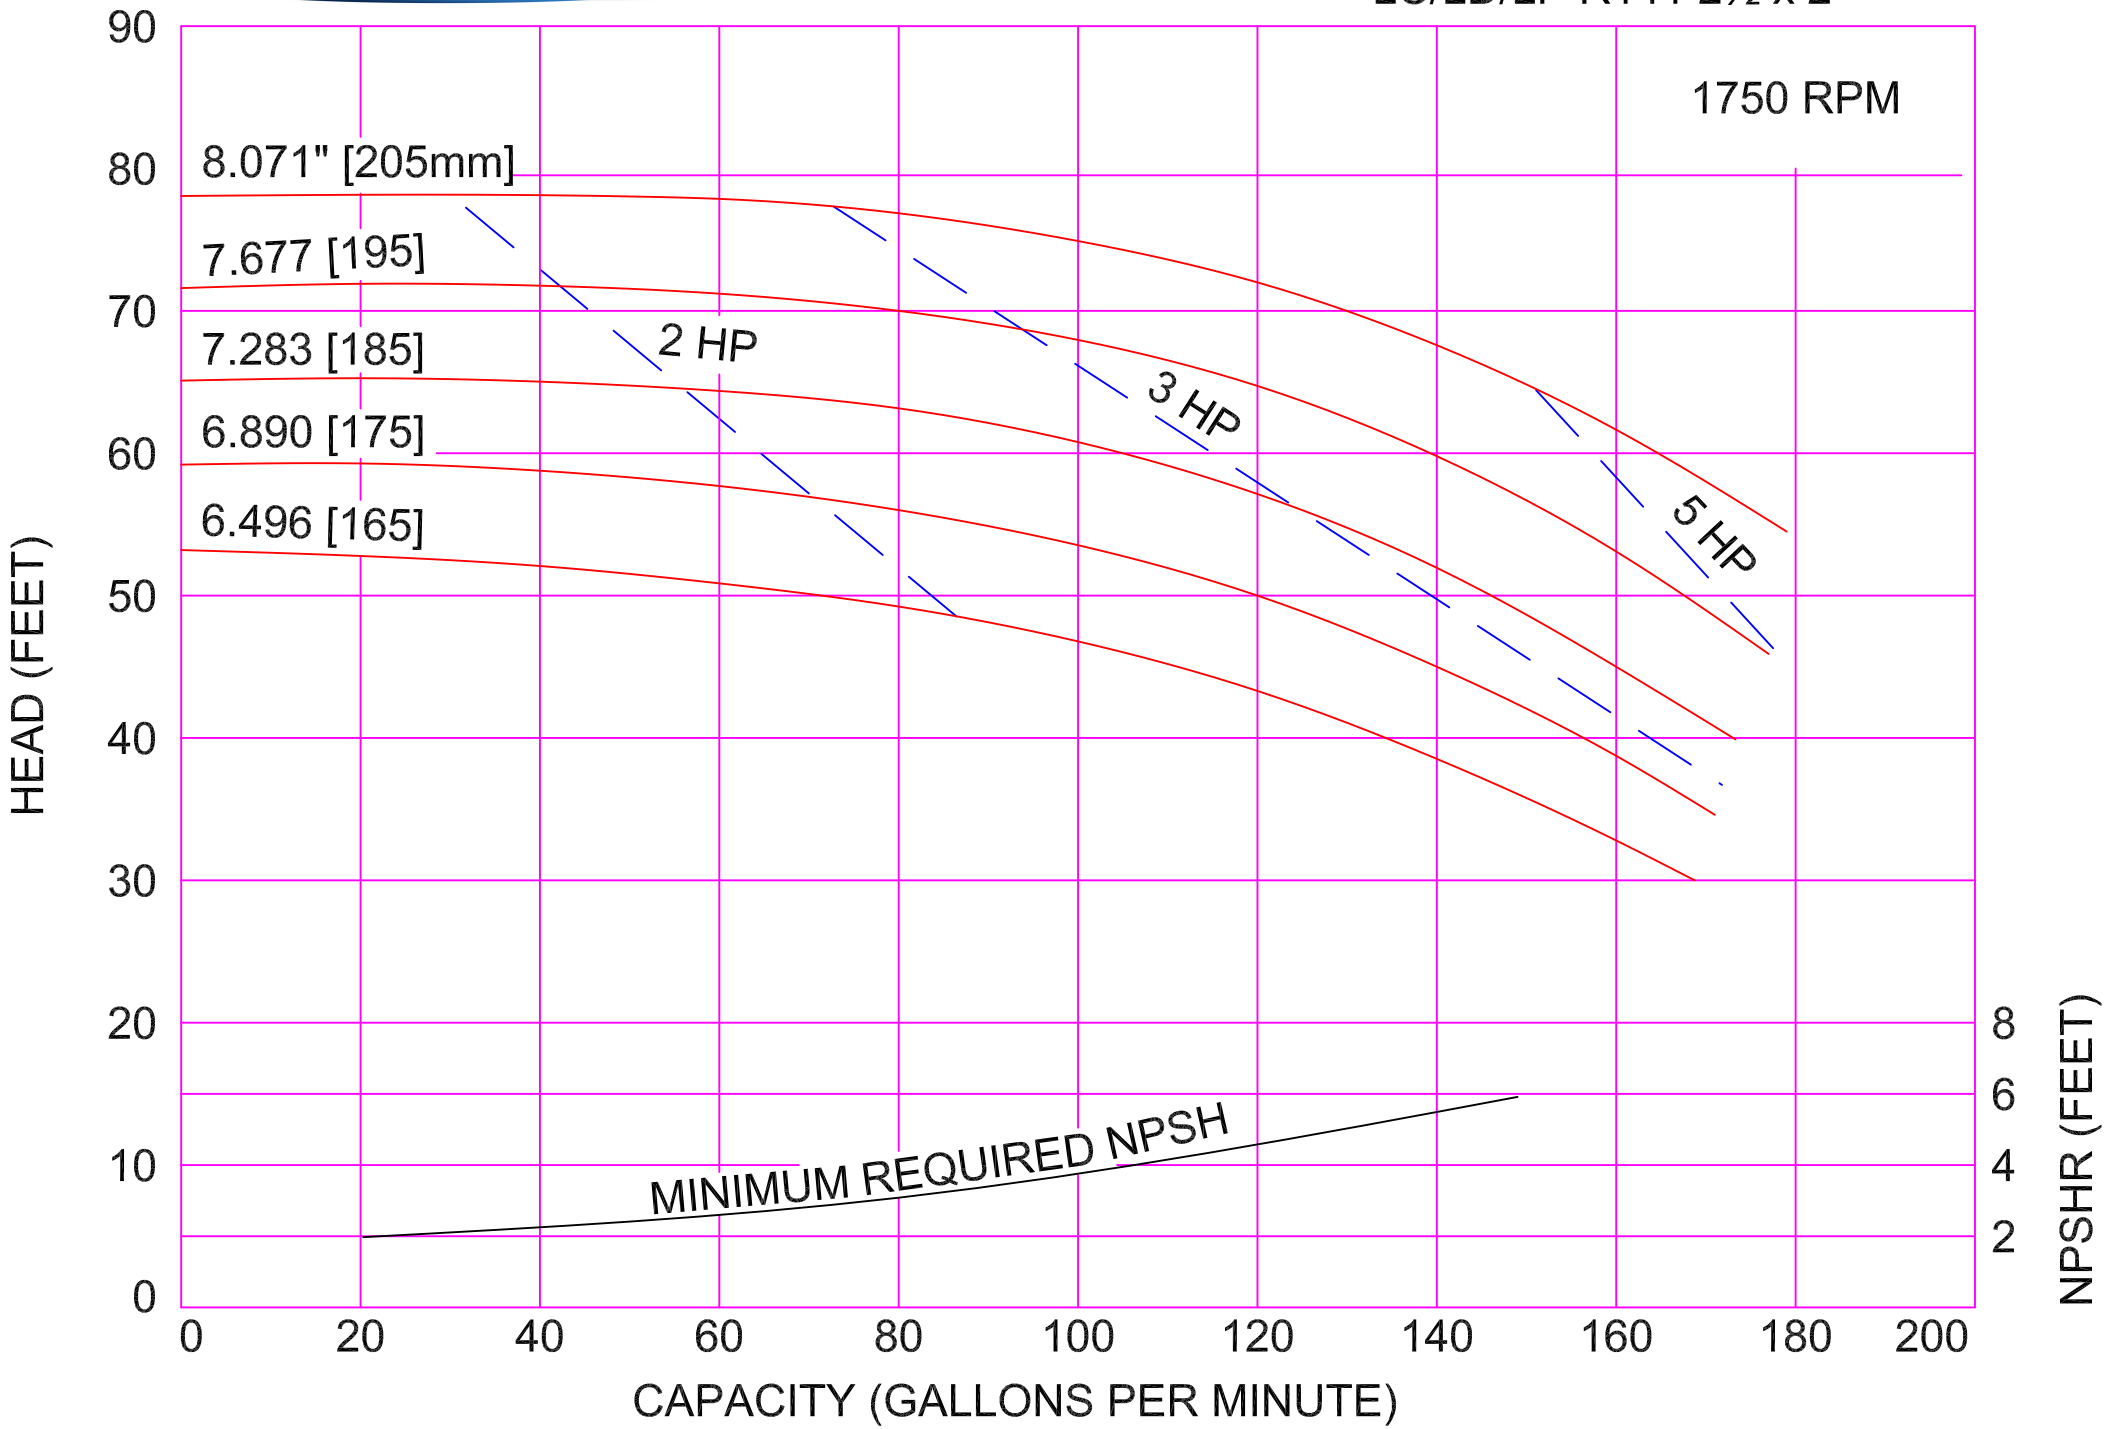

AMPCO PUMPS COMPANY, INC.
LC/LD/LF-R141 2½ x 2