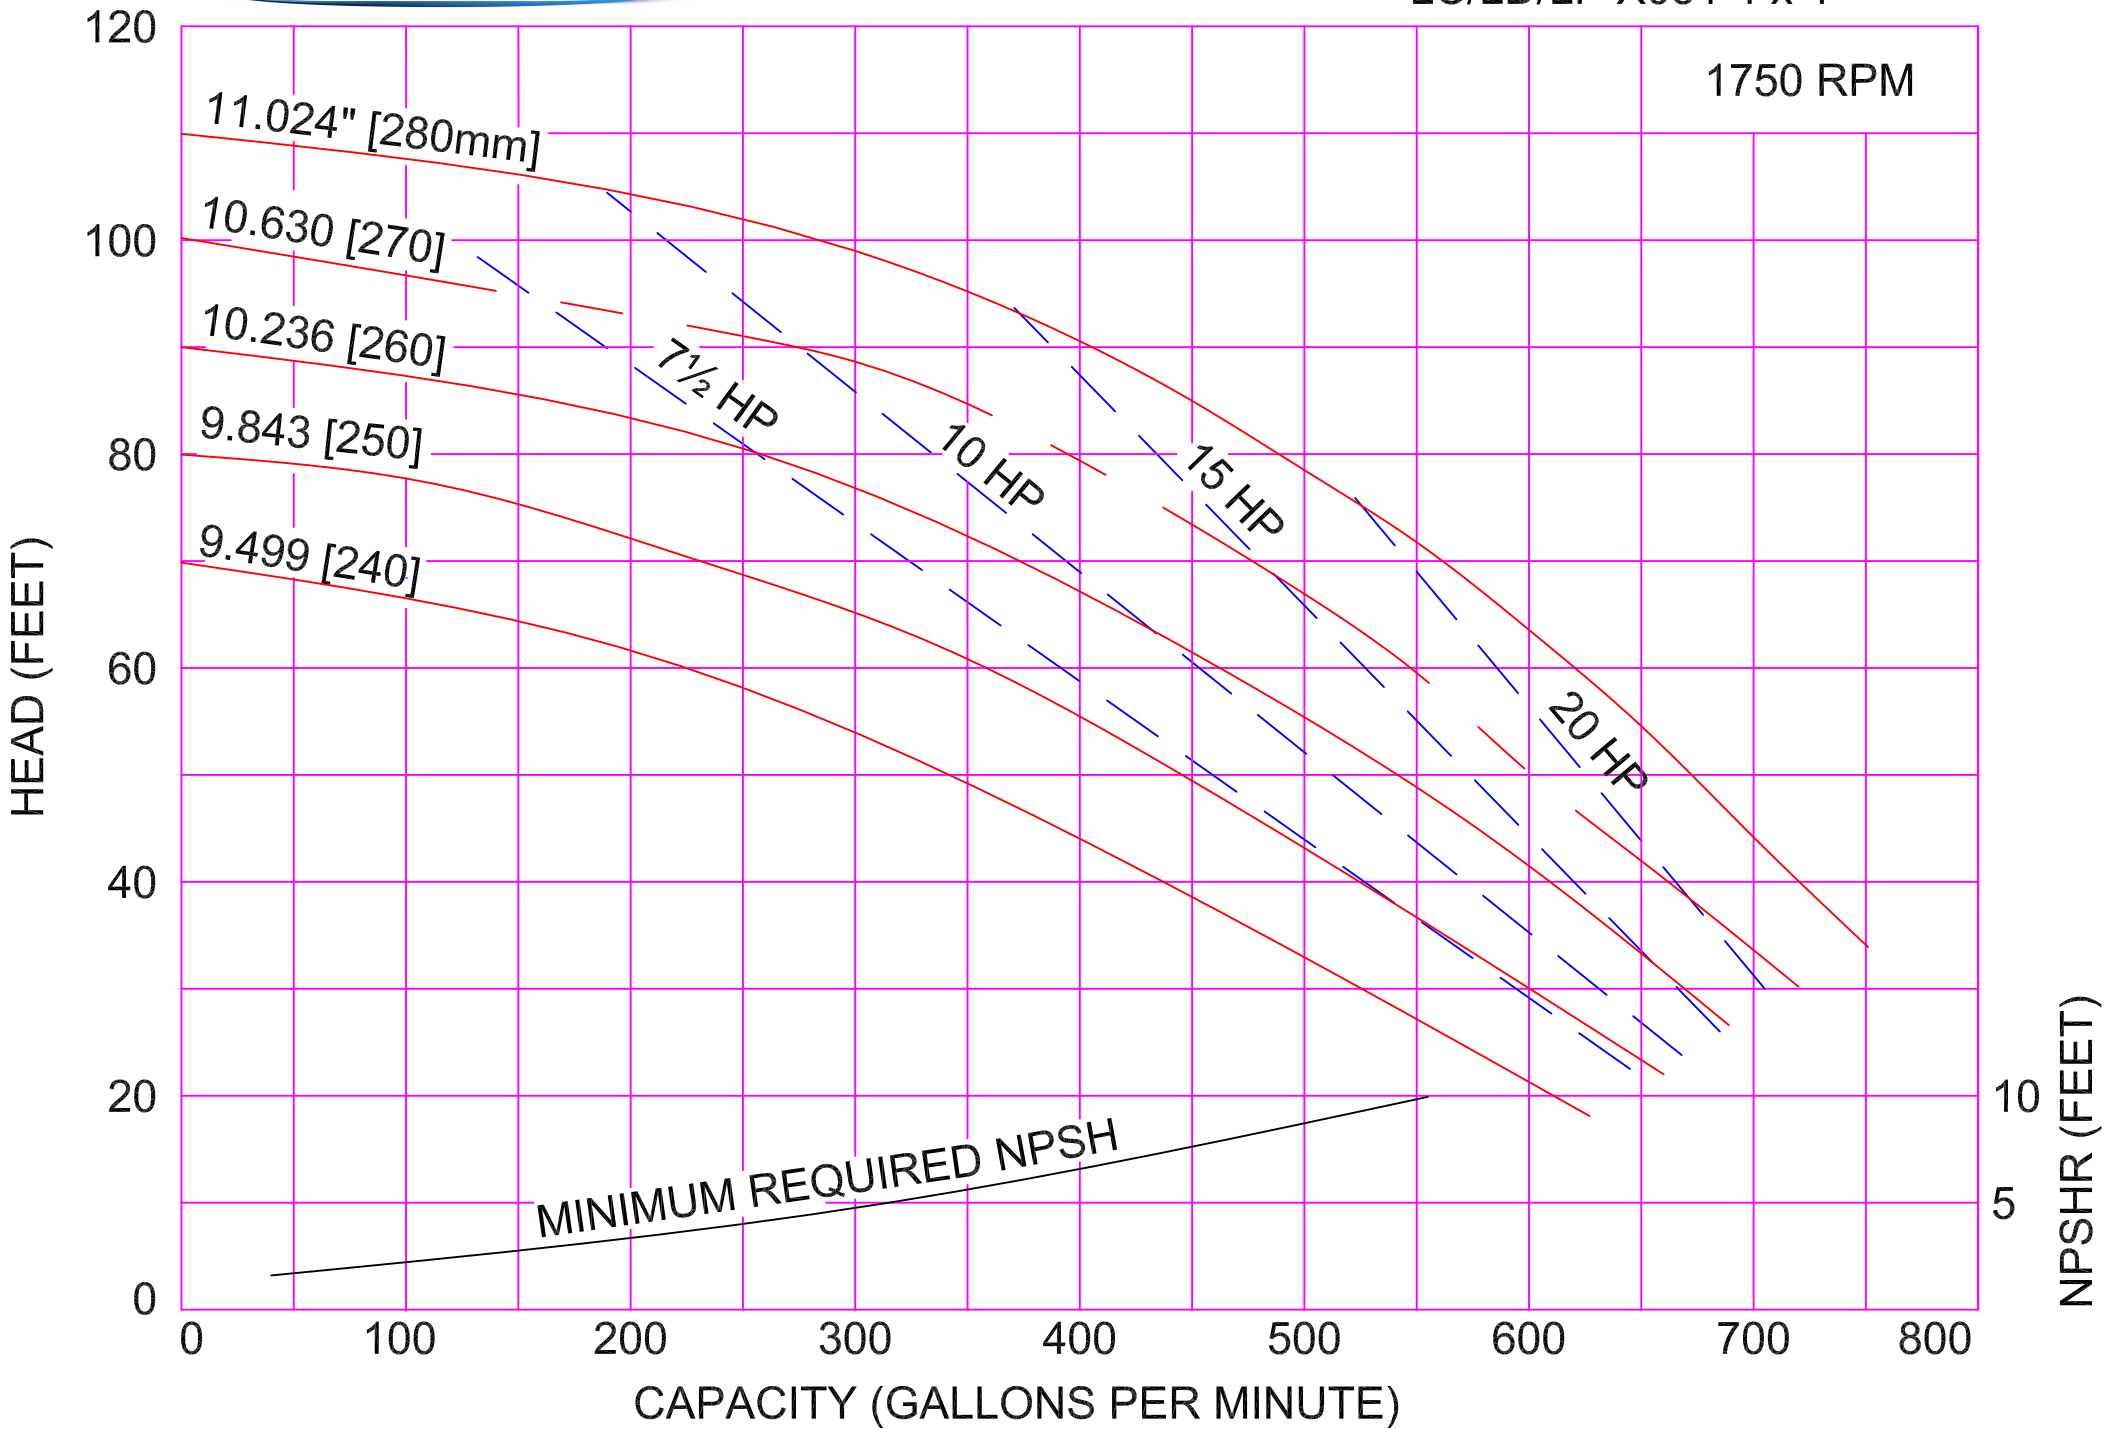

AMPCO PUMPS COMPANY, INC.
LC/LD/LF-X051 4 x 4

1750 RPM

AMPCO PUMPS COMPANY, INC.
LC/LD/LF-X151 4 x 4

AMPCO PUMPS COMPANY, INC.
LC/LD/LF-X161 4 x 4

CSI 417.831.1411 • csidesigns.com

Ampco Centrifugal Pumps LF Performance Curve Model: