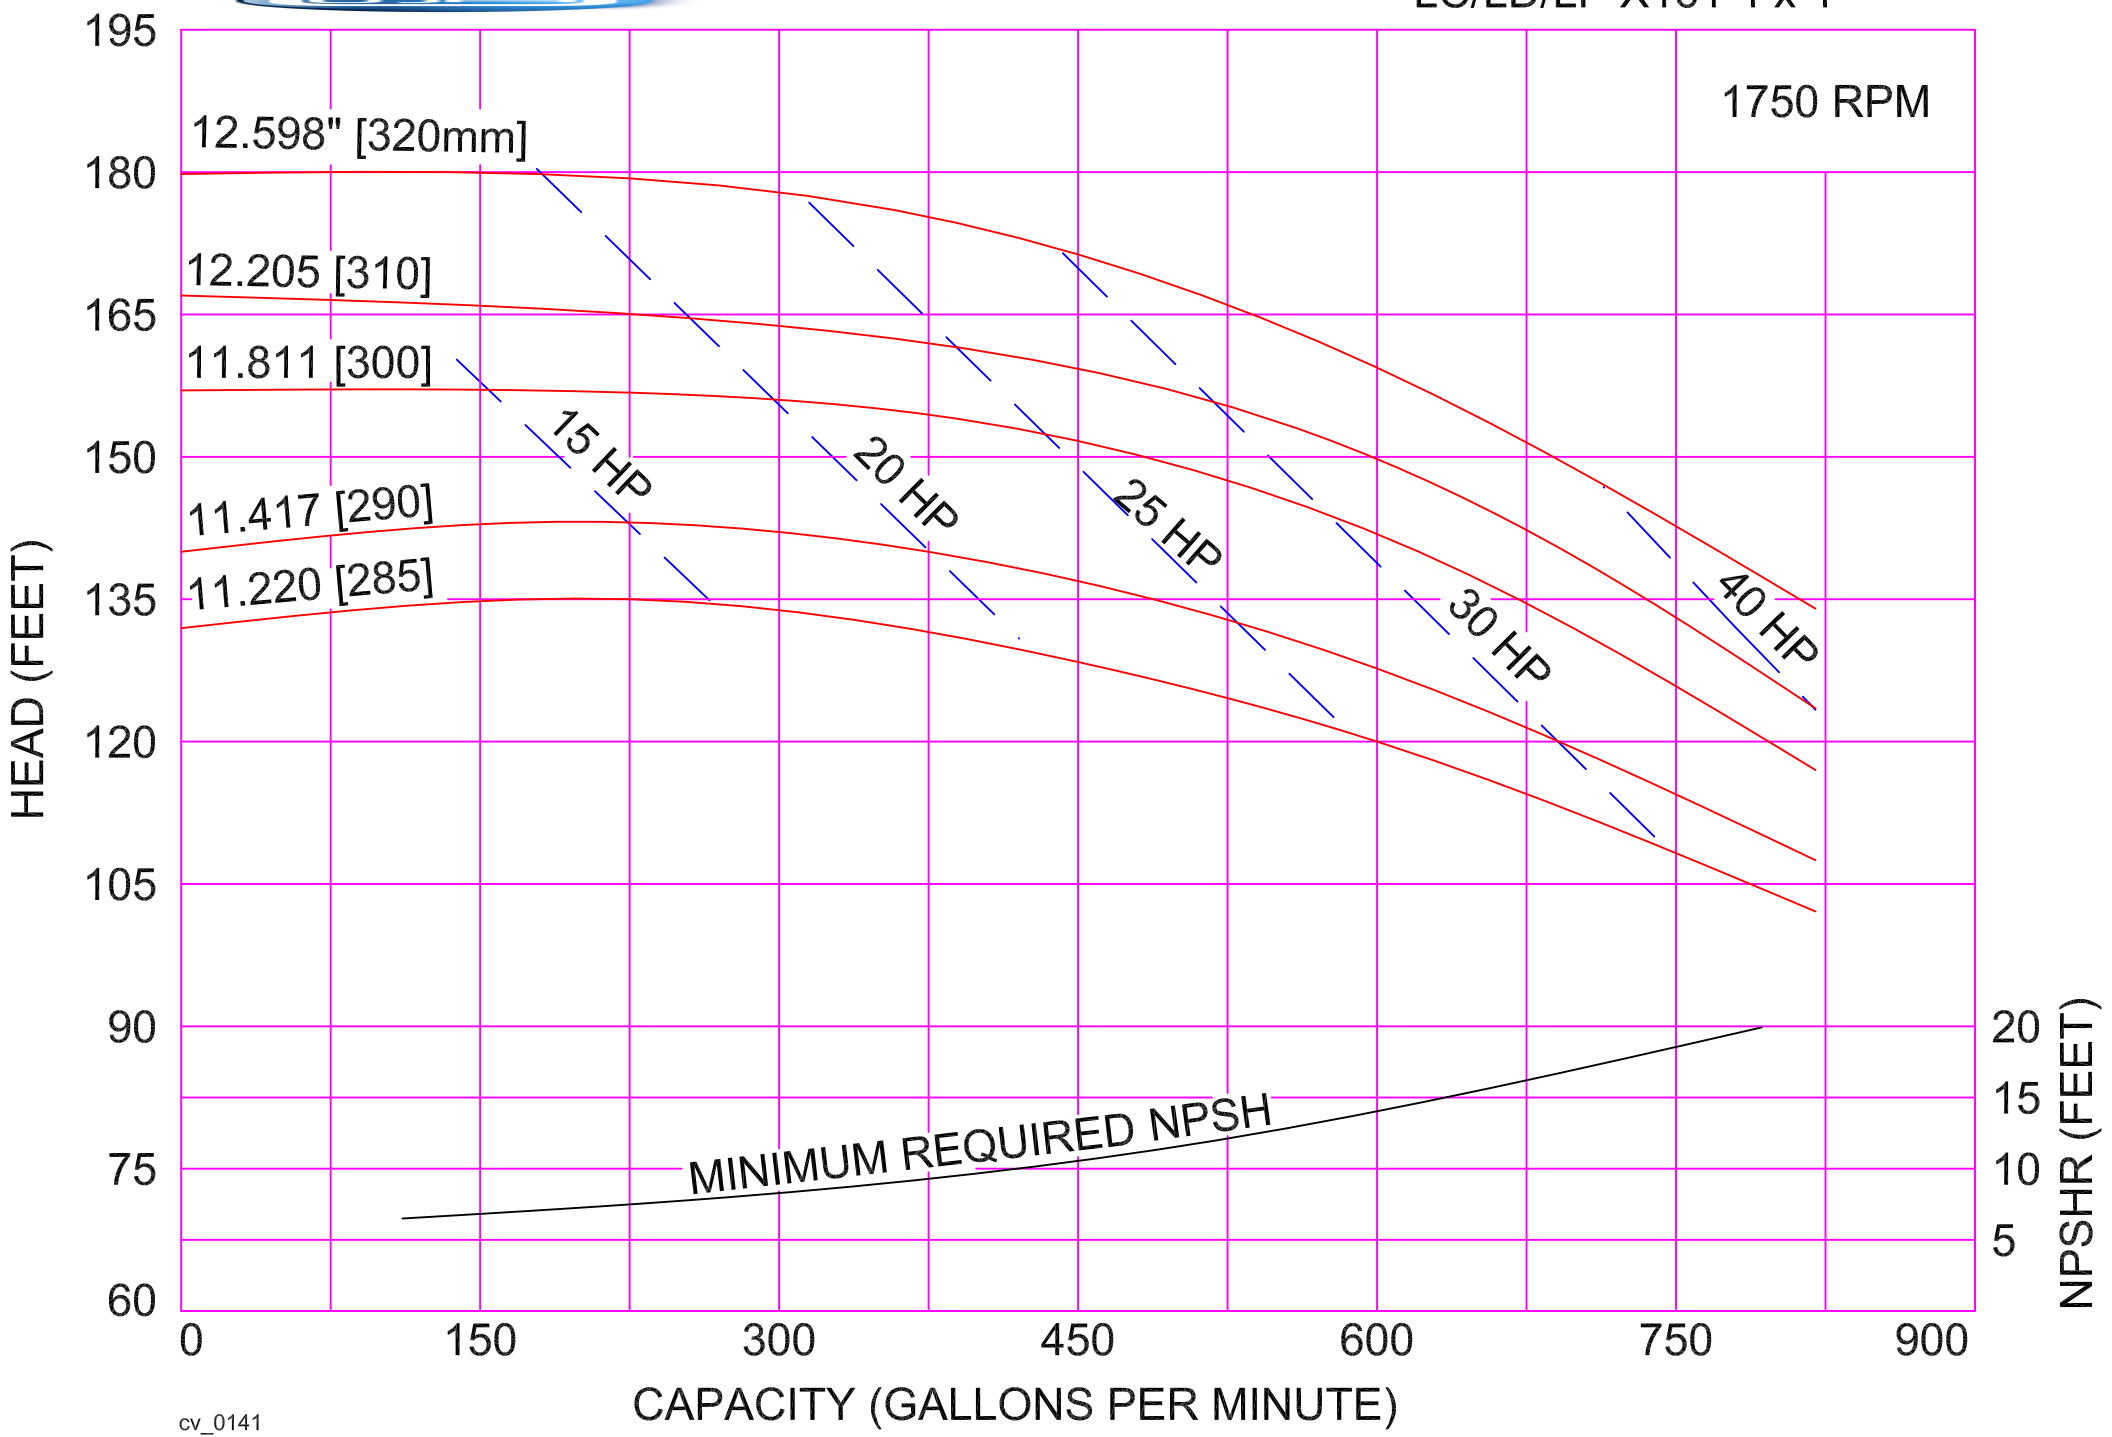

AMPCO PUMPS COMPANY, INC.
LC/LD/LF-X051 4 x 4

1750 RPM

AMPCO PUMPS COMPANY, INC.
LC/LD/LF-X151 4 x 4

AMPCO PUMPS COMPANY, INC.
LC/LD/LF-X161 4 x 4

CSI 417.831.1411 • csidesigns.com

Ampco Centrifugal Pumps LF Performance Curve Model: