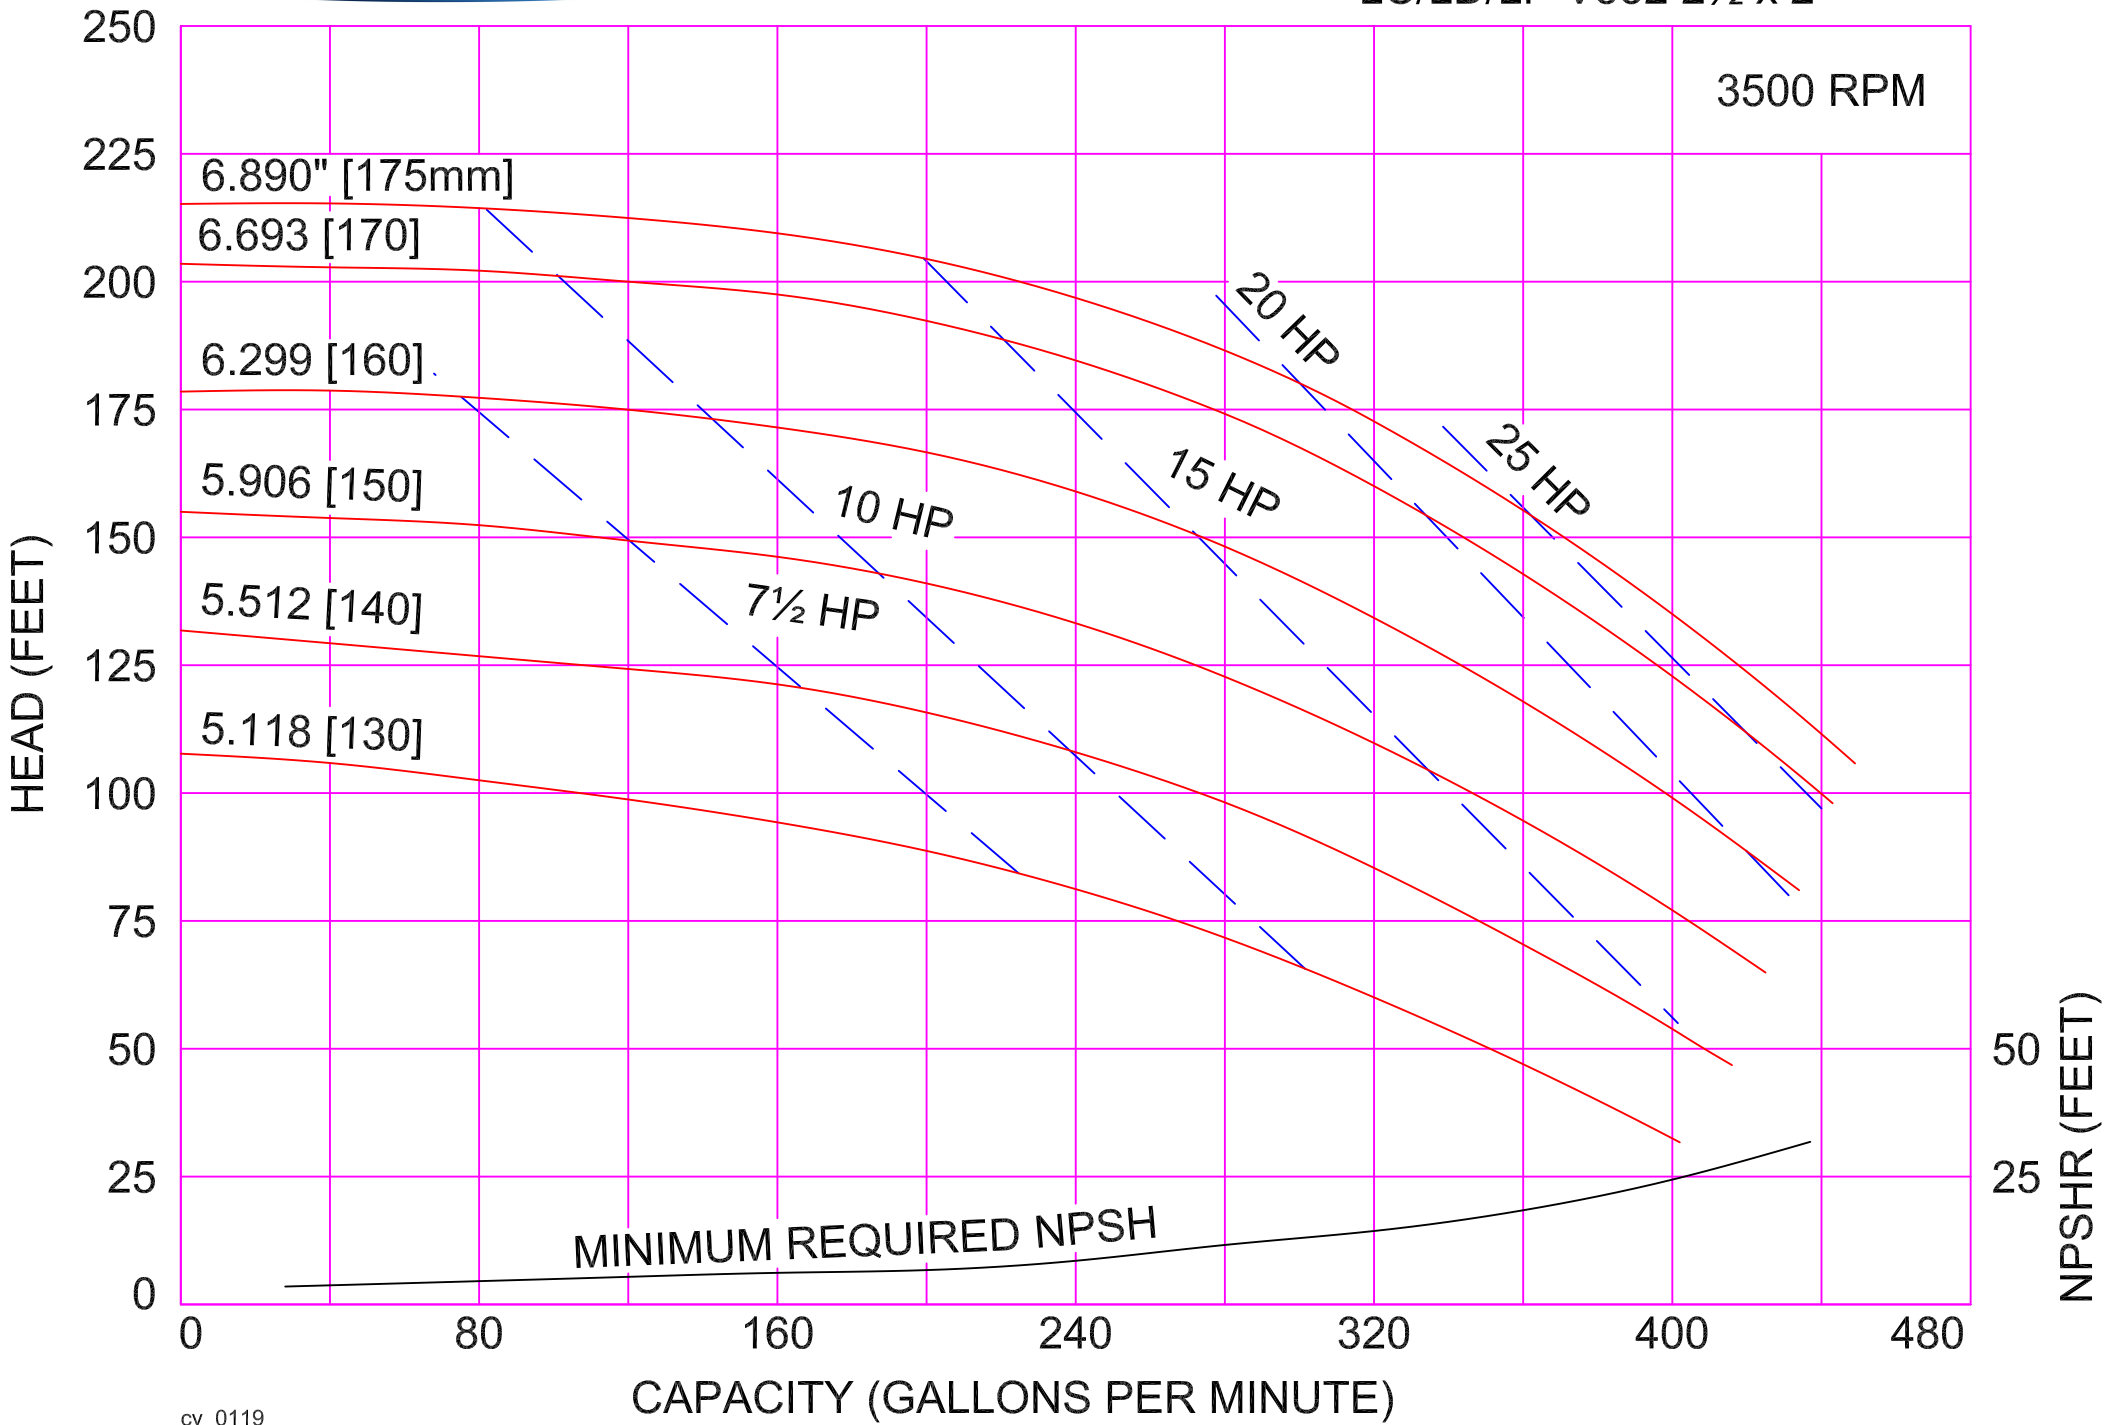

AMPCO PUMPS COMPANY, INC.
LC/LD/LF-V532 2½ x 2