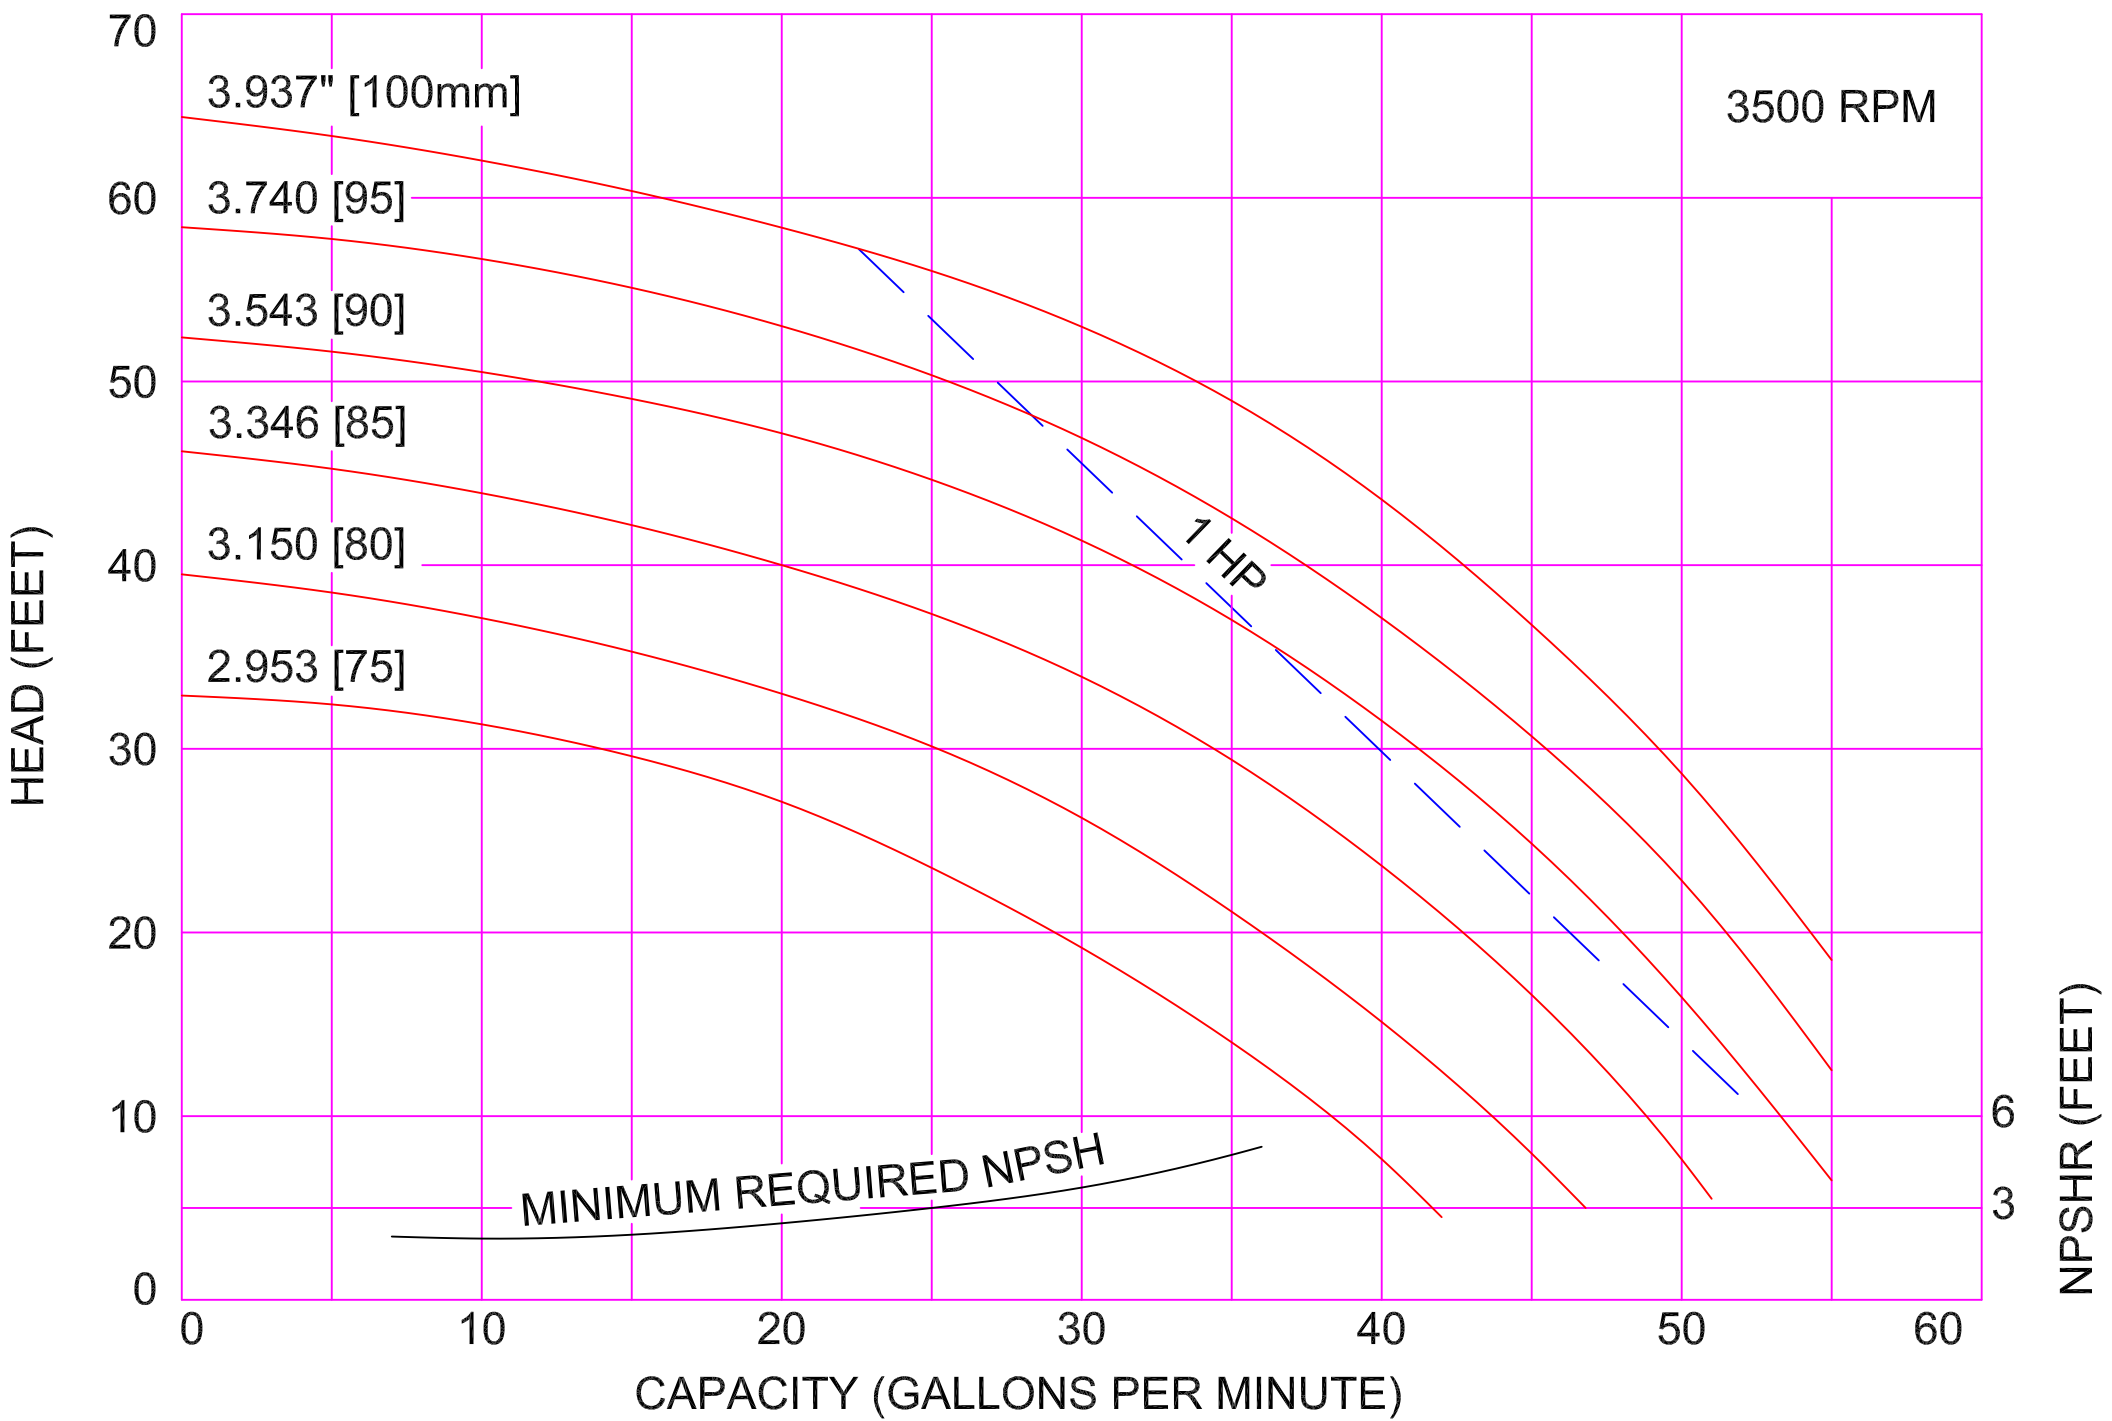

AMPCO PUMPS COMPANY, INC.
LC/LD/LF-R02 1½ x 1½

AMPCO PUMPS COMPANY, INC.
LC/LD/LF-R12 2 x 1½

3500 RPM

5.118" [130mm]

4.921 [125]

4.724 [120]

4.528 [115]

4.331 [110]