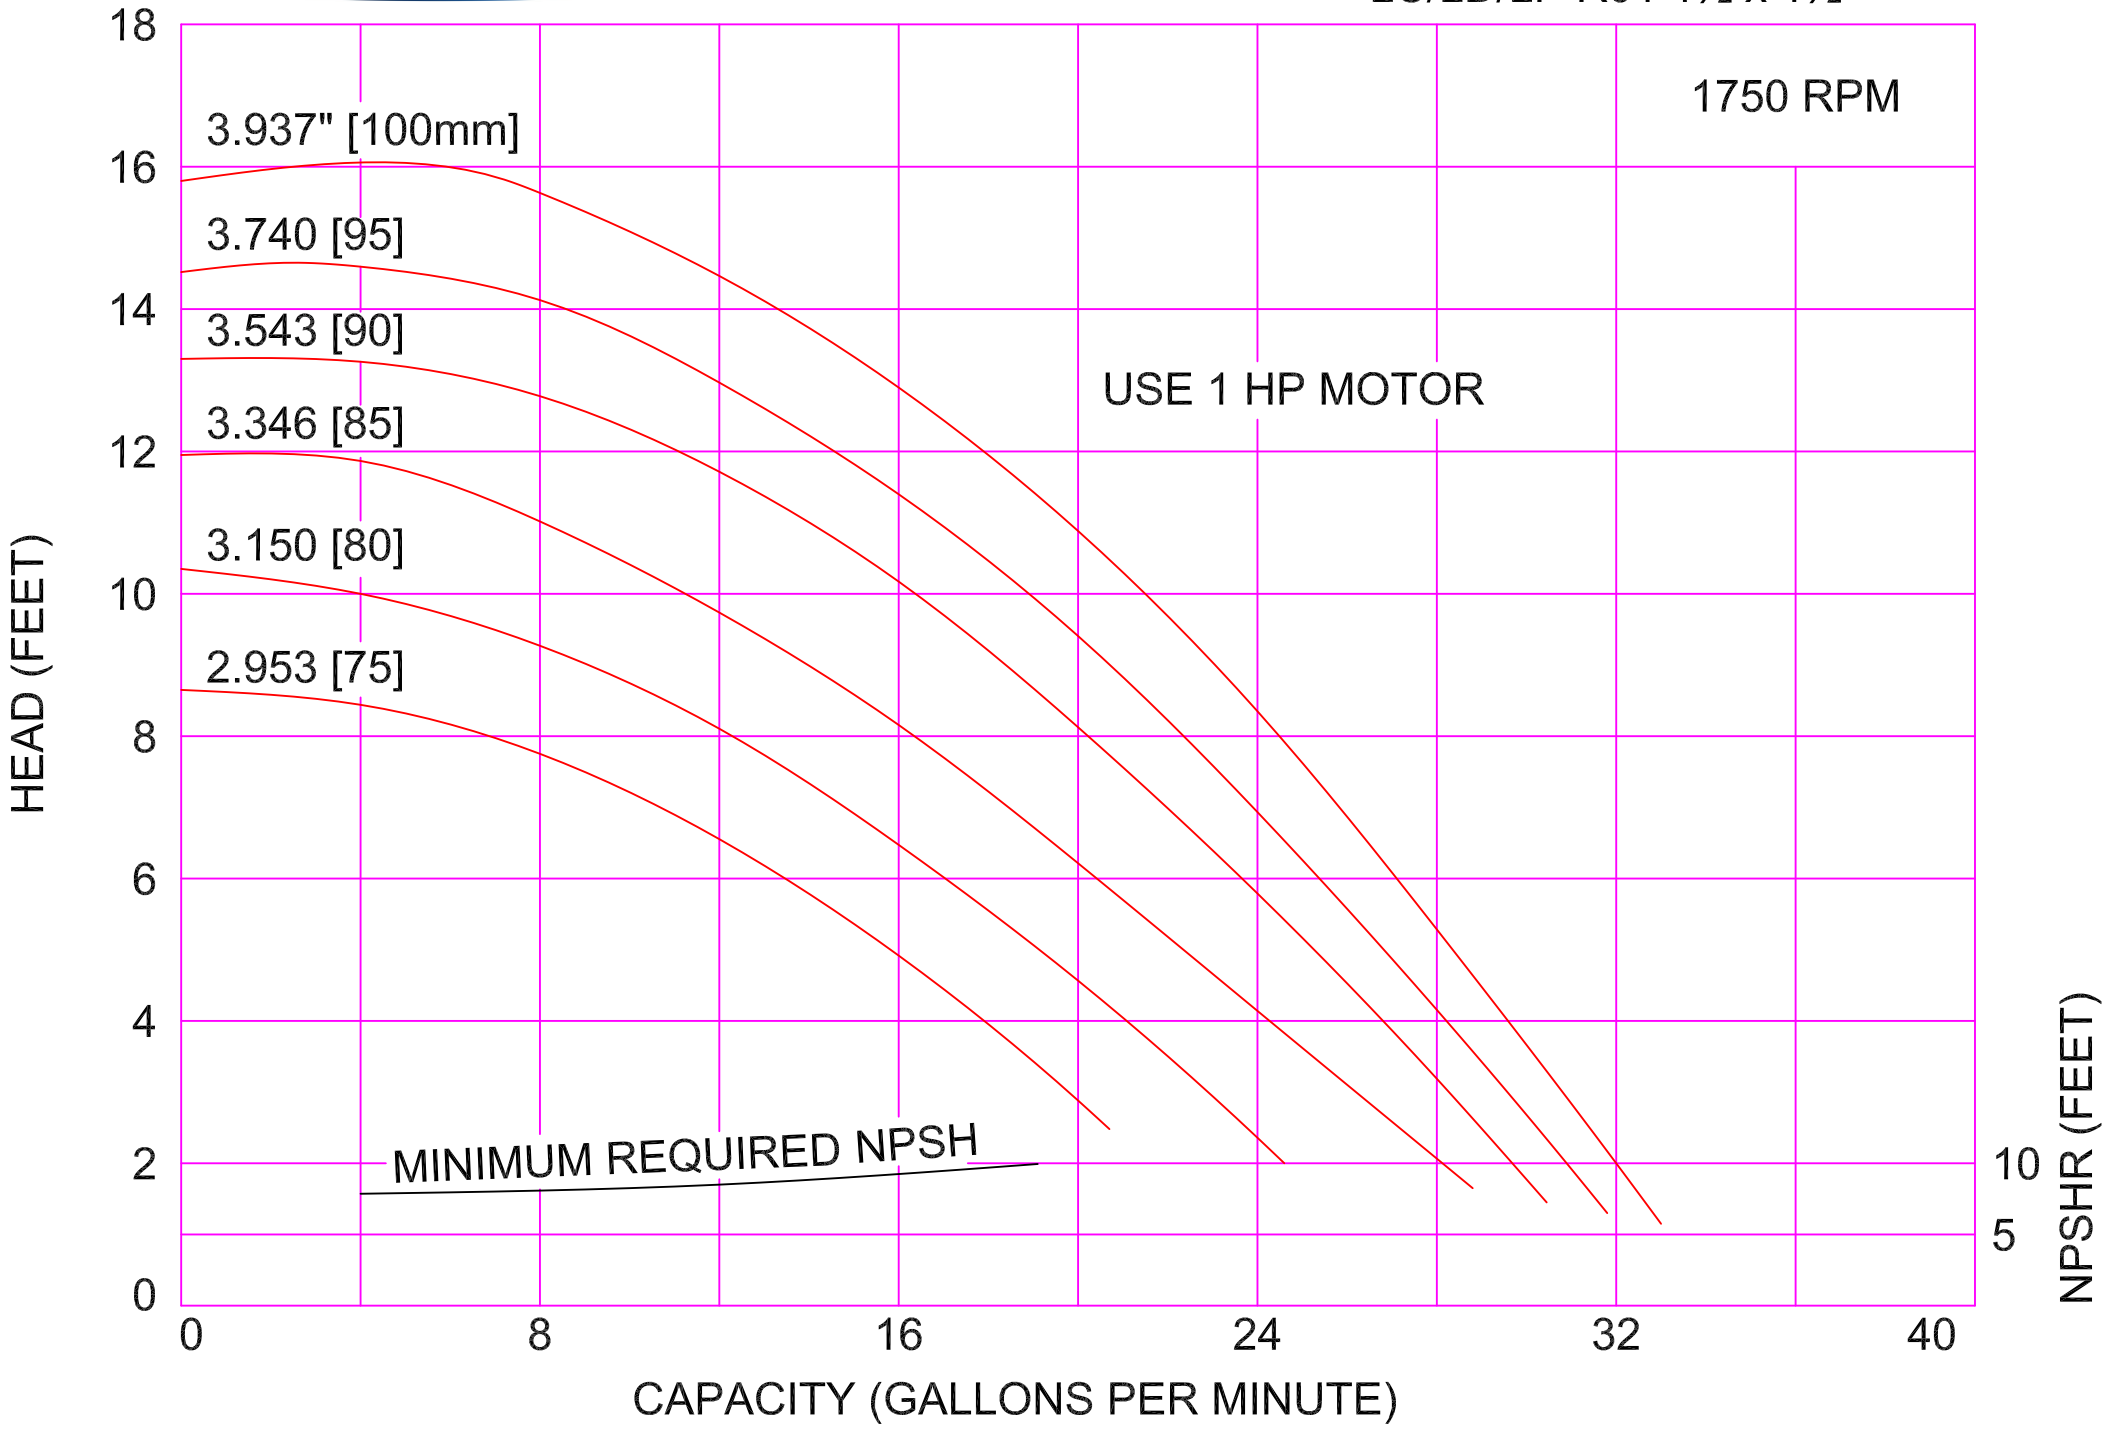

AMPCO PUMPS COMPANY, INC.
LC/LD/LF-R01 1½ x 1½