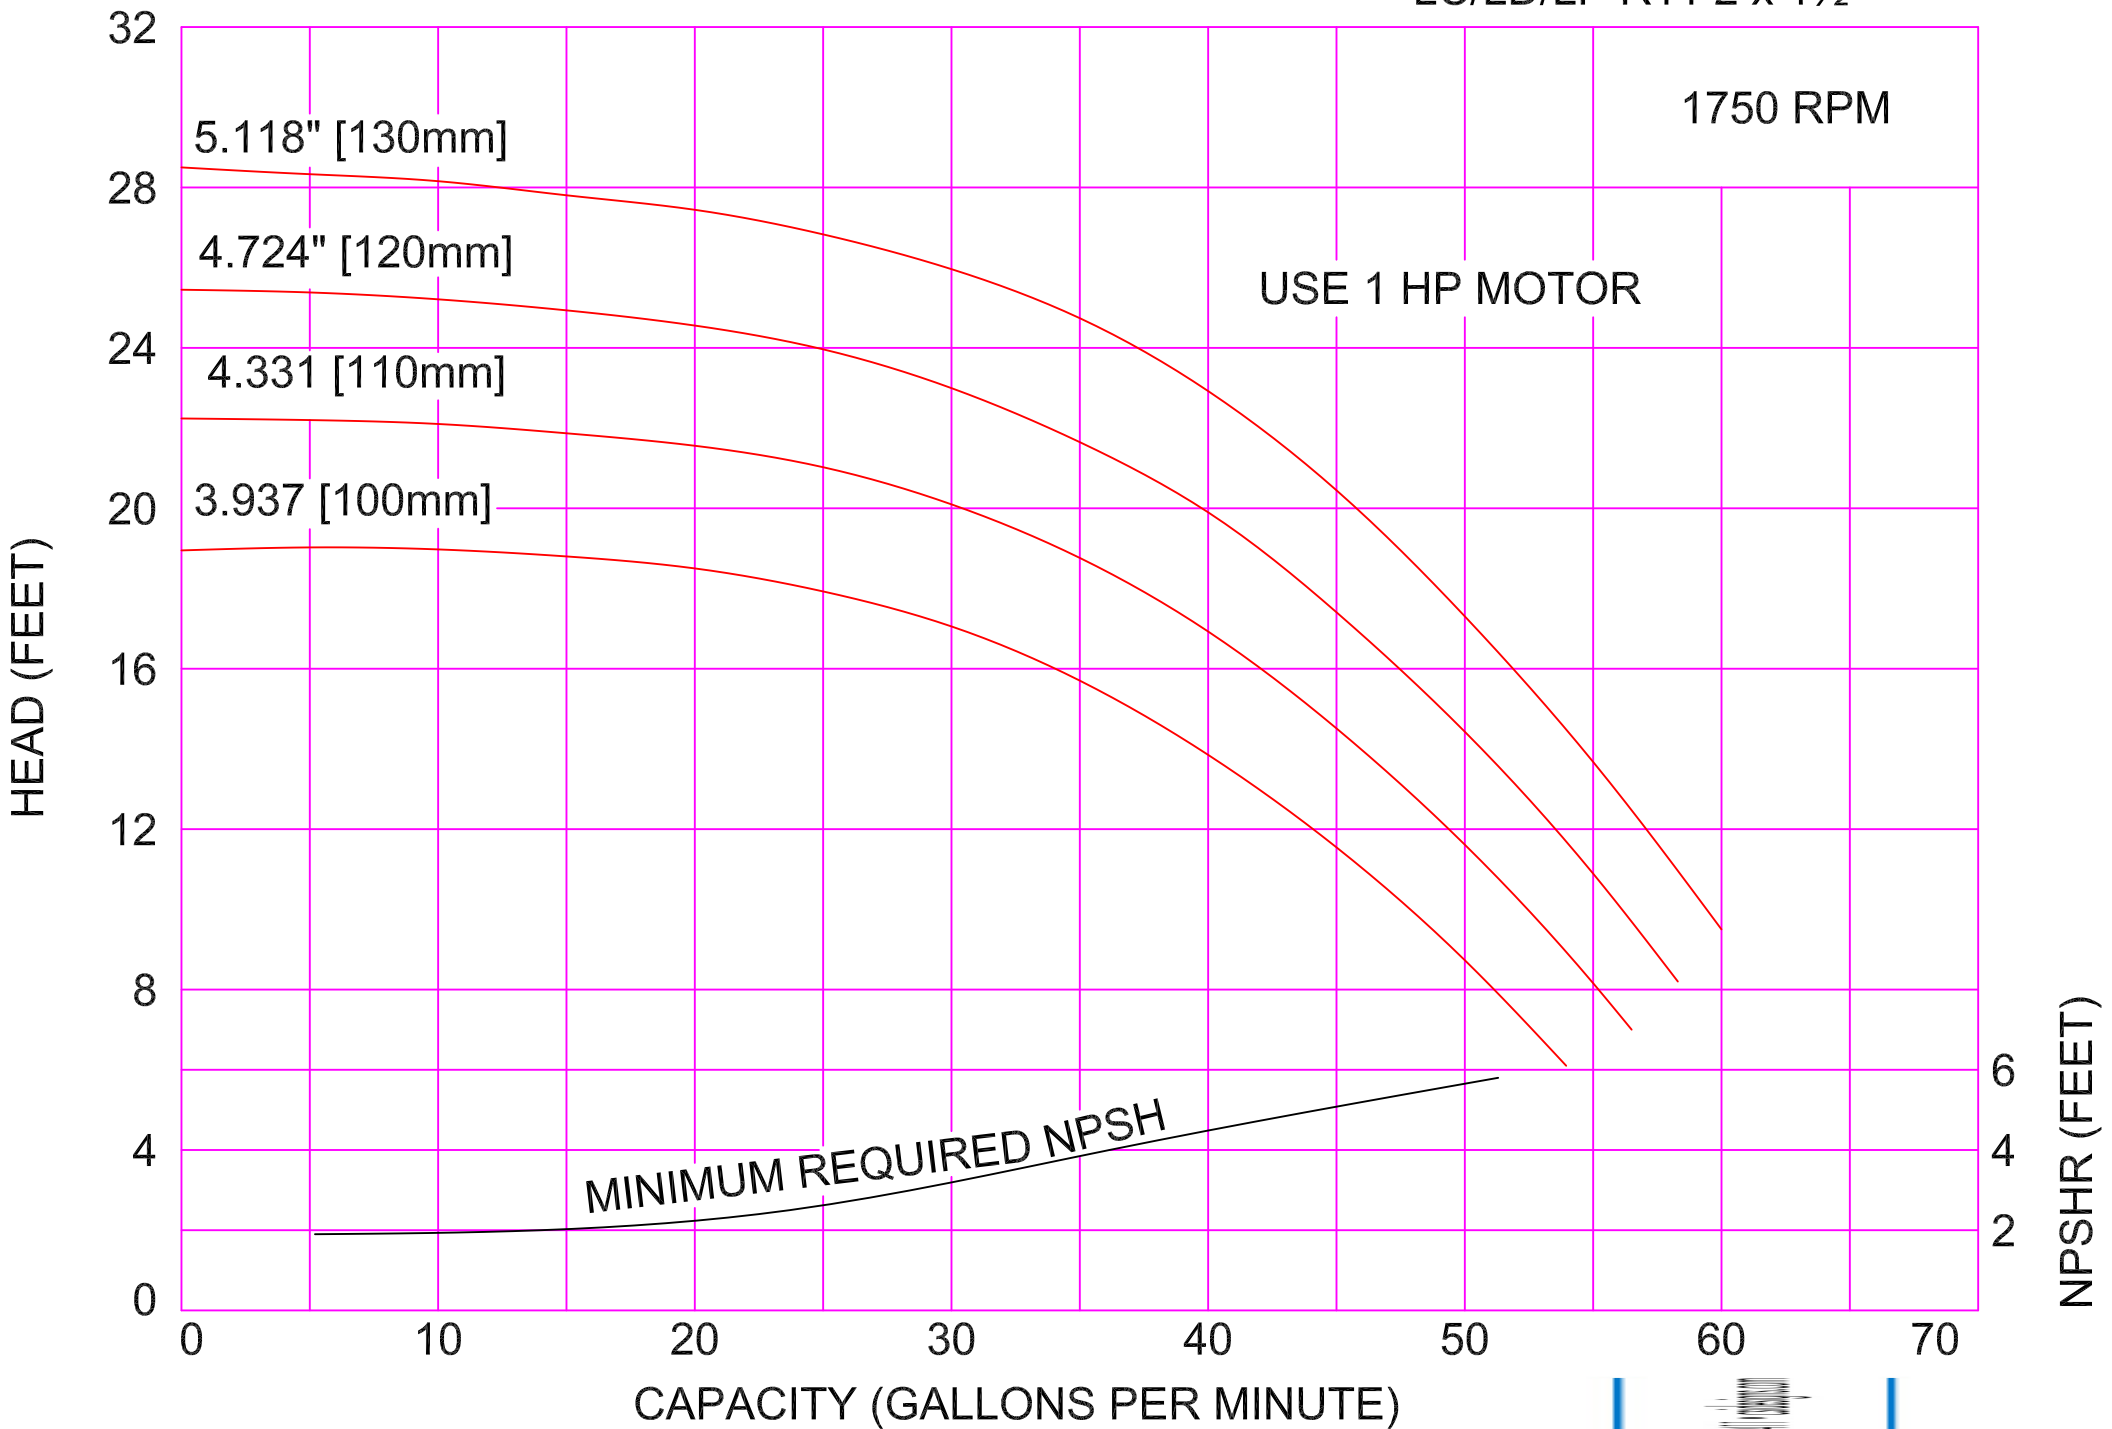

AMPCO PUMPS COMPANY, INC.
LC/LD/LF-R11 2 x 1½