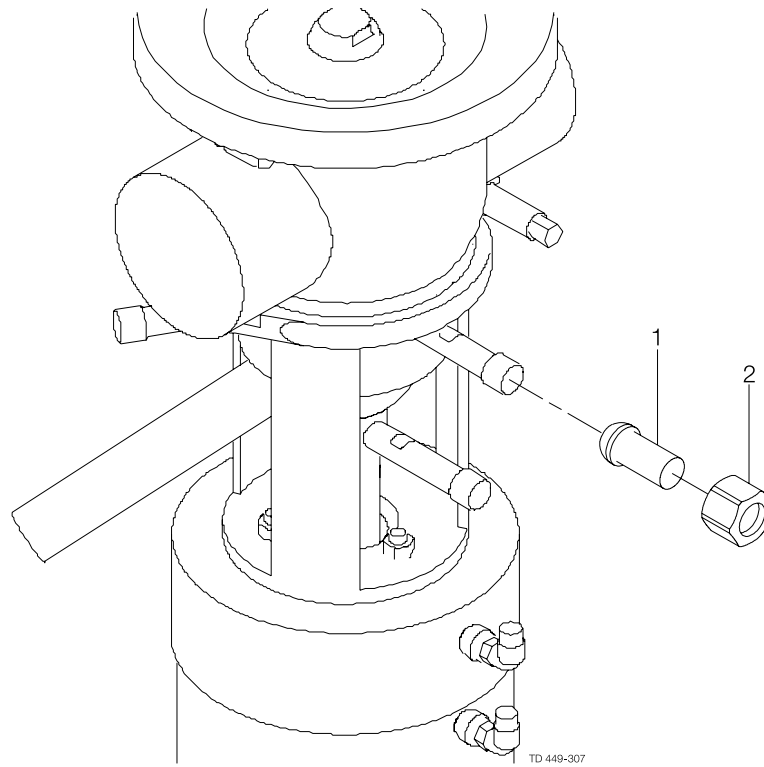

TD 449-307

Pos.	Qty.	Denomination	31357-1005-3
1	1	Welding liner	31357-0743-1
2	1	Nut	31357-0744-1

900-325