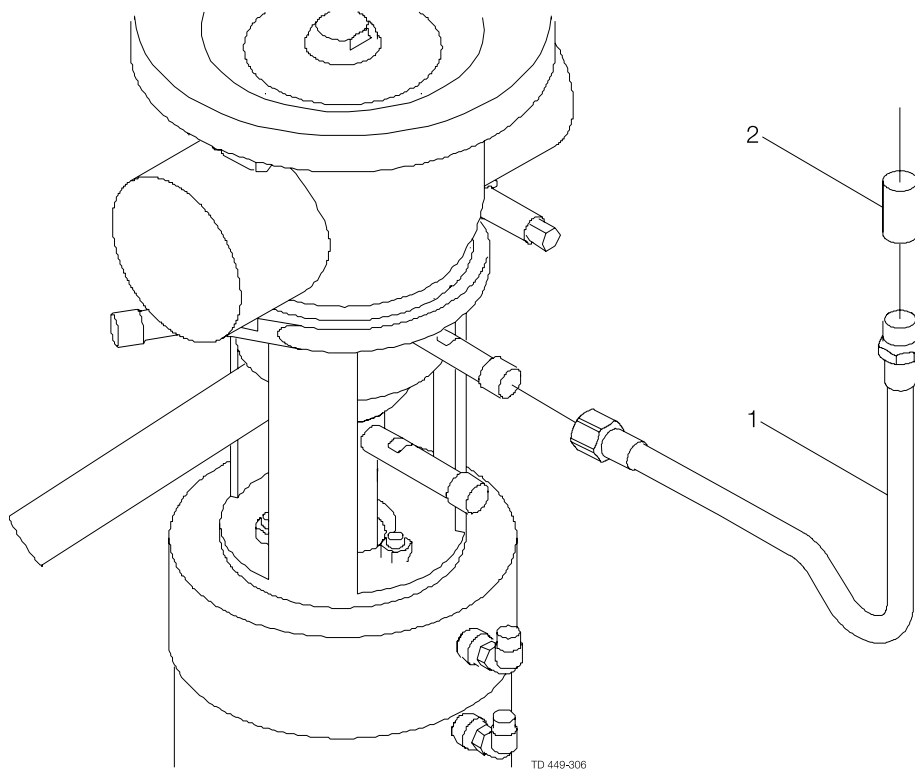

Plug set-up 6

Plug set-up 12

Central States Industrial
 2700 Partnership Boulevard
 Springfield, MO 65803
 800.654.5635
<http://www.csidesigns.com>

| Pos. | Qty. | Denomination | 31357-0746-6 |
|------|------|---|--------------|
| 1 | 1 | Hose PTFE with stainless steel weave..... | 31357-0745-1 |
| 2 | 1 | Welding socket | 9611-99-0917 |