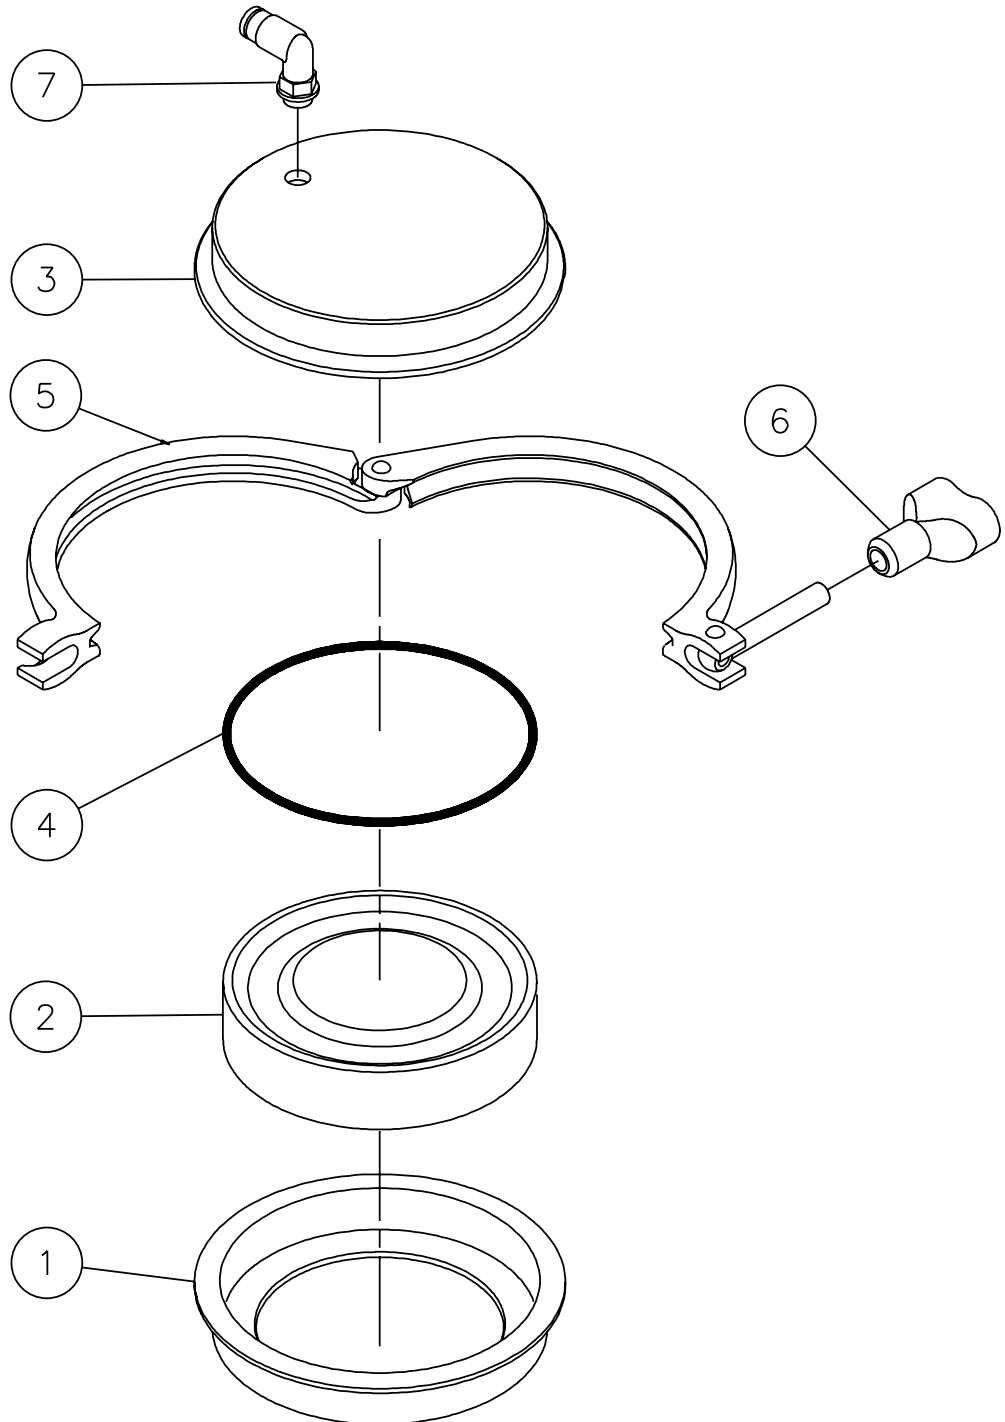

TD 449-038

Pos.	Qty.	Denomination	DN/OD 63.5	DN/OD 76.1	DN/OD 101.6	DN 125	
			DN 65	DN/OD 51	DN/OD 80	DN 100	DN 150
			DN 50	DN 80	DN 100	DN 150	
			9613-0505-01	9613-0505-02	9613-0505-08	9613-0505-03	
1	1	Lower Part.....	9613-0502-01	9613-0506-01	9613-0509-02	9613-0509-01	
2	1	Piston.....	9613-0504-01	9613-0508-01	9613-0511-02	9613-0511-01	
3	1	Upper Part.....	9613-0503-01	9613-0503-01	9613-0510-01	9613-0510-01	
4	1	O-ring, NBR.....	9611-99-3703	9611-99-3703	9611-99-3349	9611-99-3349	
5	1	Clamp.....	9613-0216-01	9613-0216-01	9613-0217-01	9613-0217-01	
6	1	Wingnut.....	9612-5580-01	9612-5580-01	9612-5580-01	9612-5580-01	
7	1	Air fitting.....	9611-99-1988	9611-99-1988	9611-99-1988	9611-99-1988	

900-327