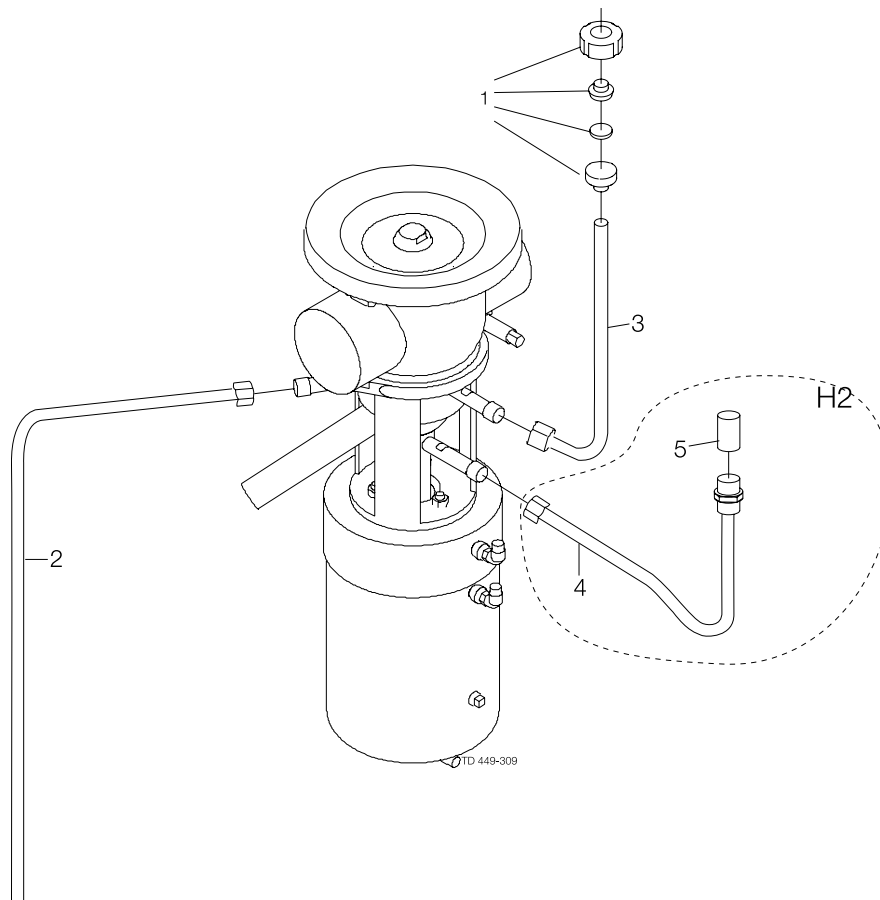

Installation kit H

Pos.	Qty.	Denomination	9613-0557-03
1	1	DIN union DN10.....	9611-30-579-1
	1	Nut, DN10	9611-30-642-0
	1	Welding liner DIN, DN10.....	9611-30-595-0
	1	Packing NBR, DN10	527346-01
	1	Male part DIN, DN10.....	9611-30-590-0
2	1	12 mm CIP pipe long	31357-1001-4
3	1	12 mm CIP pipe.....	31357-1001-3

Installation kit H2

Pos.	Qty.	Denomination	31357-0746-6
4	1	Hose PTFE with stainless steel.....	31357-0745-1
5	1	Welding socket	9611-99-0917

900-326