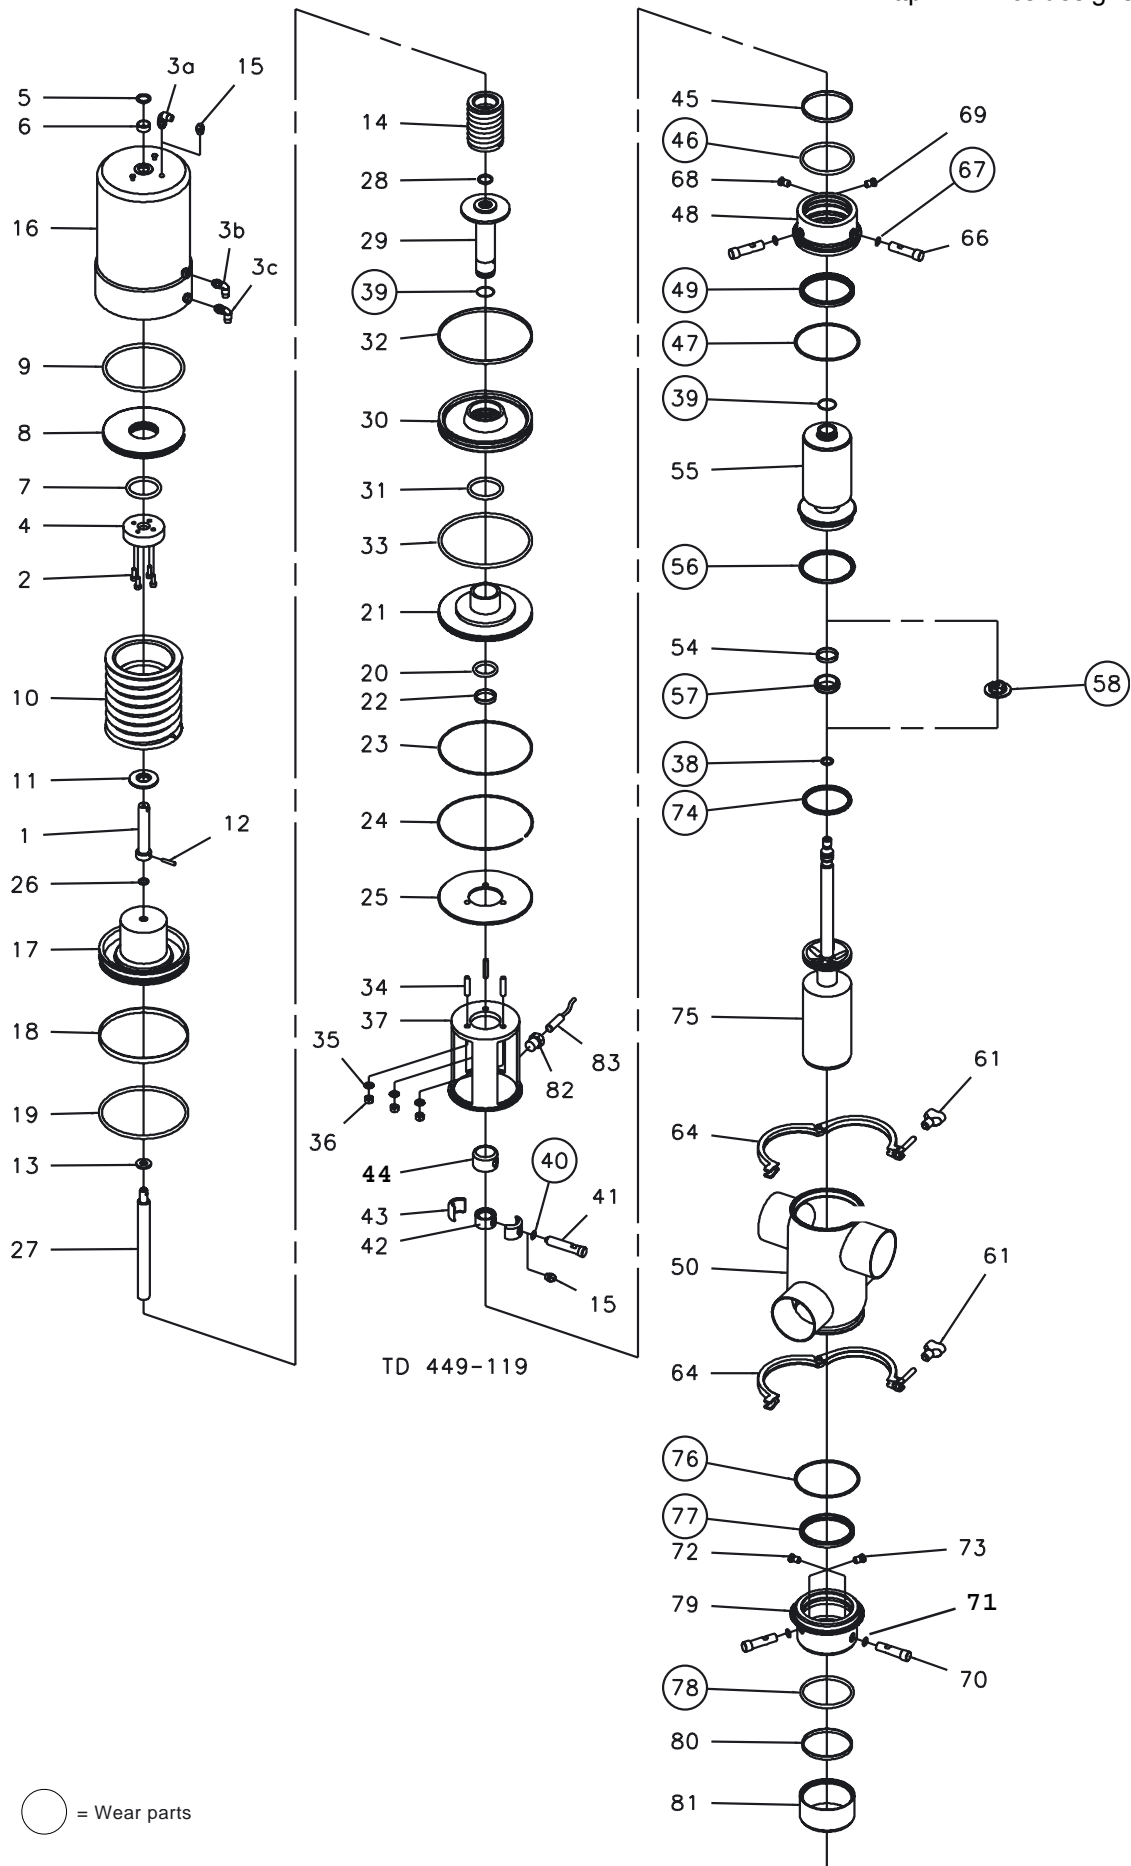

Exploded drawing

Central States Industrial
2700 Partnership Boulevard
Springfield, MO 65803
800.654.5635
<http://www.csidesigns.com>

4

Parts