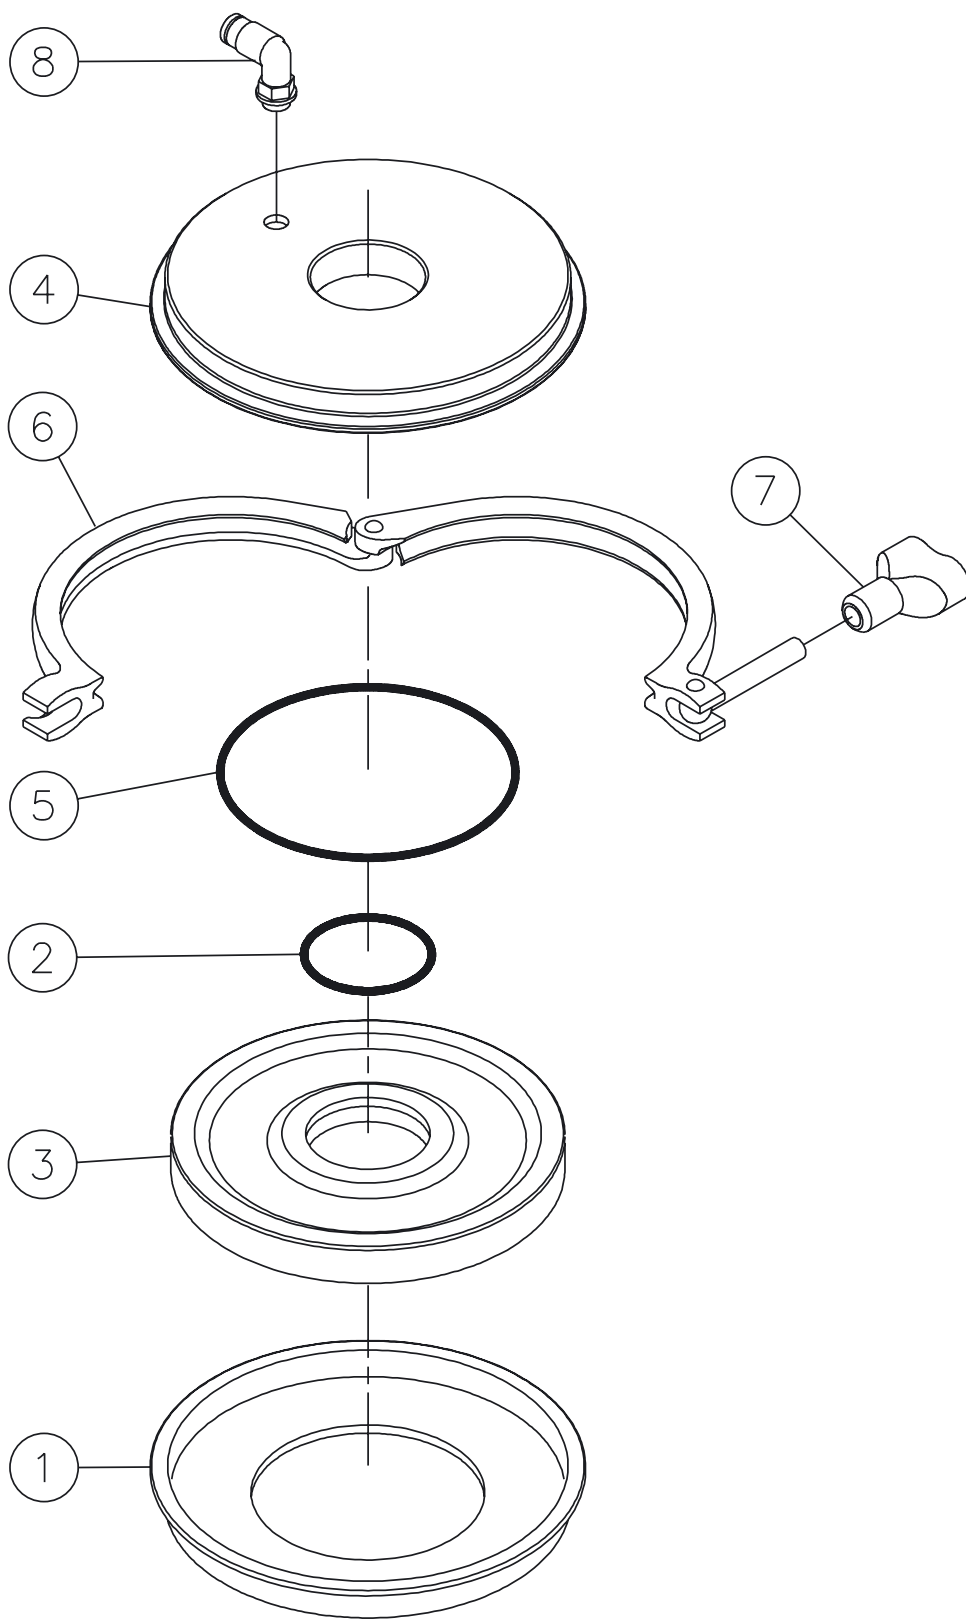

Radial Installation Tool for *Unique* PMO Sanitary Mixproof Valve

Central States Industrial
2700 Partnership Boulevard
Springfield, MO 65803
800.654.5635
<http://www.csidesigns.com>

20

Central States Industrial
2700 Partnership Boulevard
Springfield, MO 65803
800.654.5635
<http://www.csidesigns.com>

**Radial Installation Tool for
Unique PMO Sanitary Mixproof Valve**

Pos.	Qty.	Denomination	PMO 2"	PMO 2½" PMO 3"	PMO 4"
			9613-0535-02	9613-0535-03	9613-0535-07
1	1	Lower part	9613-0532-01	9613-0534-01	9613-0719-01
2	1	O-ring, NBR	9611-99-3705	9611-99-3705	9611-99-3705
3	1	Piston	9613-0531-01	9613-0533-01	9613-0718-01
4	1	Upper part	9613-0530-01	9613-0530-01	9613-0717-01
5	1	O-ring, NBR	9611-99-3349	9611-99-3349	9611-99-4113
6	1	Clamp	9613-0217-01	9613-0217-01	9613-0218-01
7	1	Wingnut	9612-5580-01	9612-5580-01	9612-5580-01
8	1	Air fitting	9611-99-1988	9611-99-1988	9611-99-1988

900-116/0