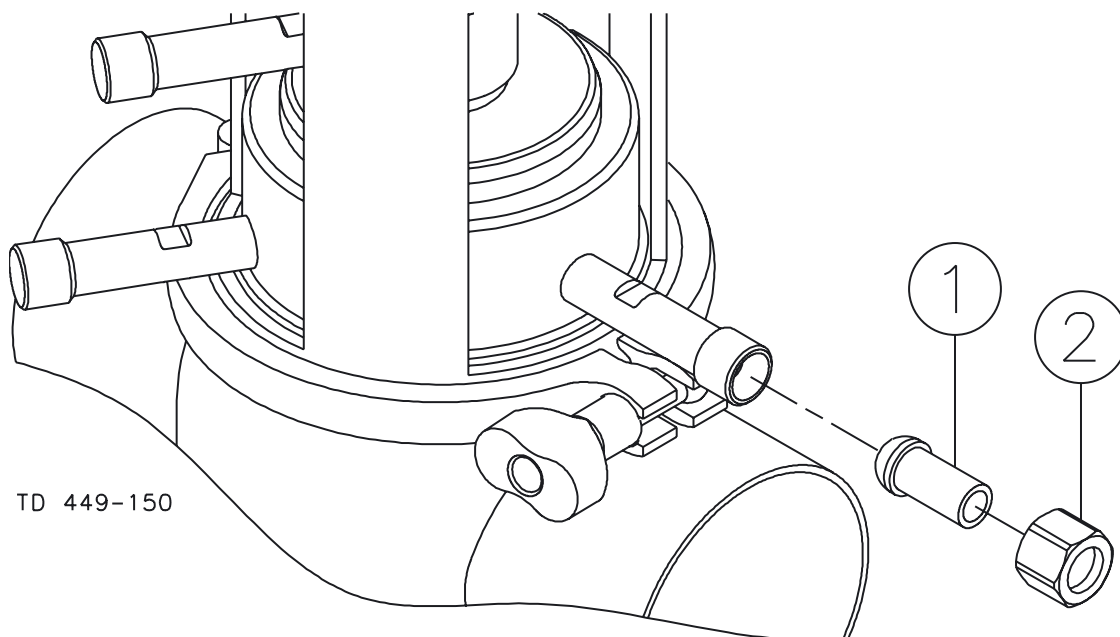

**Installation Kit C for
Unique PMO Sanitary Mixproof Valve**

Central States Industrial
2700 Partnership Boulevard
Springfield, MO 65803
800.654.5635
<http://www.csidesigns.com>

12

TD 449-150

Central States Industrial
2700 Partnership Boulevard
Springfield, MO 65803
800.654.5635
<http://www.csidesigns.com>

Installation Kit C for
***Unique* PMO Sanitary Mixproof Valve**

Pos.	Qty.	Denomination	31357-1005-3
1	1	Welding liner	31357-0743-1
2	1	Nut	31357-0744-1