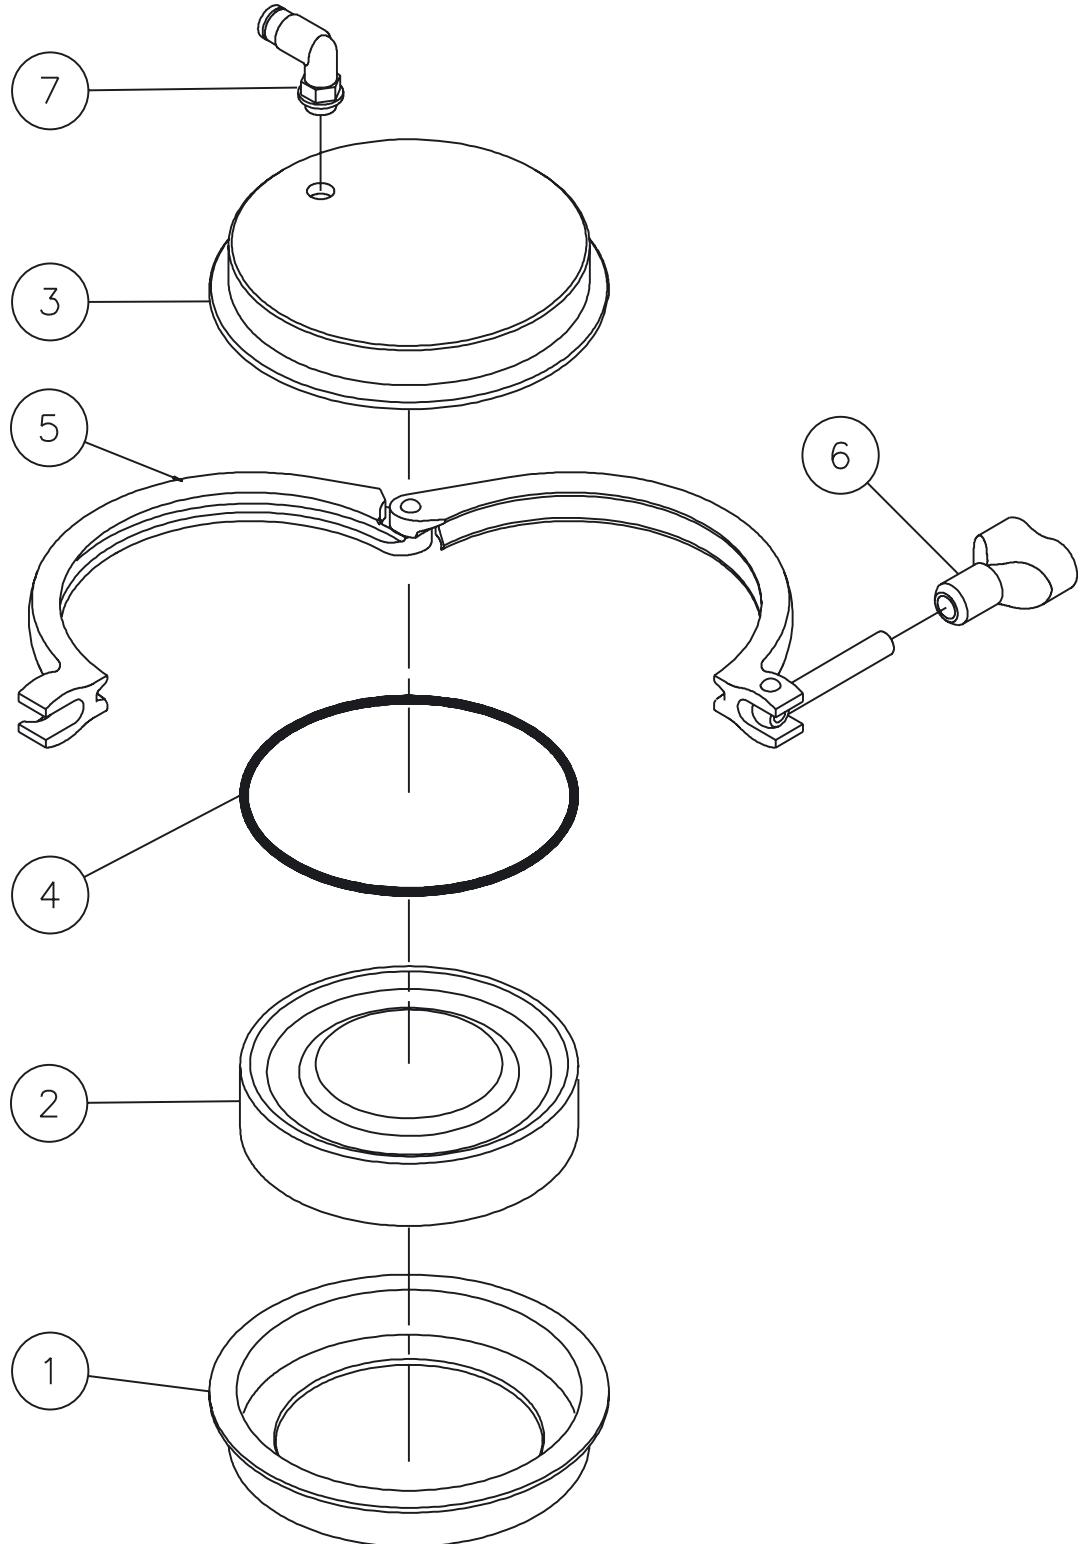

Axial Installation Tool for *Unique* PMO Sanitary Mixproof Valve

Central States Industrial
2700 Partnership Boulevard
Springfield, MO 65803
800.654.5635
<http://www.csidesigns.com>

18

TD 449-038

Central States Industrial
2700 Partnership Boulevard
Springfield, MO 65803
800.654.5635
<http://www.csidesigns.com>

**Axial Installation Tool for
Unique PMO Sanitary Mixproof Valve**

Pos.	Qty.	Denomination	PMO 2"	PMO 2½" PMO 3"	PMO 4"
			9613-0505-02	9613-0505-03	9613-0505-07
1	1	Lower part	9613-0506-01	9613-0509-01	9613-0722-01
2	1	Piston	9613-0508-01	9613-0511-01	9613-0721-01
3	1	Upper part	9613-0503-01	9613-0510-01	9613-0720-01
4	1	O-ring, NBR	9611-99-3703	9611-99-3349	9611-99-4113
5	1	Clamp	9613-0216-01	9613-0217-01	9613-0218-01
6	1	Wingnut	9612-5580-01	9612-5580-01	9612-5580-01
7	1	Air fitting	9611-99-1988	9611-99-1988	9611-99-1988

900-115/0