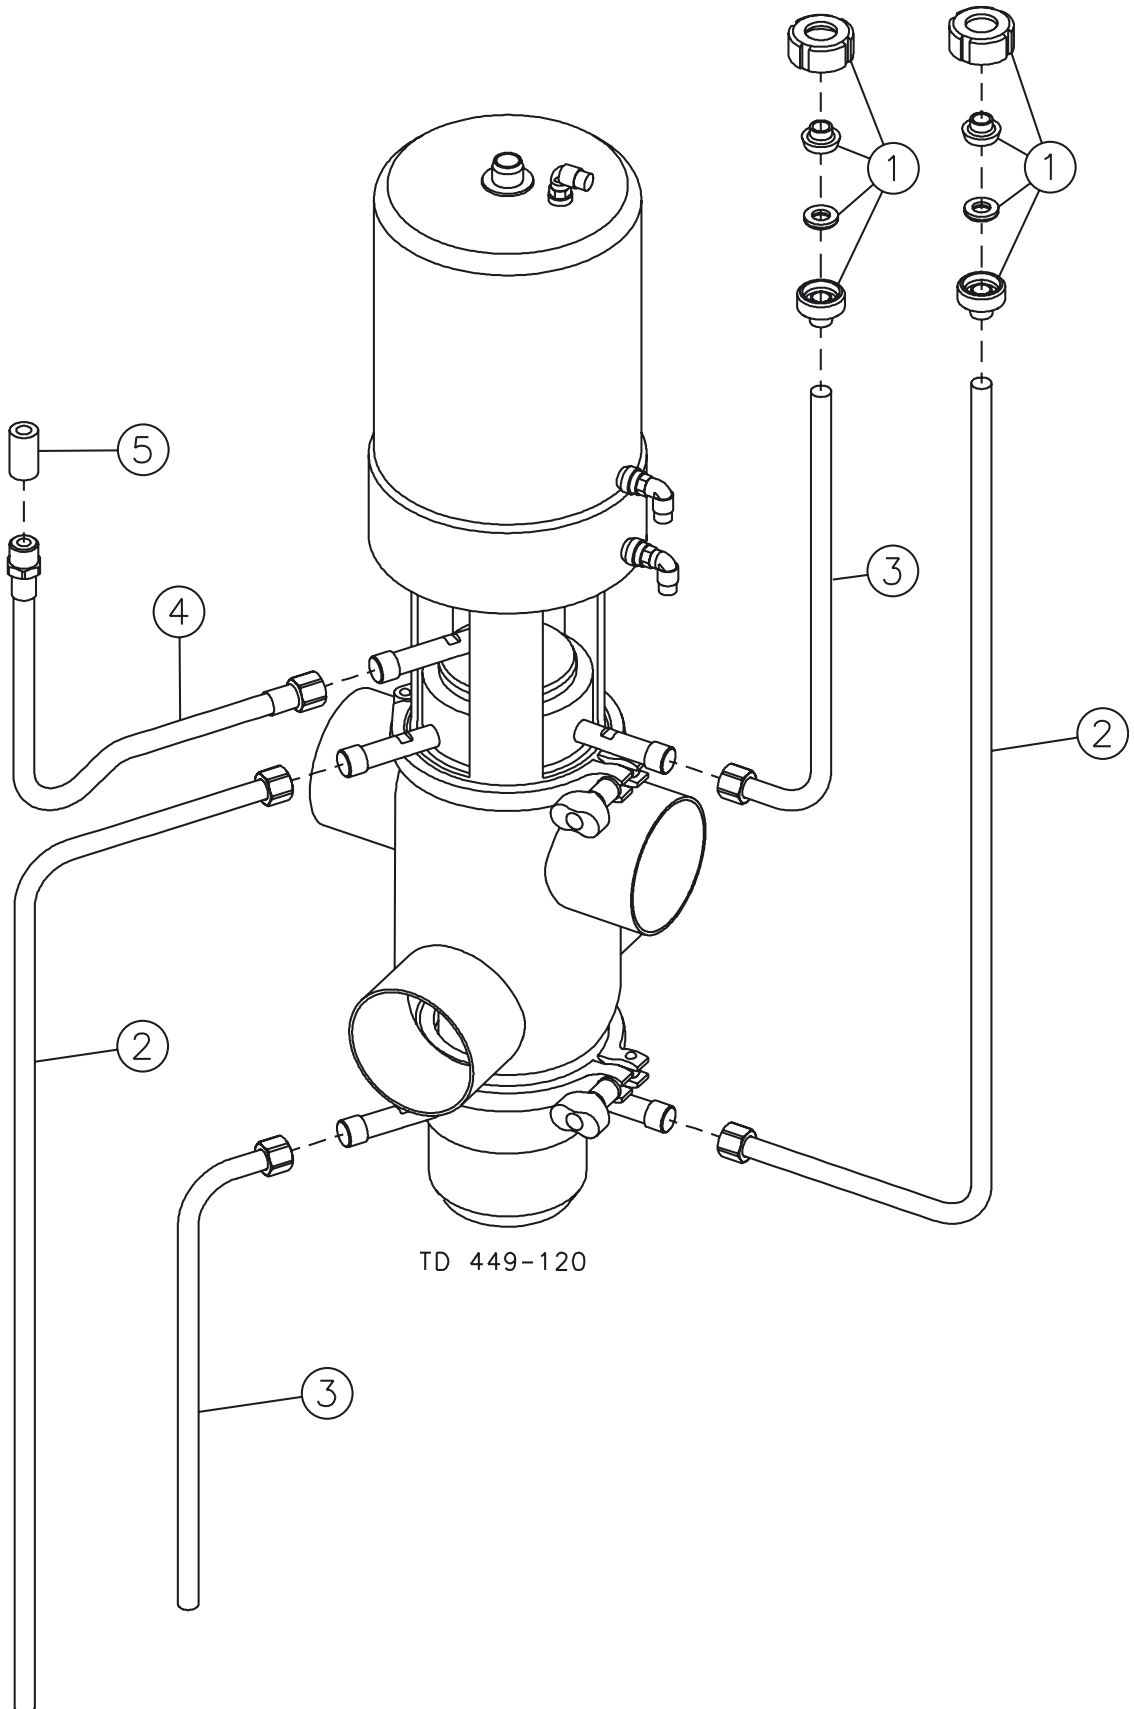

Installation Kit H and B for *Unique* PMO Sanitary Mixproof Valve

Central States Industrial
2700 Partnership Boulevard
Springfield, MO 65803
800.654.5635
<http://www.csidesigns.com>

16

Central States Industrial
2700 Partnership Boulevard
Springfield, MO 65803
800.654.5635
<http://www.csidesigns.com>

**Installation Kit H and B for
Unique PMO Sanitary Mixproof Valve**

Installation kit H

Pos.	Qty.	Denomination	9613-0557-03
1	1	DIN union DN10	9611-30-579-1
	1	Nut, DN10	9611-30-642-0
	1	Welding liner DIN, DN10	9611-30-595-0
	1	Packing NBR, DN10	527346-01
	1	Male part DIN, DN10	9611-30-590-0
2	1	12 mm CIP pipe long	31357-1001-4
3	1	12 mm CIP pipe	31357-1001-3

Installation kit B

Pos.	Qty.	Denomination	31357-0746-6
4	1	Hose PTFE w. s.s. weave	31357-0745-1
5	1	Welding socket	9611-99-0917