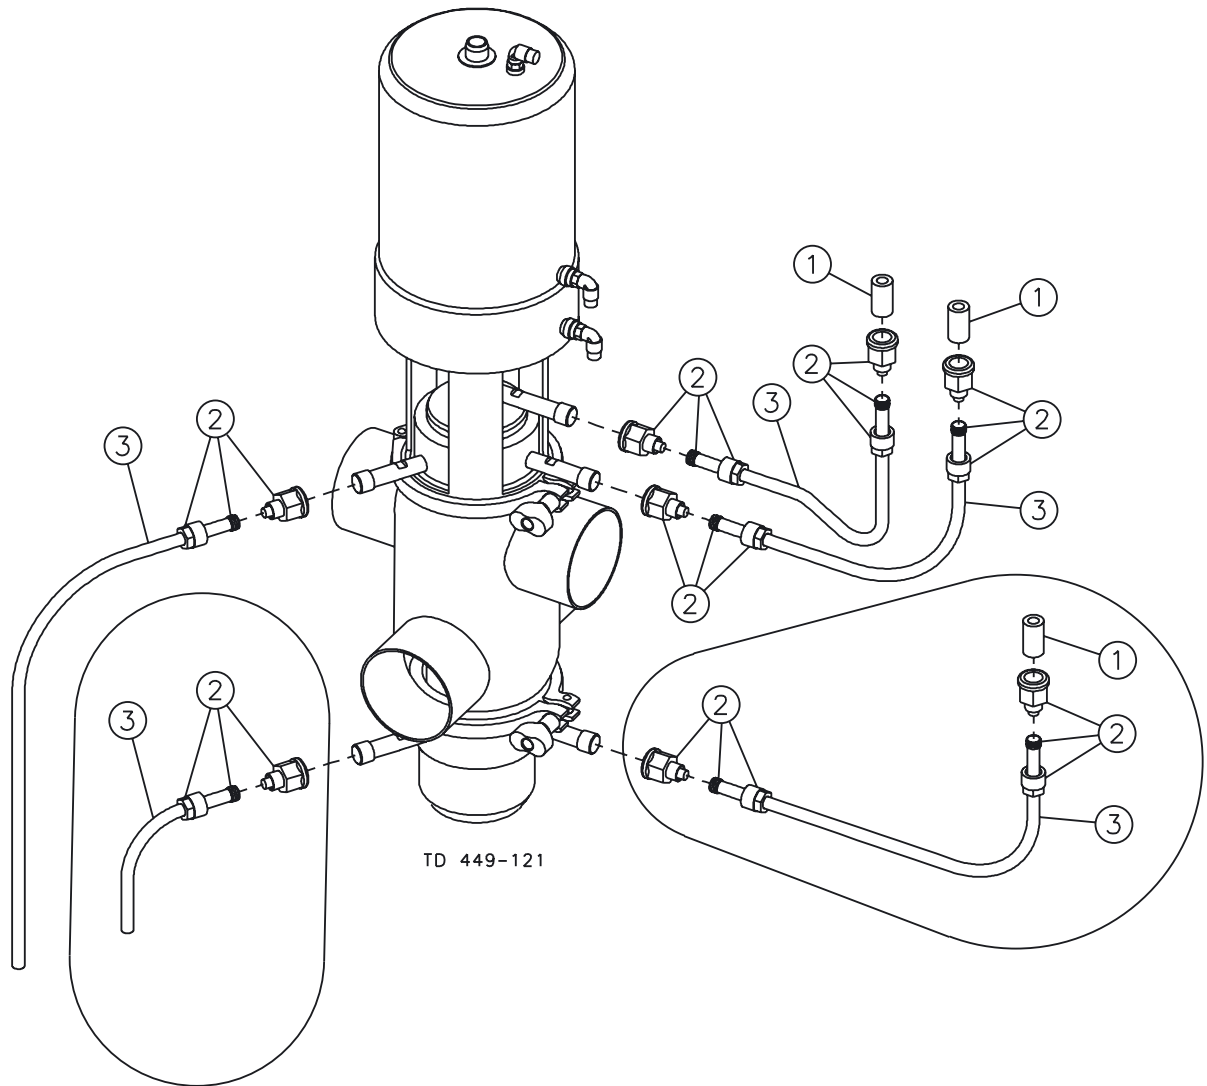

**Installation Kit G for
Unique PMO Sanitary Mixproof Valve**

Central States Industrial
2700 Partnership Boulevard
Springfield, MO 65803
800.654.5635
<http://www.csidesigns.com>

14

Central States Industrial
2700 Partnership Boulevard
Springfield, MO 65803
800.654.5635
<http://www.csidesigns.com>

Installation Kit G for *Unique* PMO Sanitary Mixproof Valve

Installation kit G1

Pos.	Qty.	Denomination	9613-0557-01
1	1	Welding male part, AISI 316	31357-0747-1
2	2	3/8" 10 mm Female PVDF	9611-99-2372
3	1	10 mm PVDF hose, 1m	9611-99-2607

Installation kit G2

Pos.	Qty.	Denomination	9613-0557-02
2	1	3/8" 10 mm Female PVDF	9611-99-2372
3	1	10 mm PVDF hose, 1m	9611-99-2607