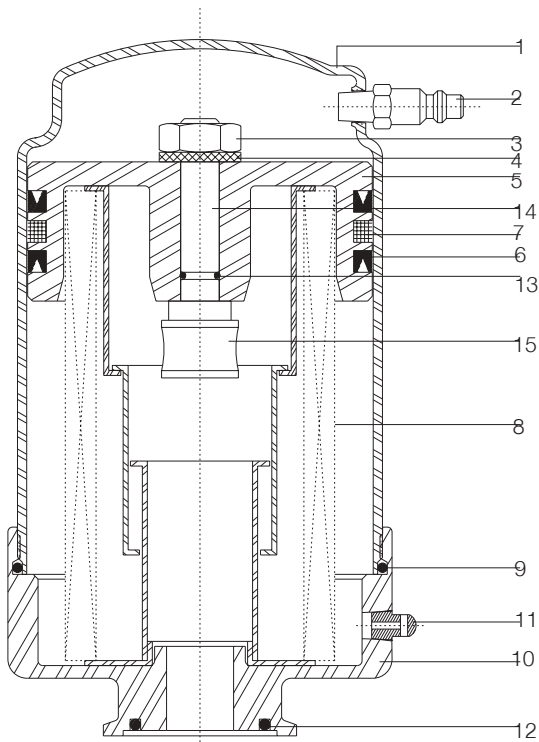

161 & 171 Actuators Shut Off & Divert Series

Central States Industrial
2700 Partnership Boulevard
Springfield, MO 65803
800.654.5635
<http://www.csidesigns.com>

16

Type 10