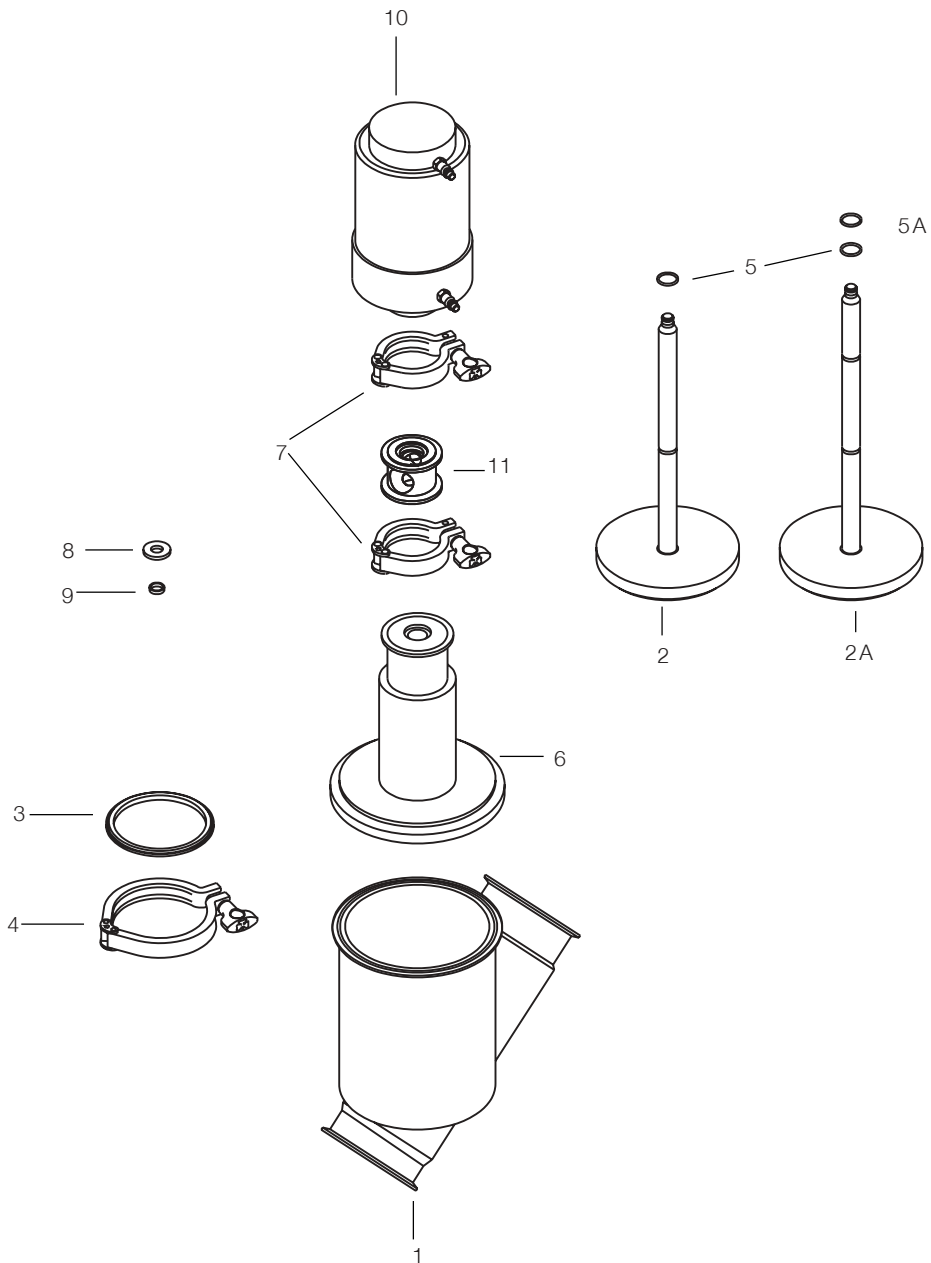

161& 161OY-90 Body Shut Off Valve

Central States Industrial
2700 Partnership Boulevard
Springfield, MO 65803
800.654.5635
<http://www.csidesigns.com>

8

161 & 161OY-90 Body Shut Off Valve

Pos.	Denomination	1"	1½"	2"	2½"	3"	4"
1	Valve, "Y" Body	621066	622268	623368	620754	625854	620235
2	Valve, plug assembly BUNA	770333	770515	770472	772074	778257	770712
2	Valve, plug assembly EPDM	N/A	771354	N/A	N/A	N/A	N/A
2	Valve, plug assembly SFY	N/A	770829	772447	772927	772051	772106
2A	OY Valve, plug assembly BUNA	N/A	770592	771812	770031	773117	773167
2A	OY Valve, plug assembly EPDM	N/A	N/A	770129	N/A	N/A	N/A
2A	OY Valve, plug assembly SFY	N/A	N/A	770153	770926	770054	N/A
3	●○ Body, gasket BUNA	299317	298454	298455	298456	298360	299320
3	●○ Body, gasket EPDM	N/A	290048	290036	290018	290037	290315
3	●○ Body, gasket SFY	290015	290040	290049	290053	9634049347	290225
4	Body, clamp	N/A	212206	212207	755345	755114	270085
5	● O-ring, valve plug stem BUNA	755351	755351	755351	755357	755357	755357
5	● O-ring, valve plug stem EPDM	750036	750036	750036	750037	750037	750037
5	● O-ring, valve plug stem SFY	750172	750172	750172	750173	750173	750173
5A	○ OY O-ring, valve plug stem BUNA	755388	755388	755388	755542	755542	755542
5A	○ OY O-ring, valve plug stem EPDM	750004	750004	750004	750728	750728	750728
5A	○ OY O-ring, valve plug stem SFY	750084	750084	750084	751715	751715	751715
6	Valve, bonnet	N/A	N/A	754244	750761	753782	N/A
7	Actuator clamp	212196	212196	212196	212196	212196	212196
8	Stainless steel washer	754781	754781	754781	754776	754776	754776
9	●○ O-ring, valve bonnet BUNA	755357	755357	755357	755370	755370	755370
9	●○ O-ring, valve bonnet EPDM	755037	755037	755037	750132	750132	750132
9	●○ O-ring, valve bonnet SFY	750173	750173	750173	750077	750077	750077
10	Actuator-Type 10	N/A	751170	751185	751186	751187	On Application
10	Actuator-Type 20	751196	751168	751189	N/A	N/A	N/A
10	Actuator-Type 30	N/A	759348	751274	N/A	751130	751191
11	Yoke OY	751698	751698	751698	N/A	N/A	N/A

- included in 161 Service Kit
- included in 161OY Service Kits

	1"	1½"	2"	2½"	3"	4"
● Buna	9613990232	9613990235	9613990238	9613990241	9613990244	9613990247
● EPDM	9613990233	9613990236	9913990239	9613990242	9613990245	9613990248
● SFY	9613990234	9613990237	9613990240	9613990243	9613990246	9613990249
○ Buna	9613990214	9613990217	9613990220	9613990223	9613990226	9613990229
○ EPDM	9613990215	9613990218	9613990221	9613990224	9613990227	9613990230
○ SFY	9613990216	9613990219	9612990222	9613990225	9613990228	9613990231