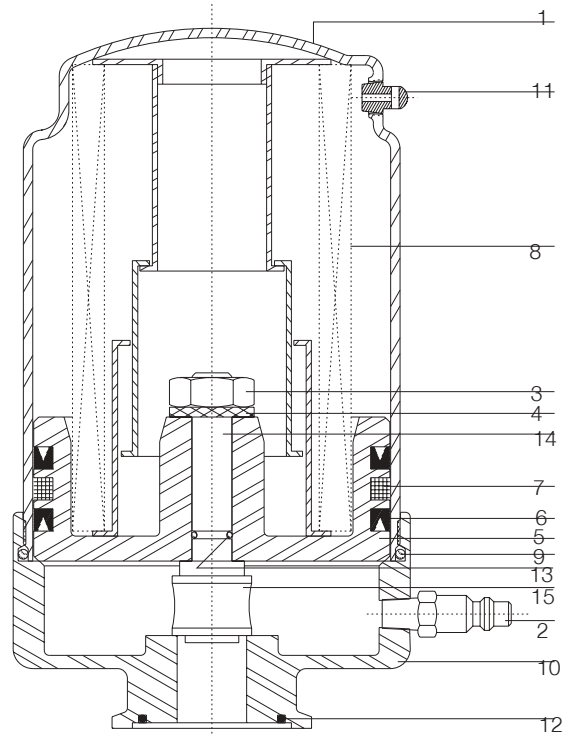

161 & 171 Actuators Shut Off & Divert Series

Central States Industrial
2700 Partnership Boulevard
Springfield, MO 65803
800.654.5635
<http://www.csidesigns.com>

16

Type 20