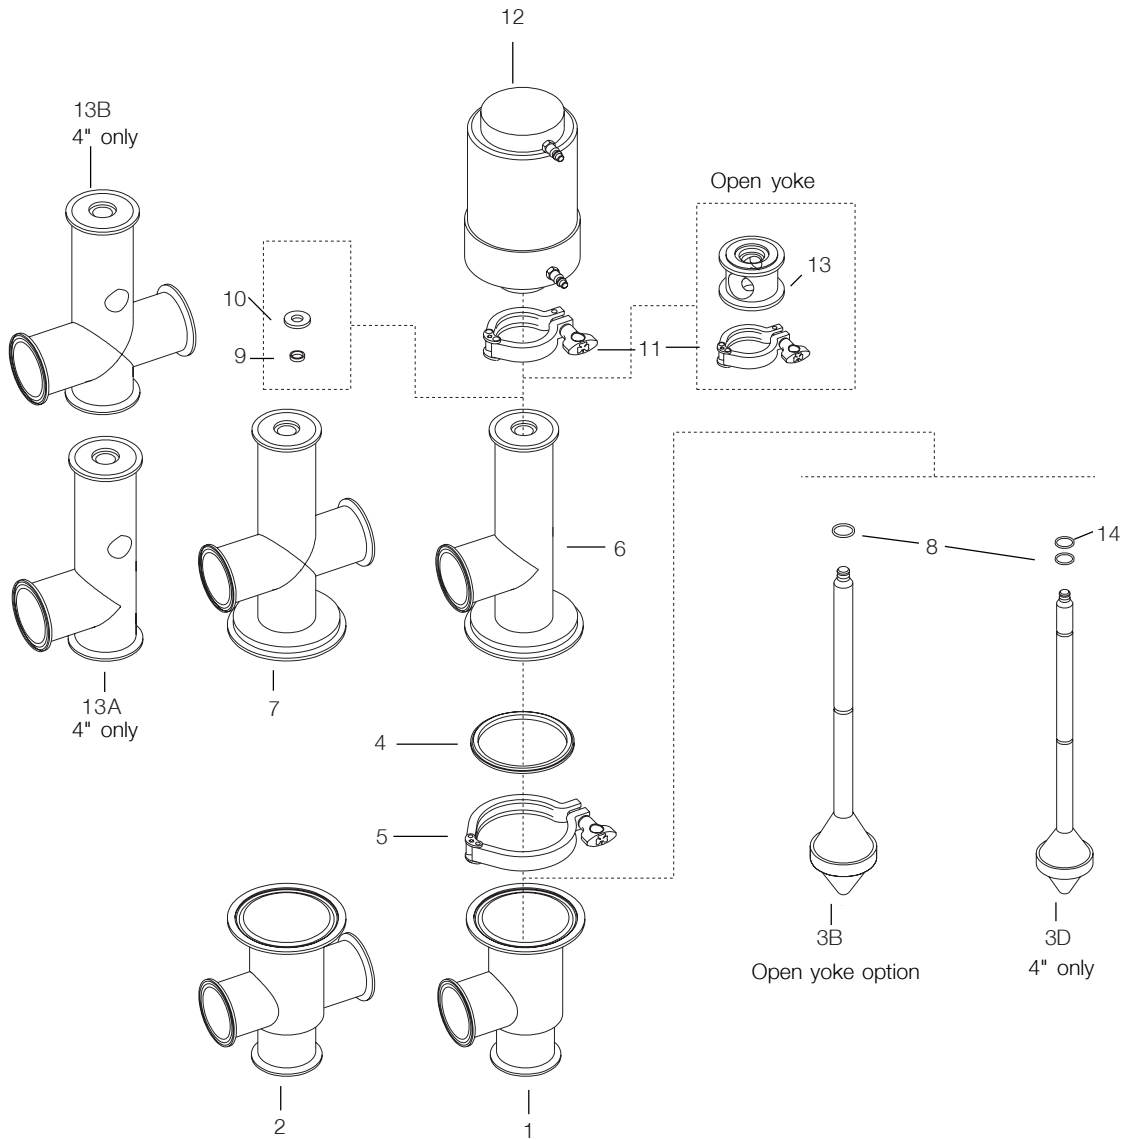

171 & 1710Y Divert Valves

Central States Industrial
2700 Partnership Boulevard
Springfield, MO 65803
800.654.5635
<http://www.csidesigns.com>

12

Pos.	Qty.	Denomination	1½"	2"	2½"	3"	4"
1	1	Lower body models 21 & 41	771323	771423	771443	771463	770300
2	1	Lower body models 23 & 43	771447	772808	771176	n/a	770965
3B	1	Valve plug	770161	775787	775792	770305	x
3D	1	Valve plug 1710Y	n/a	n/a	n/a	n/a	n/a
4	●○ 1	Body gasket BUNA	755415	755416	755417	755418	755421
4	●○ 1	Body gasket EPDM	750157	750062	751799	750811	750686
4	●○ 1	Body gasket SFY	750667	750497	750209	750609	750738
5	1	Body clamp	212205	212206	212207	212208	212209
6	1	Upper body models 21 & 23	n/a	n/a	n/a	n/a	n/a
7	1	Upper body models 41 & 43	n/a	n/a	n/a	n/a	n/a
8	● 1	Stem O-ring BUNA	755351	755351	755357	755357	300543
8	● 1	Stem O-ring EPDM	750036	750036	750037	750037	300016
8	● 1	Stem O-ring SFY	750172	750172	750173	750173	300061
9	●○ 1	Bonnet O-ring BUNA	755357	755357	755370	755370	755370
9	●○ 1	Bonnet O-ring EPDM	750037	750037	750132	750132	750132
9	●○ 1	Bonnet O-ring SFY	750173	750173	750077	750077	750077
10	1	Ss washer	754781	754781	754776	754776	754776
11	1	Actuator clamp	212196	212196	212196	212196	212196
12		See actuator section					
13	1	Open yoke	751698	751698	N/A	N/A	x
13A	1	Open yoke body models 21 & 23	x	x	x	x	n/a
13B	1	Open yoke body models 41 & 43	x	x	x	x	n/a
14	○ 1	OY stem O-ring BUNA	755388	755388	755542	755542	x
14	○ 1	OY stem O-ring EPDM	750004	750004	750728	750728	x
14	○ 1	OY stem O-ring SFY	750084	750084	751715	751715	x

- included in 171 Service Kit
- included in 1710Y Service Kits

1½"   2"   2½"   3"   4"

● Buna	9613990184	9613990187	9613990190	9613990193	9613990196
● EPDM	9613990185	9913990188	9613990191	9613990194	9613990197
● SFY	9613990186	9613990189	9613990192	9613990195	9613990198
○ Buna	9613990199	9613990202	9613990205	9613990208	9613990211
○ EPDM	9613990200	9613990203	9613990206	9613990209	9613990212
○ SFY	9613990201	9612990204	9613990207	9613990210	9613990213