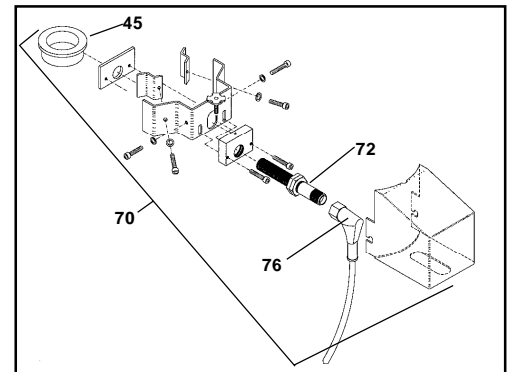

# Sanitary Mixproof Valve SMP-PMO

**2" Bracket**

**2.5" and 3" Bracket**