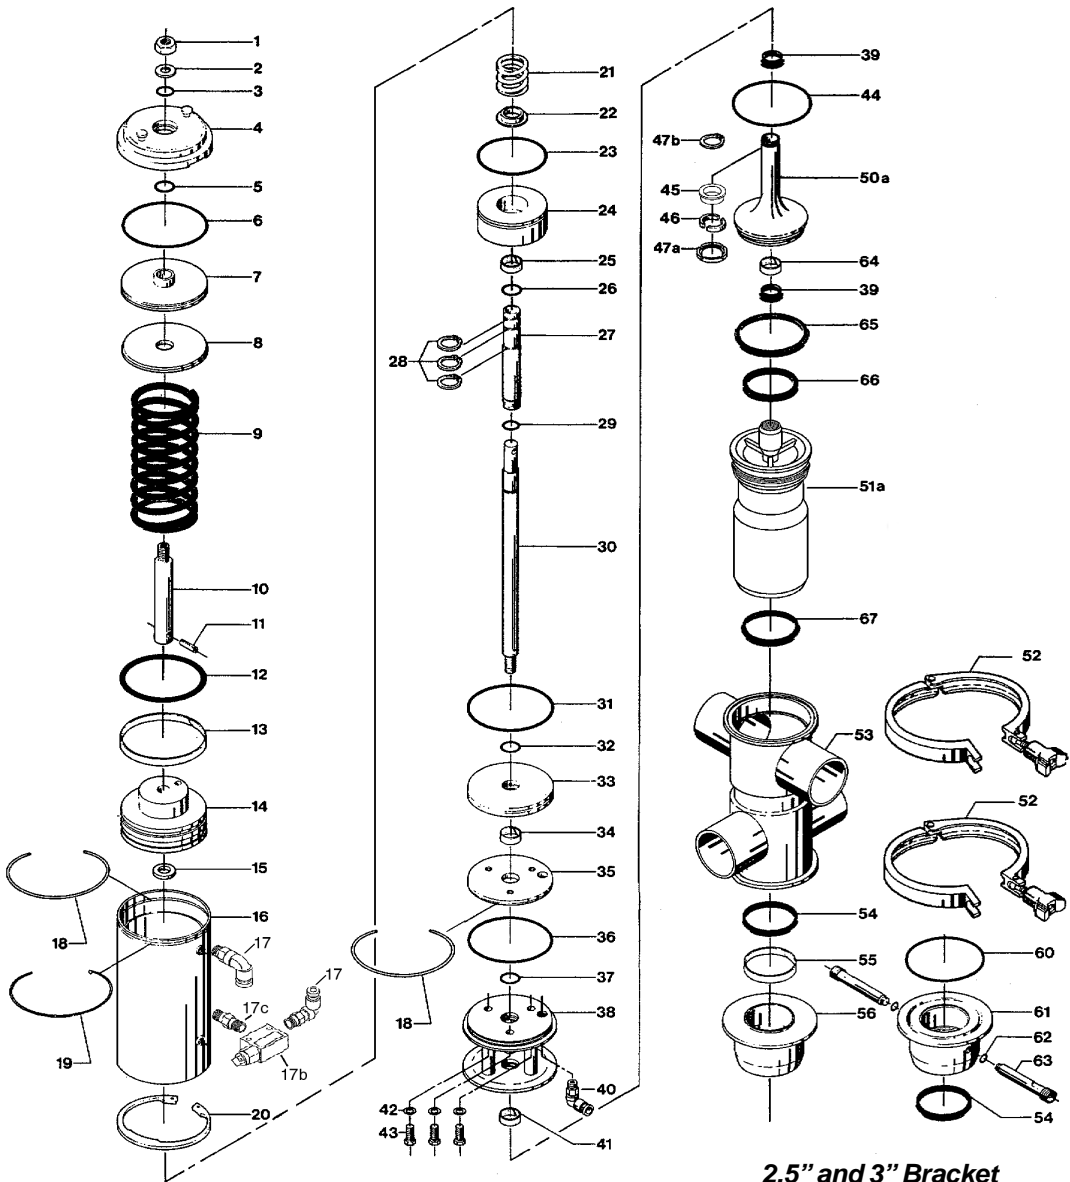

Sanitary Mixproof Valve SMP-PMO