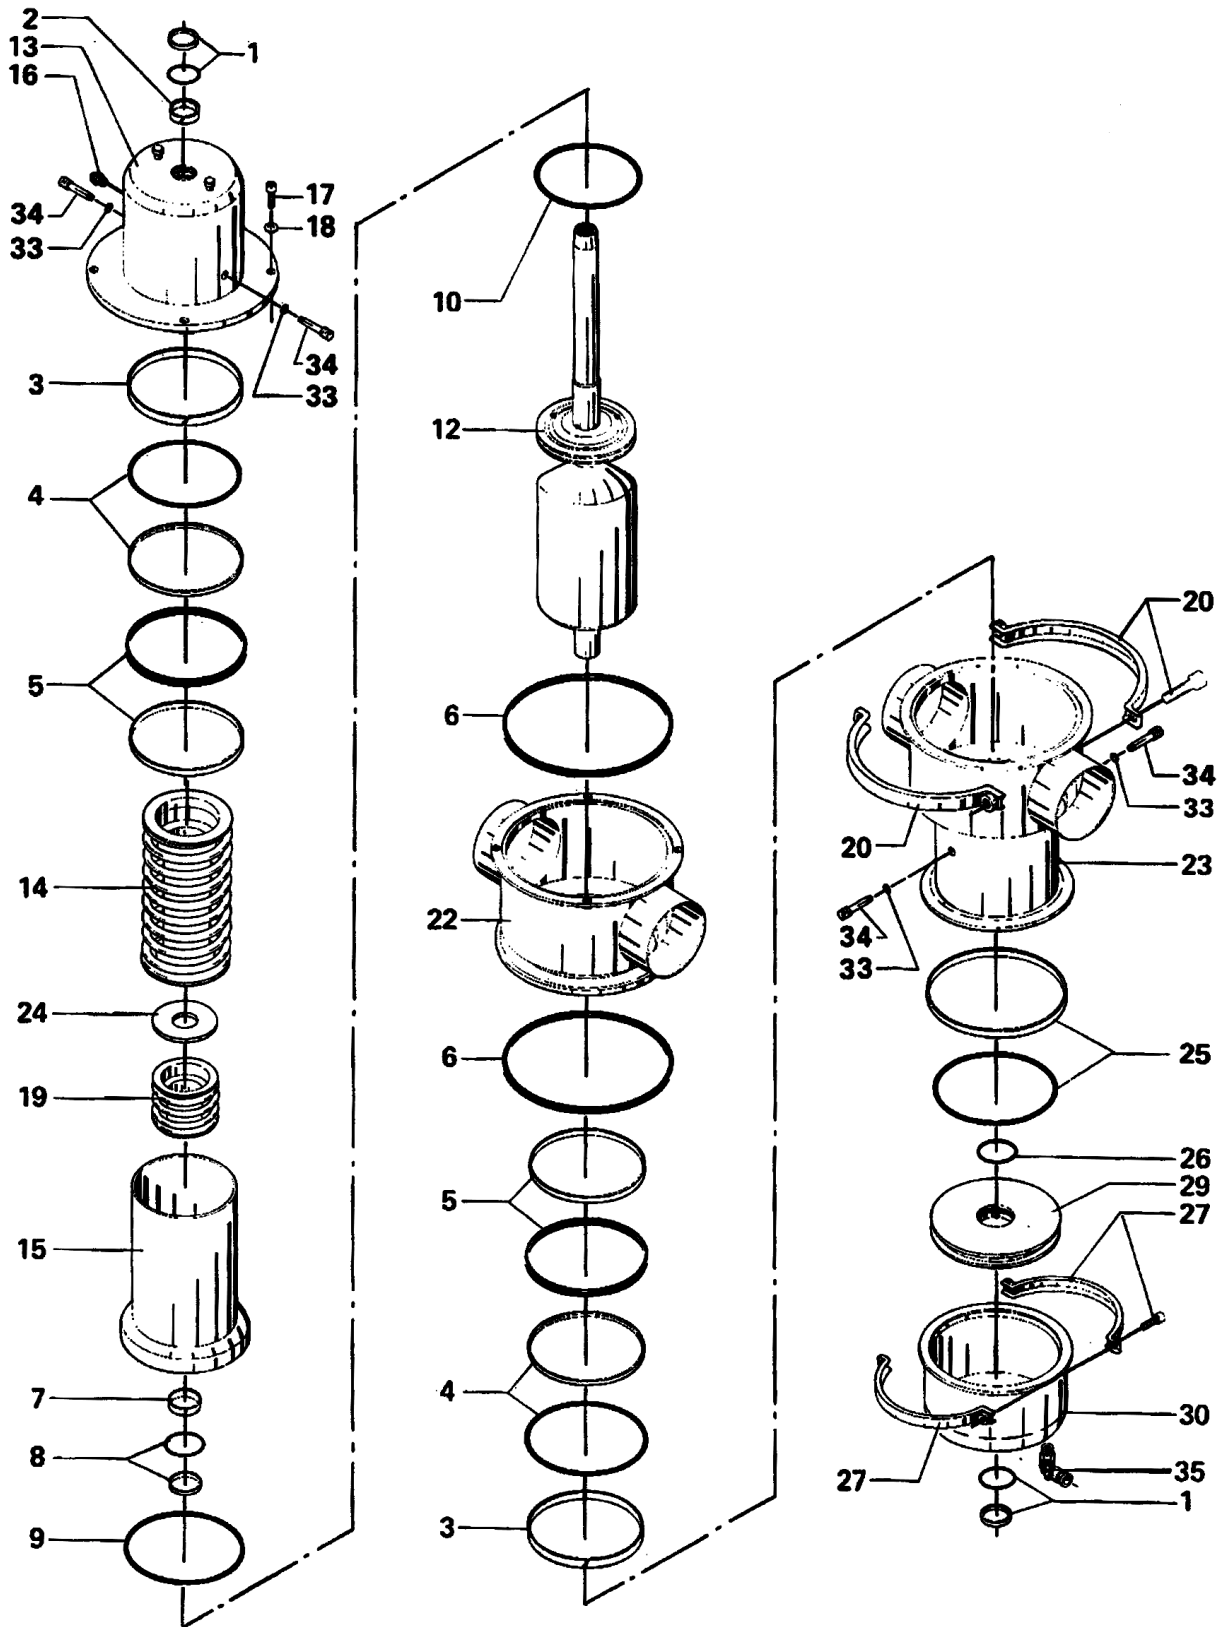

Alfa Laval

Sanitary Mixproof Valve SMP-EC (2" - 2.5")

Pos.	Qty.	Description	2" Part No.	2.5" Part No.
1♦□	2	Glide ring seal, PTFE/NBR (standard)	31801-2477-2	31801-2477-2
2♦□	1	Guide ring, PTFE/carbon	31357-0069-2	31357-0069-2
3♦□	2	Guide ring, PTFE/carbon	31357-0069-4	31357-0069-4
4♦□	2	Glide ring seal, PTFE/EPDM (standard)	31357-1010-2	31357-1010-2
	2	Glide ring seal, PTFE/NBR	31357-1010-1	31357-1010-1
	2	Glide ring seal, PTFE/FPM	31357-1010-3	31357-1010-3
5△♦●□	2	Glide ring seal, PTFE/EPDM (standard)	31357-1008-2	31357-1008-2
	2	Glide ring seal, PTFE/NBR	31357-1008-1	31357-1008-1
	2	Glide ring seal, PTFE/FPM	31357-1008-3	31357-1008-3
6♦□	2	Seal ring/Packing, EPDM (standard)	31357-0070-1	31357-0070-1
	2	Seal ring/Packing, NBR	31357-0070-2	31357-0070-2
	2	Seal ring/Packing, FPM	31357-0070-3	31357-0070-3
7♦□	1	Guide ring, PTFE/carbon	31357-0069-3	31357-0069-3
8♦□	1	Glide ring seal, PTFE/EPDM (standard)	31357-1016-2	31357-1016-2
	1	Glide ring seal, PTFE/NBR	31801-2477-3	31801-2477-3
	1	Glide ring seal, PTFE/FPM	31801-2477-9	31801-2477-9
9△♦●□	1	O-ring, EPDM (standard)	9611-99-2175	9611-99-2175
	1	O-ring, NBR	9611-99-2176	9611-99-2176
	1	O-ring, FPM	9611-99-2177	9611-99-2177
10●□	1	"Full face" seal, EPDM (standard)	31357-1408-1	31357-1408-1
	1	"Full face" seal, NBR	31357-1408-2	31357-1408-2
	1	"Full face" seal, FPM	31357-1408-3	31357-1408-3
12	1	Valve plug, lower	31357-0410-1	31357-0410-2
13	1	Valve top (incl. pos. 33 + 34)	31357-0422-1	31357-0422-2
14	1	Spring assembly, upper	31357-0455-1	31357-0455-1
15	1	Valve plug, upper	31357-0405-1	31357-0405-1
16	1	Plug	31353-0154-1	31353-0154-1
17	4	Screw	9611-99-0273	9611-99-0273
18	4	Washer	9611-99-1831	9611-99-1831
19	1	Spring assembly, lower	31357-0450-1	31357-0450-1
20	1	Clamps and screws	9611-31105-6	9611-31105-6

Recommended Spare Parts: Service kit

Central States Industrial
2700 Partnership Boulevard
Springfield, MO 65803
800.654.5635
<http://www.csidesigns.com>

Alfa Laval