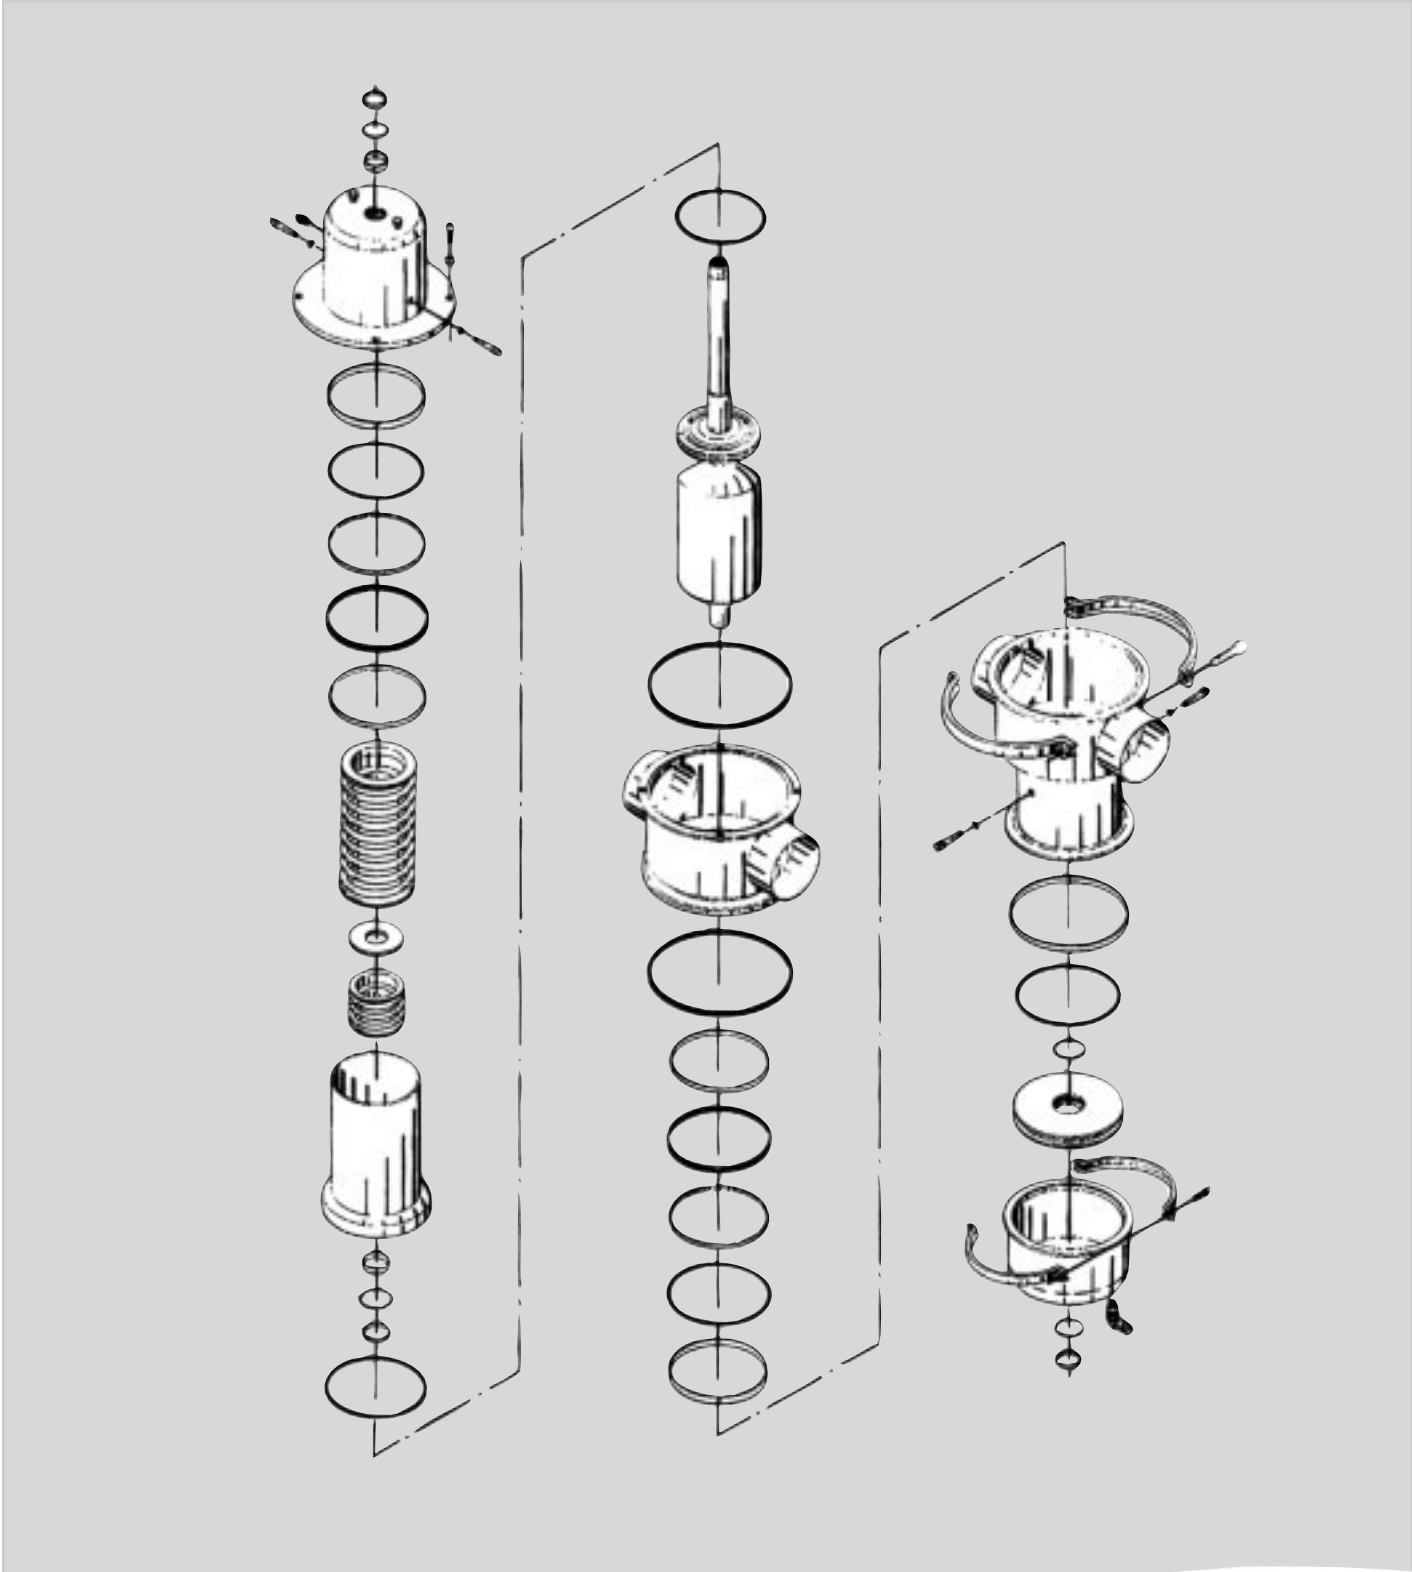

Spare Parts List

SMP-EC Mixproof Valve

Central States Industrial
2700 Partnership Boulevard
Springfield, MO 65803
800.654.5635
<http://www.csidesigns.com>

Alfa Laval