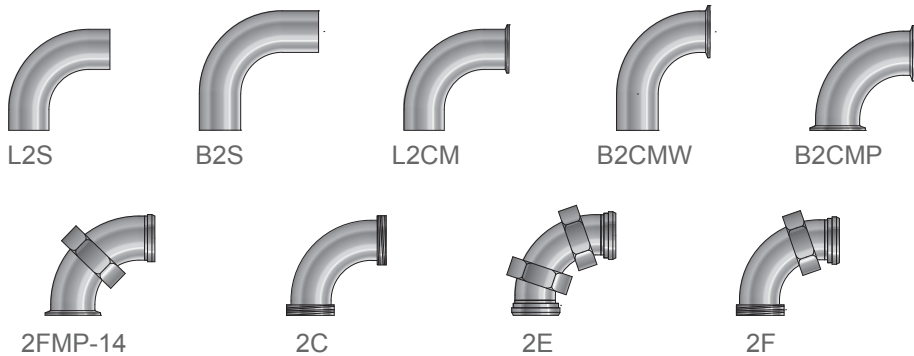

Sanitary Fitting Reference

90° Elbows

45° Elbows

Cross Tees

Tees and Reducing Tees

Ferrules

Reducers and Adapters

Clamps