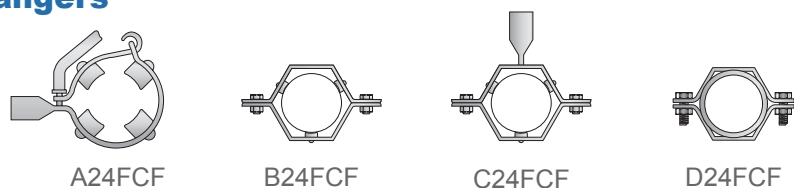

Sanitary Fitting Reference

90° Elbows

45° Elbows

Cross Tees

Tees and Reducing Tees

Ferrules

Reducers and Adapters

Clamps

Hangers

800.654.5635
www.csidesigns.com

In addition to our standard product line, CSI also offers custom fabricated fittings to meet your unique application.