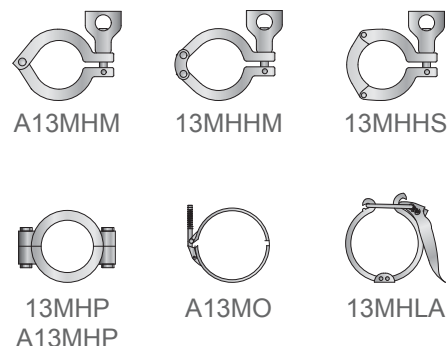

Sanitary Fitting Reference

90° Elbows

45° Elbows

Cross Tees

Tees and Reducing Tees

Ferrules

Reducers and Adapters

Clamps

Hangers

800.654.5635
www.csidesigns.com

In addition to our standard product line, CSI also offers custom fabricated fittings to meet your unique application.