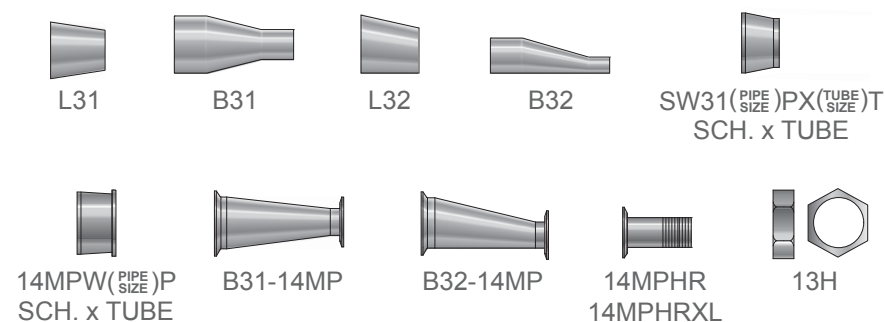

Sanitary Fitting Reference

90° Elbows

45° Elbows

Cross Tees

Tees and Reducing Tees

Ferrules

Reducers and Adapters

Clamps