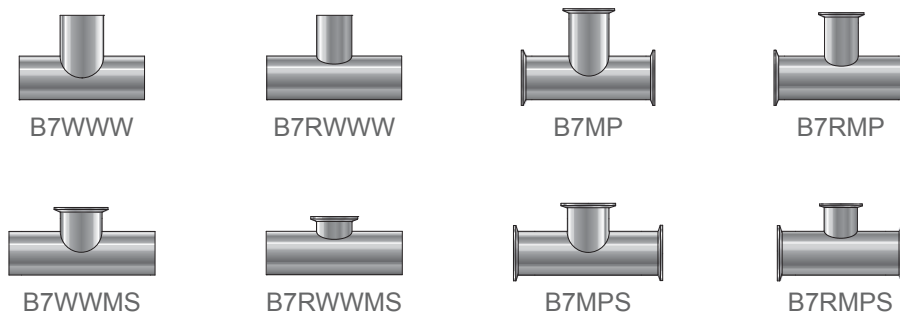

Sanitary Fitting Reference

90° Elbows

45° Elbows

Cross Tees

Tees and Reducing Tees

Ferrules

Reducers and Adapters

Clamps

Hangers

800.654.5635
www.csidesigns.com

In addition to our standard product line, CSI also offers custom fabricated fittings to meet your unique application.